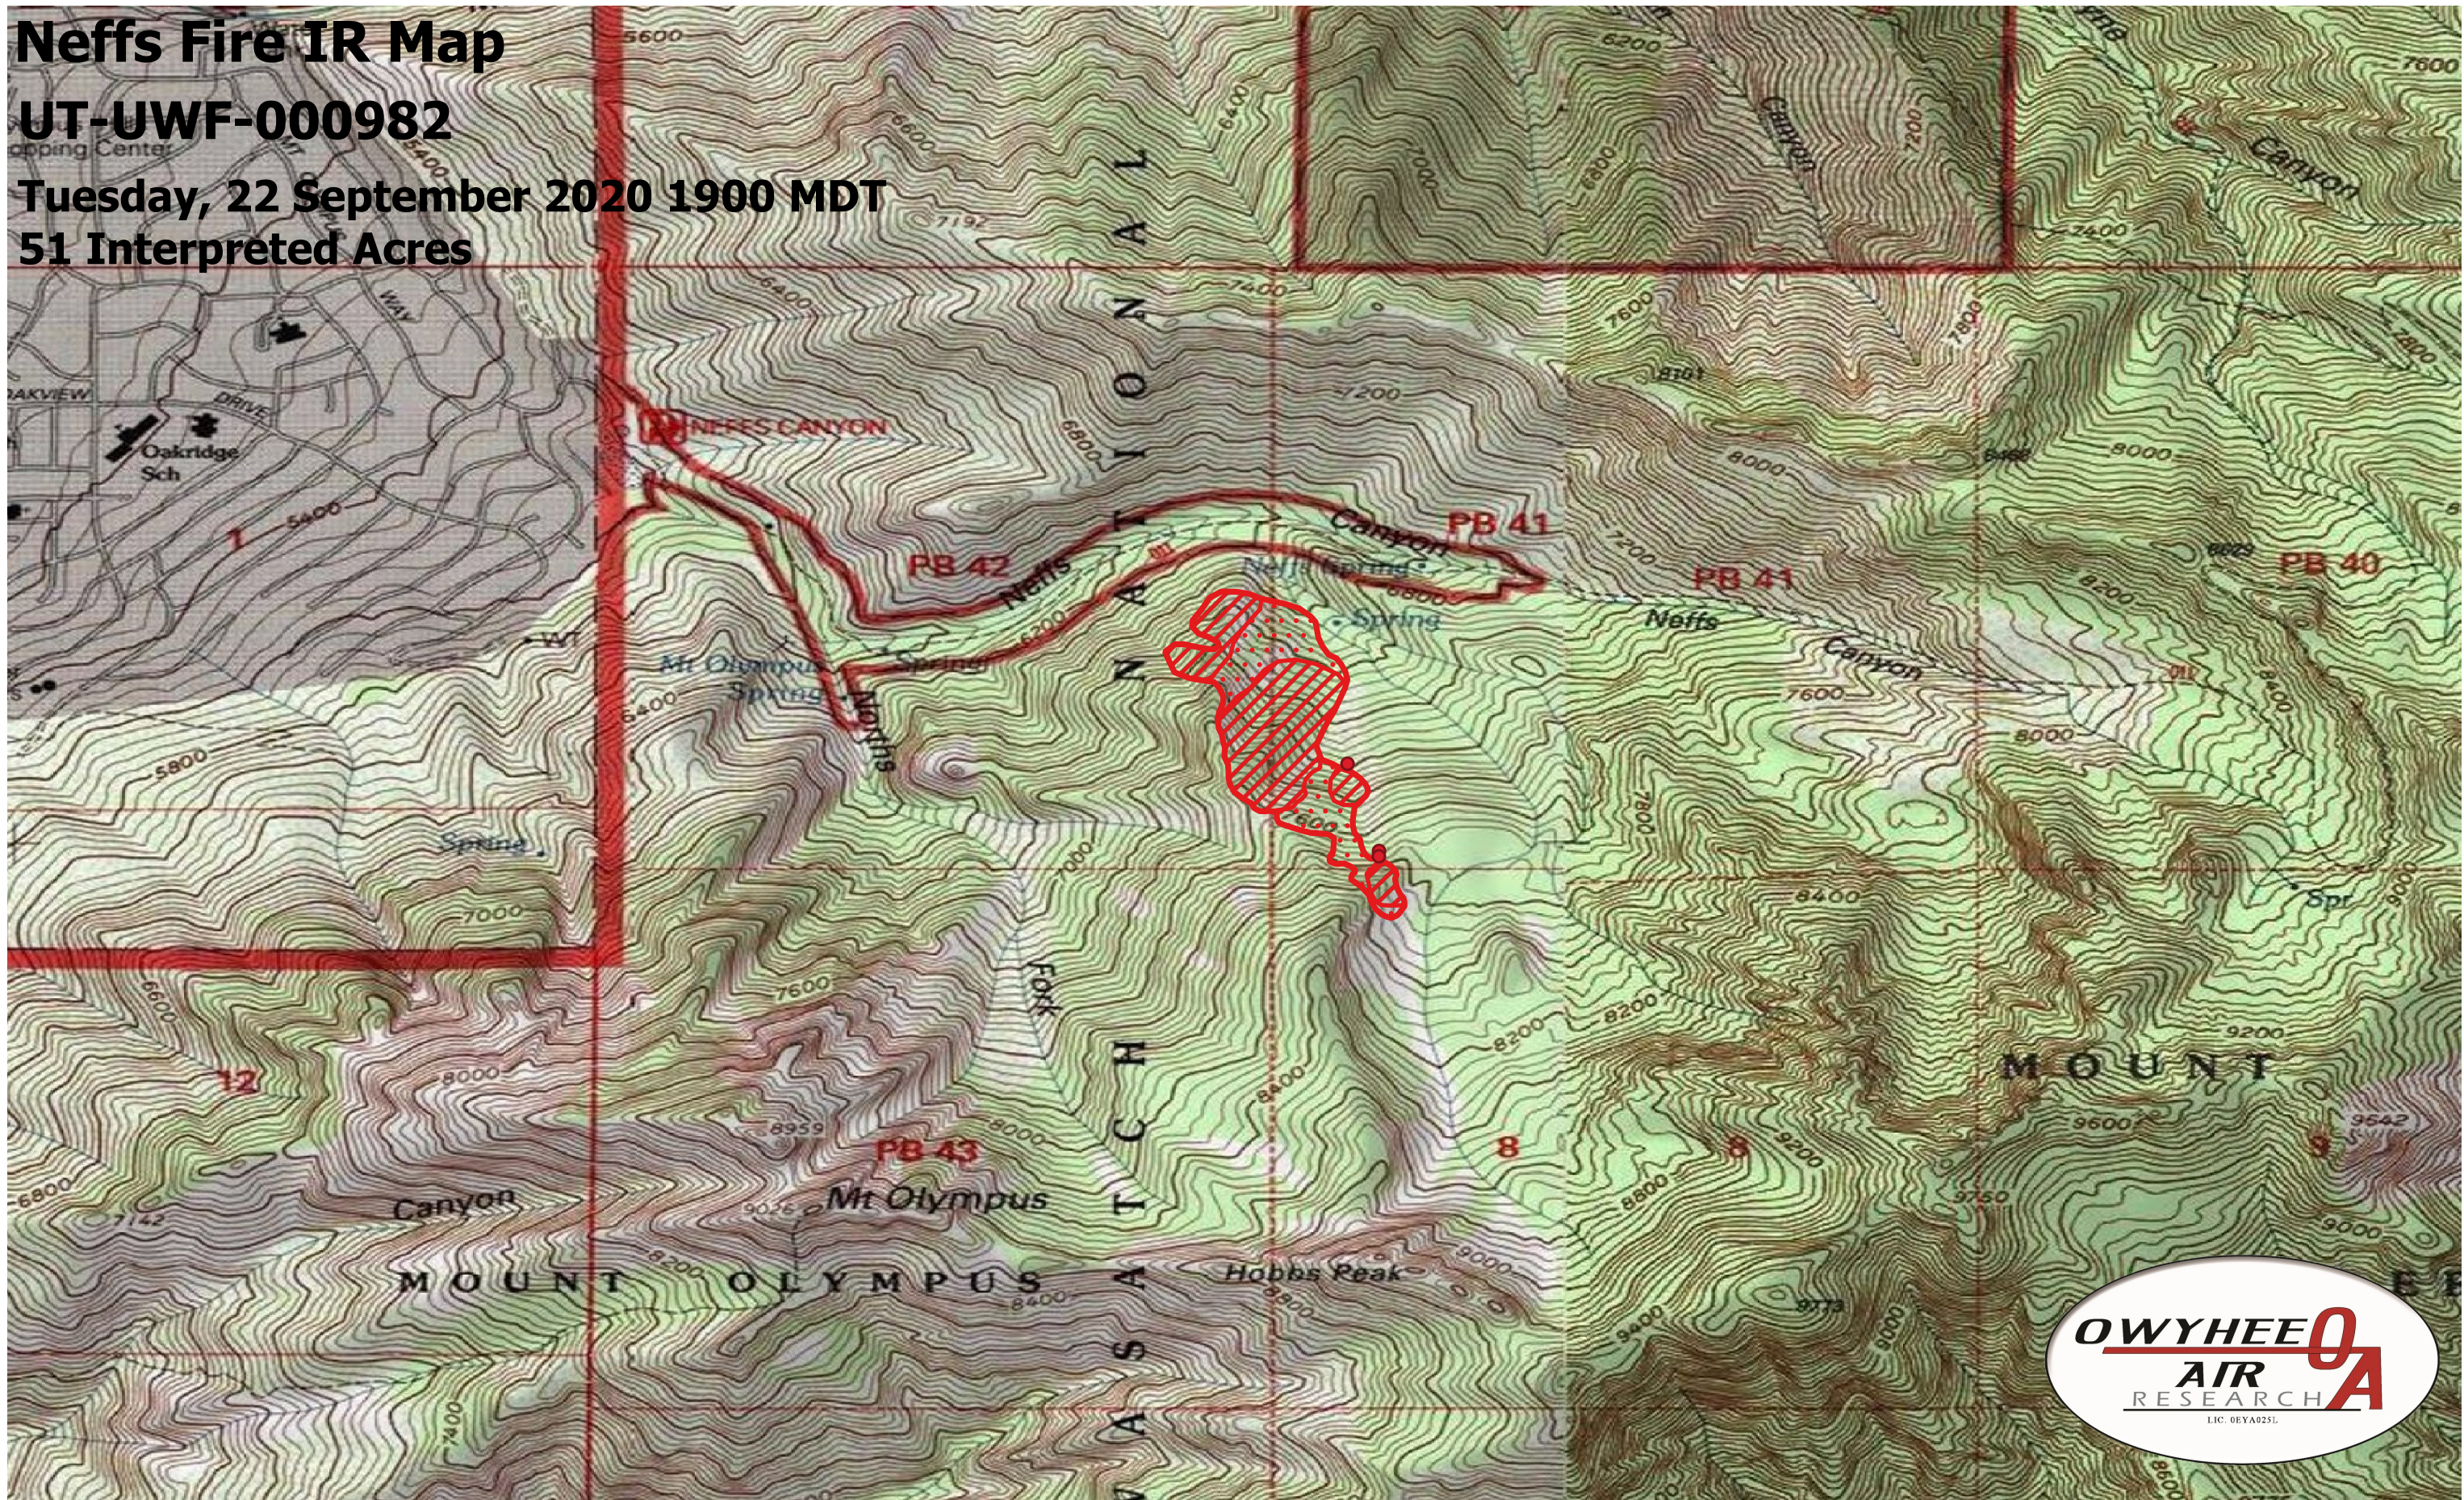

Neffs Fire IR Map

UT-UWF-000982

Tuesday, 22 September 2020 1900 MDT

51 Interpreted Acres

Legend

- IR Isolated Heat
- IR Burn Perimeter
- ▨ IR Intense Heat
- ⋯ IR Scattered Heat

Scale: 1:10,000

Projection: WGS 84