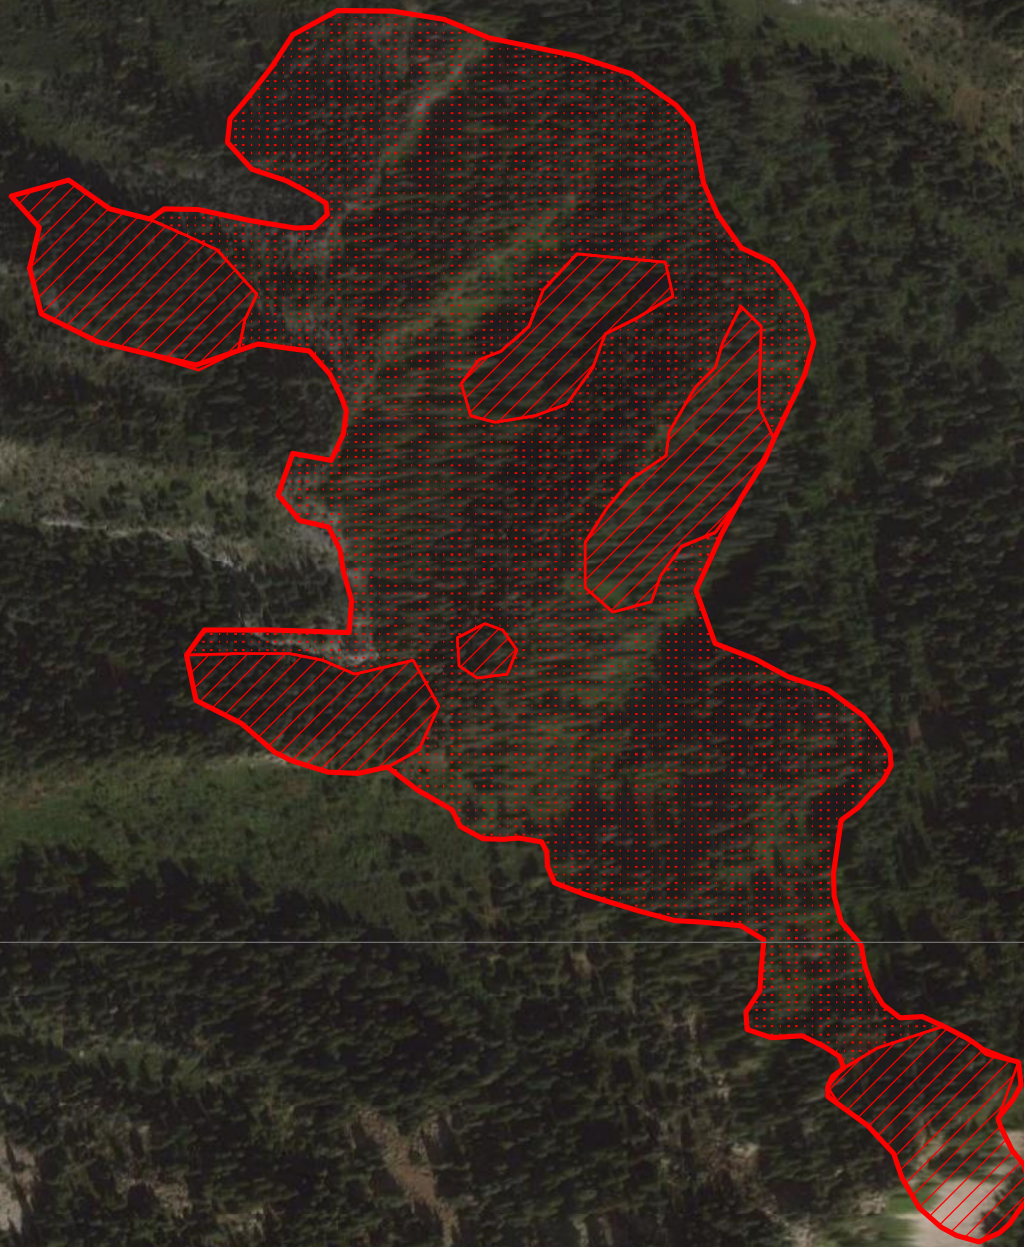

### Neffs Infrared Map

Infrared Map: 09/24/2020  
Imagery Date: 09/23/2020  
Imagery Time: 2237 MDT  
Interpreted Total Acres: 55.5  
IRIN: Pete Martinez/  
Hillary Hudson Trainee

40°40'0"N

40°40'0"N

-  Isolated Heat
-  Intense Heat
-  Scattered Heat
-  Heat Perimeter