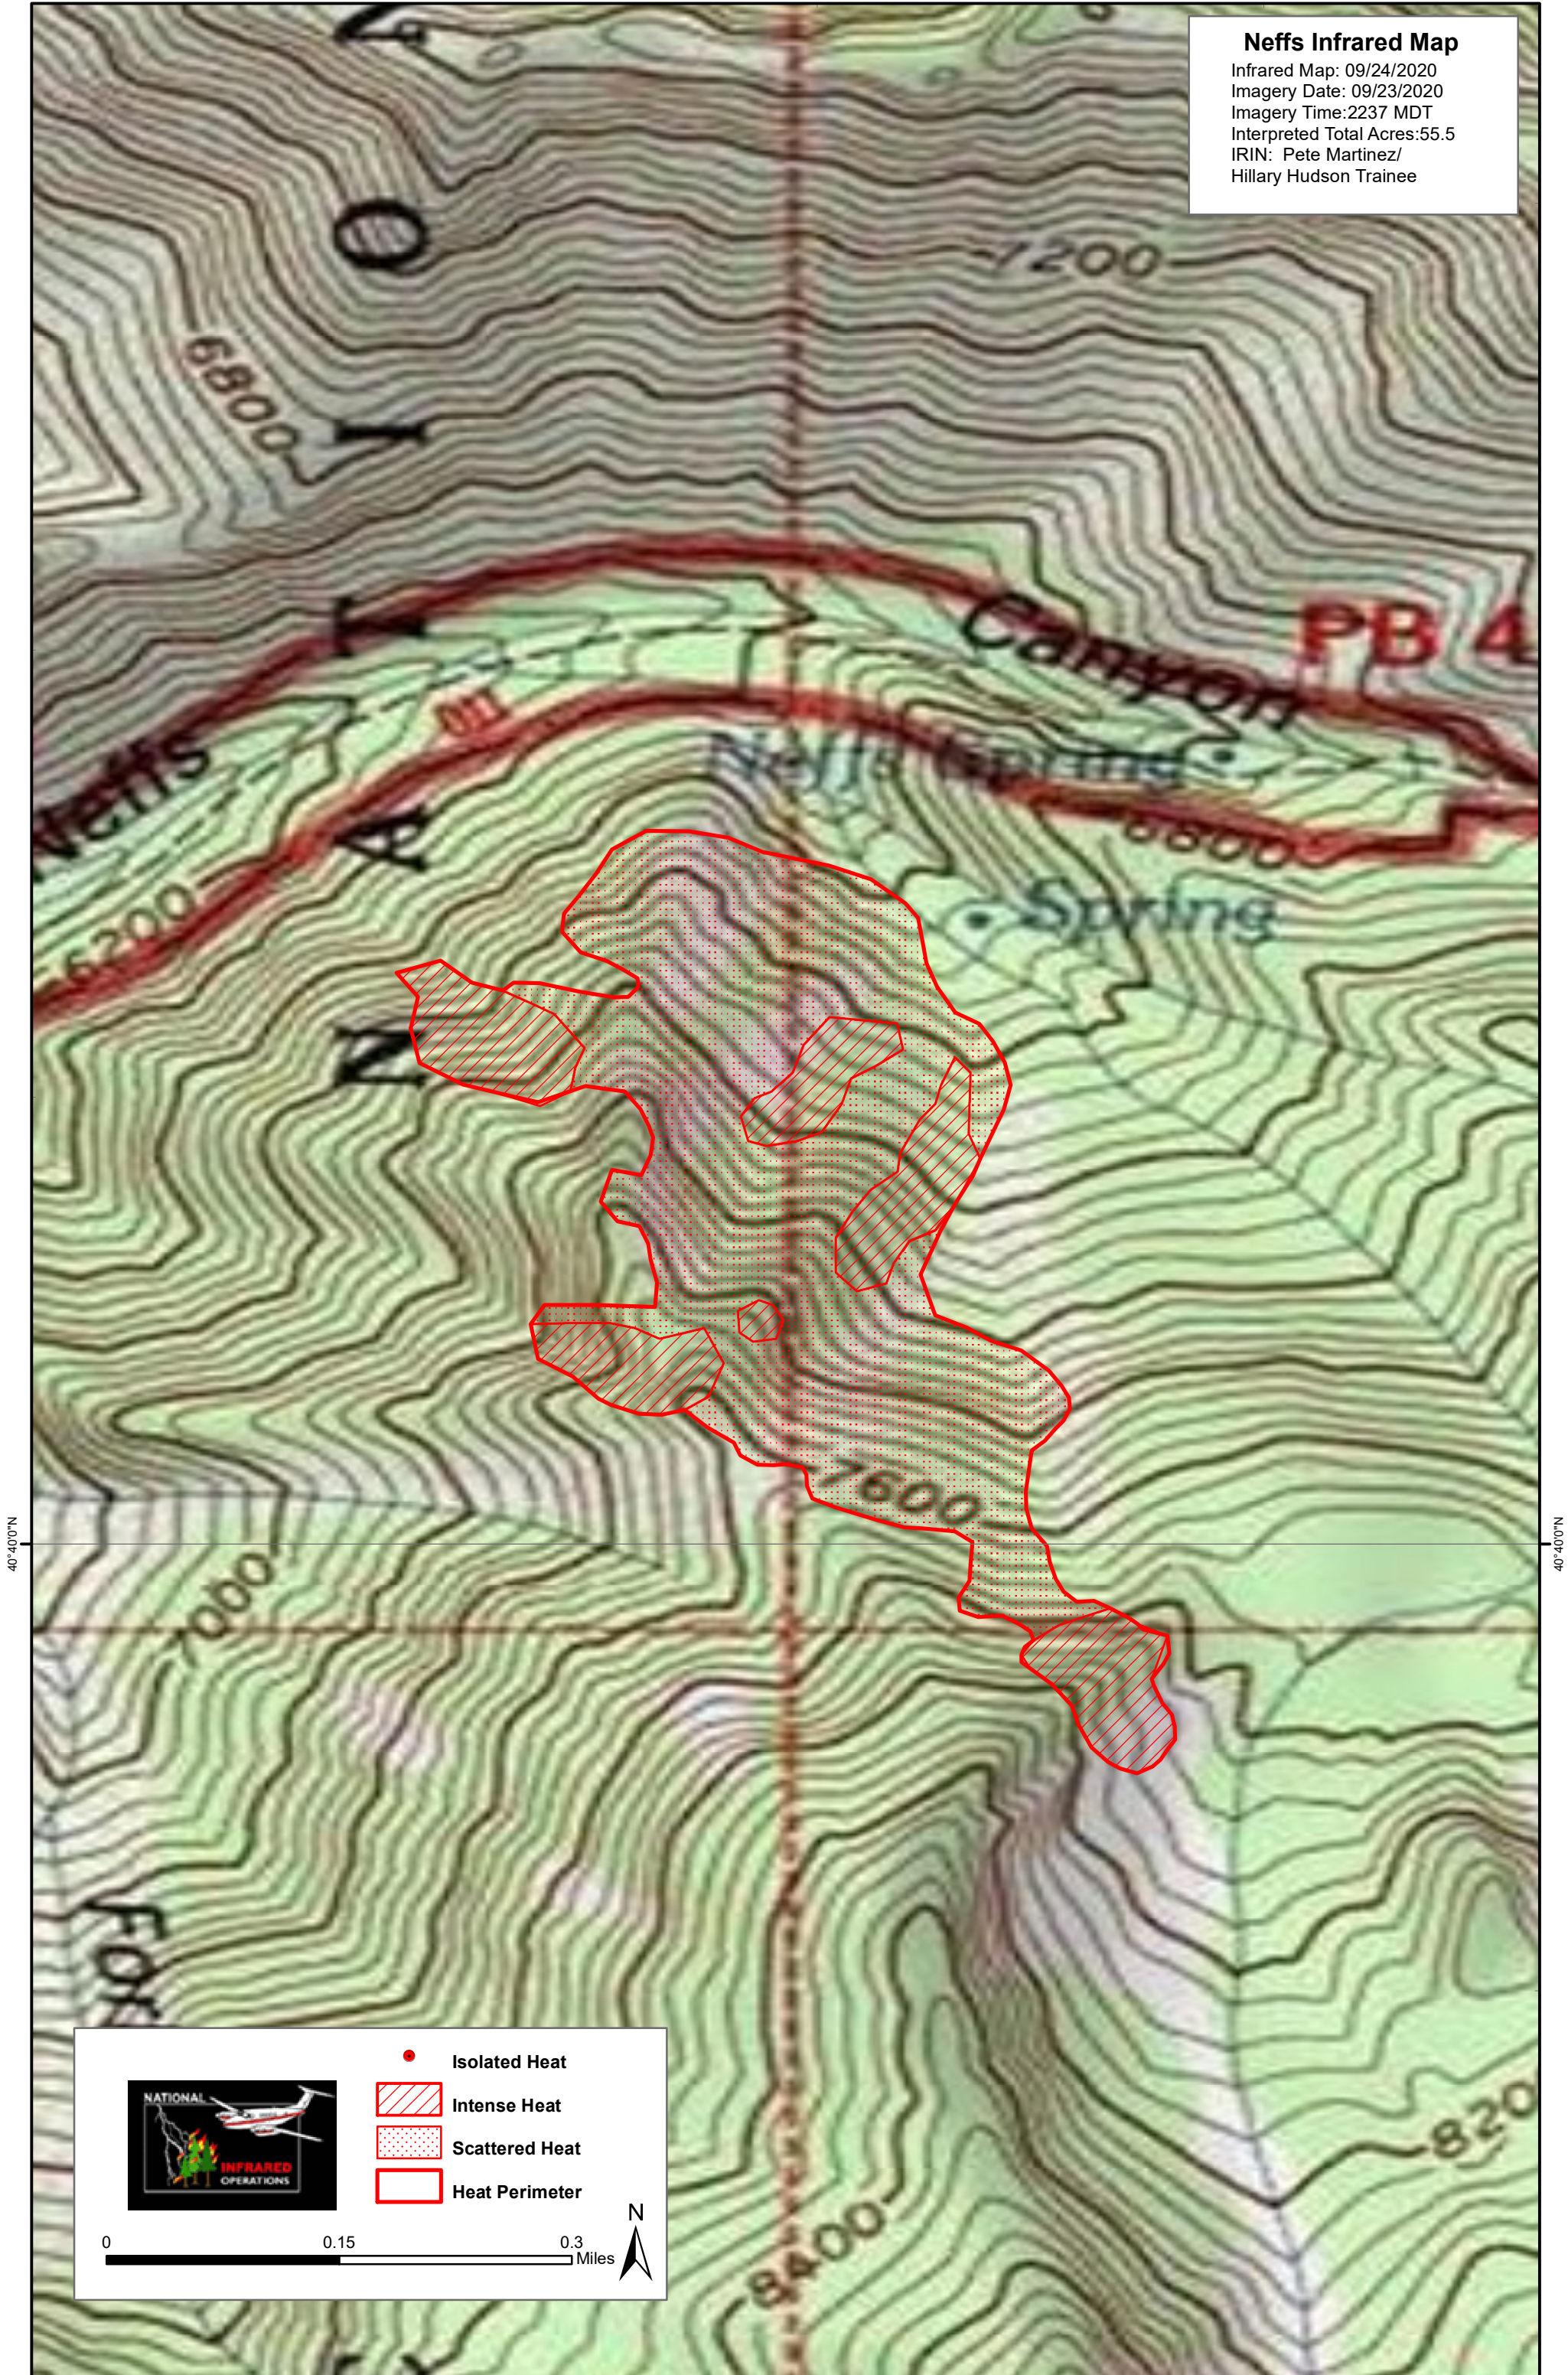

### Neffs Infrared Map

Infrared Map: 09/24/2020  
Imagery Date: 09/23/2020  
Imagery Time: 2237 MDT  
Interpreted Total Acres: 55.5  
IRIN: Pete Martinez/  
Hillary Hudson Trainee

- Isolated Heat
- ▨ Intense Heat
- Scattered Heat
- Heat Perimeter