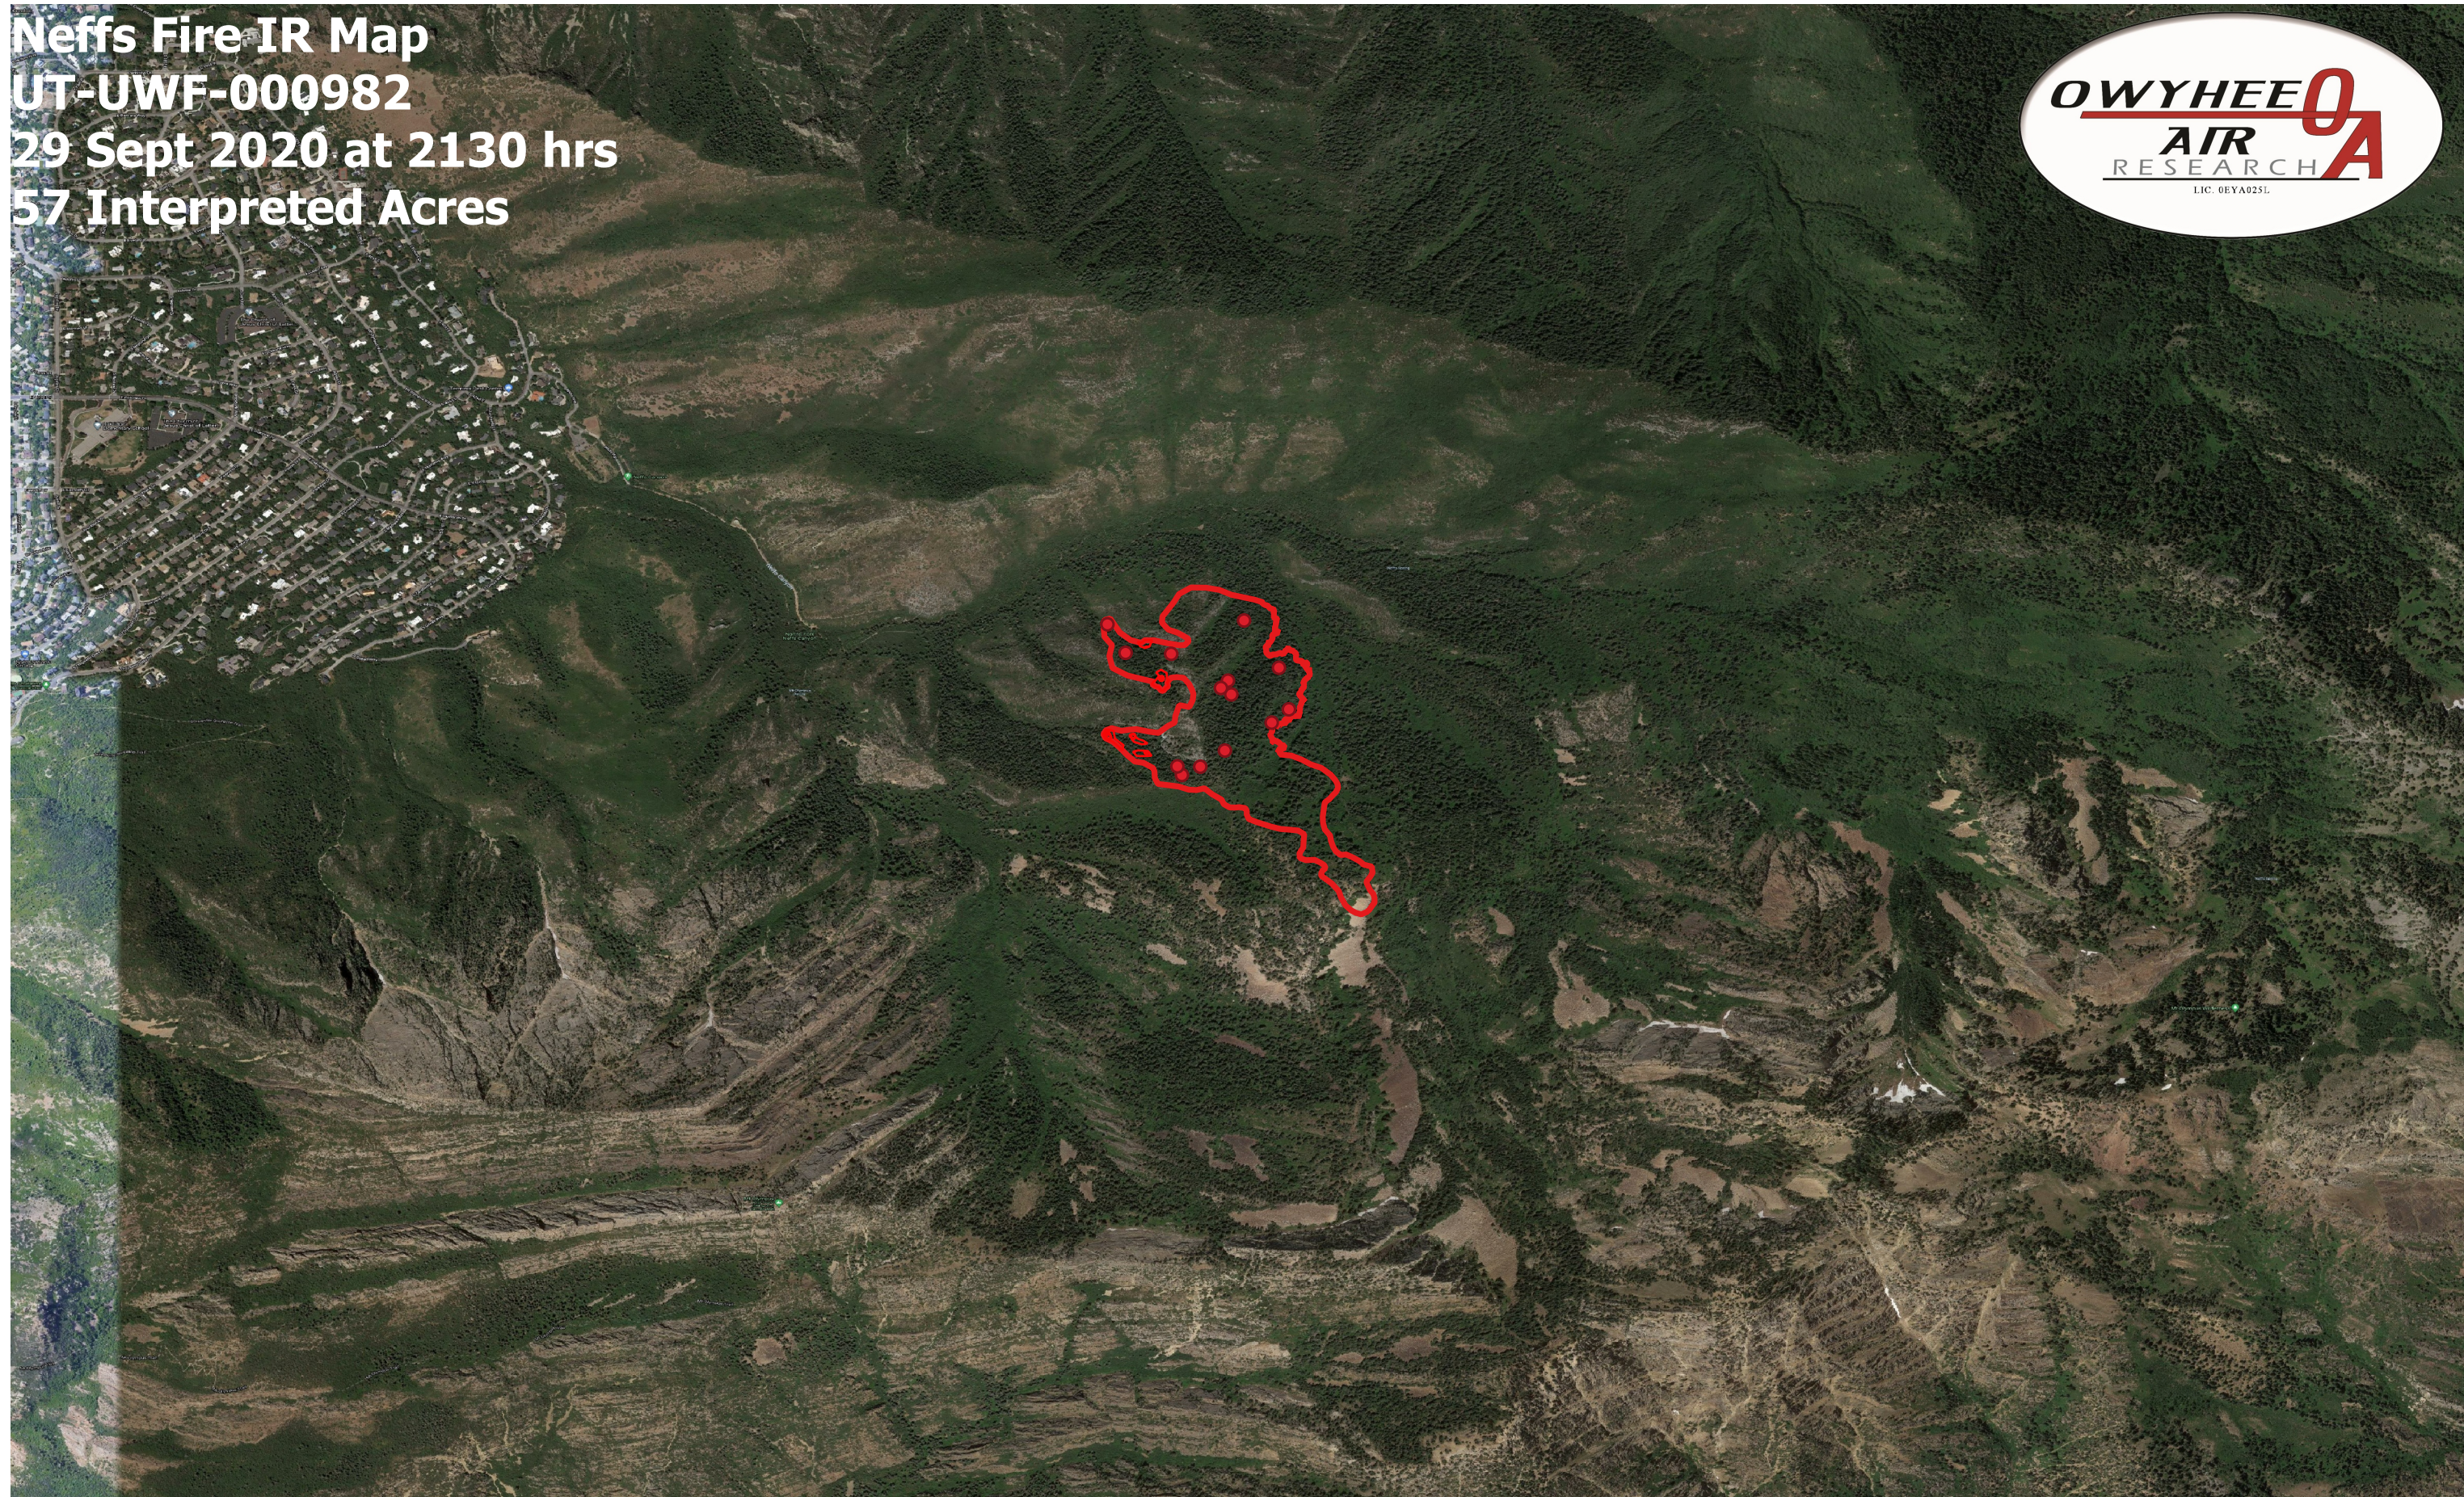

Neffs Fire IR Map  
UT-UWF-000982  
29 Sept 2020 at 2130 hrs  
57 Interpreted Acres

Legend

-  Burn Perimeter
-  Scattered Heat
-  Intense Heat
-  Isolated Heat

Scale: 1:10,000

Projection: WGS 84

Produced by Owyhee Air Research, Inc.