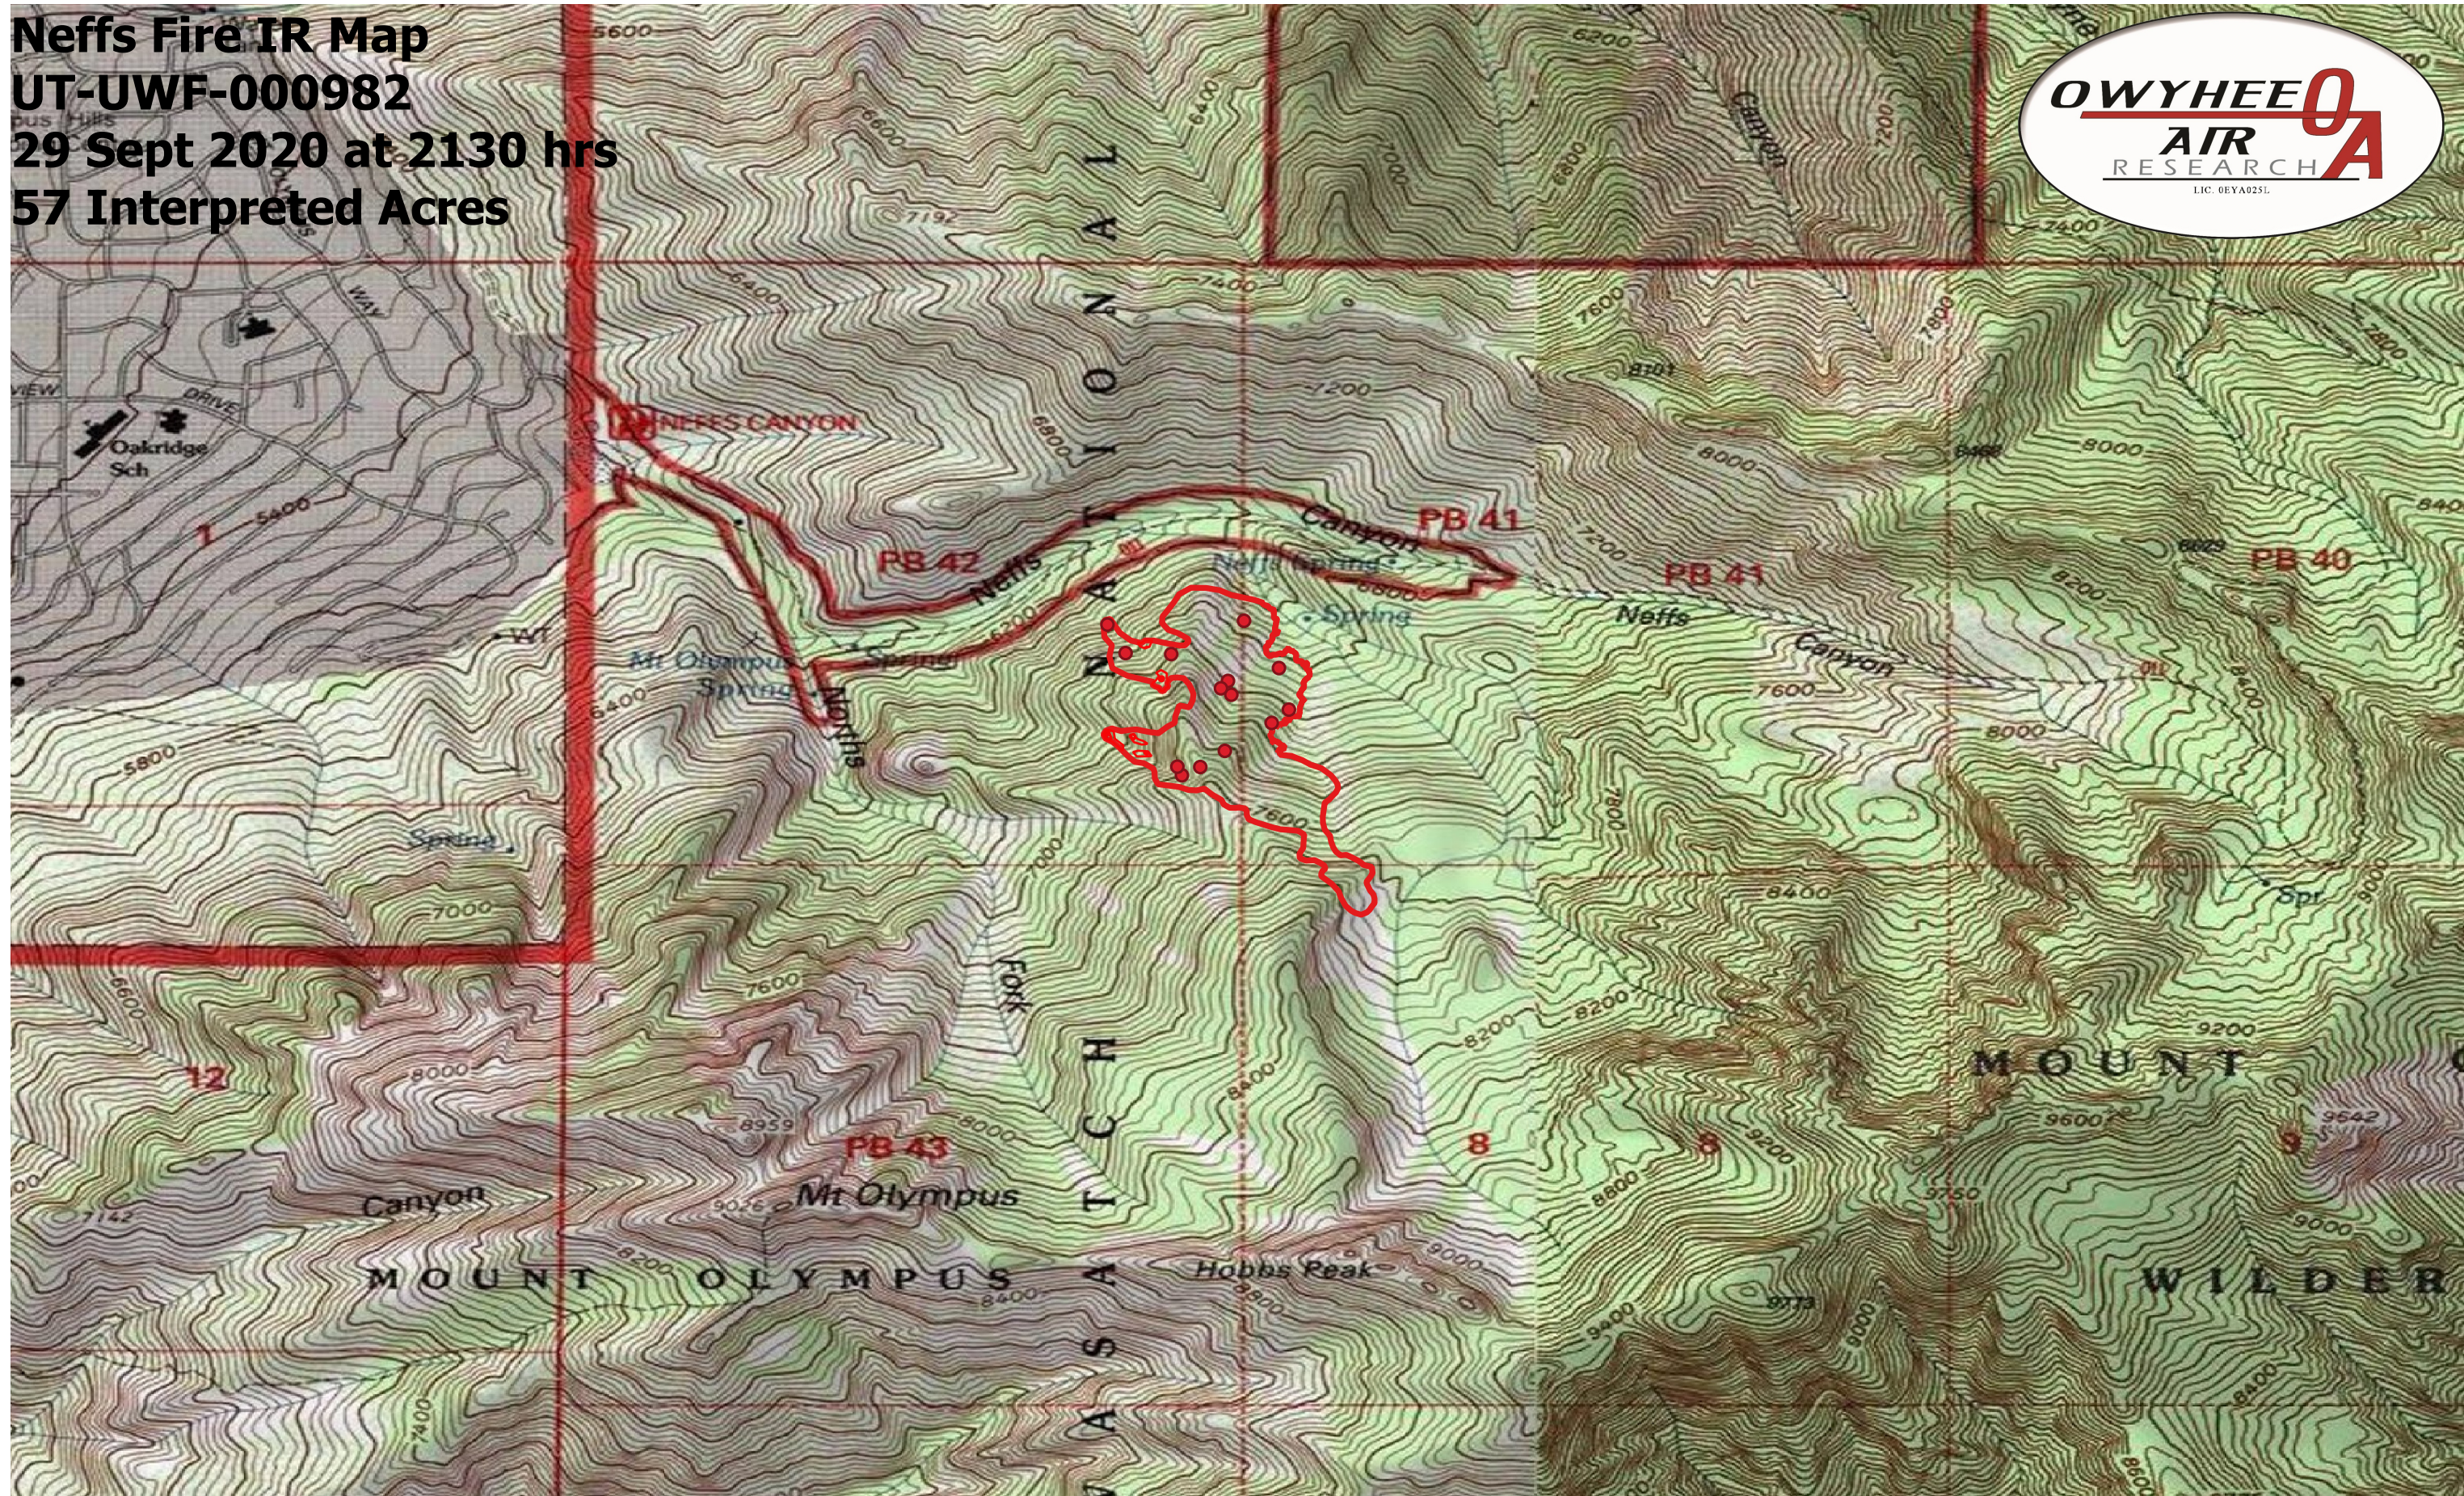

Neffs Fire IR Map
UT-UWF-000982
29 Sept 2020 at 2130 hrs
57 Interpreted Acres

- Legend**
- Burn Perimeter
 - Scattered Heat
 - Intense Heat
 - Isolated Heat

Scale: 1:10,000
Projection: WGS 84
Produced by Owyhee Air Research, Inc.
IR Interpreter: Courtney Holley
fire@owyheear.com (208) 442-5405