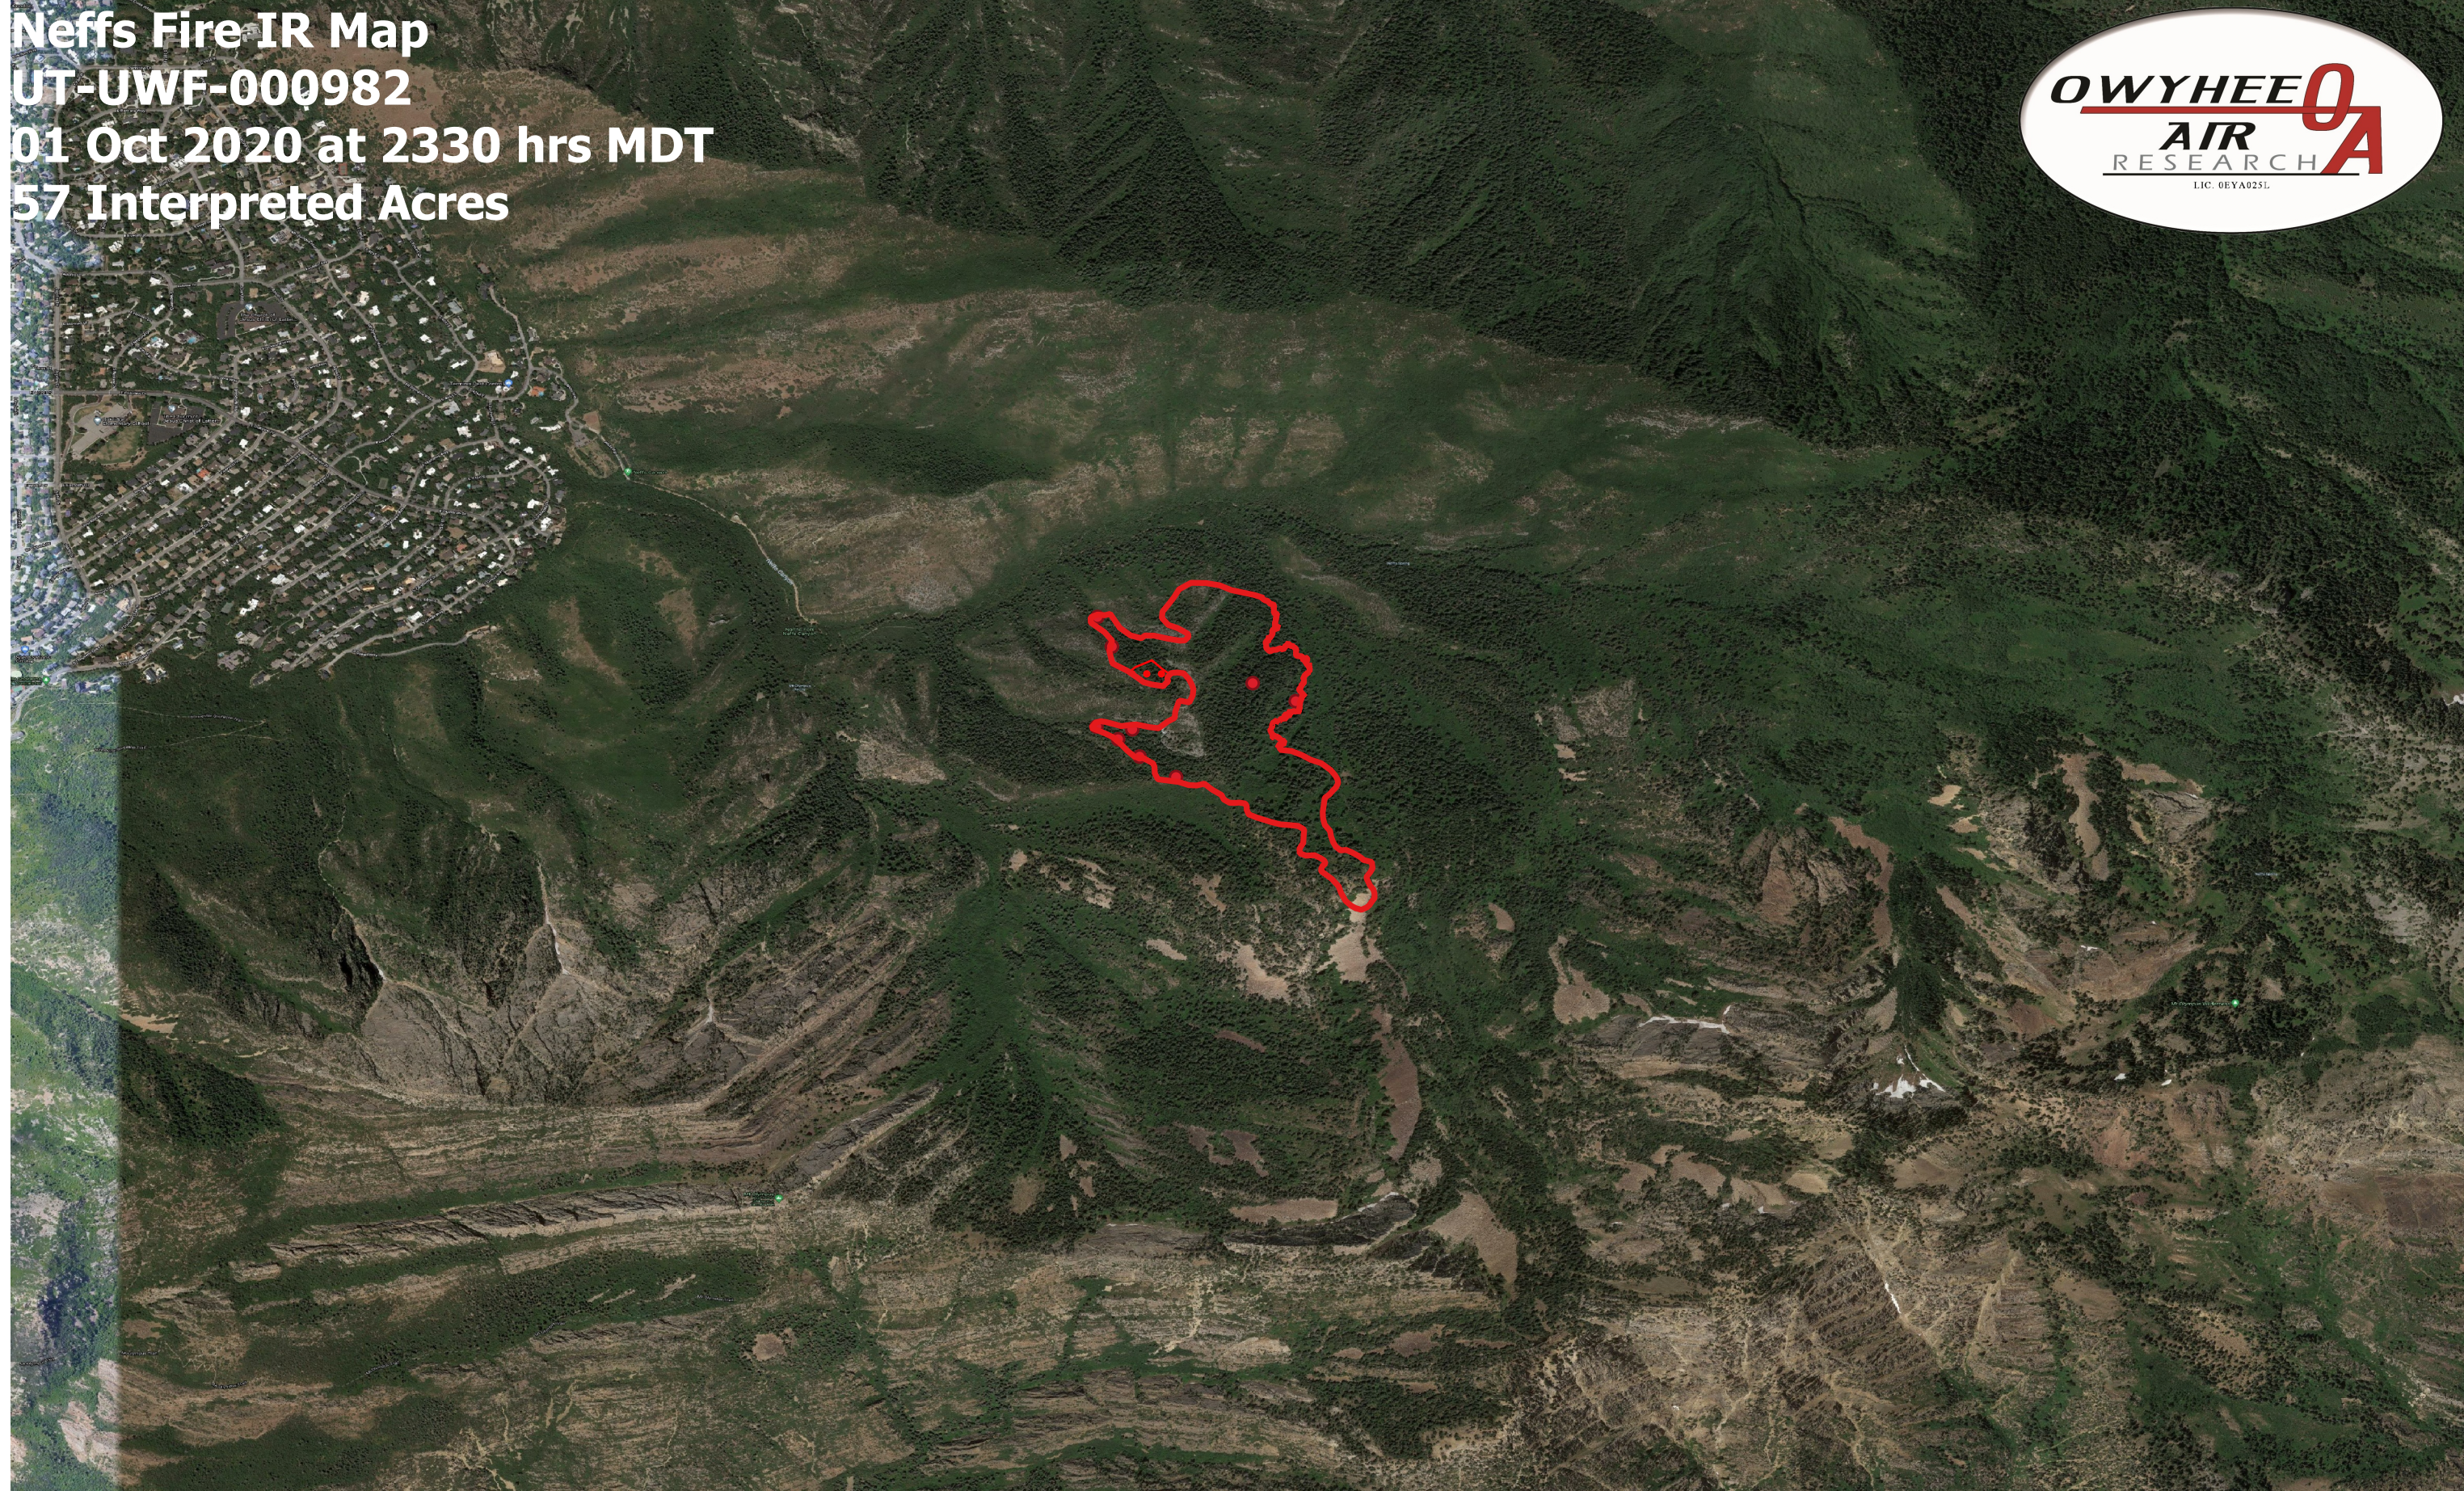

Neffs Fire IR Map
UT-UWF-000982
01 Oct 2020 at 2330 hrs MDT
57 Interpreted Acres

- Legend**
-  Burn Perimeter
 -  Scattered Heat
 -  Intense Heat
 -  Isolated Heat

Scale: 1:10,000
Projection: WGS 84
Produced by Owyhee Air Research, Inc.
IR Interpreter: Courtney Holley
fire@owyheeair.com (208) 442-5405