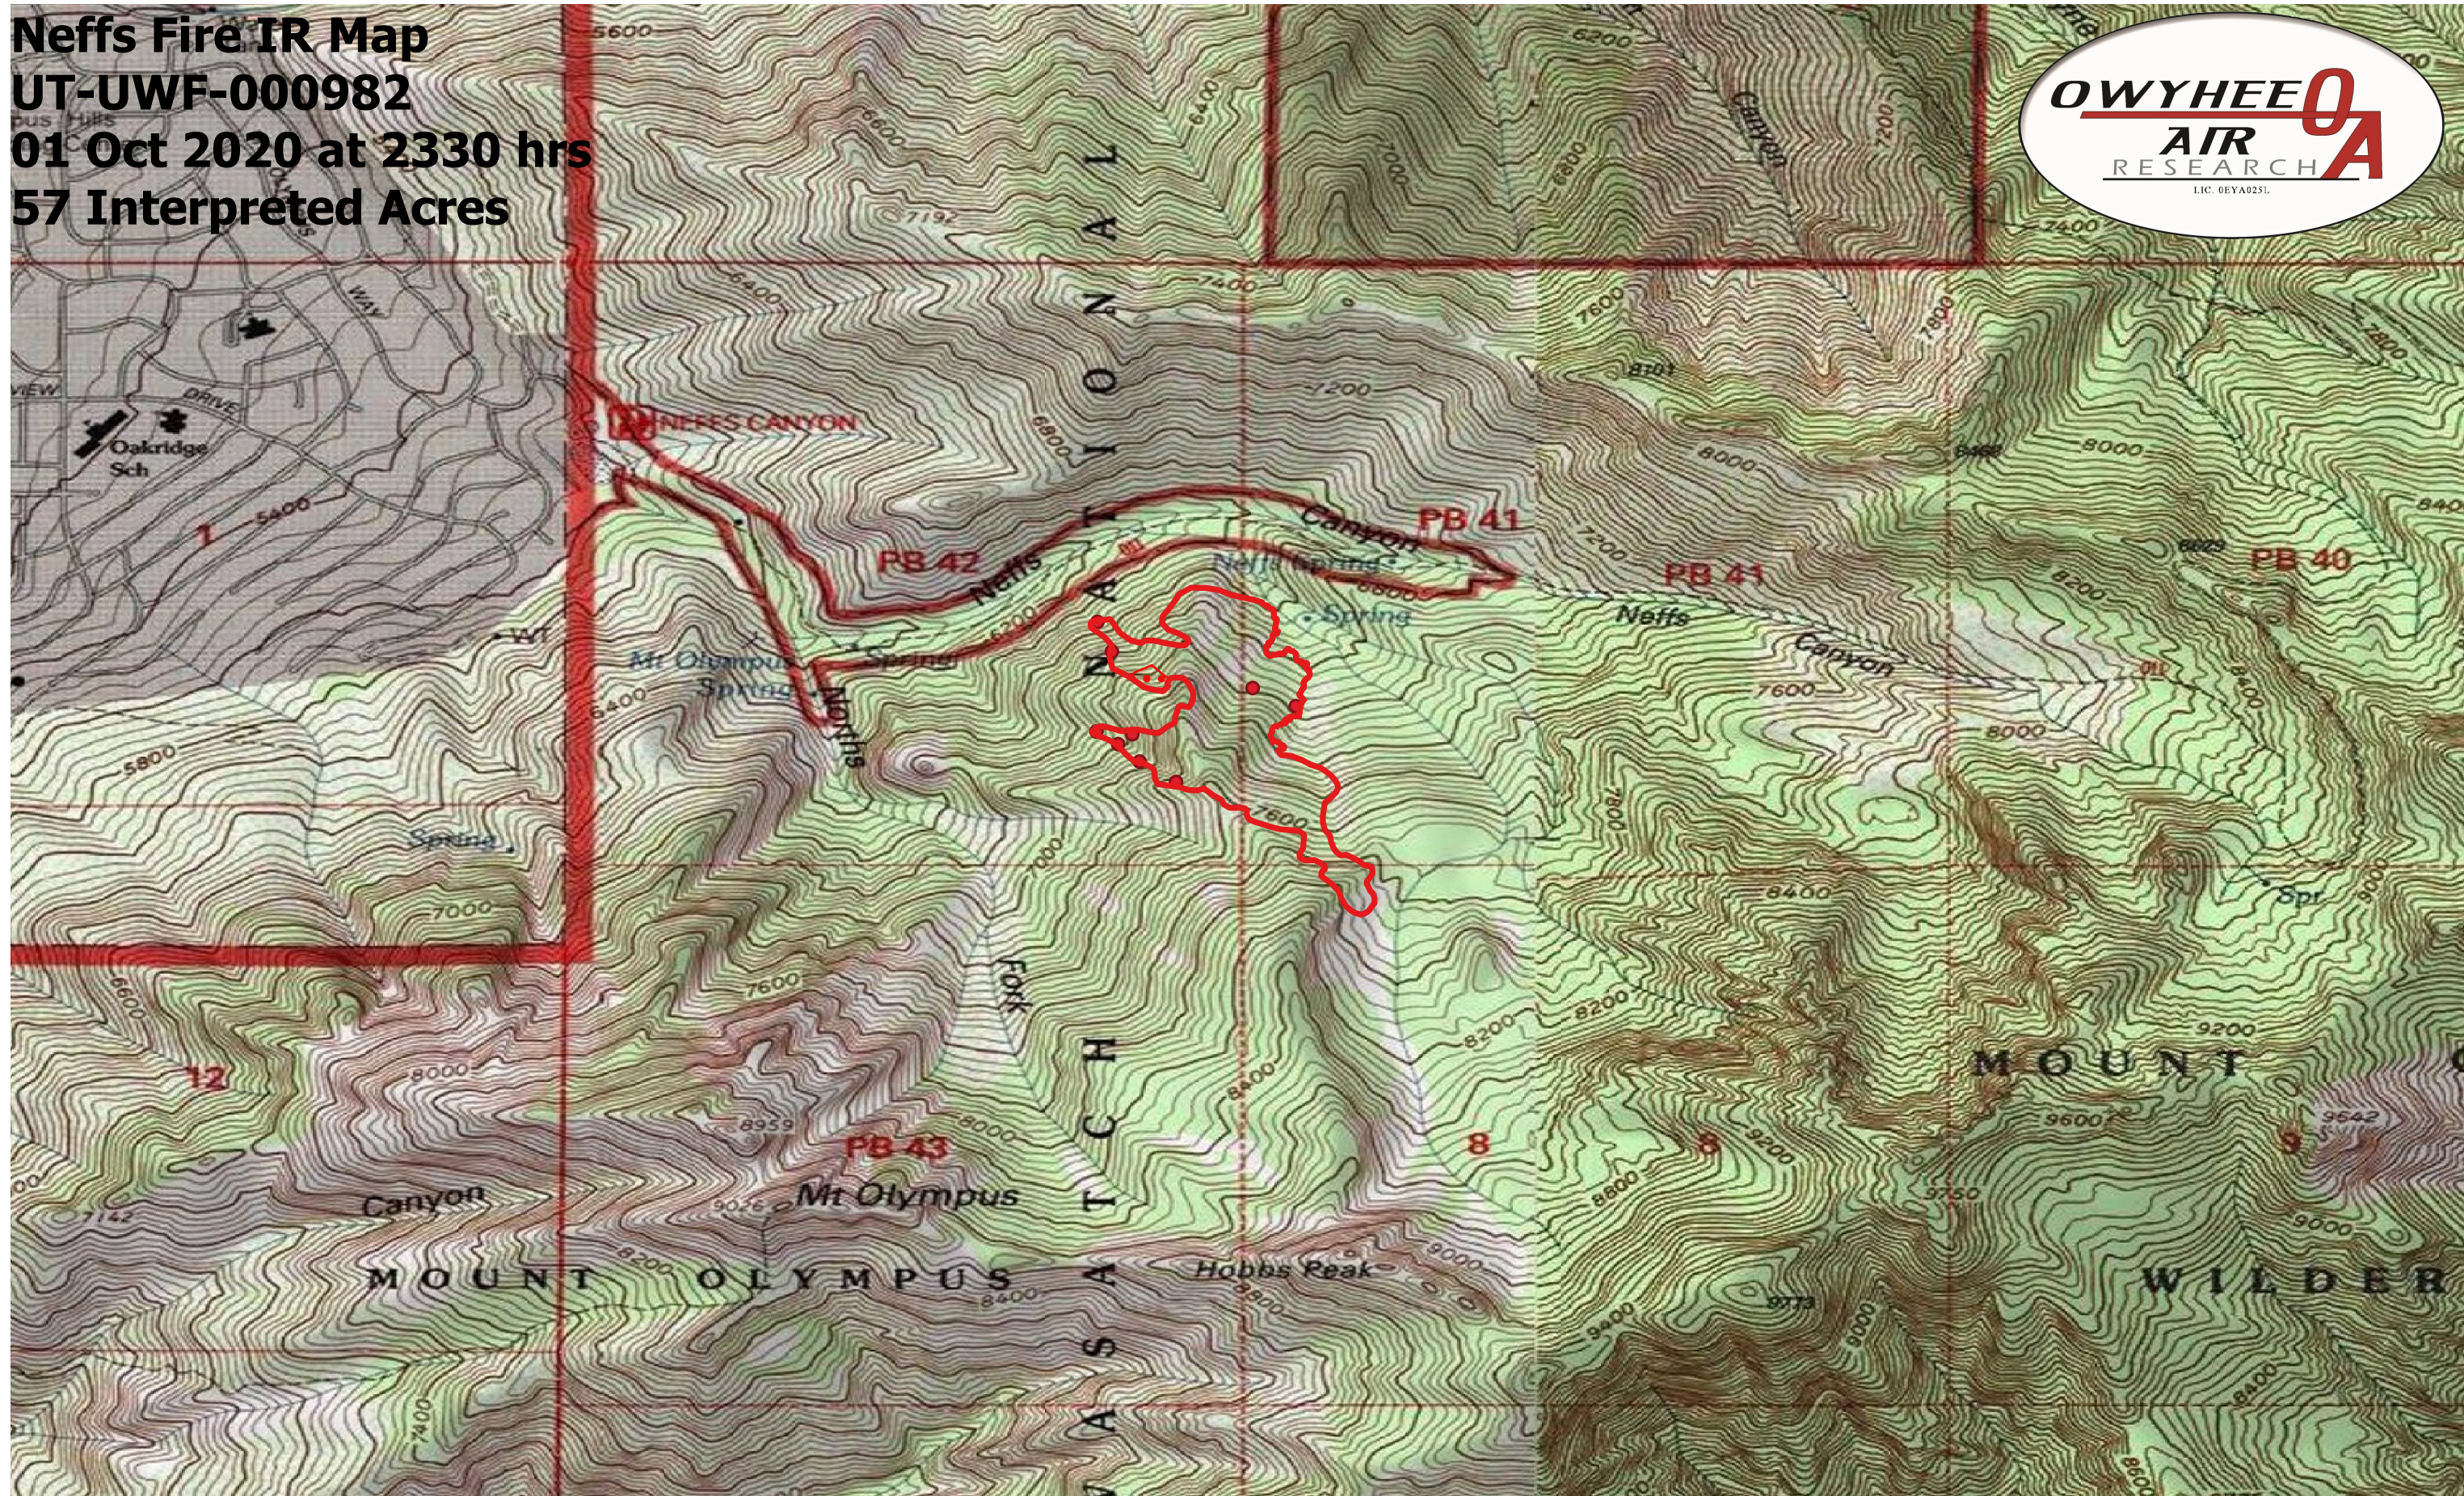

**Neffs Fire IR Map**  
**UT-UWF-000982**  
**01 Oct 2020 at 2330 hrs**  
**57 Interpreted Acres**

- Legend**
- Burn Perimeter
  - Scattered Heat
  - Intense Heat
  - Isolated Heat

Scale: 1:10,000  
Projection: WGS 84  
Produced by Owyhee Air Research, Inc.  
IR Interpreter: Courtney Holley  
fire@owyheeair.com (208) 442-5405