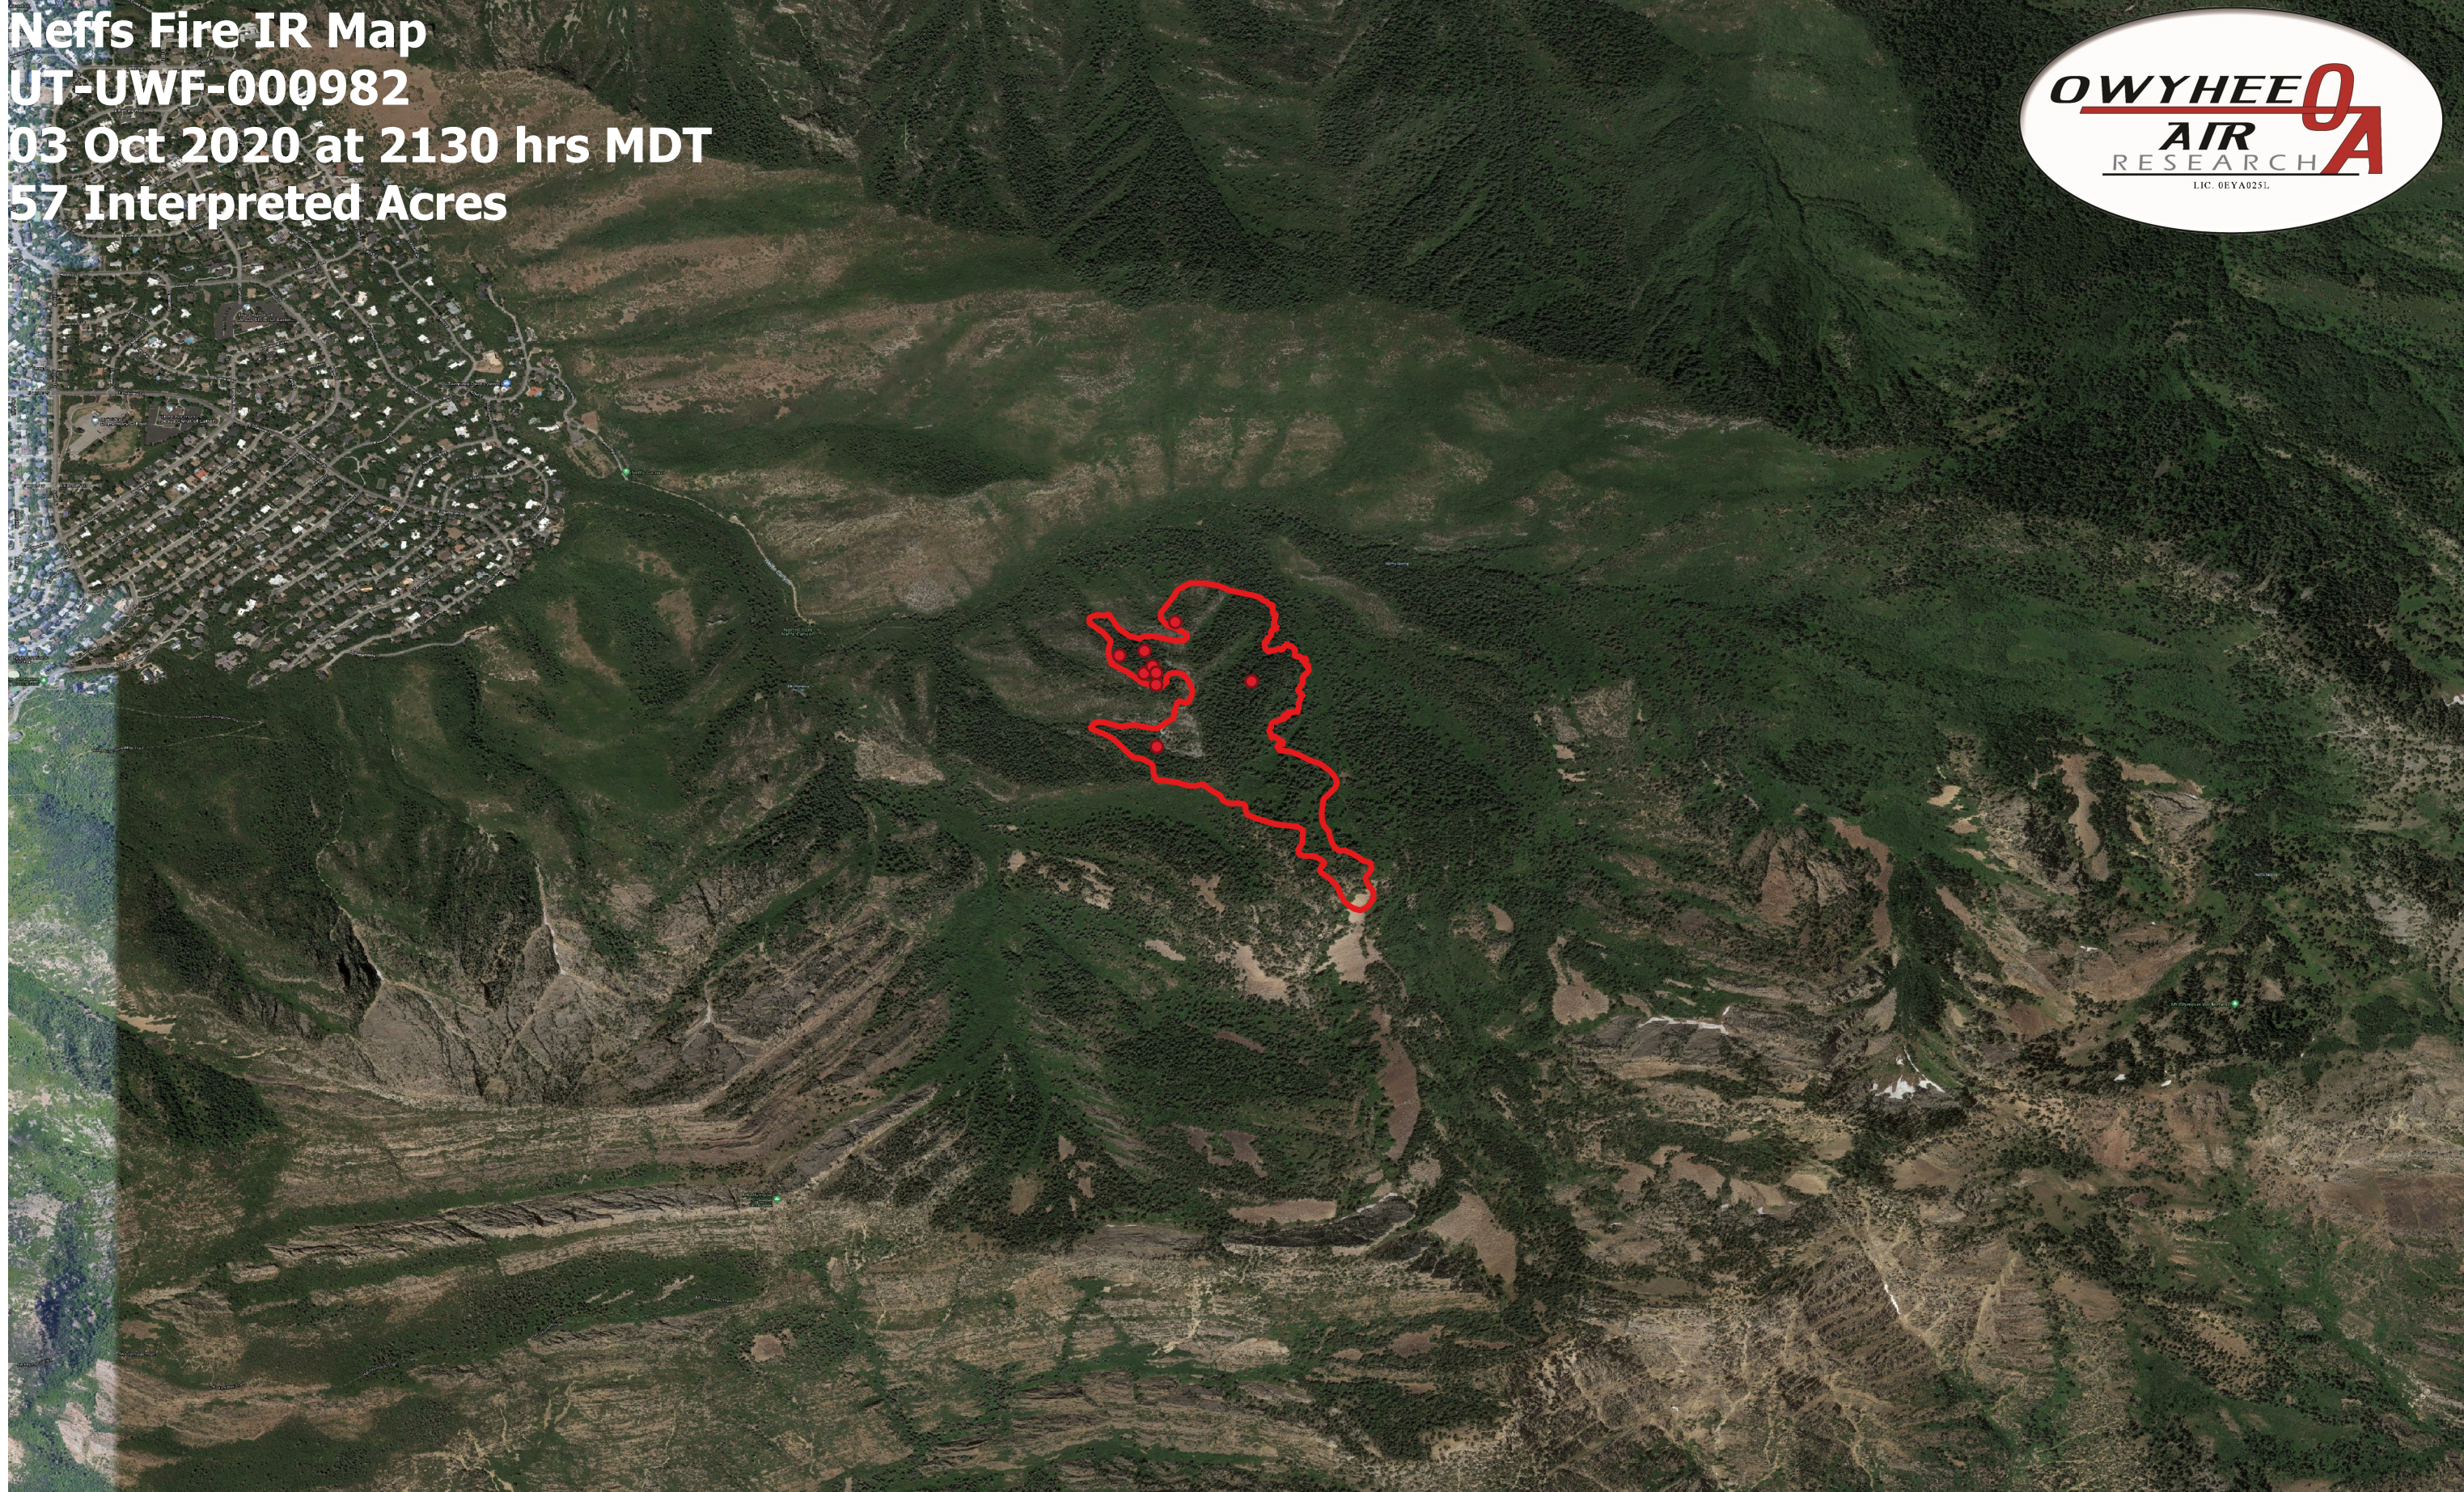

Neffs Fire IR Map  
UT-UWF-000982  
03 Oct 2020 at 2130 hrs MDT  
57 Interpreted Acres

Legend

-  Burn Perimeter
-  Scattered Heat
-  Intense Heat
-  Isolated Heat

Scale: 1:10,000

Projection: WGS 84

Produced by Owyhee Air Research, Inc.