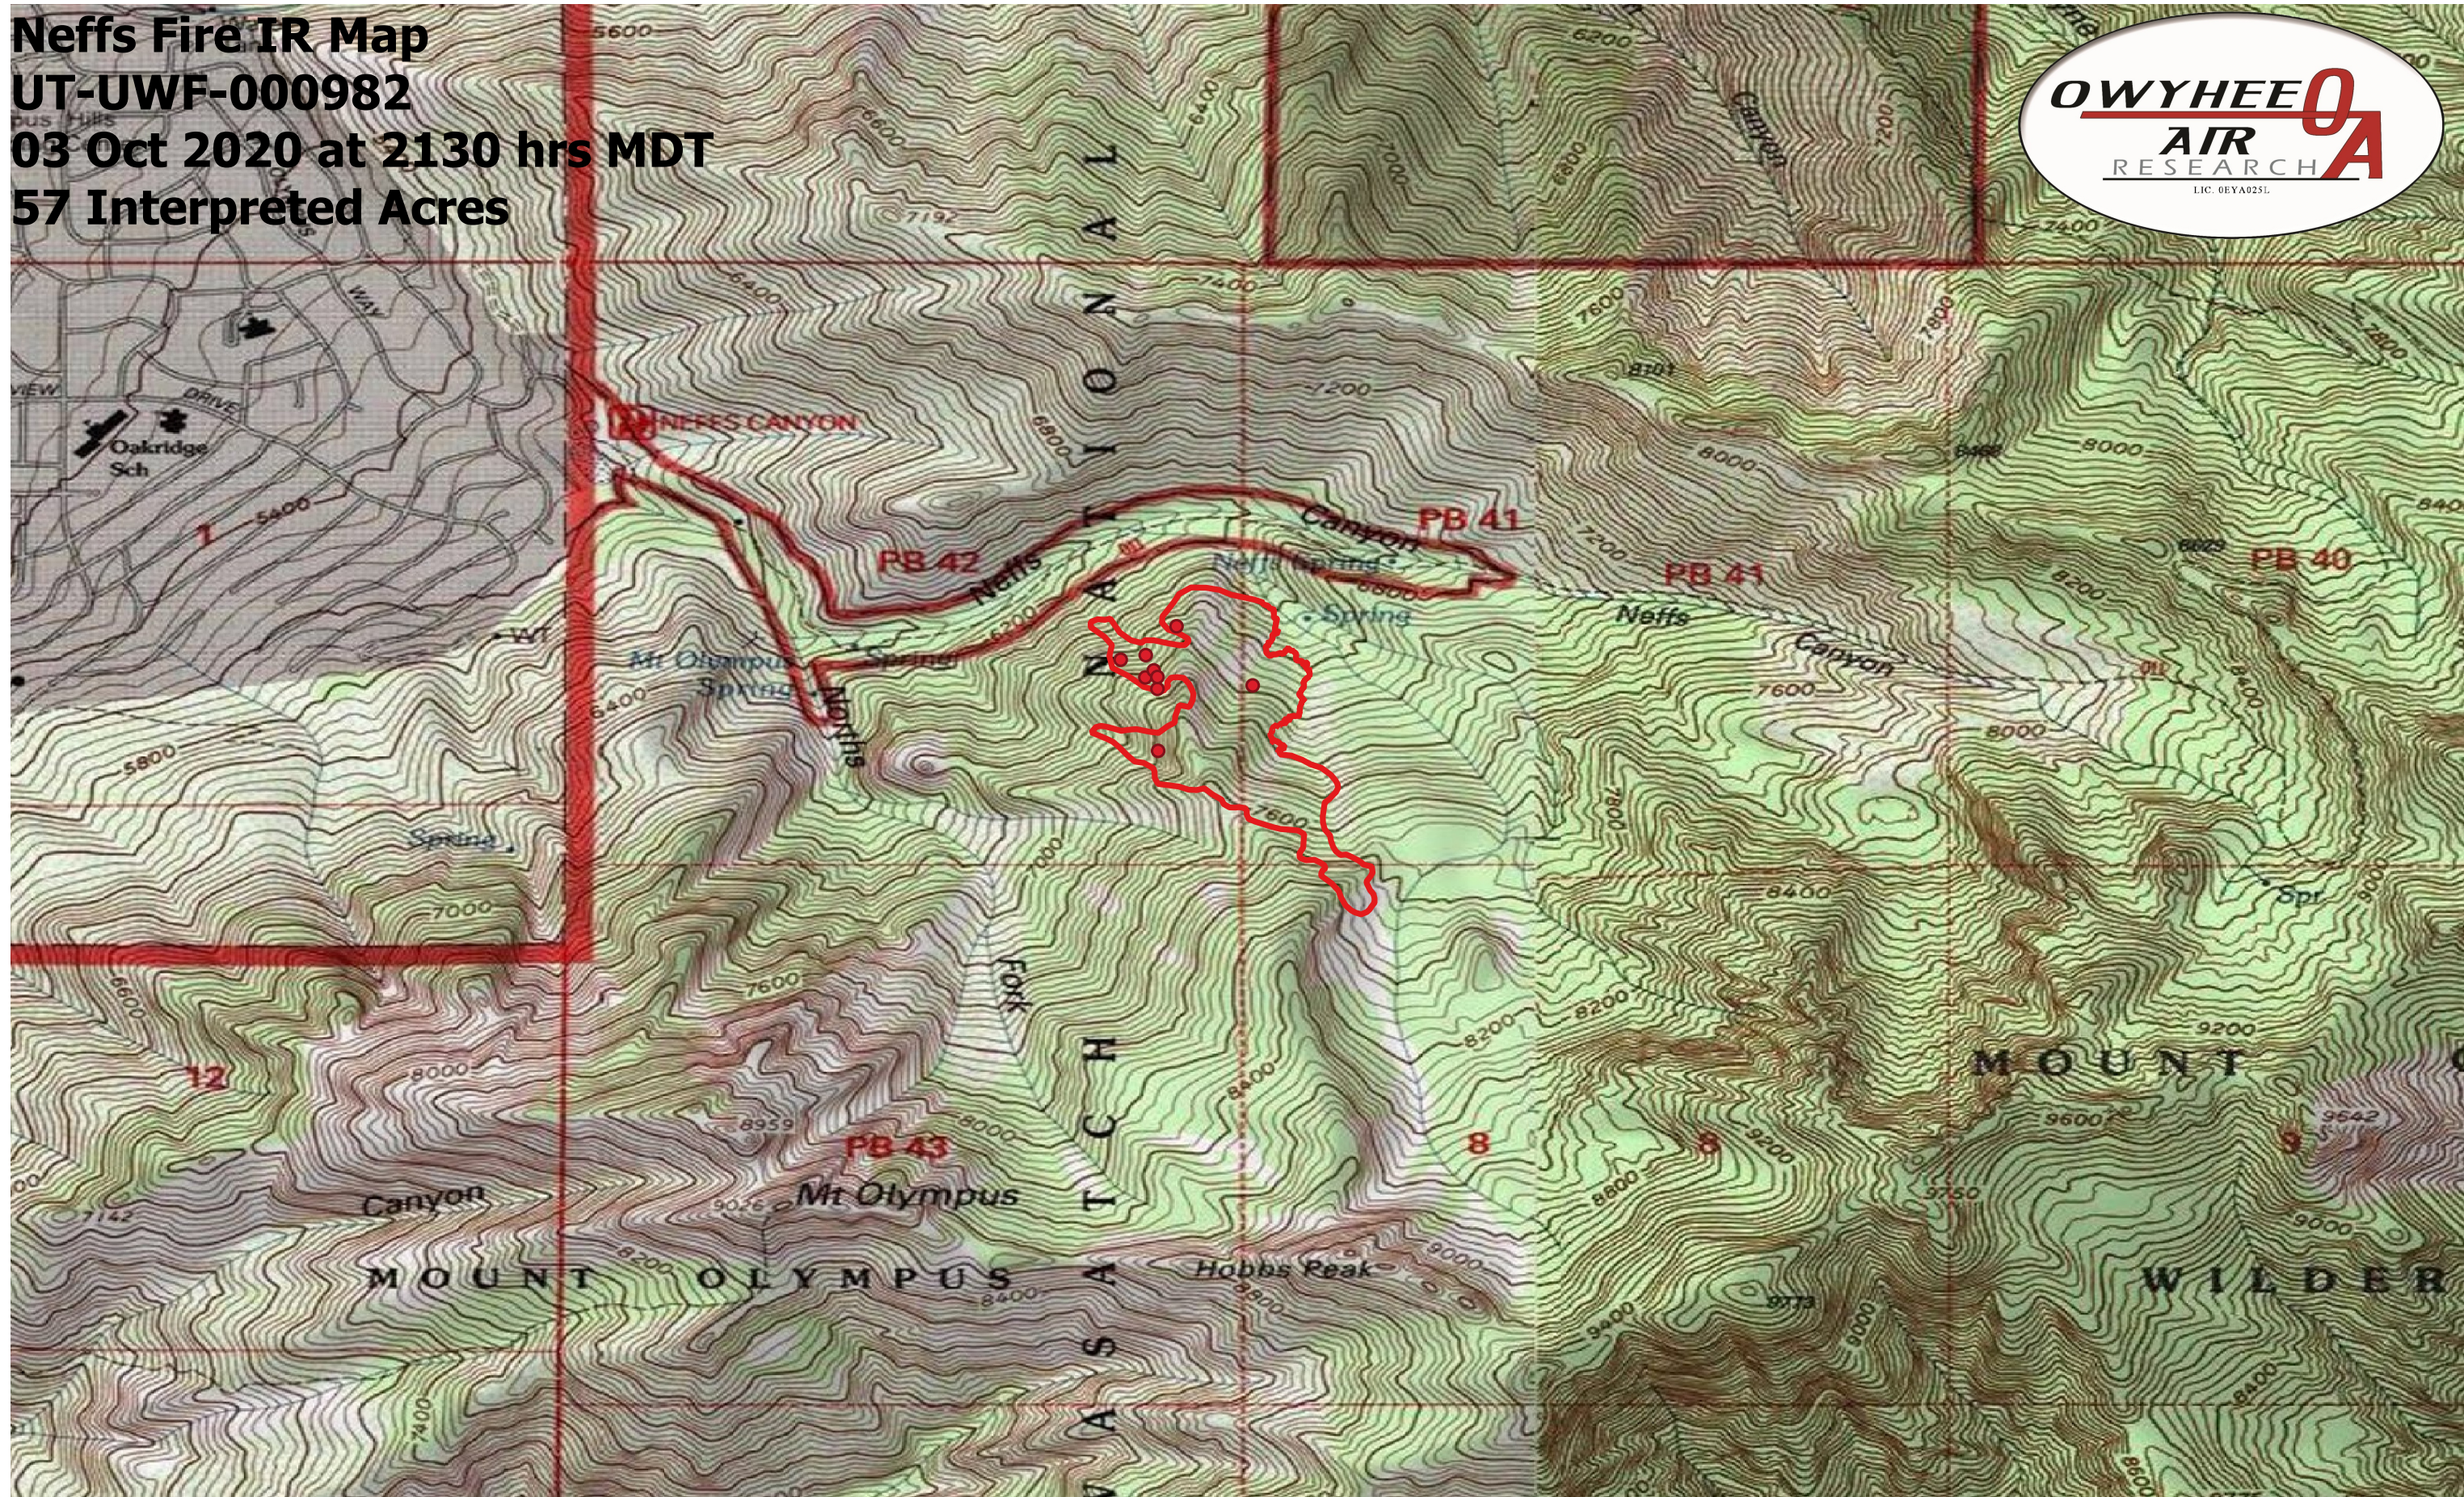

**Neffs Fire IR Map**  
**UT-UWF-000982**  
**03 Oct 2020 at 2130 hrs MDT**  
**57 Interpreted Acres**

- Legend**
- Burn Perimeter
  - Scattered Heat
  - Intense Heat
  - Isolated Heat

Scale: 1:10,000  
Projection: WGS 84  
Produced by Owyhee Air Research, Inc.  
IR Interpreter: Courtney Holley  
fire@owyheear.com (208) 442-5405