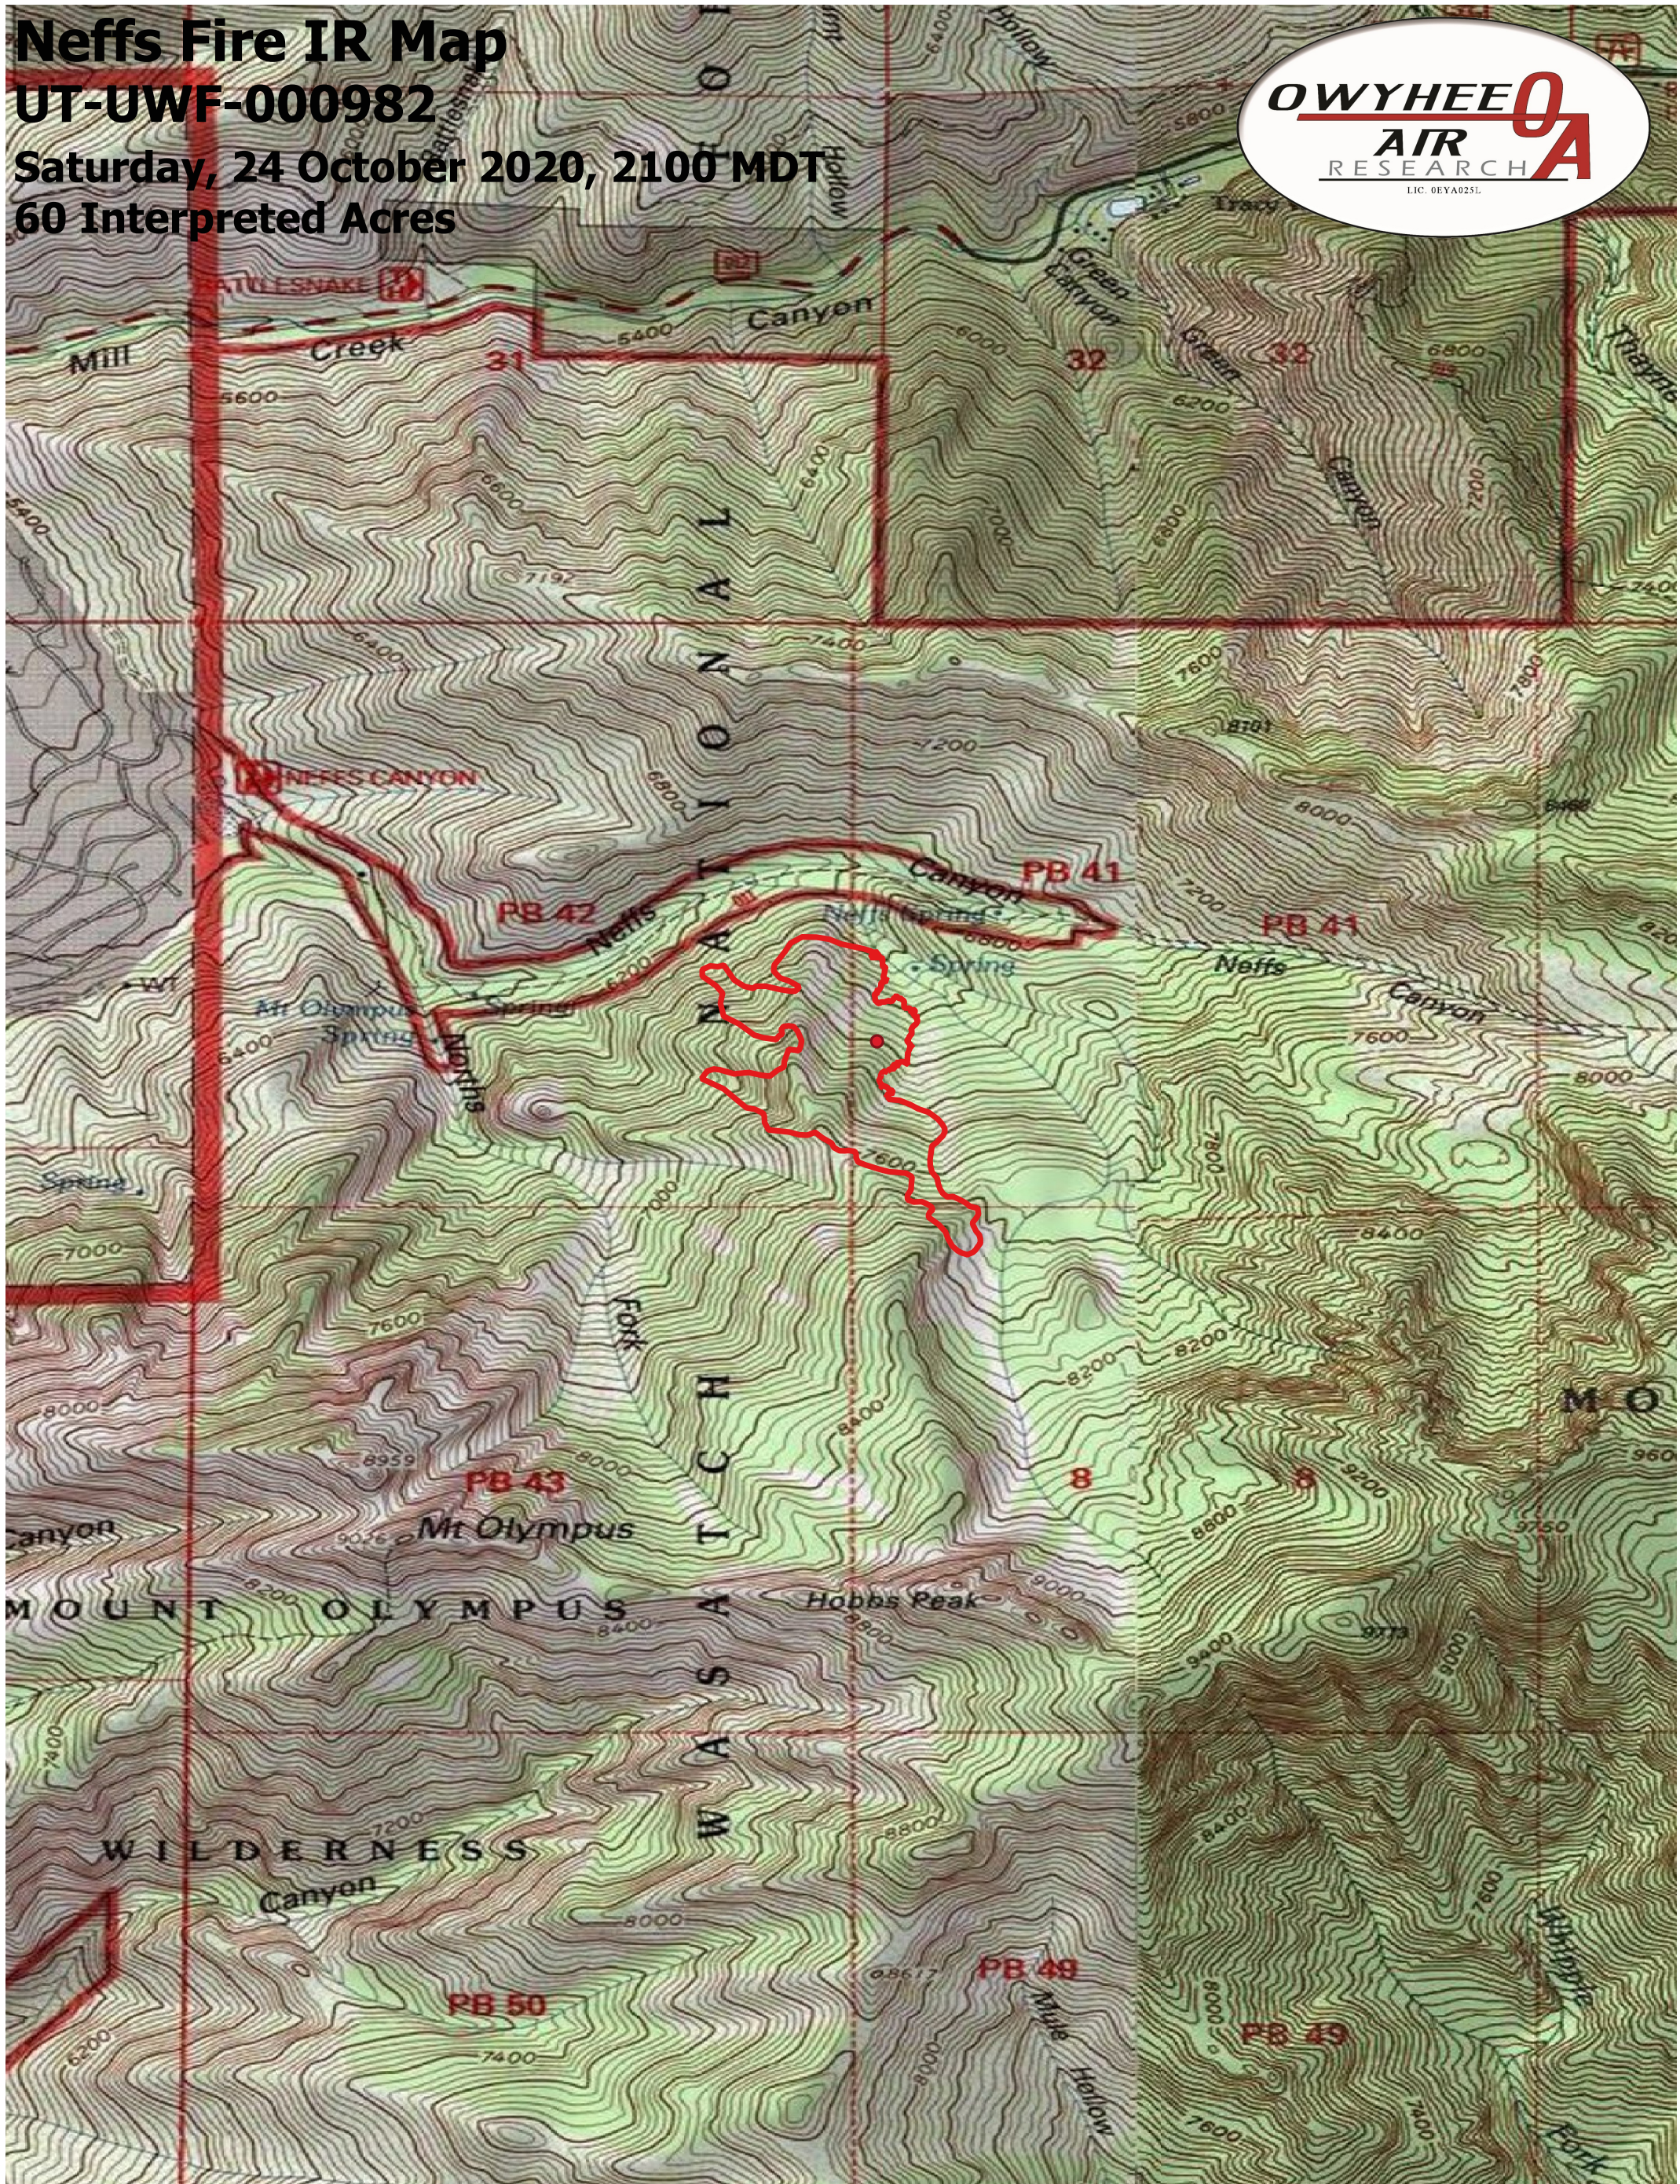

# Neffs Fire IR Map

UT-UWF-000982

Saturday, 24 October 2020, 2100 MDT

60 Interpreted Acres

## Legend

- IR Isolated Heat
- Burn Perimeter

Scale: 1:10,000

Projection: WGS 84

Produced by Owyhee Air Research, Inc.

IR Interpreter: C. Merriman

fire@owyheear.com (208) 442-5405