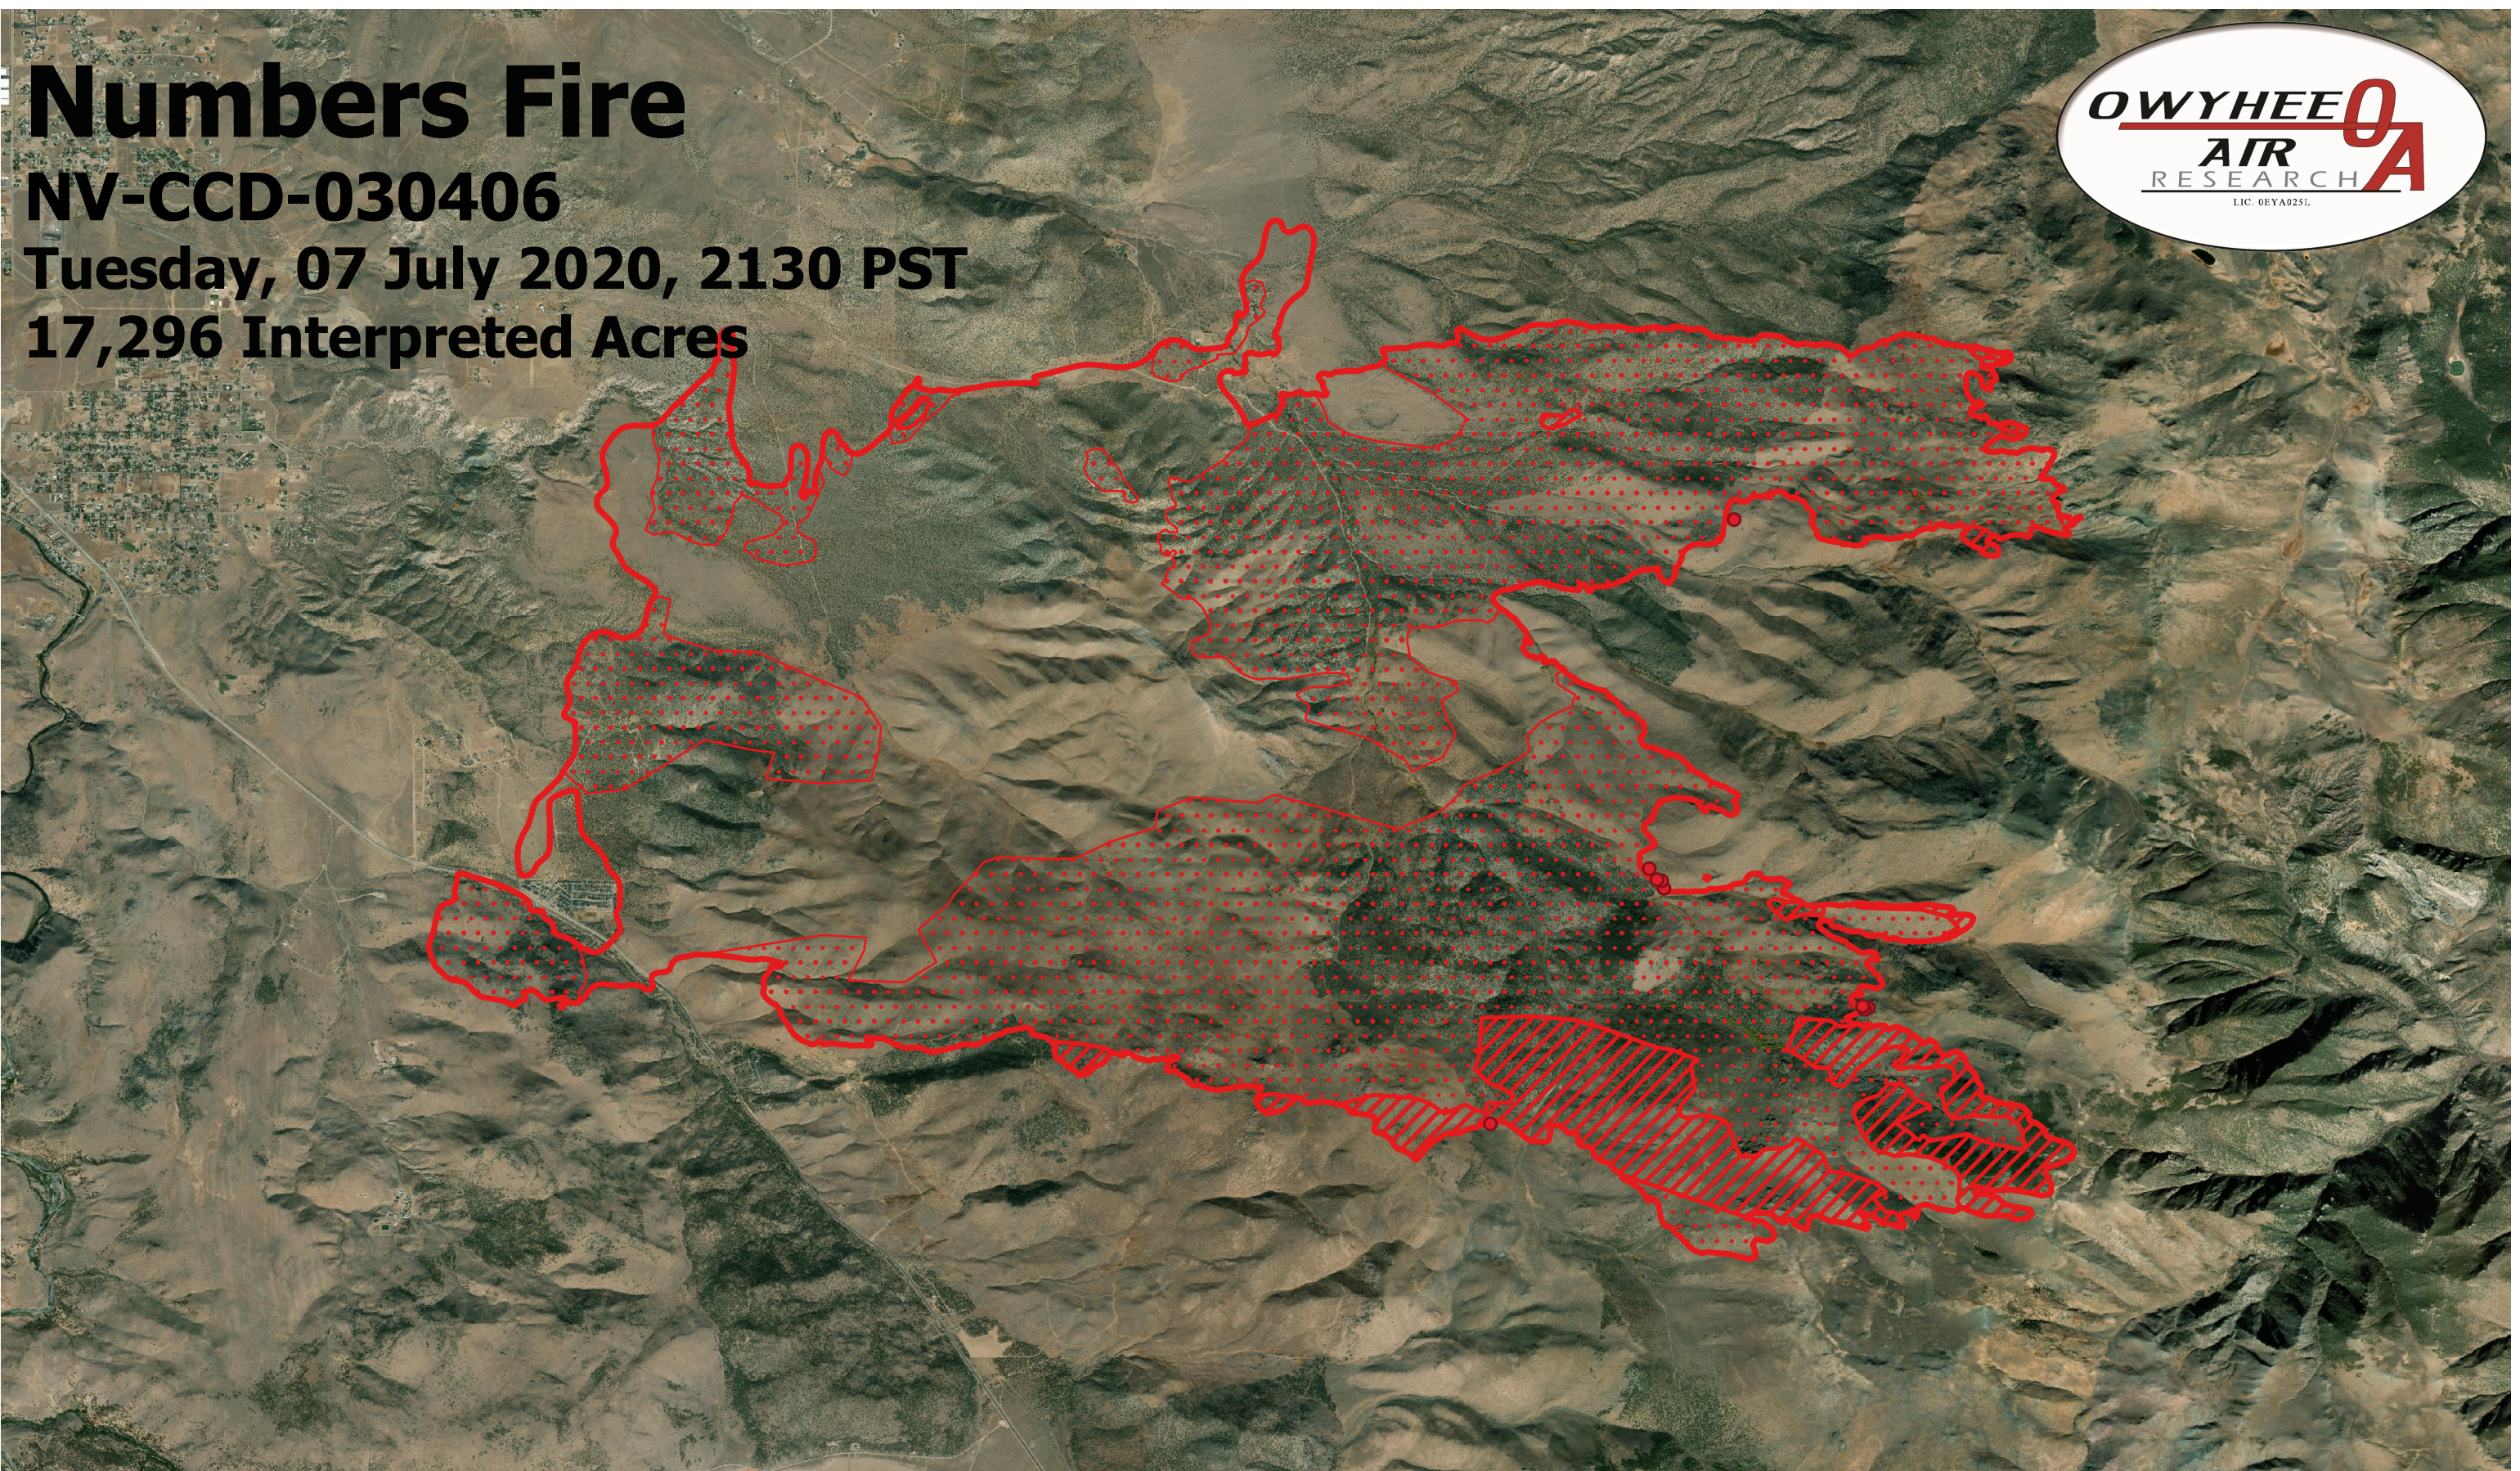

# Numbers Fire

NV-CCD-030406

Tuesday, 07 July 2020, 2130 PST

17,296 Interpreted Acres

## Legend

- IR Isolated Heat
- IR Burn Perimeter
- ▨ IR Intense Heat
- ⋯ IR Scattered Heat

Scale: 1:35,000

Projection: WGS 84

Produced by Owyhee Air Research, Inc.

IR Interpreter: C. Merriman

fire@owyheear.com (208) 442-5405