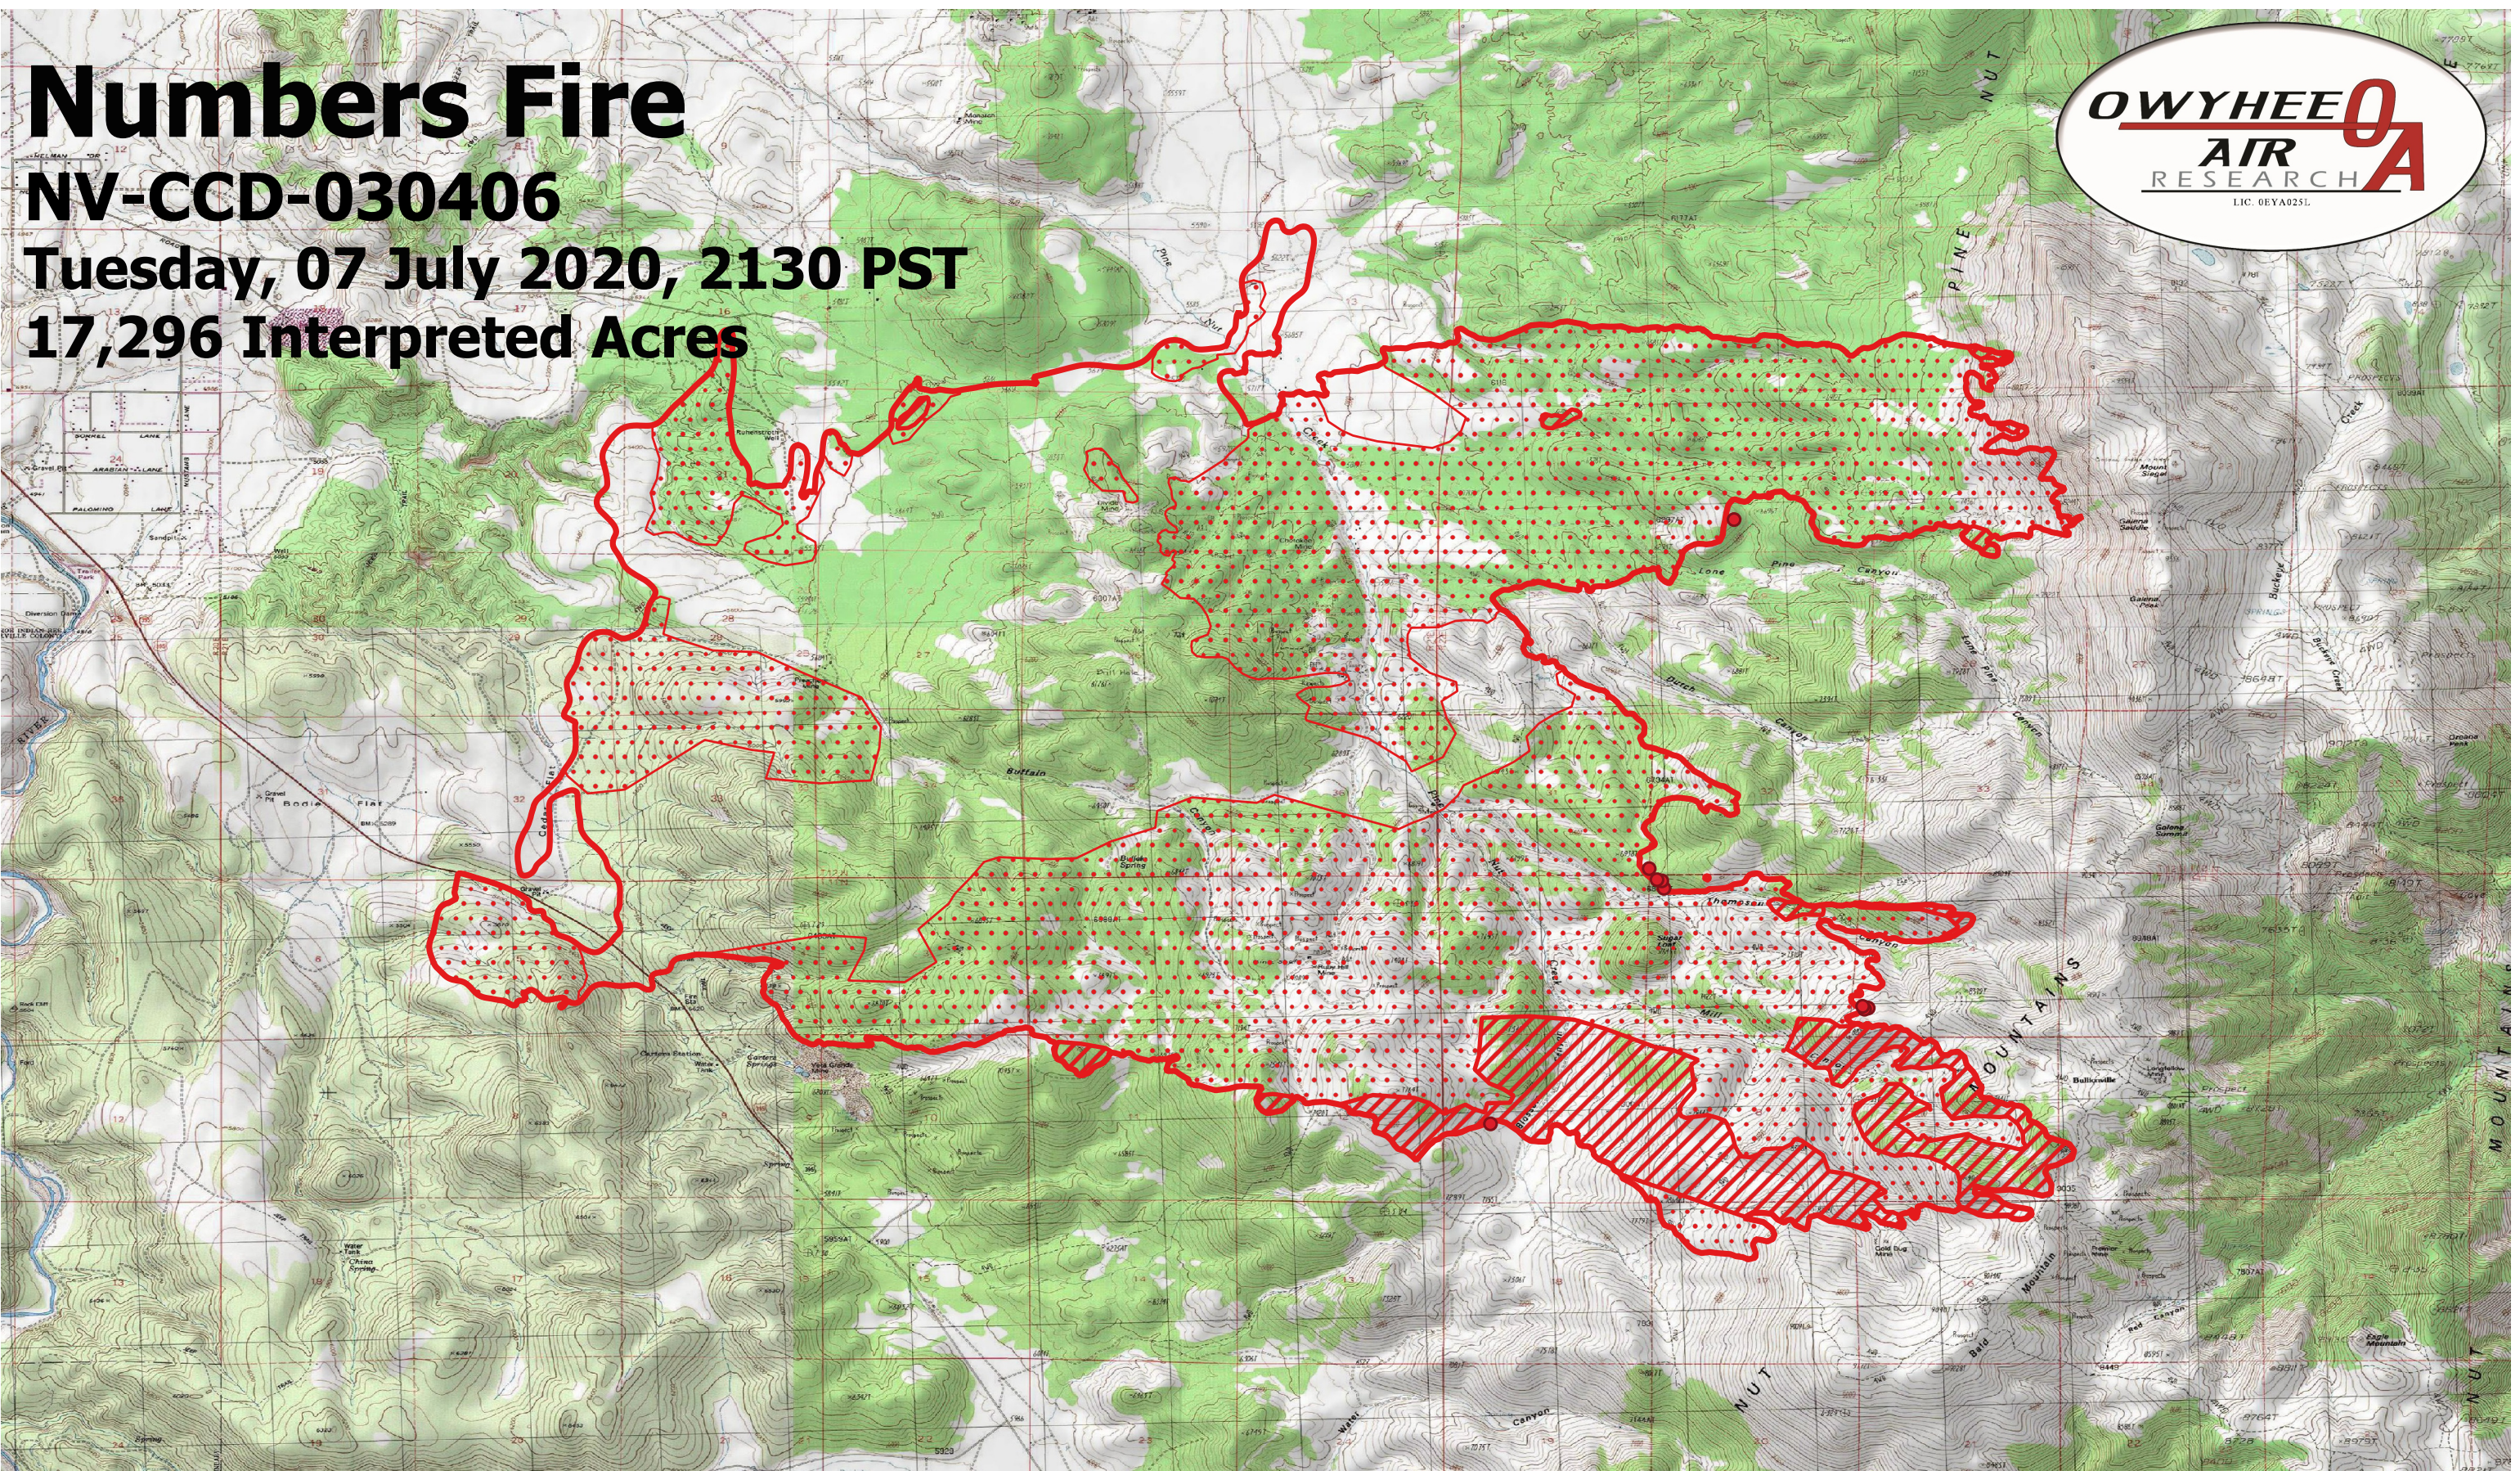

Numbers Fire

NV-CCD-030406

Tuesday, 07 July 2020, 2130 PST

17,296 Interpreted Acres

Legend

- IR Isolated Heat
- ▭ IR Burn Perimeter
- ▨ IR Intense Heat
- ⋯ IR Scattered Heat

Scale: 1:35,000

Projection: WGS 84