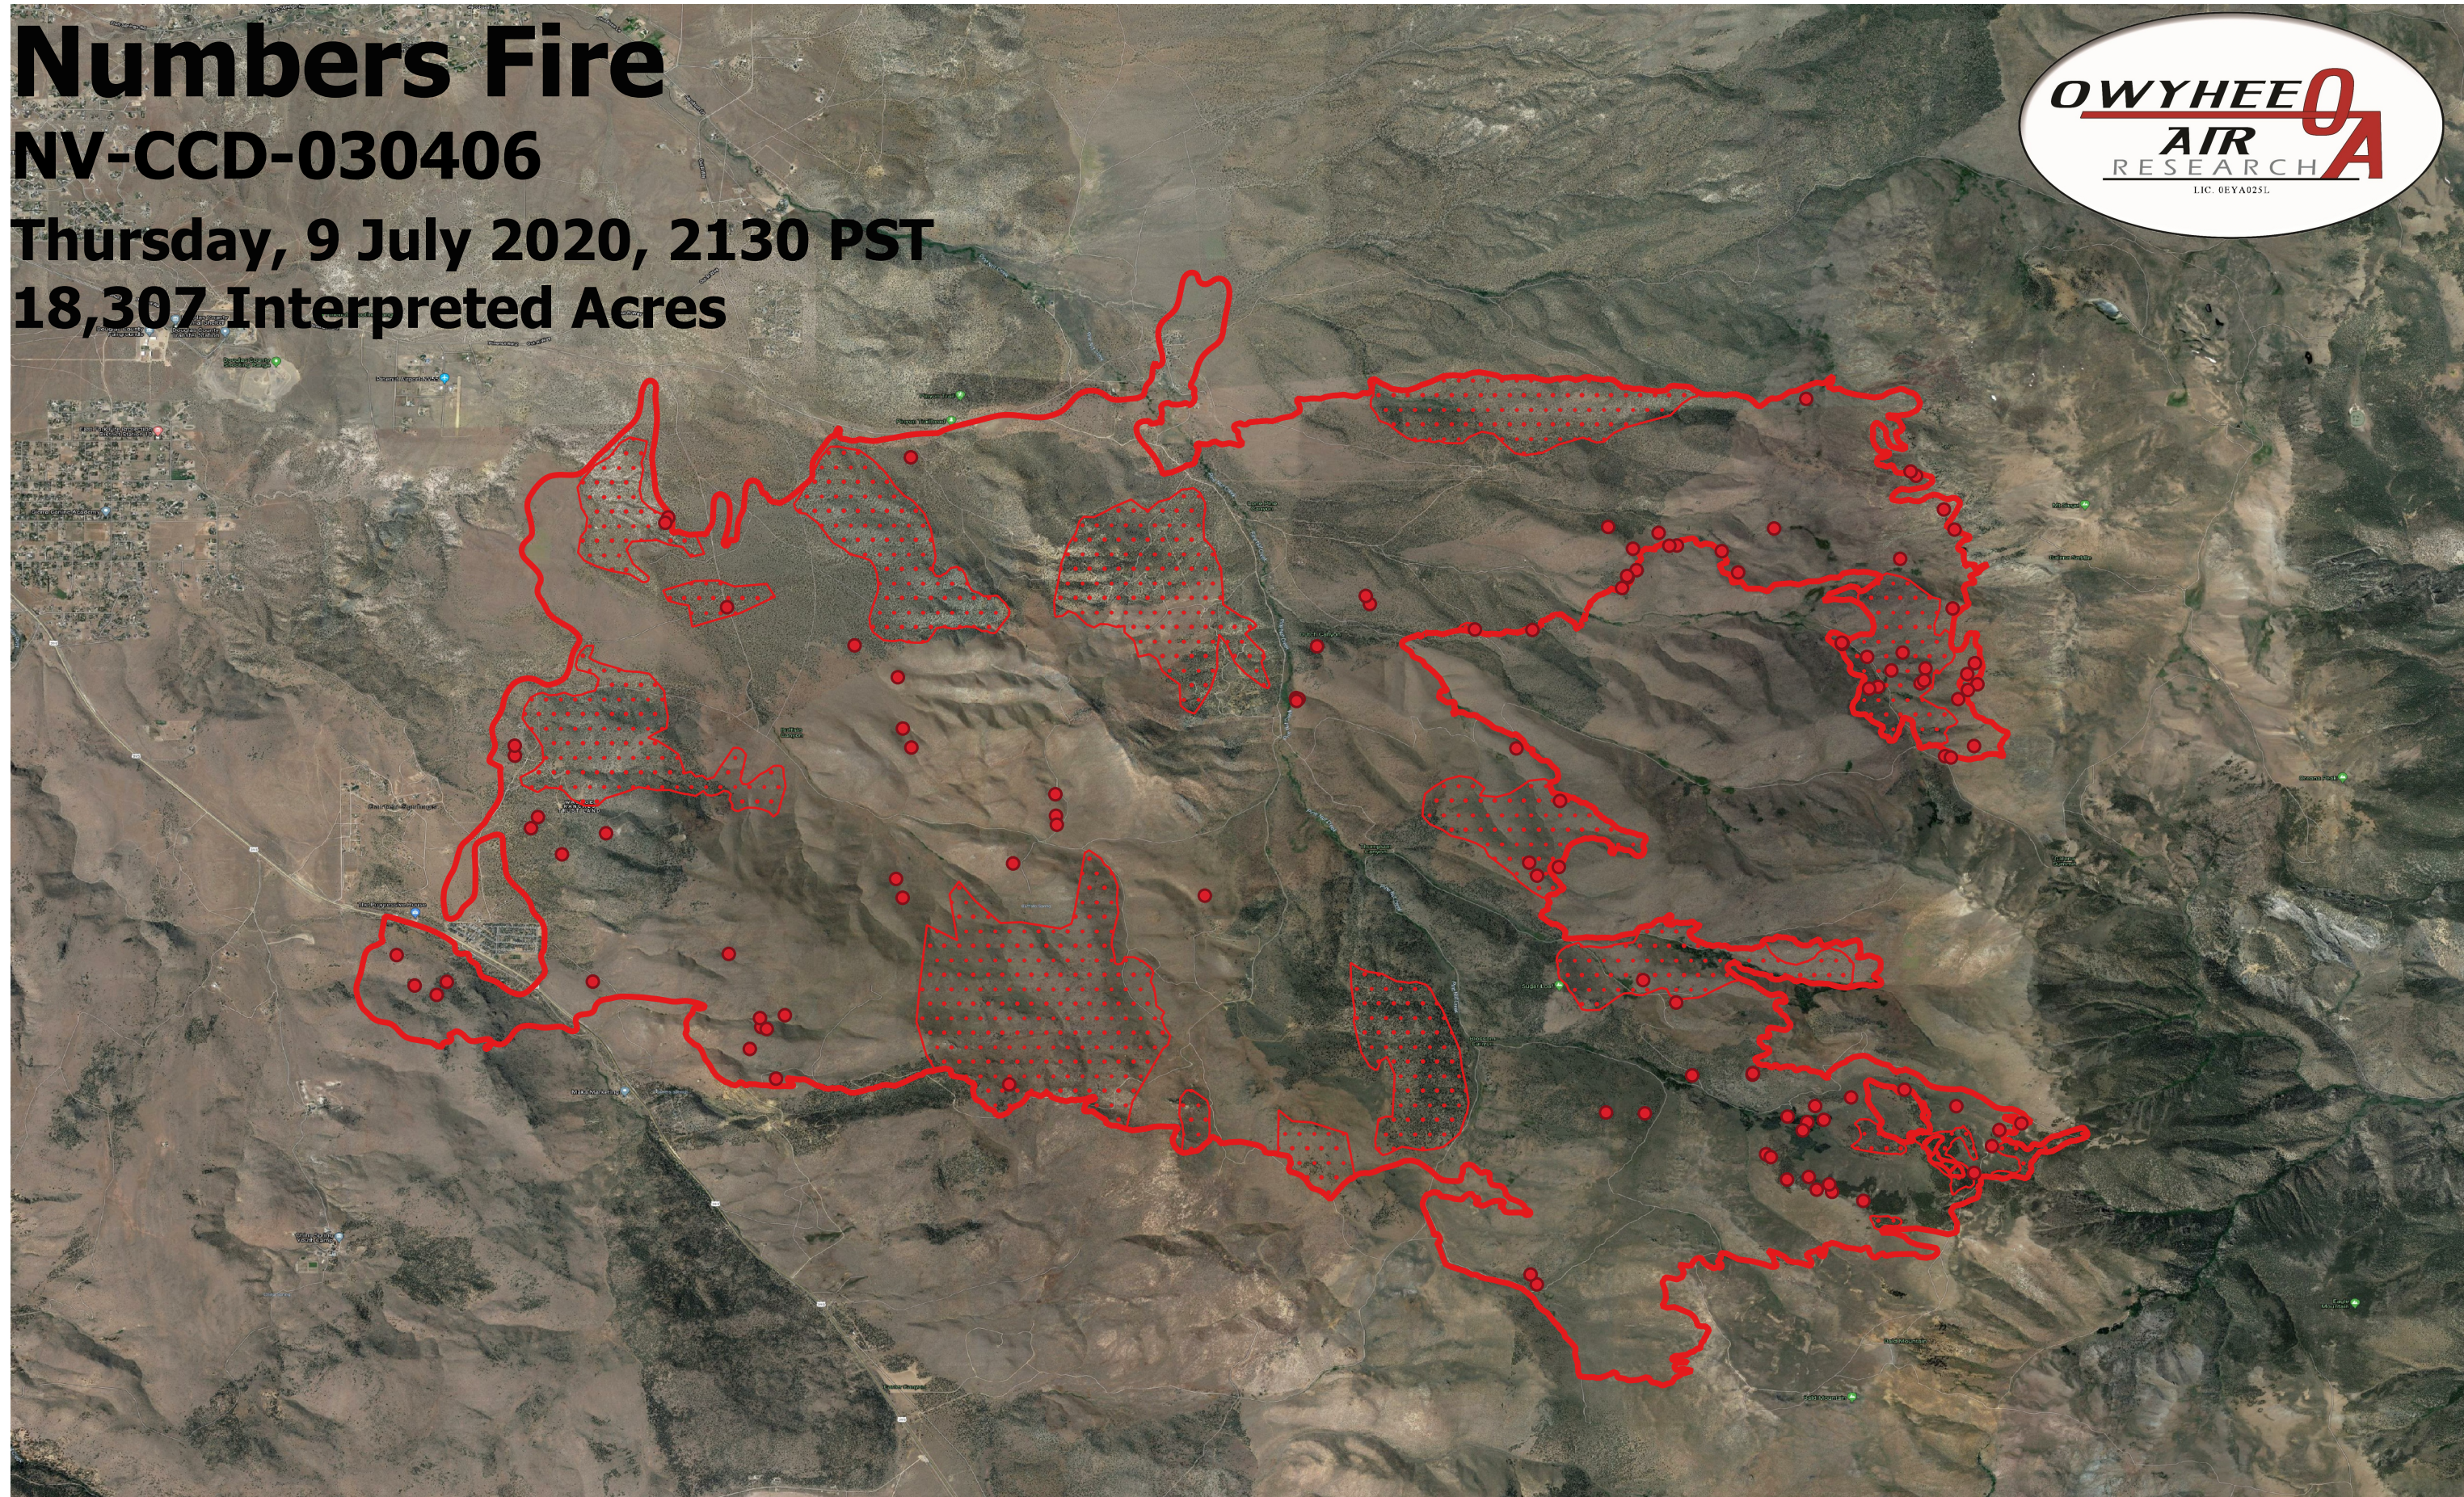

Numbers Fire

NV-CCD-030406

Thursday, 9 July 2020, 2130 PST

18,307 Interpreted Acres

Legend

- IR Isolated Heat
- ▭ Burn Perimeter
- IR Scattered Heat
- ▨ IR Intense Heat

Scale: 1:35,000

Projection: WGS 84