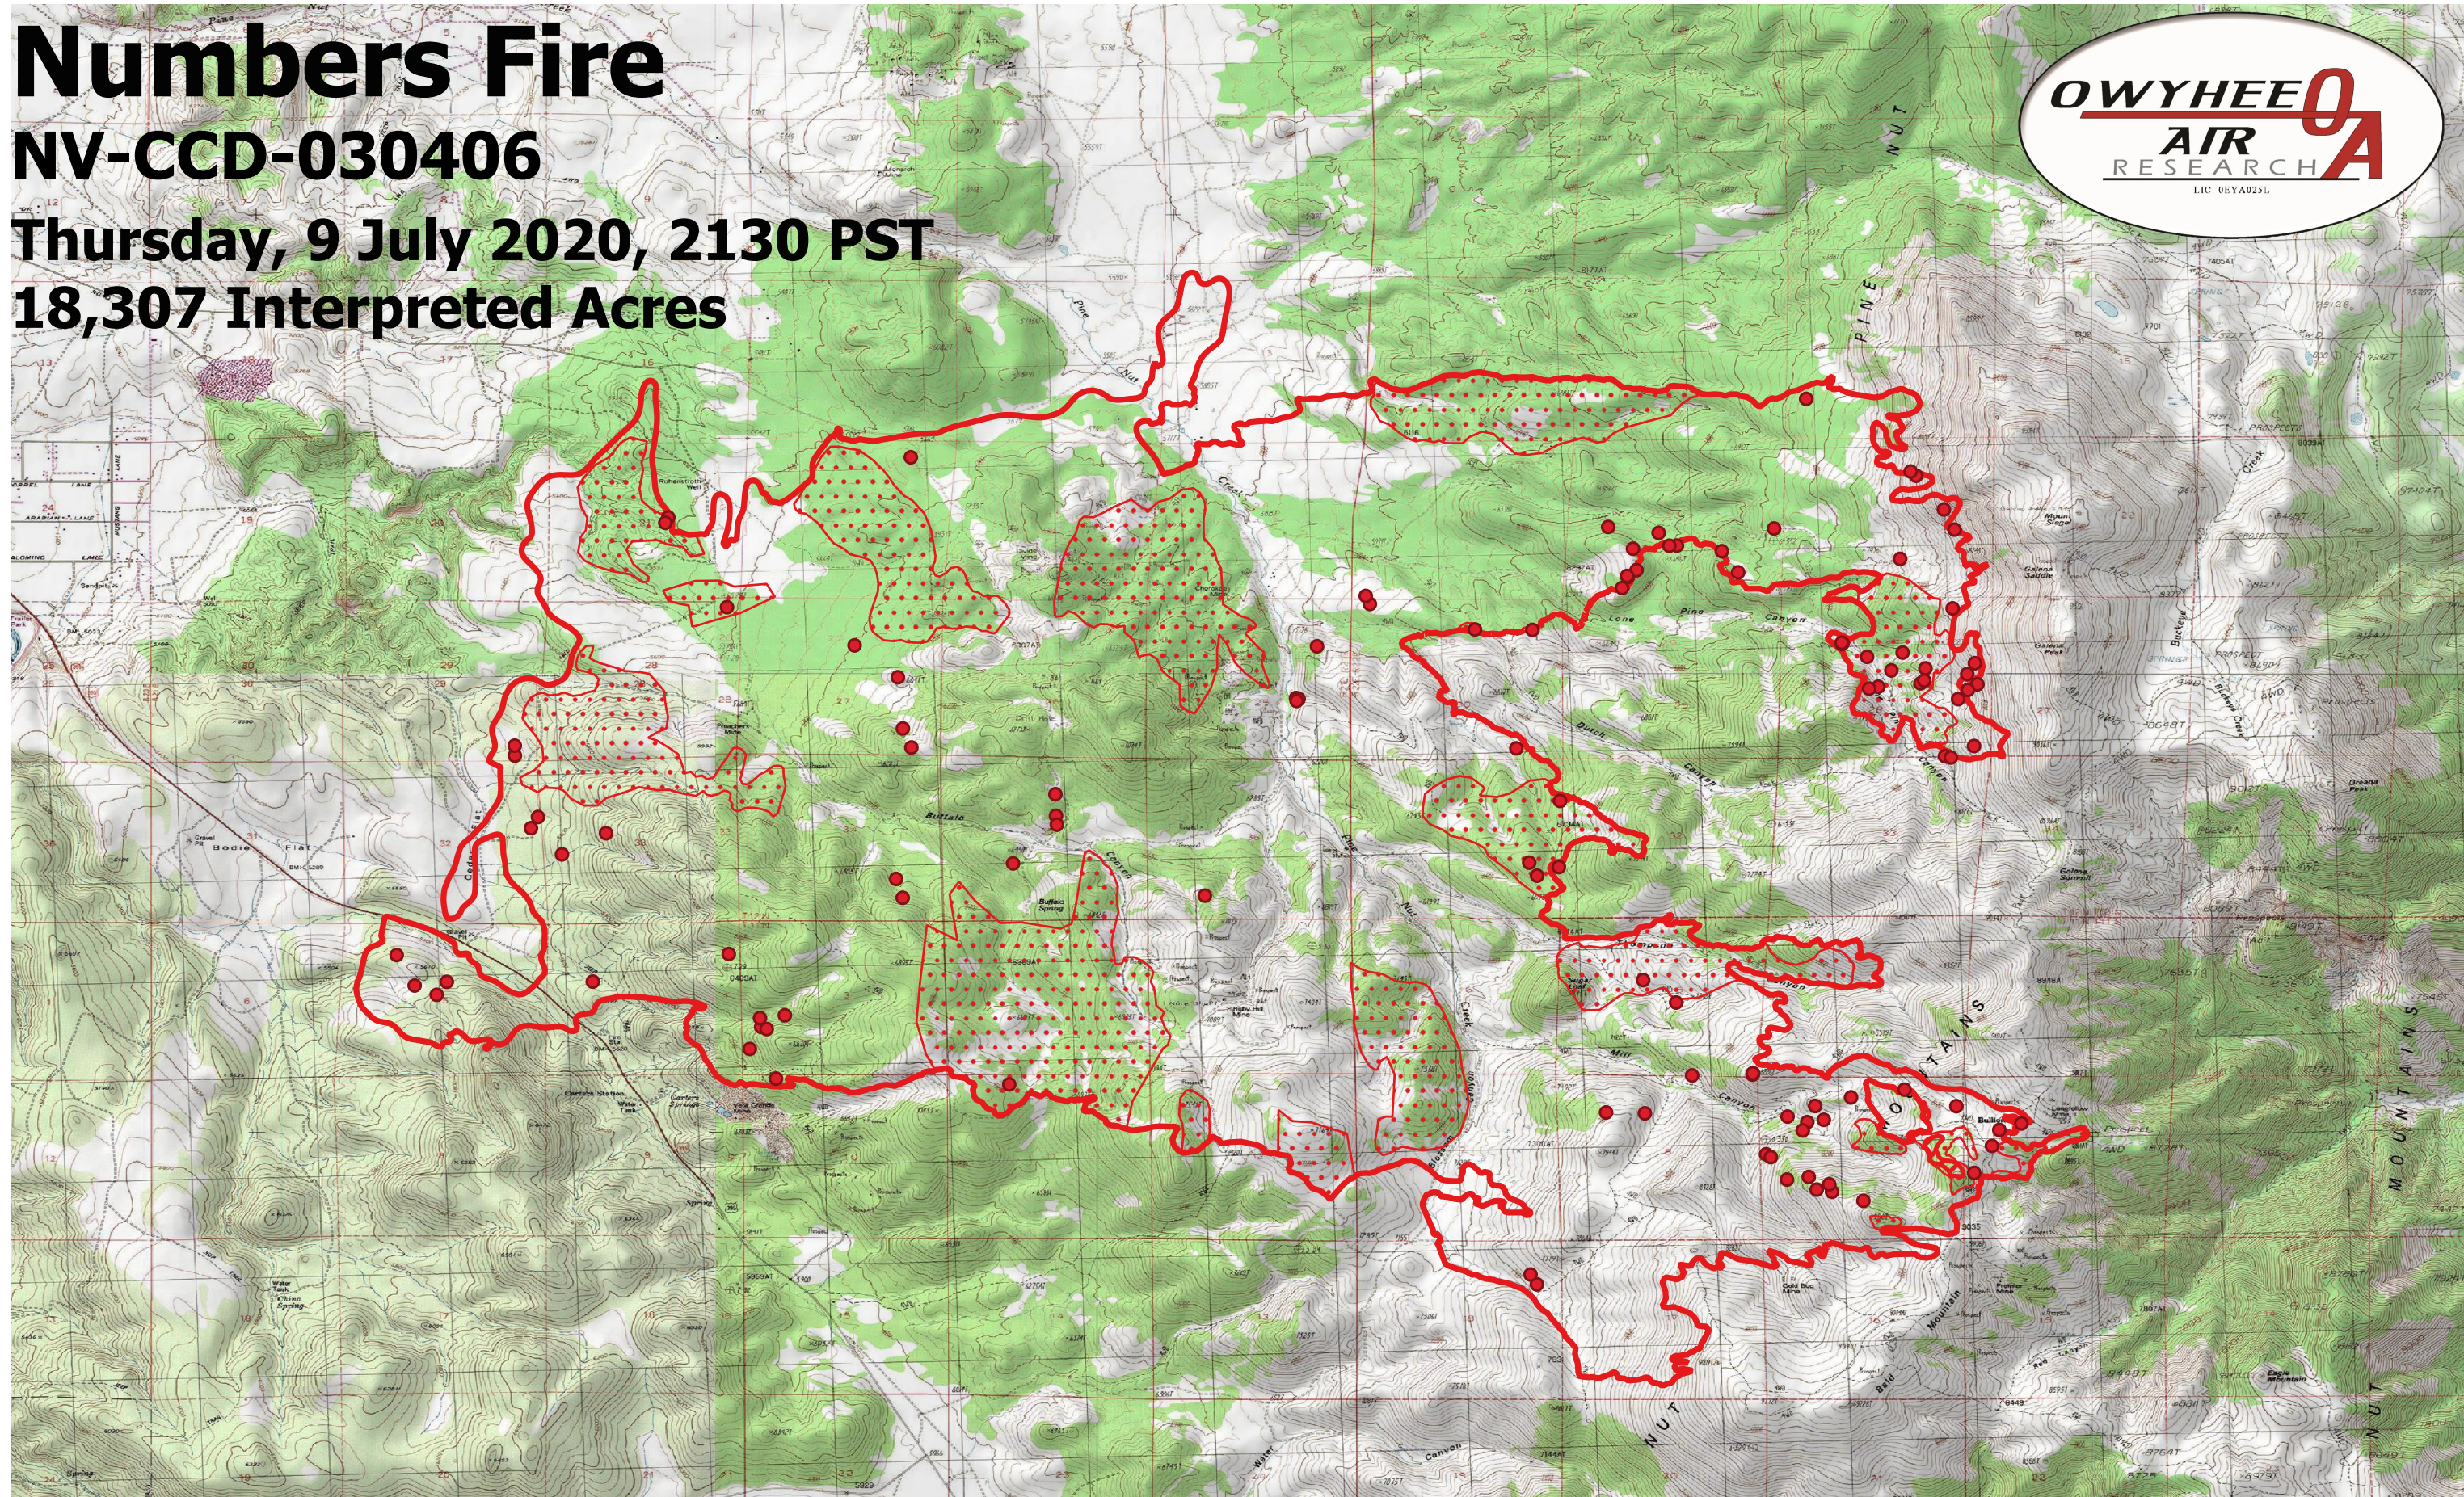

# Numbers Fire

NV-CCD-030406

Thursday, 9 July 2020, 2130 PST

18,307 Interpreted Acres

### Legend

- IR Isolated Heat
- ▭ Burn Perimeter
- ▭ IR Scattered Heat
- ▭ IR Intense Heat

Scale: 1:35,000

Projection: WGS 84

Produced by Owyhee Air Research, Inc.

IR Interpreter: C. Merriman

fire@owyheear.com (208) 442-5405