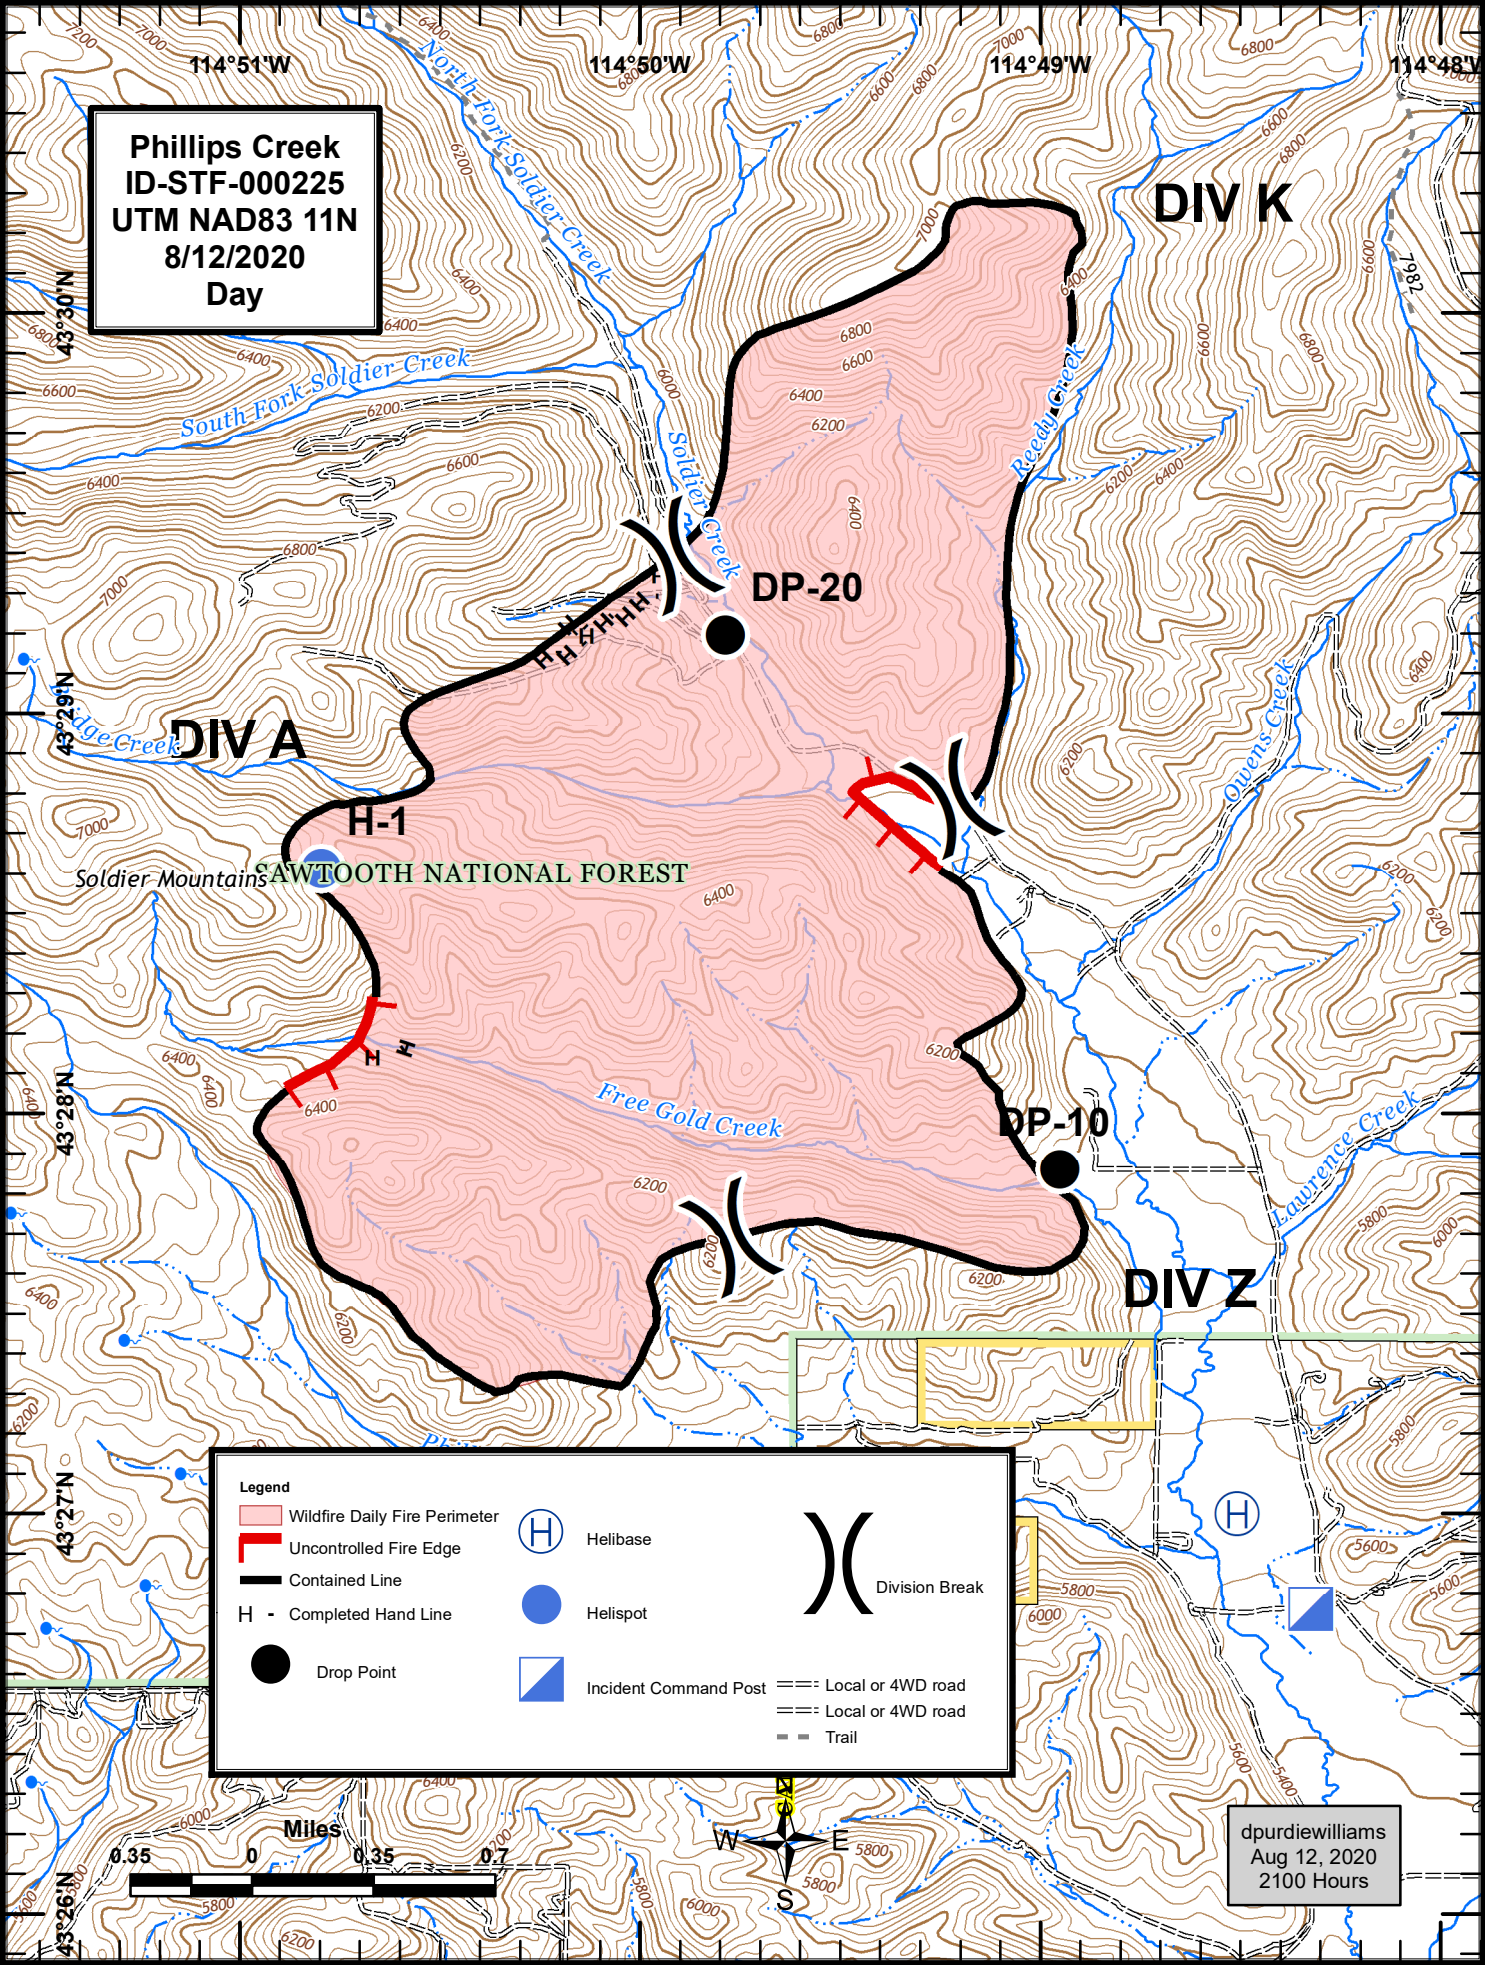

Phillips Creek
 ID-STF-000225
 UTM NAD83 11N
 8/12/2020
 Day

Legend

Wildfire Daily Fire Perimeter	Helibase
Uncontrolled Fire Edge	Helispot
Contained Line	Incident Command Post
H - Completed Hand Line	Local or 4WD road
Drop Point	Local or 4WD road
	Trail
	Division Break

dpuordiewilliams
 Aug 12, 2020
 2100 Hours