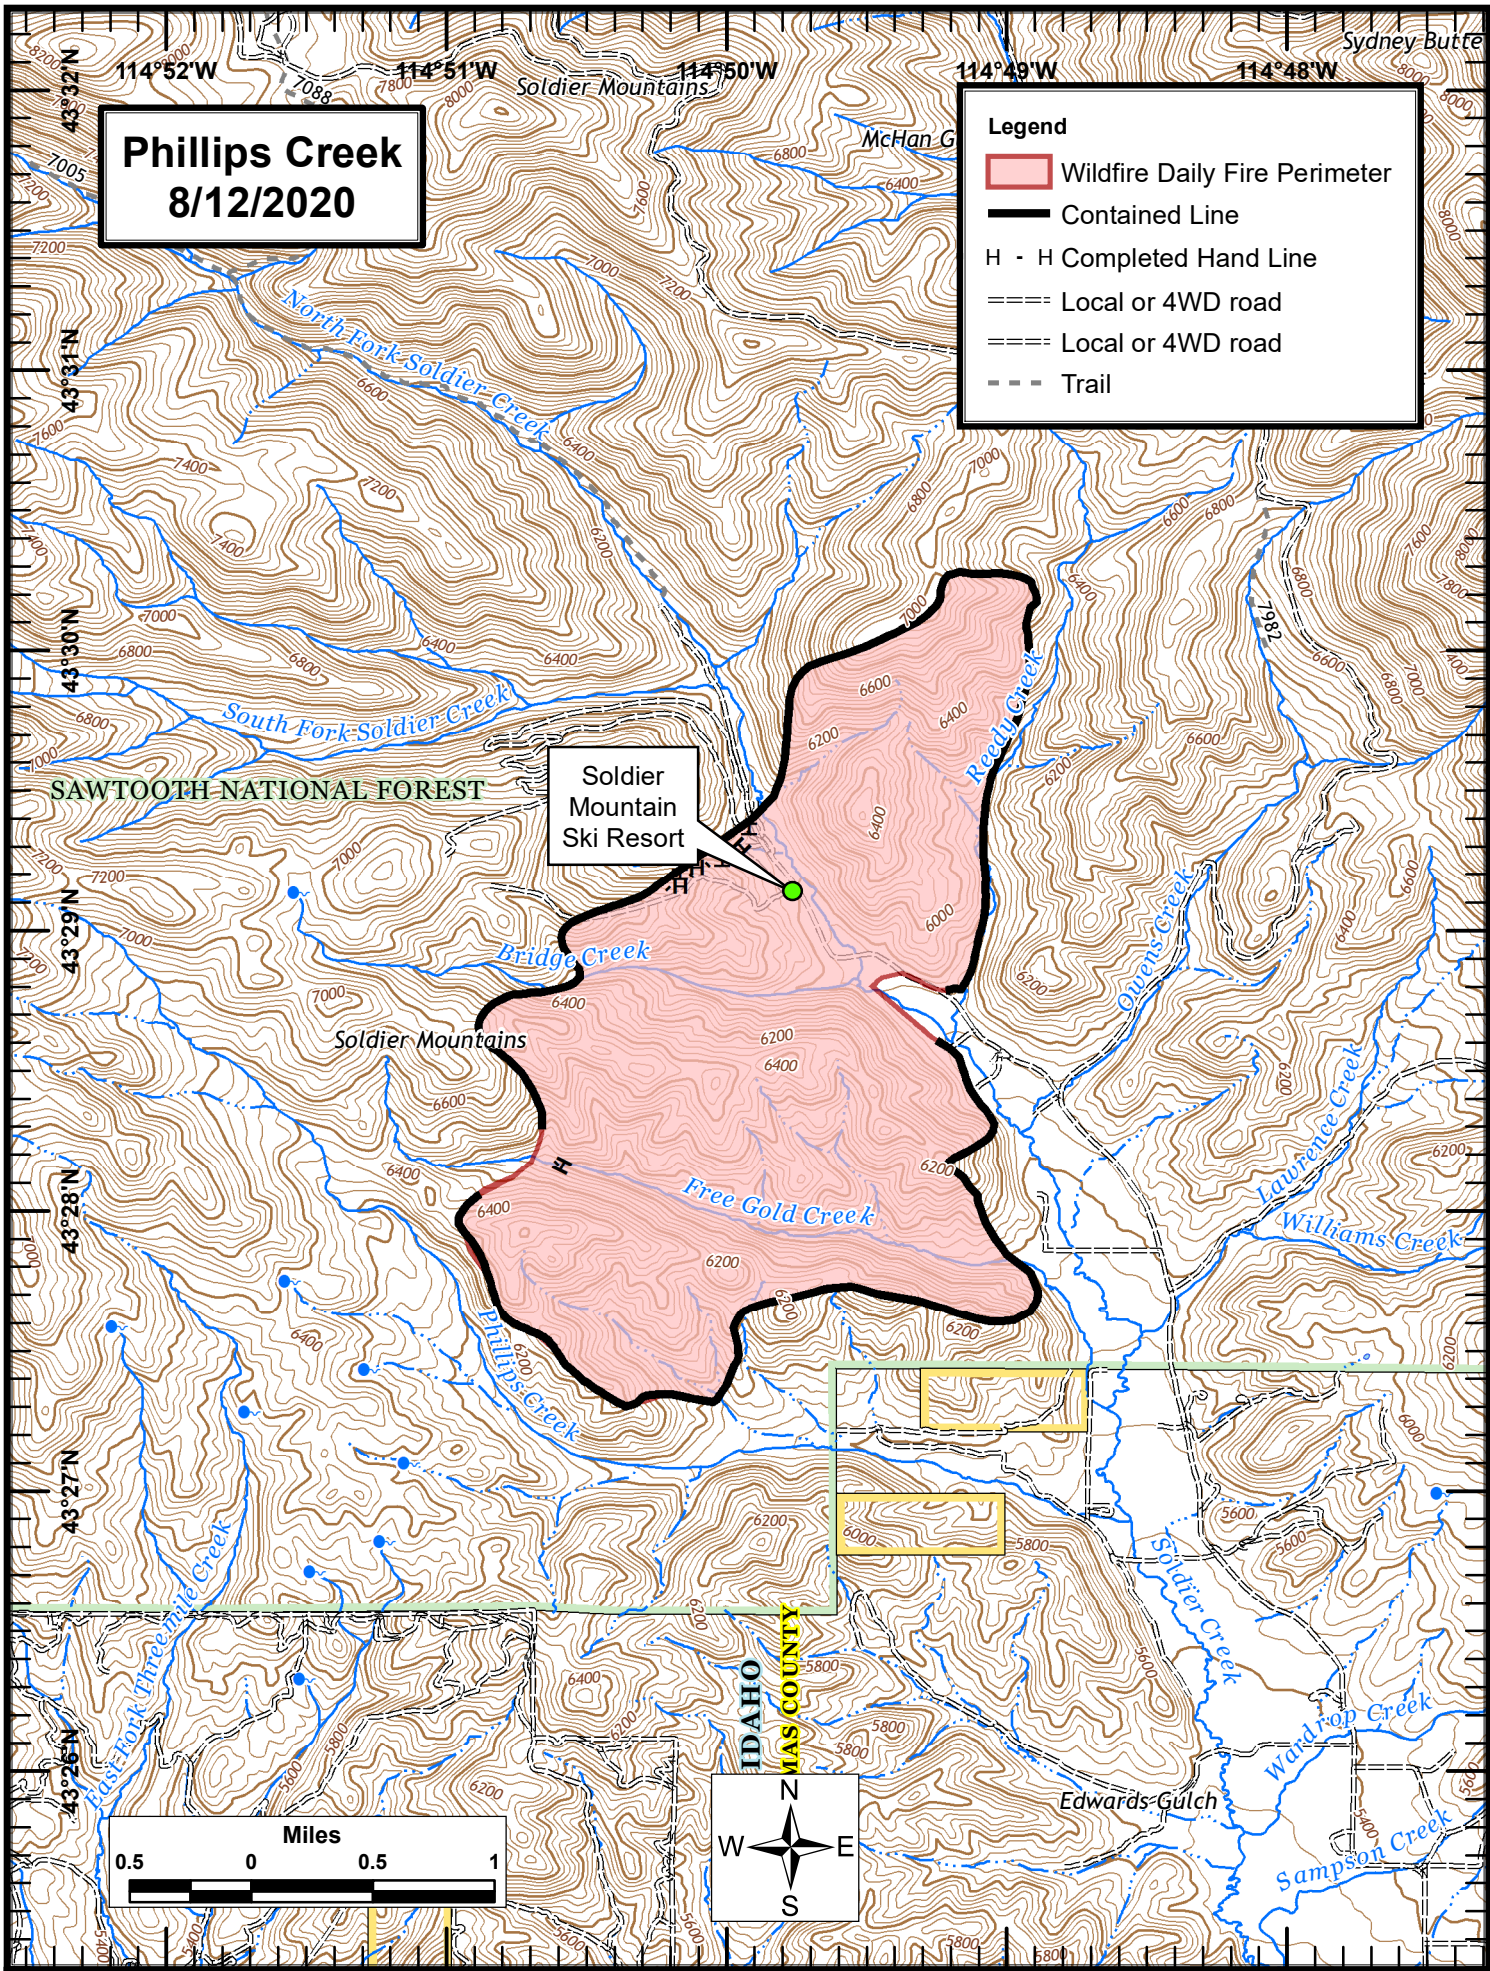

# Phillips Creek 8/12/2020

**Legend**

- Wildfire Daily Fire Perimeter
- Contained Line
- H - H Completed Hand Line
- Local or 4WD road
- Local or 4WD road
- Trail

SAWTOOTH NATIONAL FOREST

Soldier Mountain Ski Resort

Soldier Mountains

IDAHO  
MAS COUNTY