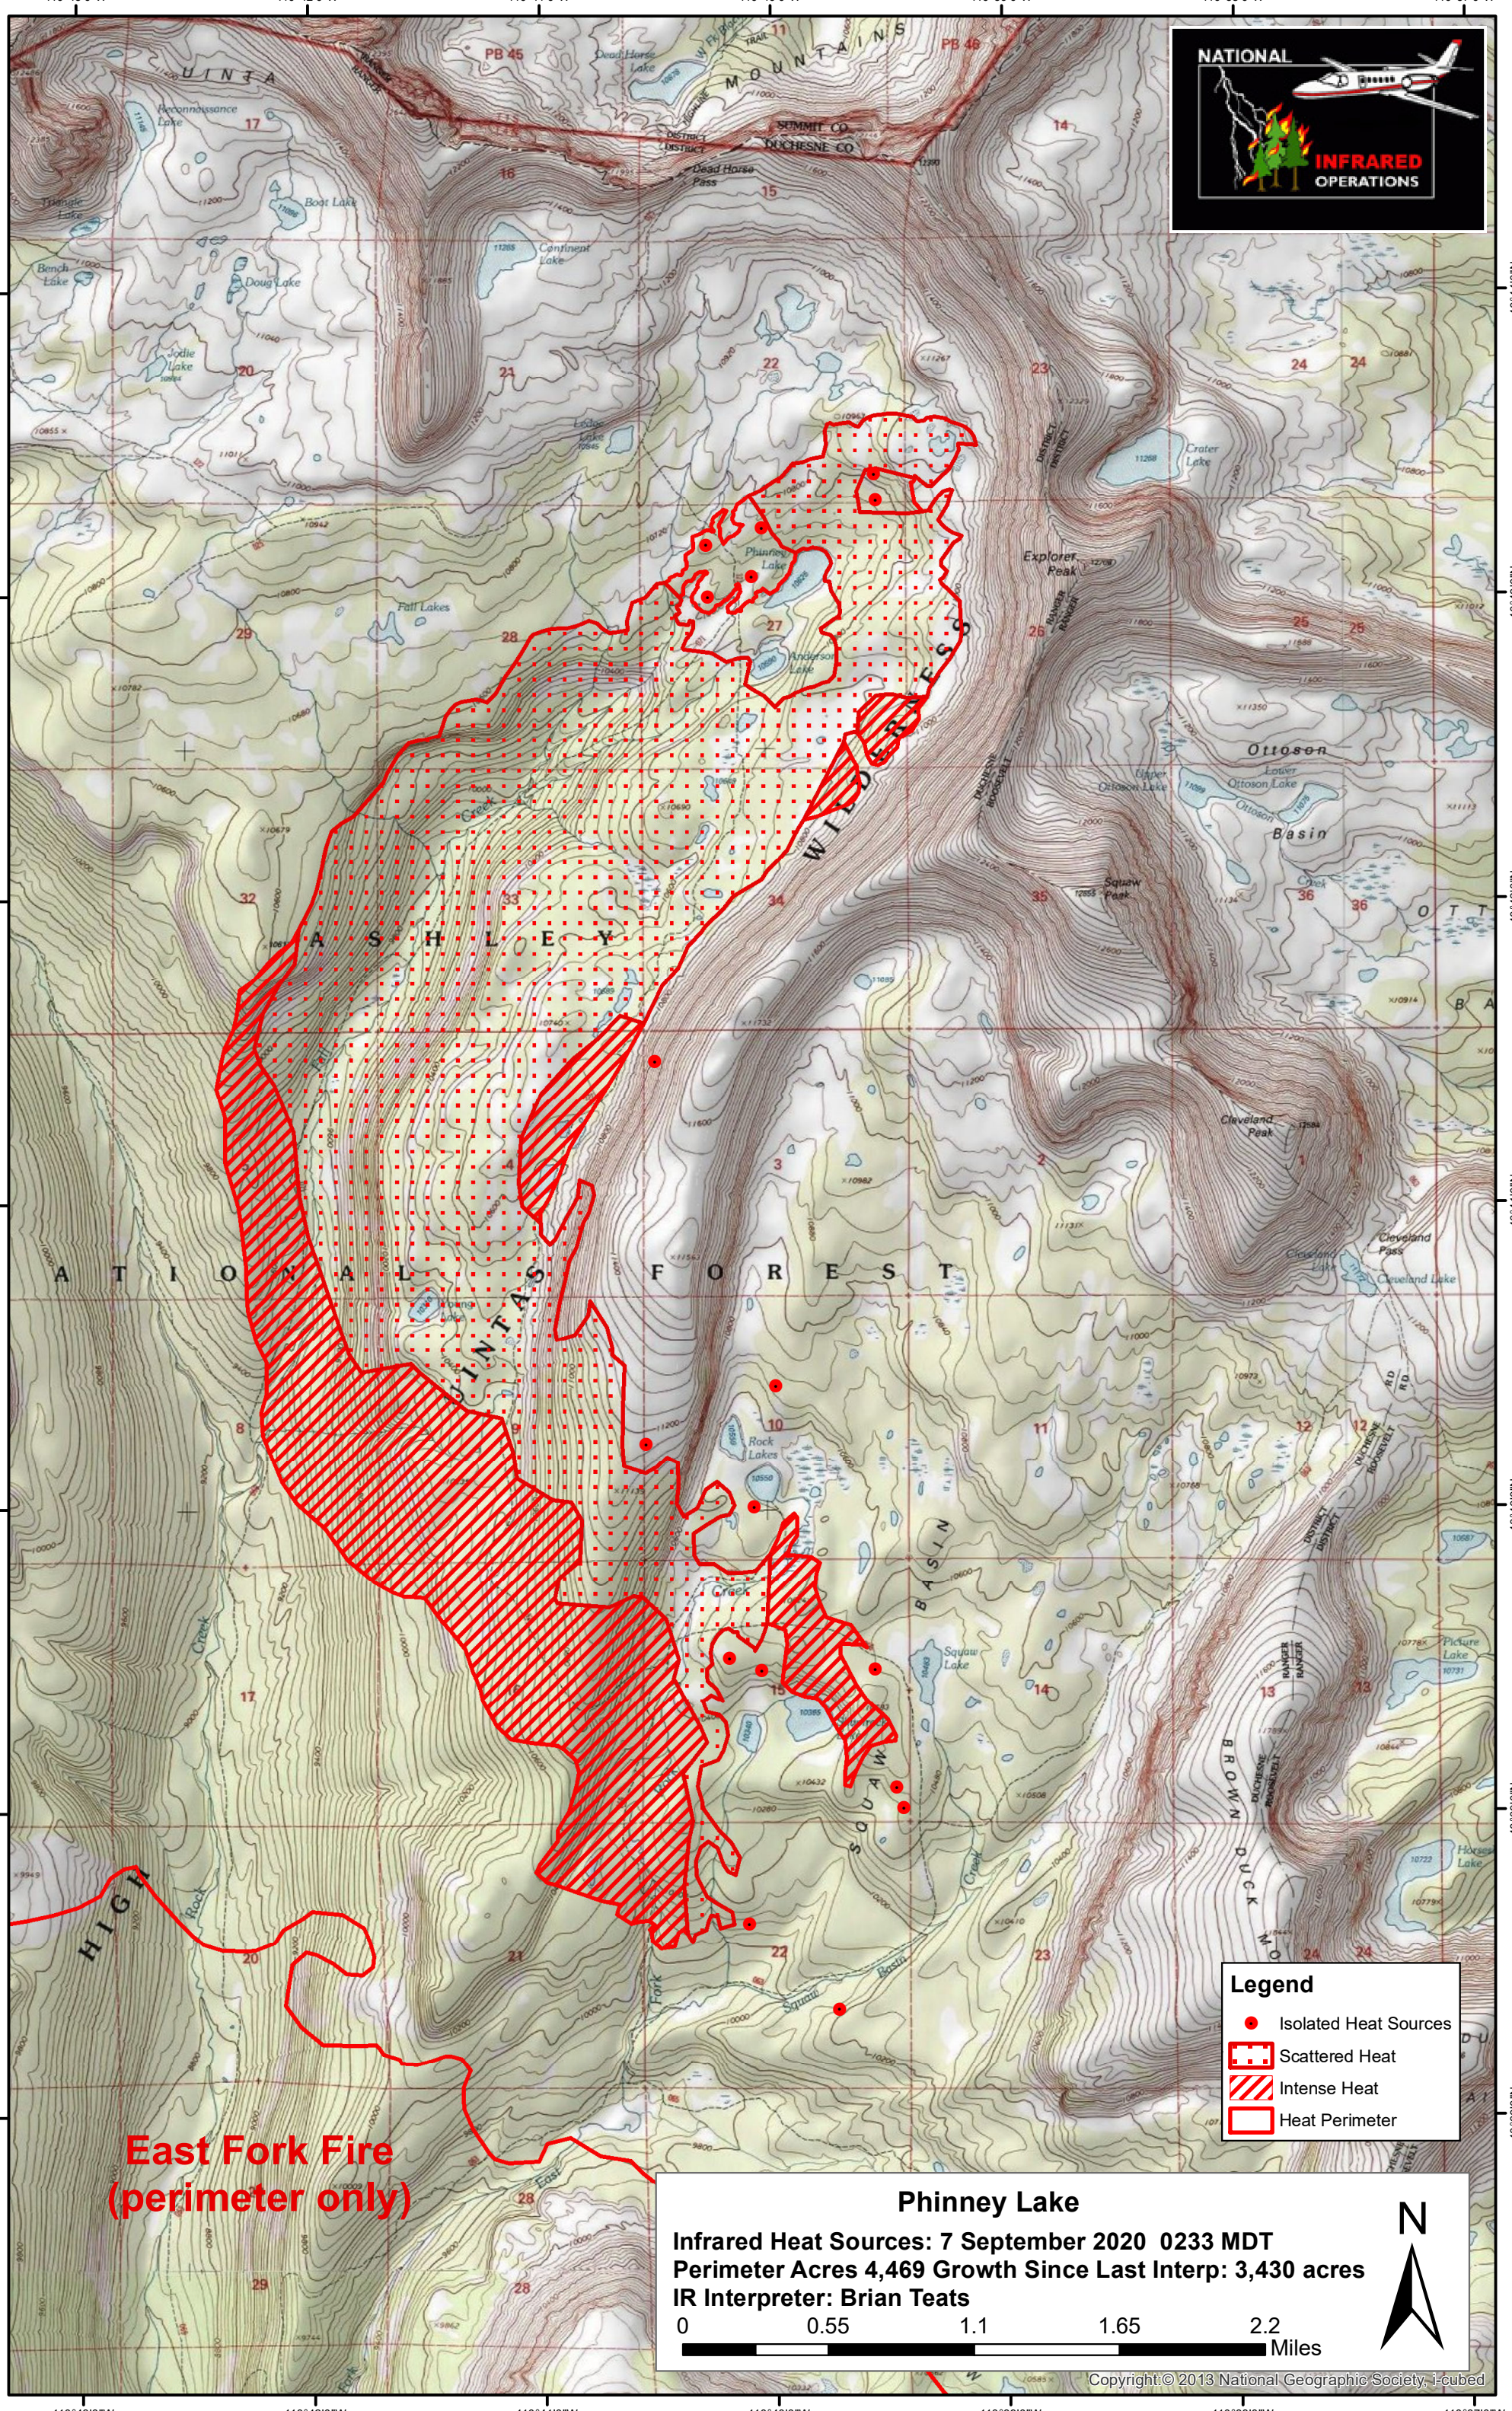

110°43'0"W 110°42'0"W 110°41'0"W 110°40'0"W 110°39'0"W 110°38'0"W 110°37'0"W

40°44'0"N  
40°43'0"N  
40°42'0"N  
40°41'0"N  
40°40'0"N  
40°39'0"N  
40°38'0"N

40°44'0"N  
40°43'0"N  
40°42'0"N  
40°41'0"N  
40°40'0"N  
40°39'0"N  
40°38'0"N

**East Fork Fire  
(perimeter only)**

**Legend**

- Isolated Heat Sources
- + Scattered Heat
- / Intense Heat
- Heat Perimeter

**Phinney Lake**  
 Infrared Heat Sources: 7 September 2020 0233 MDT  
 Perimeter Acres 4,469 Growth Since Last Interp: 3,430 acres  
 IR Interpreter: Brian Teats

0      0.55      1.1      1.65      2.2  
 Miles

110°43'0"W 110°42'0"W 110°41'0"W 110°40'0"W 110°39'0"W 110°38'0"W 110°37'0"W