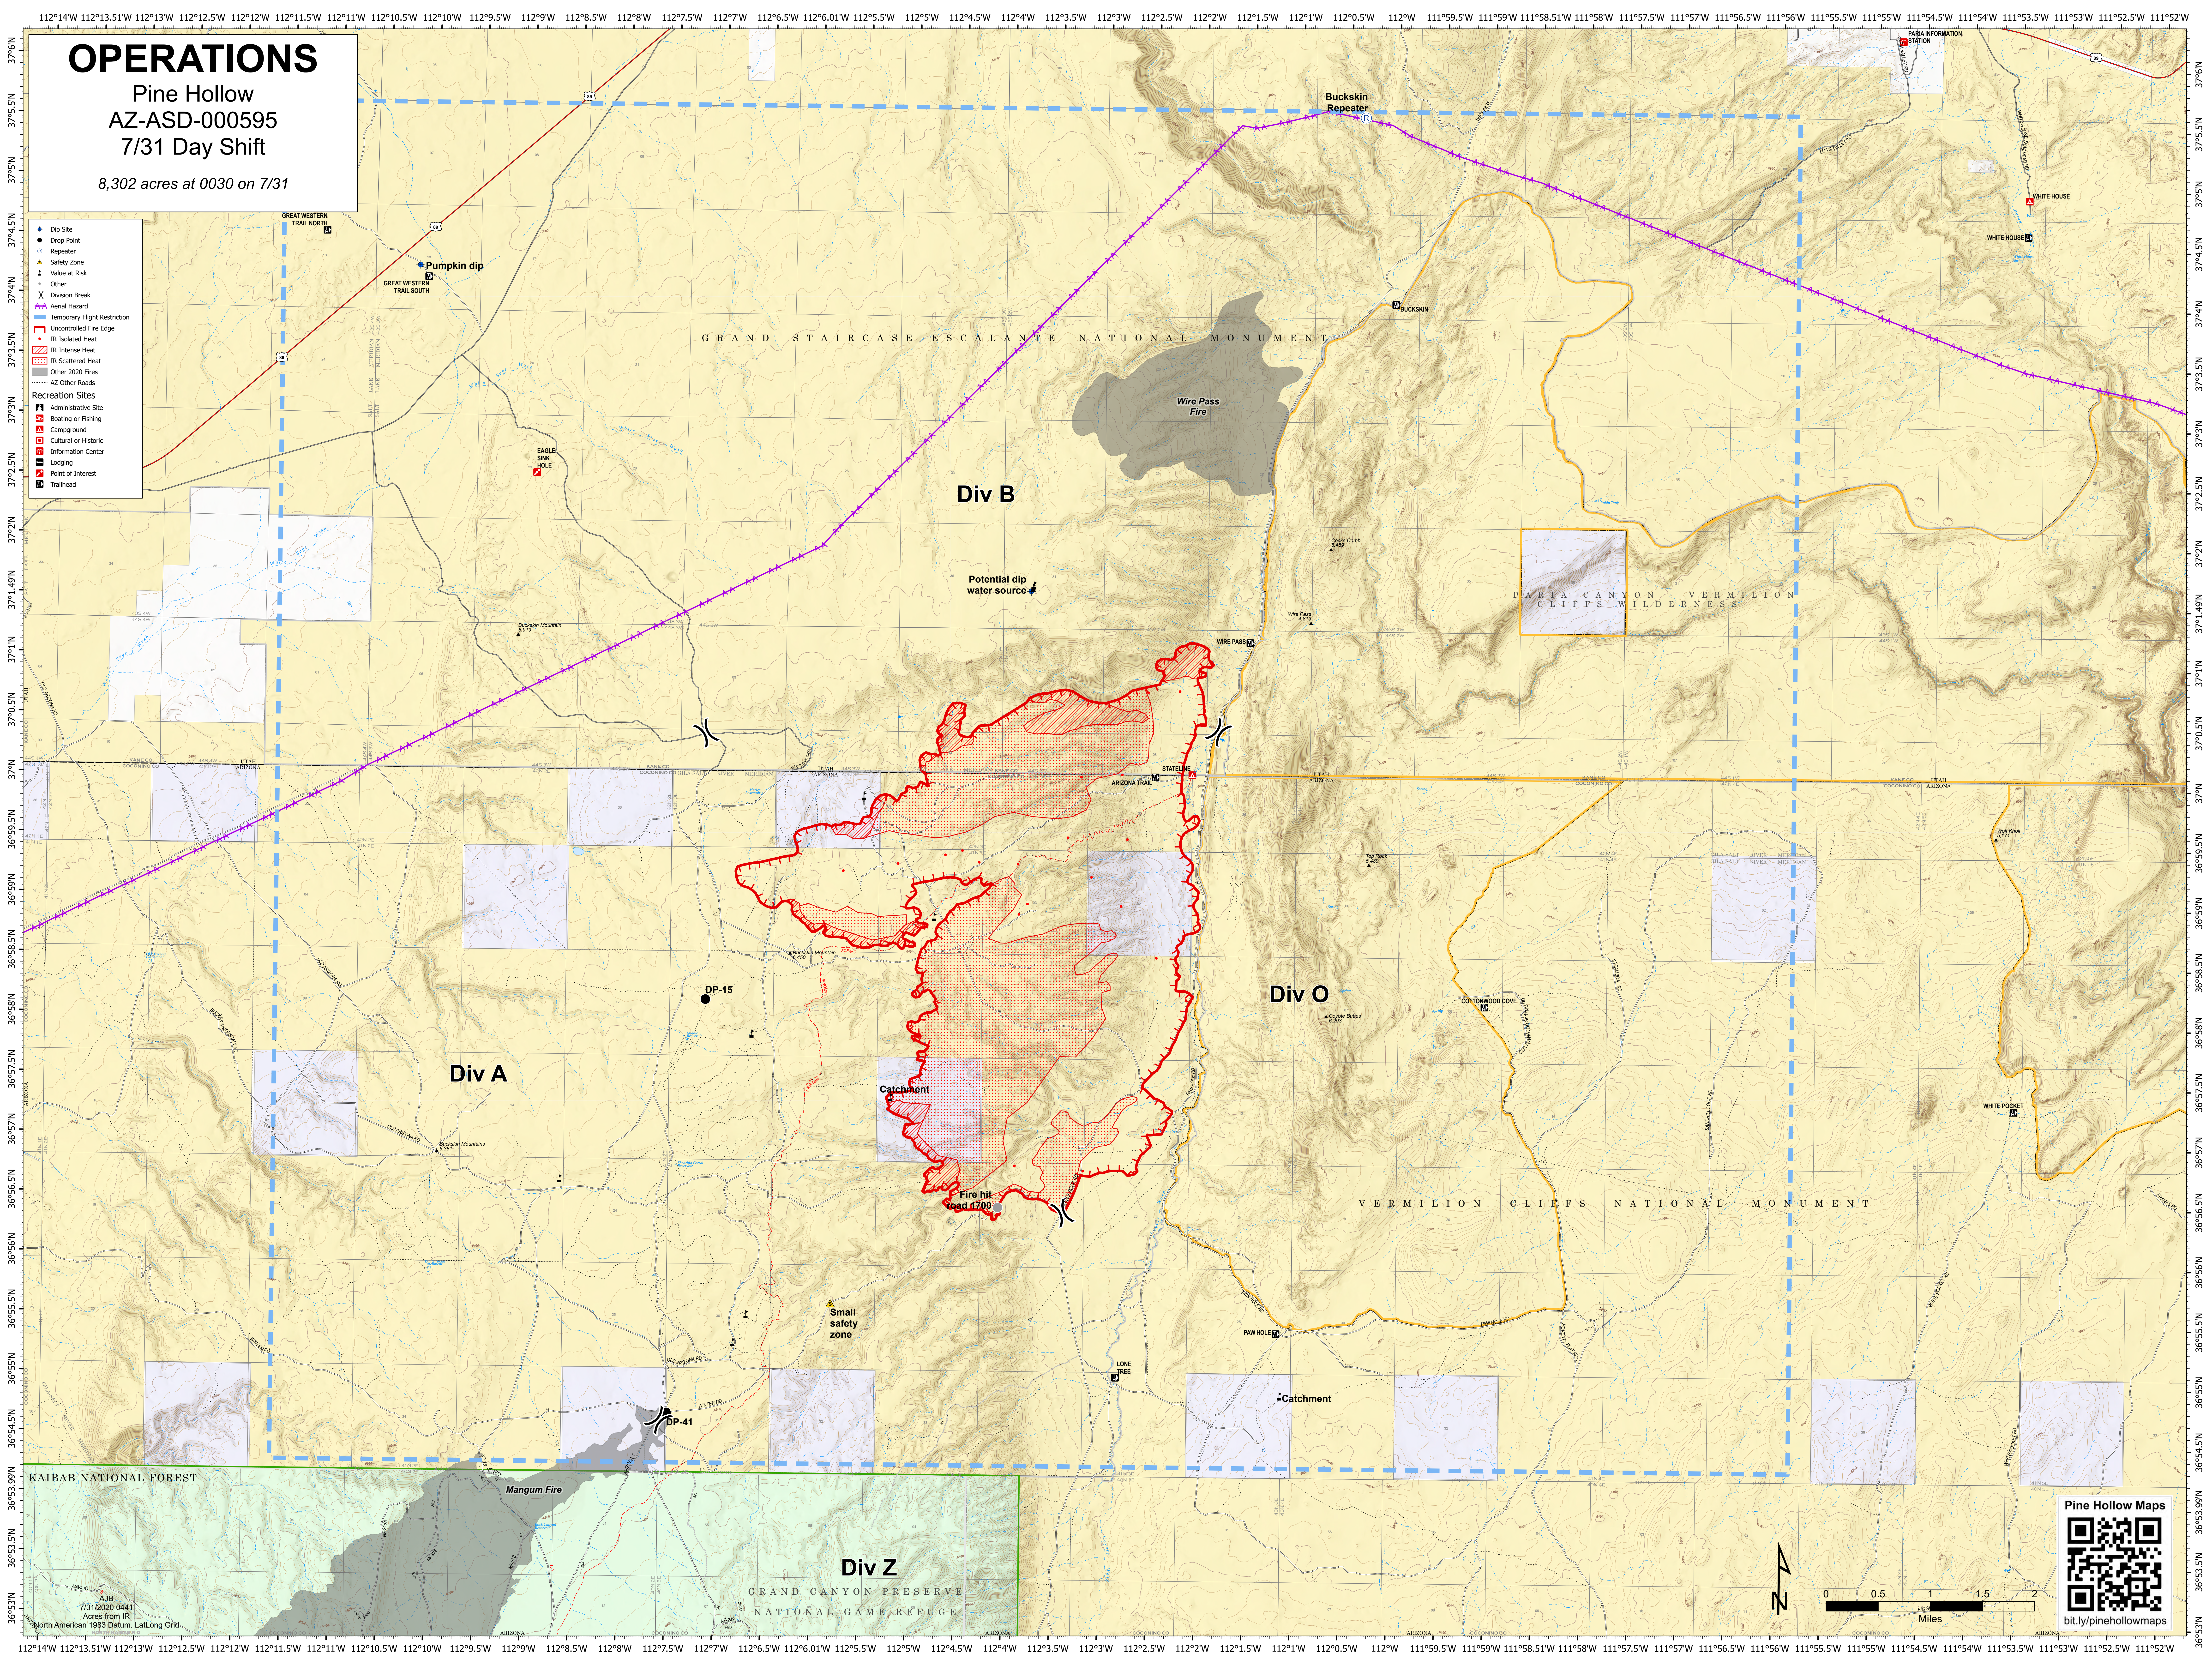

OPERATIONS

Pine Hollow
AZ-ASD-000595
7/31 Day Shift

8,302 acres at 0030 on 7/31

- Dip Site
 - Drop Point
 - Repeater
 - Safety Zone
 - Value at Risk
 - Other
 - Division Break
 - Aerial Hazard
 - Temporary Flight Restriction
 - Uncontrolled Fire Edge
 - IR Intense Heat
 - IR Isolated Heat
 - IR Intense Heat
 - IR Scattered Heat
 - Over 2000 Feet
 - AZ Other Roads
- Recreation Sites
- Administrative Site
 - Boating or Fishing
 - Campground
 - Cultural or Historic
 - Information Center
 - Lodging
 - Point of Interest
 - Trailhead

Pine Hollow Maps

bit.ly/pinehollowmaps