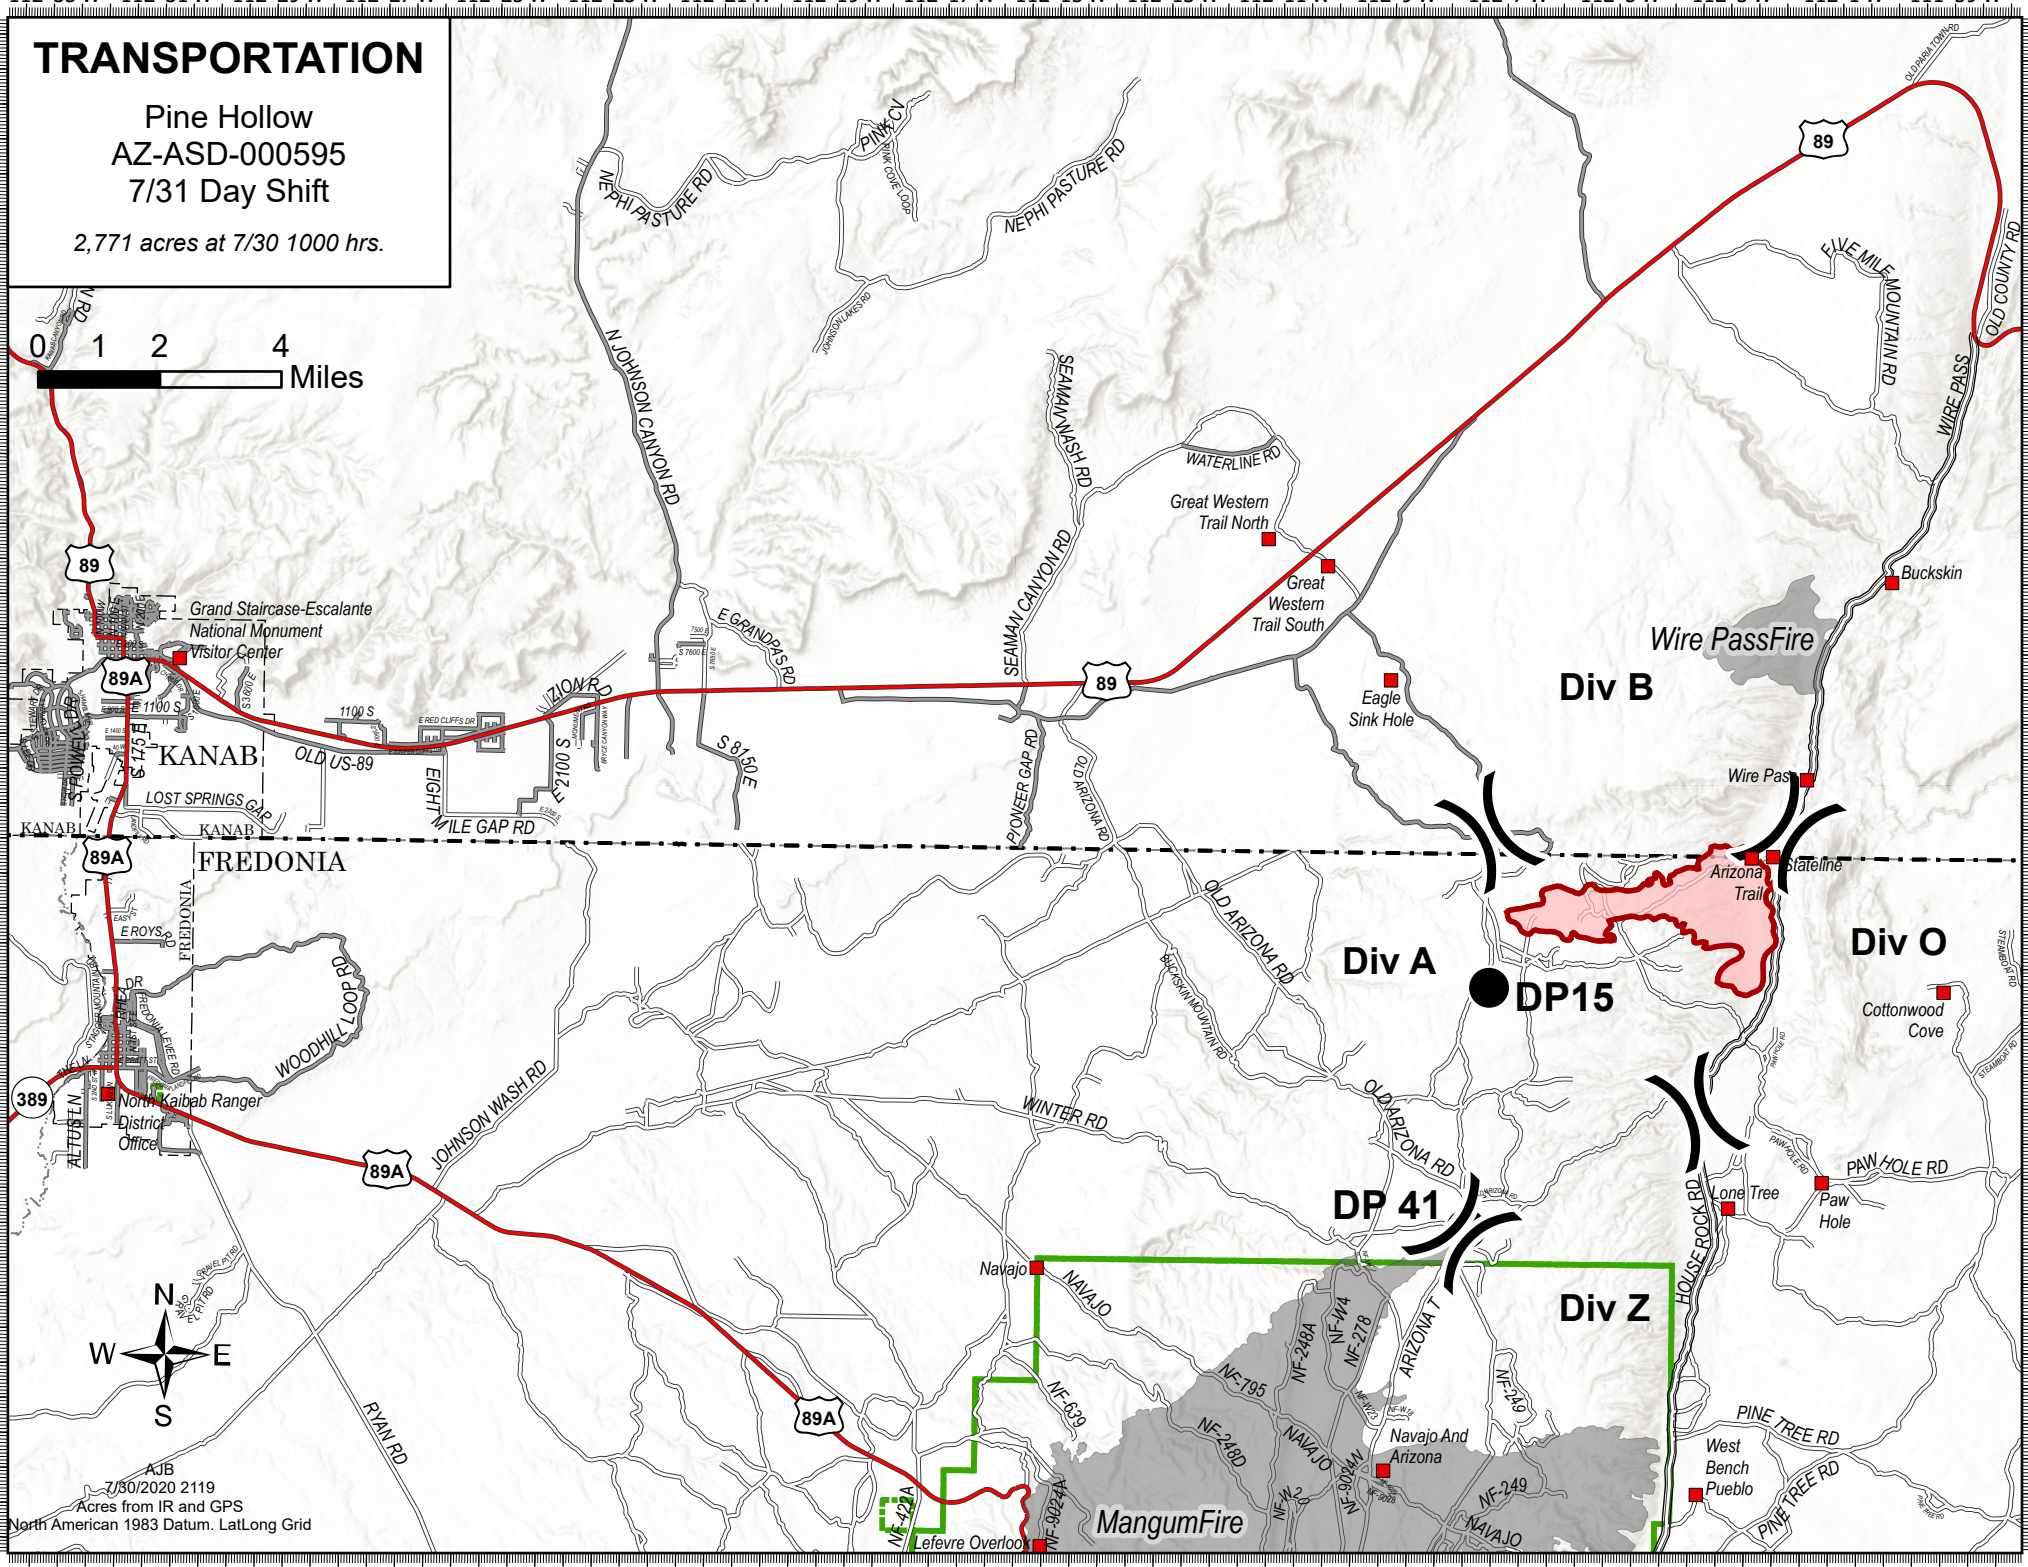

# TRANSPORTATION

Pine Hollow  
AZ-ASD-000595  
7/31 Day Shift

2,771 acres at 7/30 1000 hrs.

AJB  
7/30/2020 2119  
Acres from IR and GPS  
North American 1983 Datum. LatLong Grid