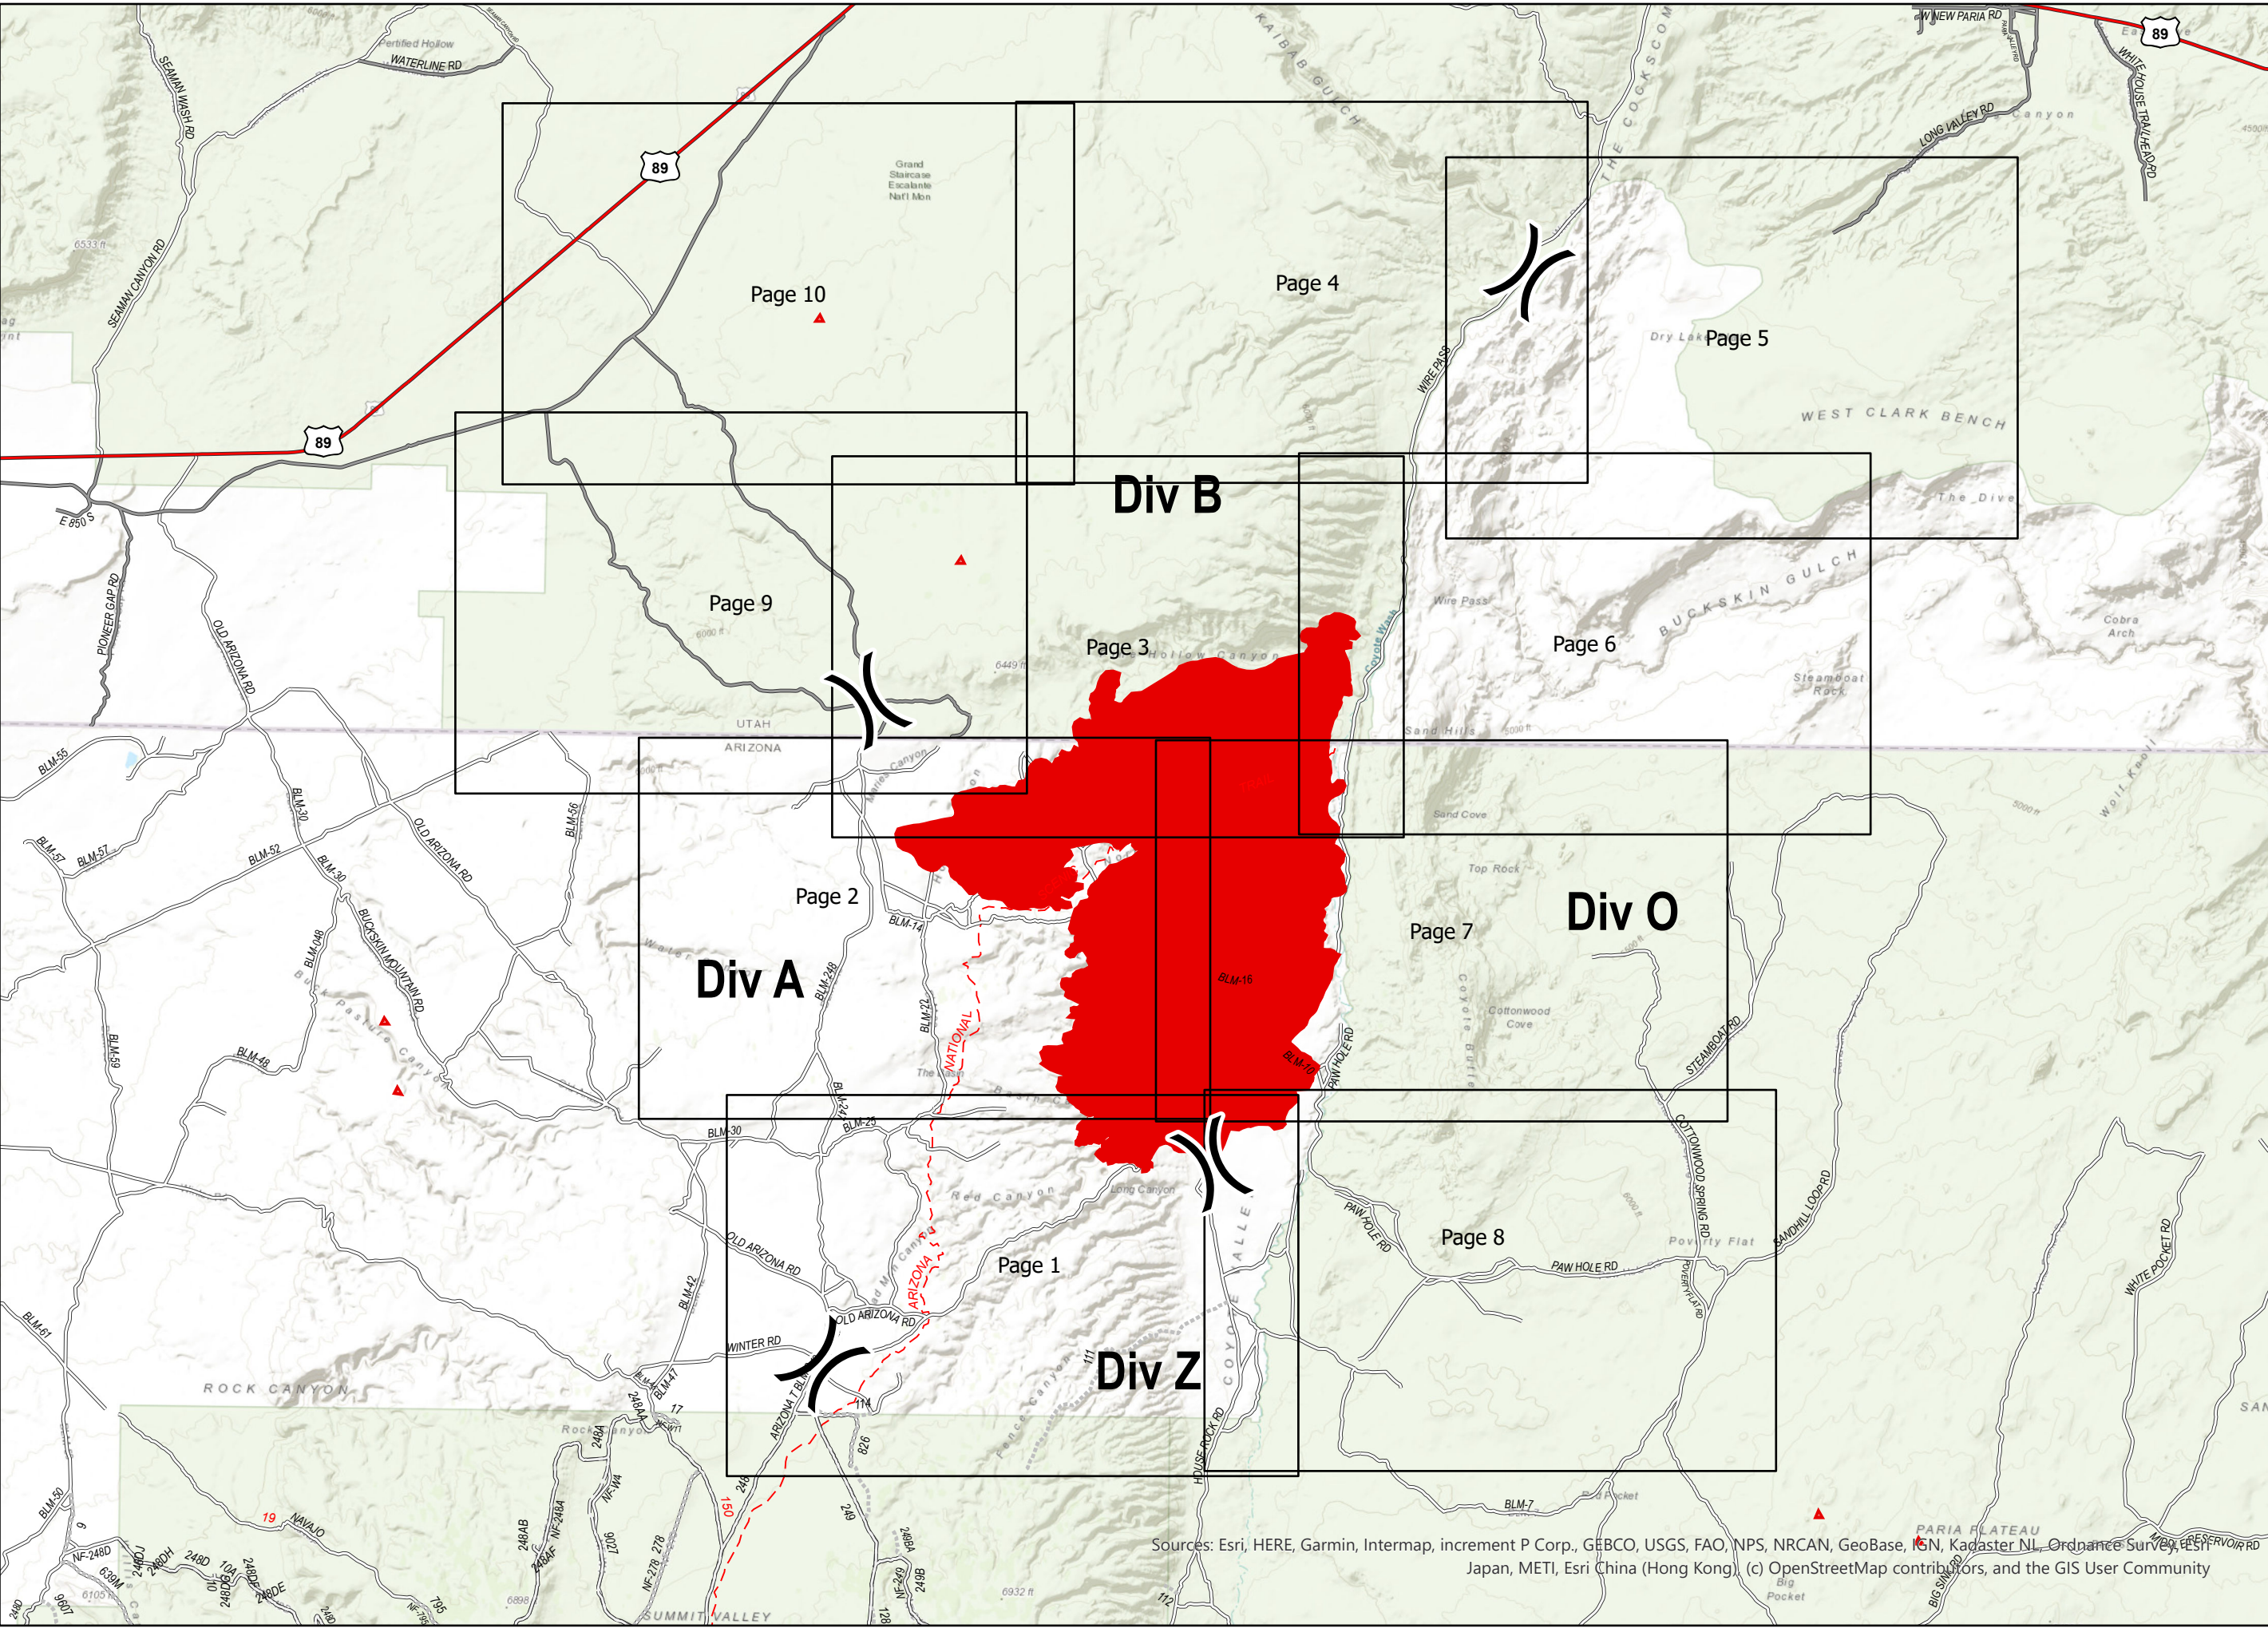

**IAP Map**  
Pine Hollow  
AZ-ASD-000595  
7/31/20 Day  
Appx 2,773 acres  
at 7/30/2020 1000hrs

**Div B**

**Div A**

**Div O**

**Div Z**

Page 10

Page 4

Page 5

Page 9

Page 3

Page 6

Page 2

Page 7

Page 1

Page 8

Sources: Esri, HERE, Garmin, Intermap, increment P Corp., GEBCO, USGS, FAO, NPS, NRCAN, GeoBase, IGN, Kadaster NL, Ordnance Survey, Esri Japan, METI, Esri China (Hong Kong), (c) OpenStreetMap contributors, and the GIS User Community

Pine Hollow Maps

bit.ly/pinehollowmaps

Map Prepared By: Kyson Coombs  
Current Time: 7/31/2020 0100 hrs  
Acres from Flight  
WGS84 Lat/Log grid