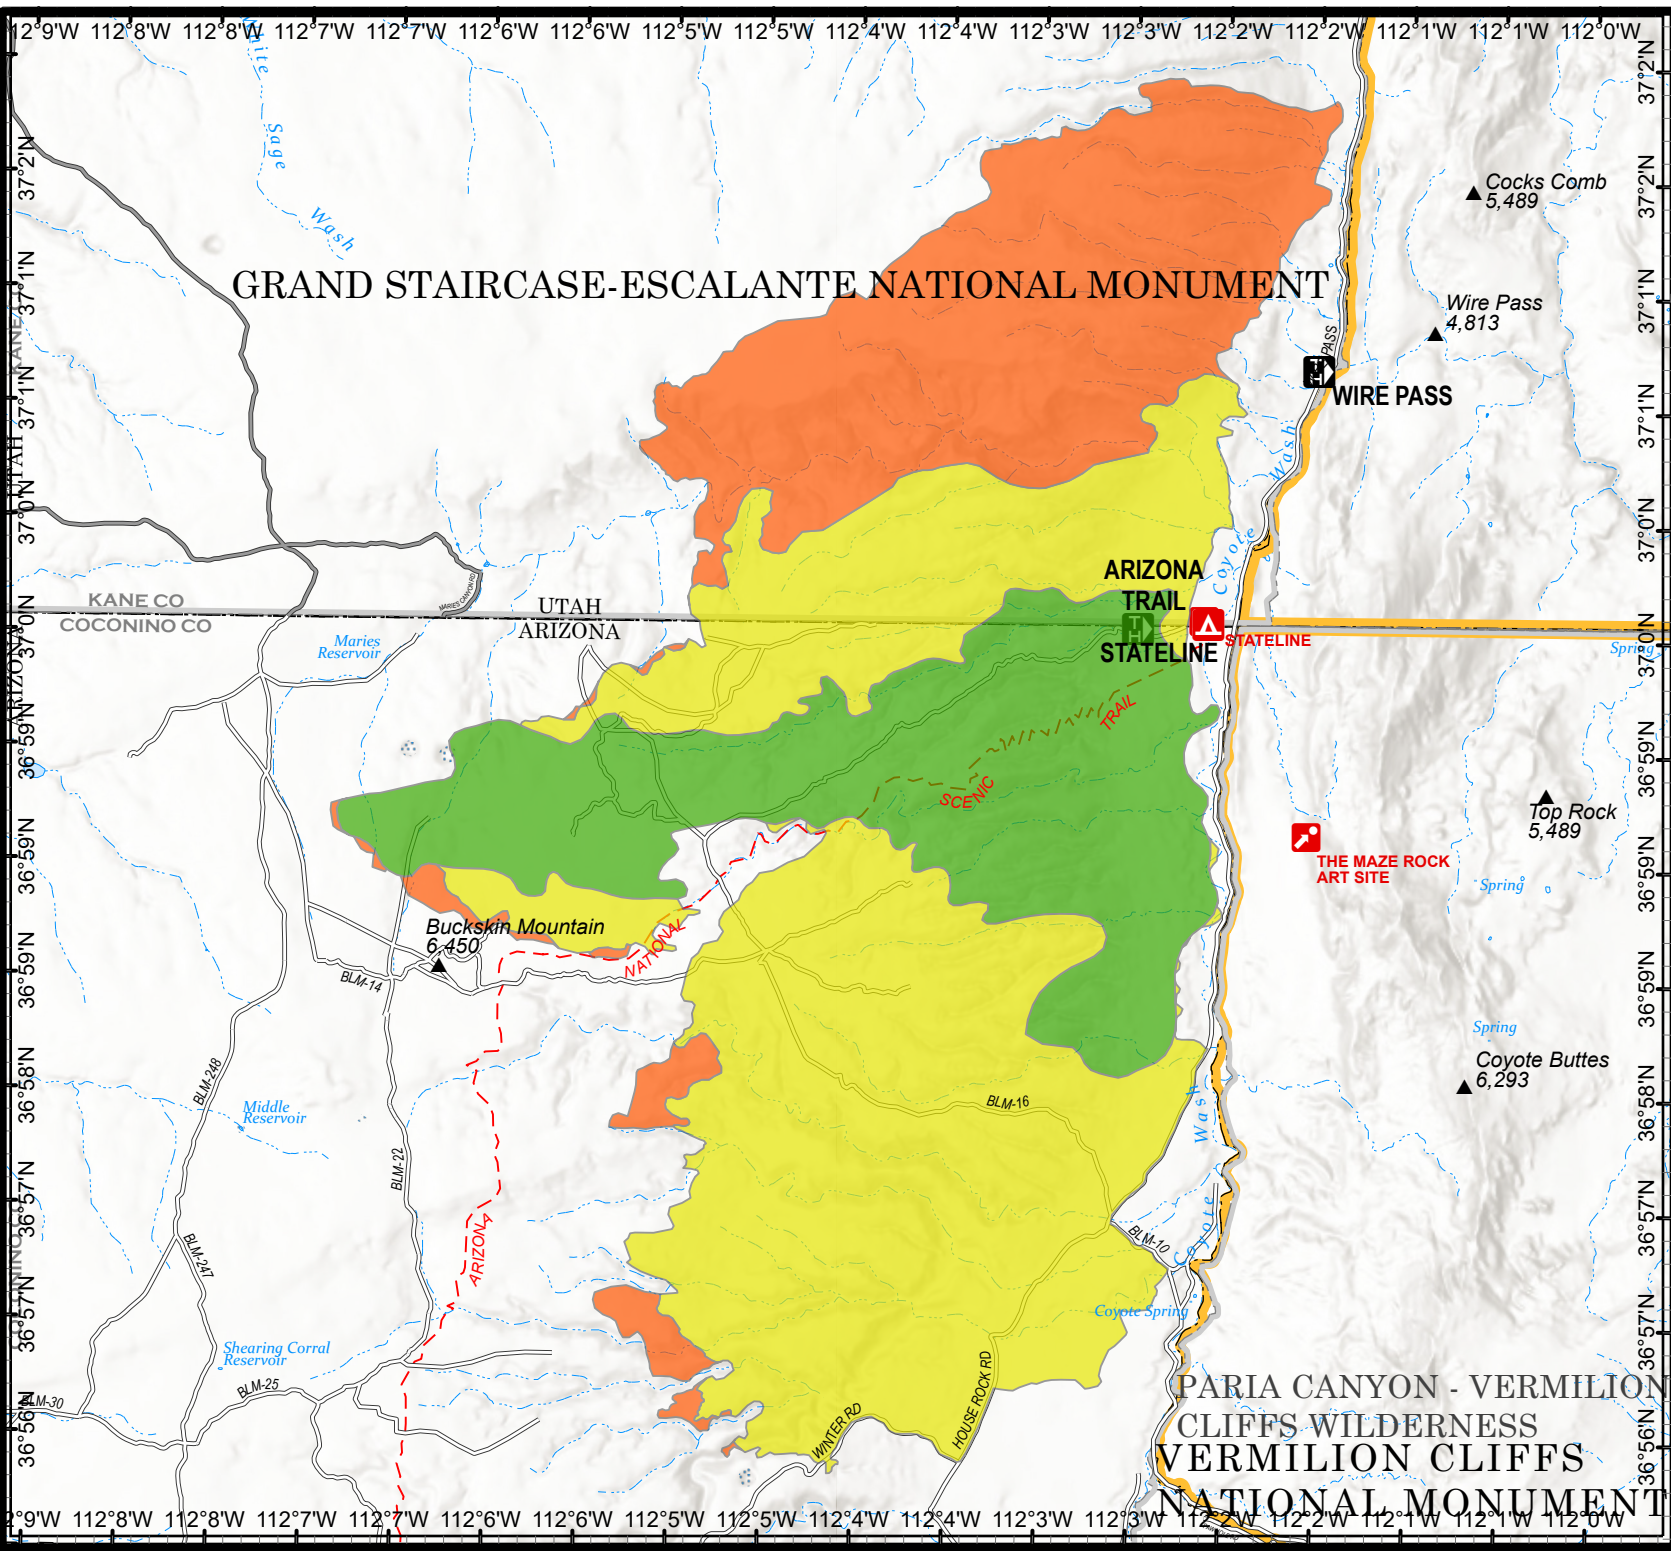

Pine Hollow Fire

AZ-ASD-000595

Progression Map

August 1, 2020
appx. 11,185 acres

Date	Acres Burned	Total Acres
7/30/2020 10:00	2,771	2,771
7/31/2020 03:00	5,533	8,304
7/31/2020 22:00	2,881	11,185

Projection: NAD83 UTM Zone 11N
Lat-Long Grid Ticks: 5' minute interval