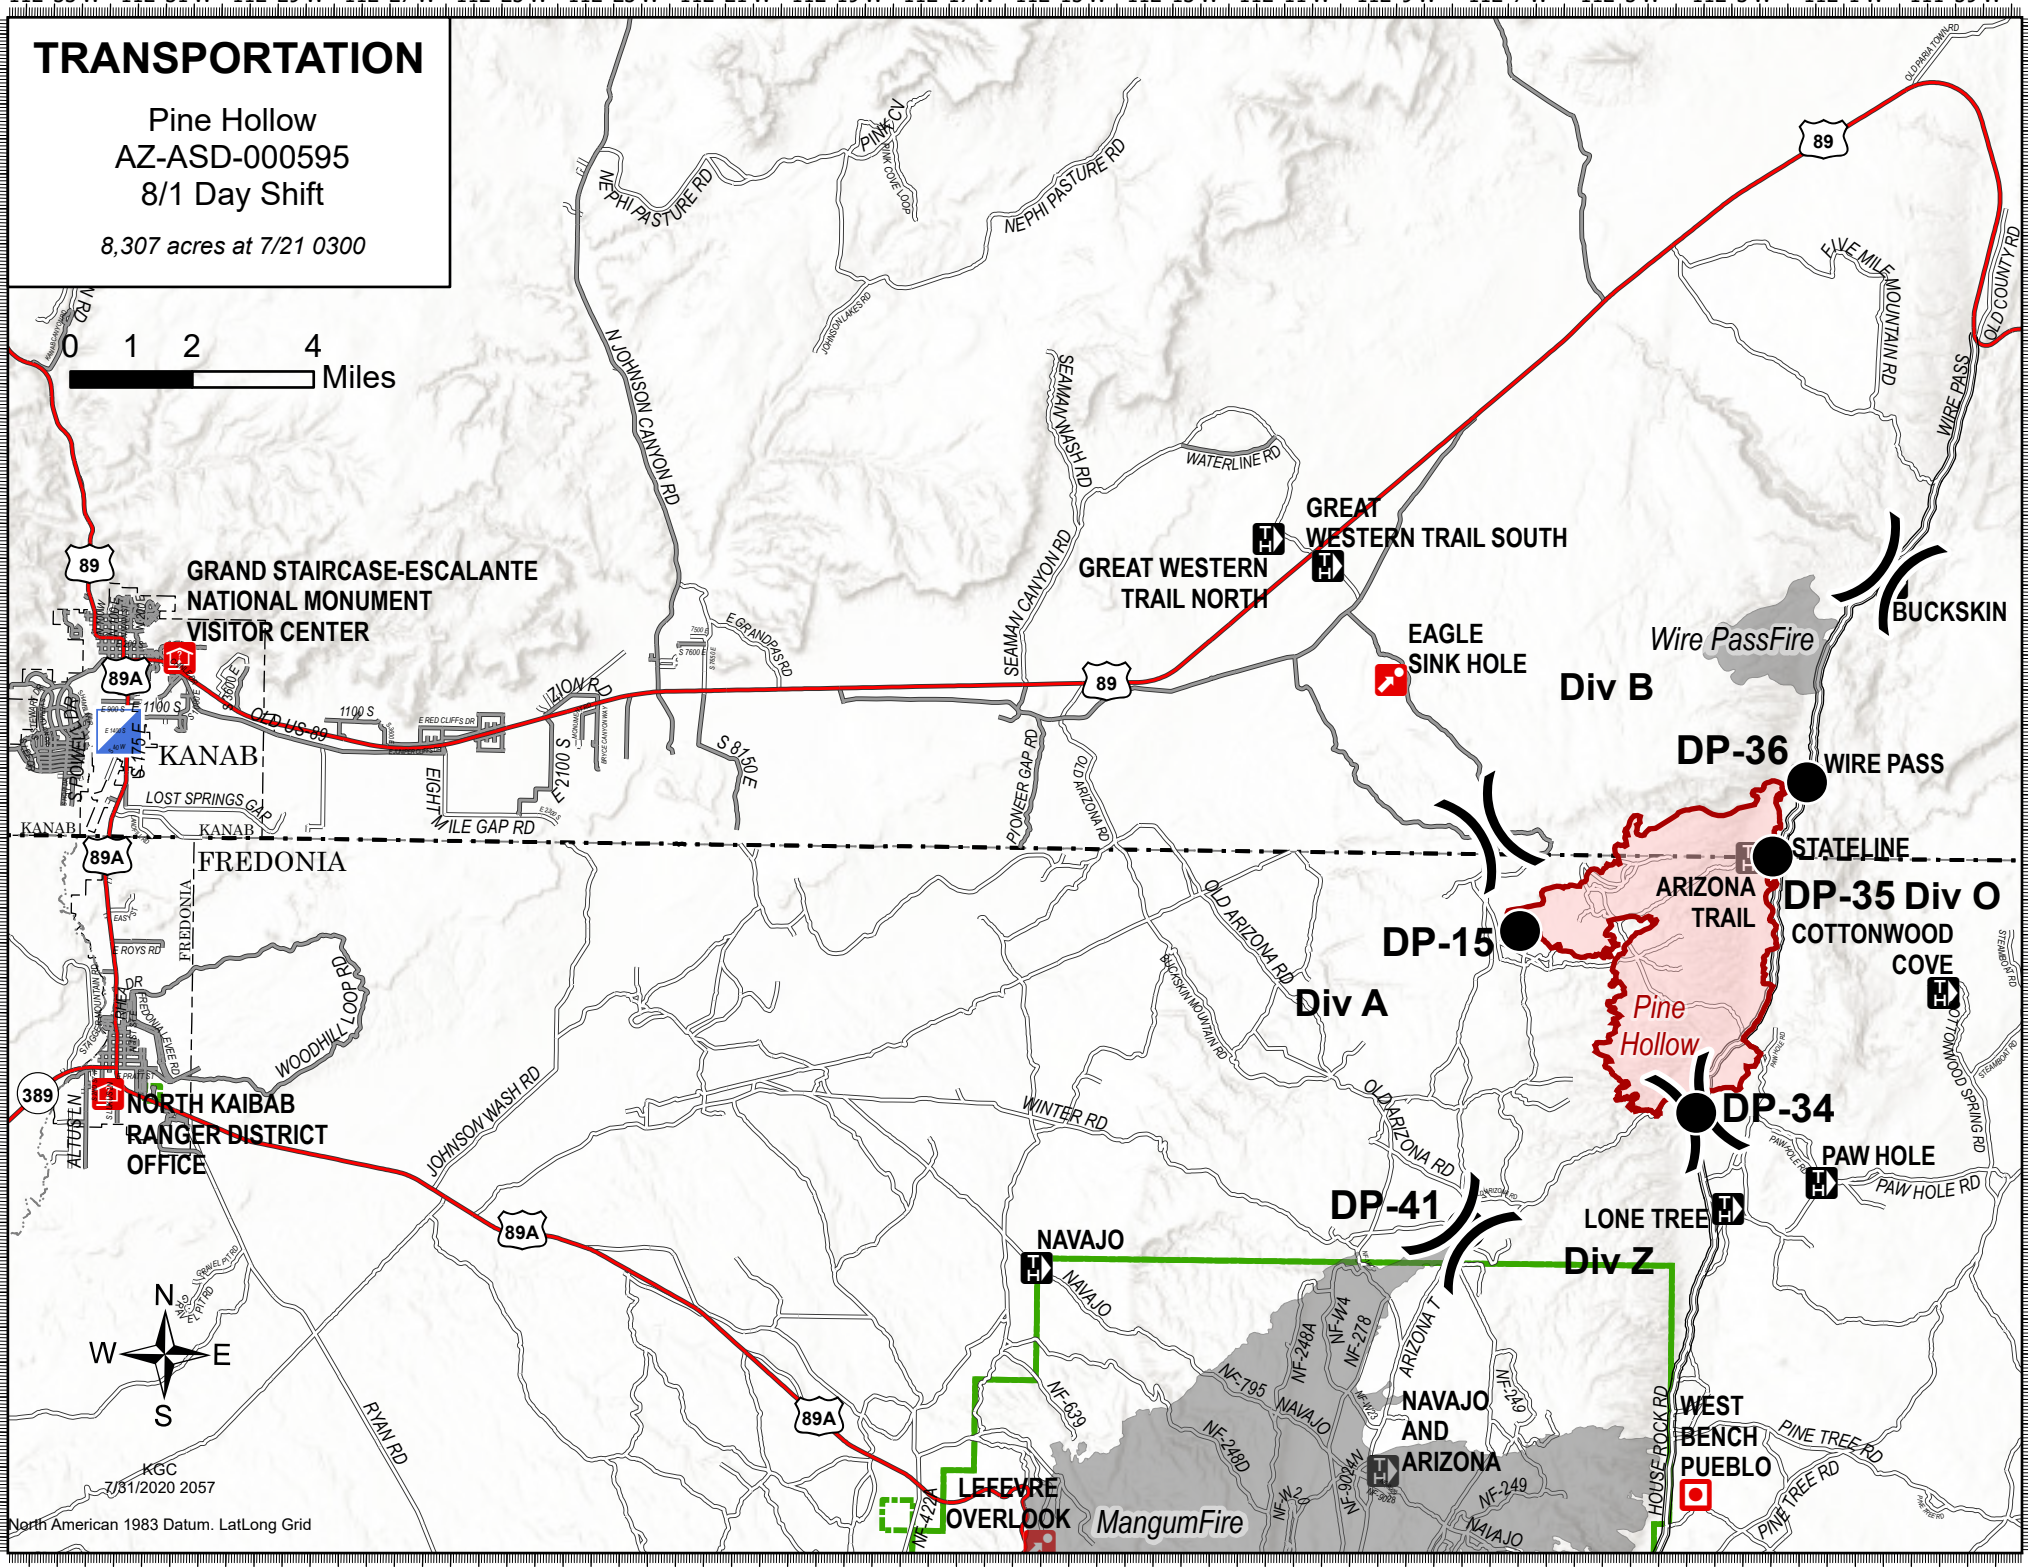

TRANSPORTATION

Pine Hollow
AZ-ASD-000595
8/1 Day Shift

8,307 acres at 7/21 0300

KGC
7/31/2020 2057
North American 1983 Datum, LatLong Grid