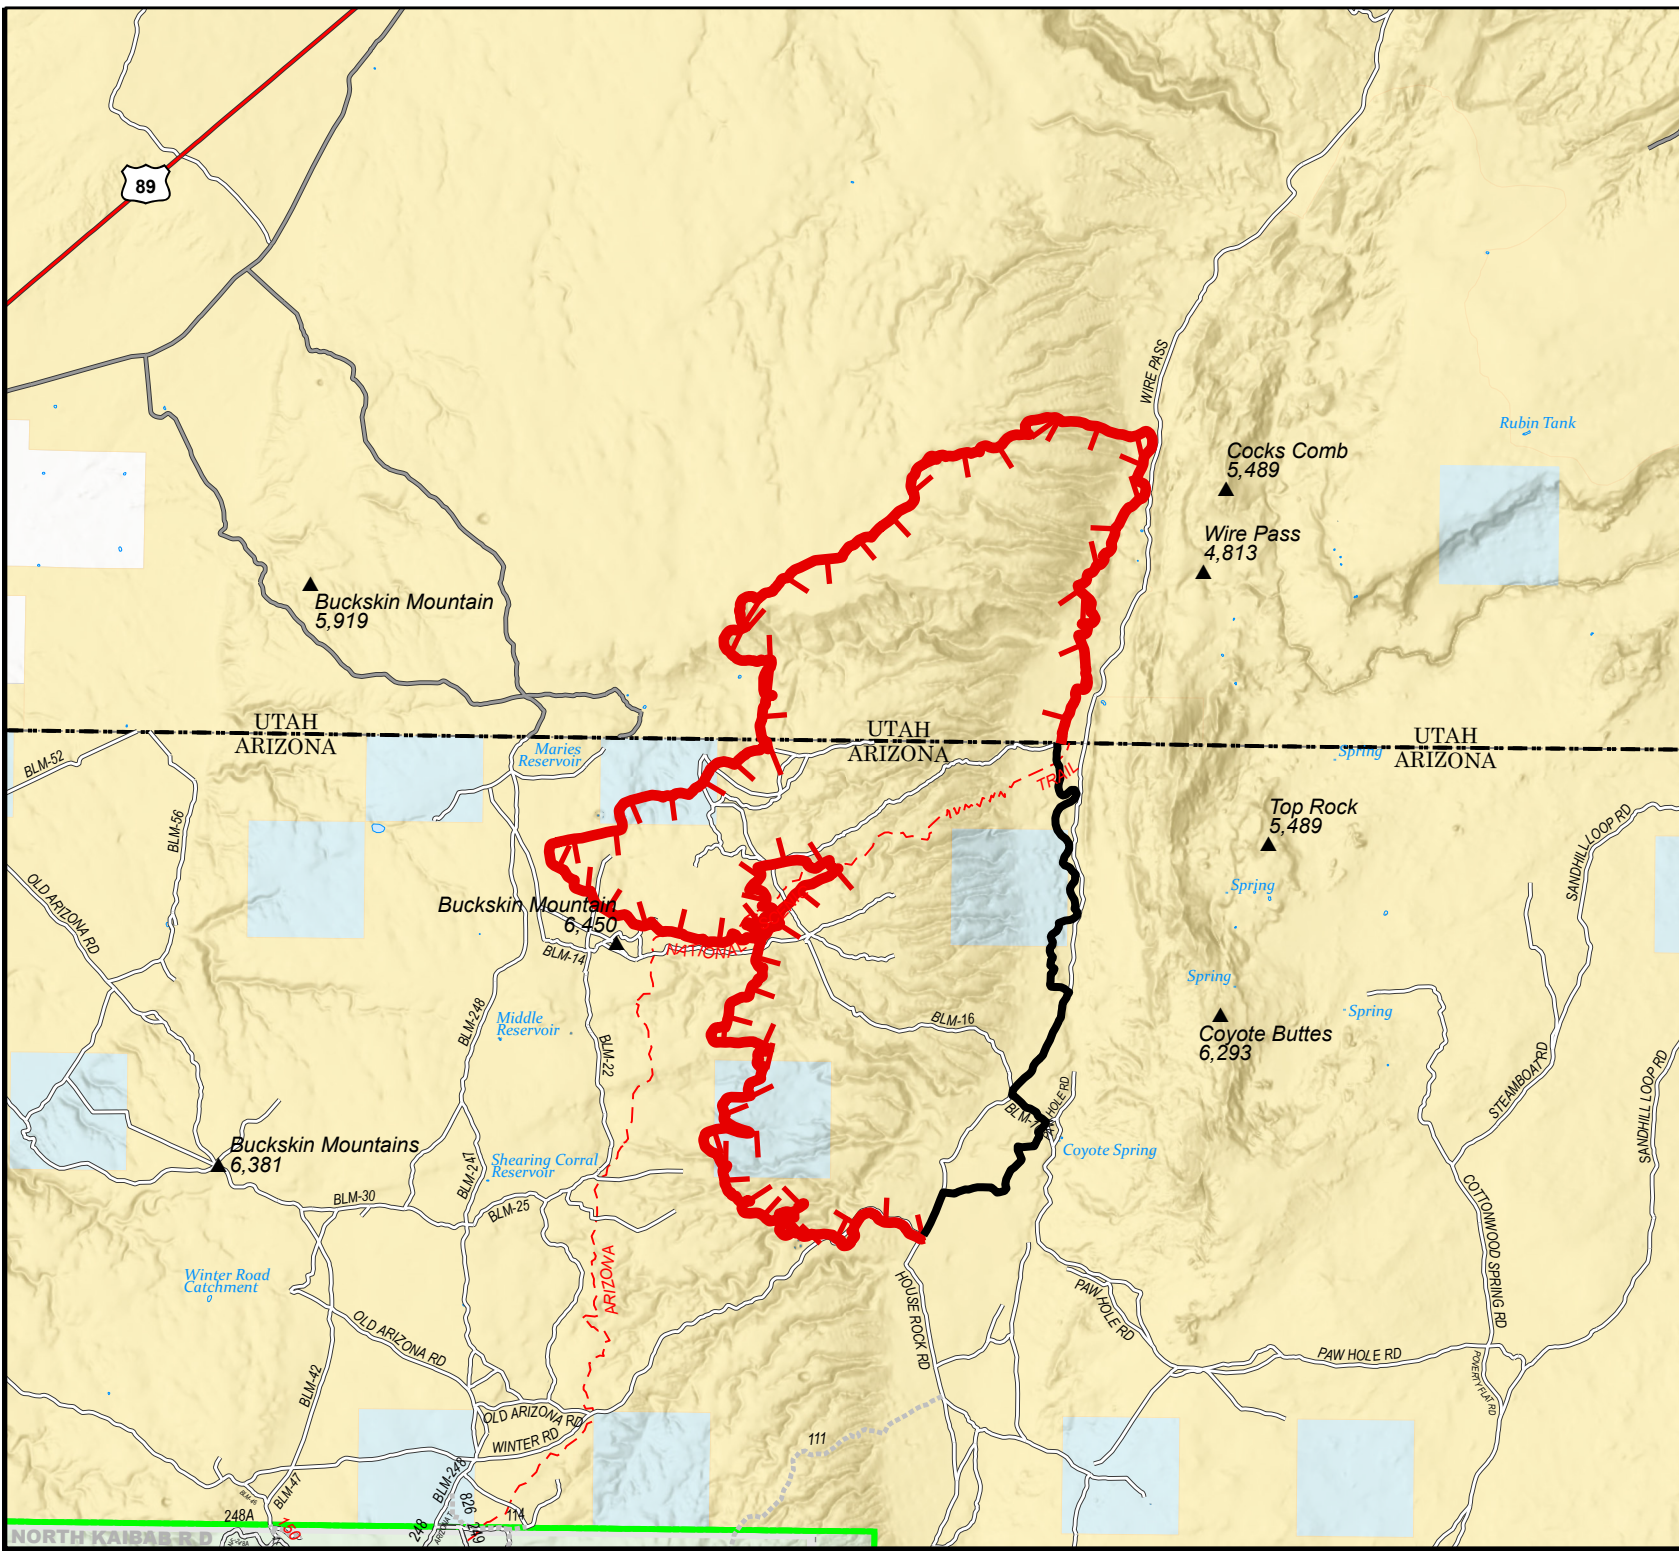

Pine Hollow Fire AZ-ASD-000595 Ownership Map August 2, 2020 appx. 11,275 acres

Land Management Agency

BLM
PVT
State
USFS

Owner	Acres	Percent
Arizona BLM	6,148	55%
Utah BLM	3,879	34%
Arizona State	1,248	11%
Totals	11,275	100%

Projection: NAD83 UTM Zone 12 N
Lat-Long Grid Ticks: 5' minute interval

0 0.5 1 2 3
Miles