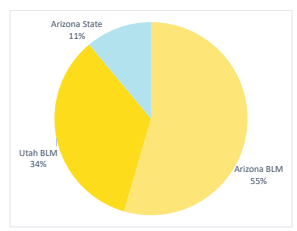

Pine Hollow Fire AZ-ASD-000595 Ownership Map August 2, 2020 appx. 11,275 acres

Land Management Agency

BLM
PVT
State
USFS

Owner	Acres	Percent
Arizona BLM	6,148	55%
Utah BLM	3,879	34%
Arizona State	1,248	11%
Totals	11,275	100%