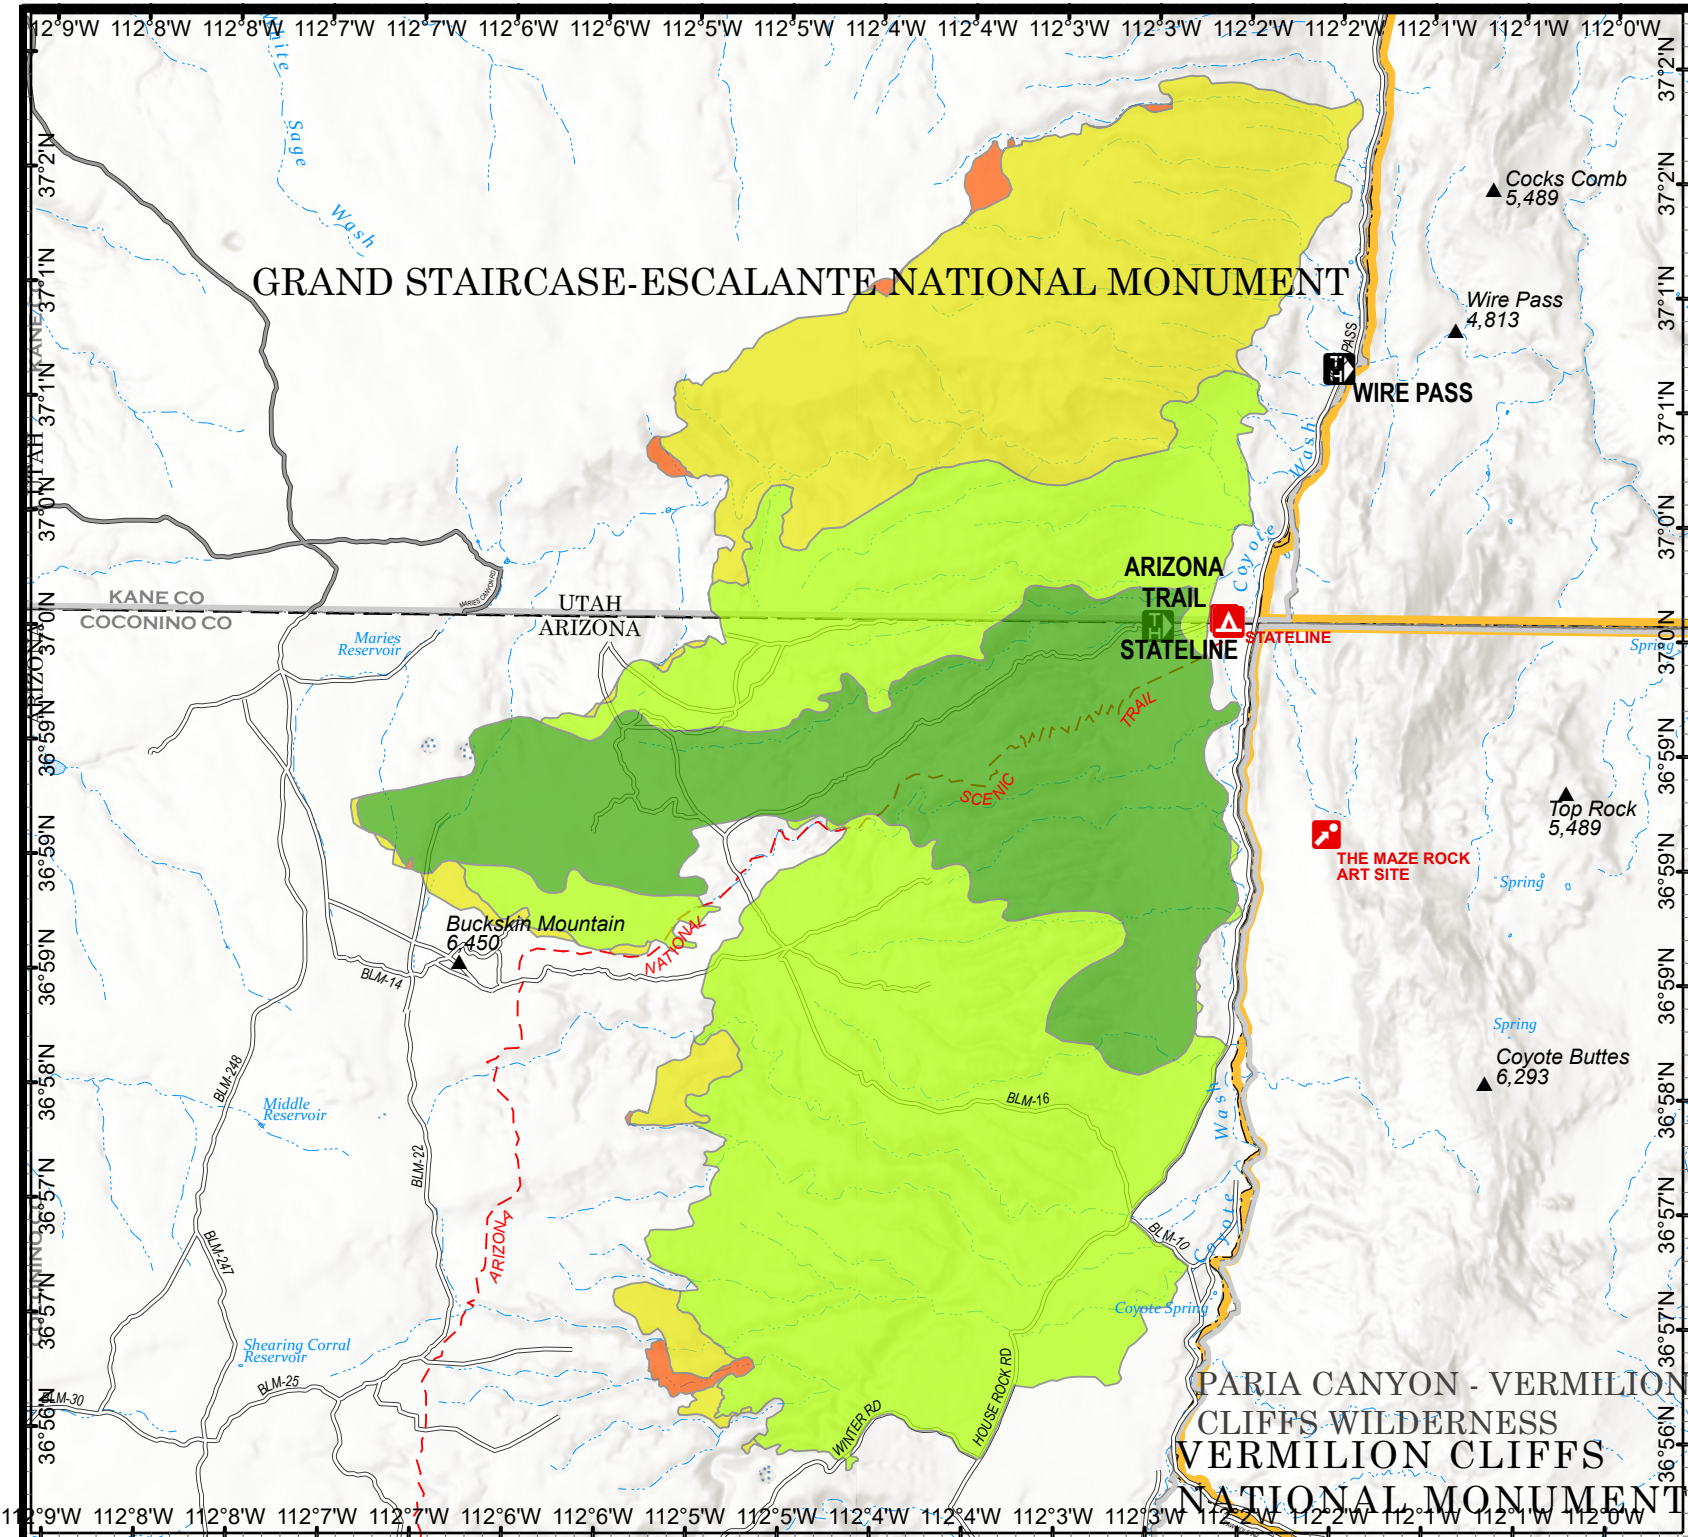

Pine Hollow Fire

AZ-ASD-000595

Progression Map

August 1, 2020
appx. 11,185 acres

Date	Acres Burned	Total Acres
7/30/2020 10:00	2,773	2,773
7/31/2020 03:00	5,533	8,306
7/31/2020 22:00	2,881	11,187
8/1/2020 22:00	88	11,275

Projection: NAD83 UTM Zone 11N
 Lat-Long Grid Ticks: 5' minute interval