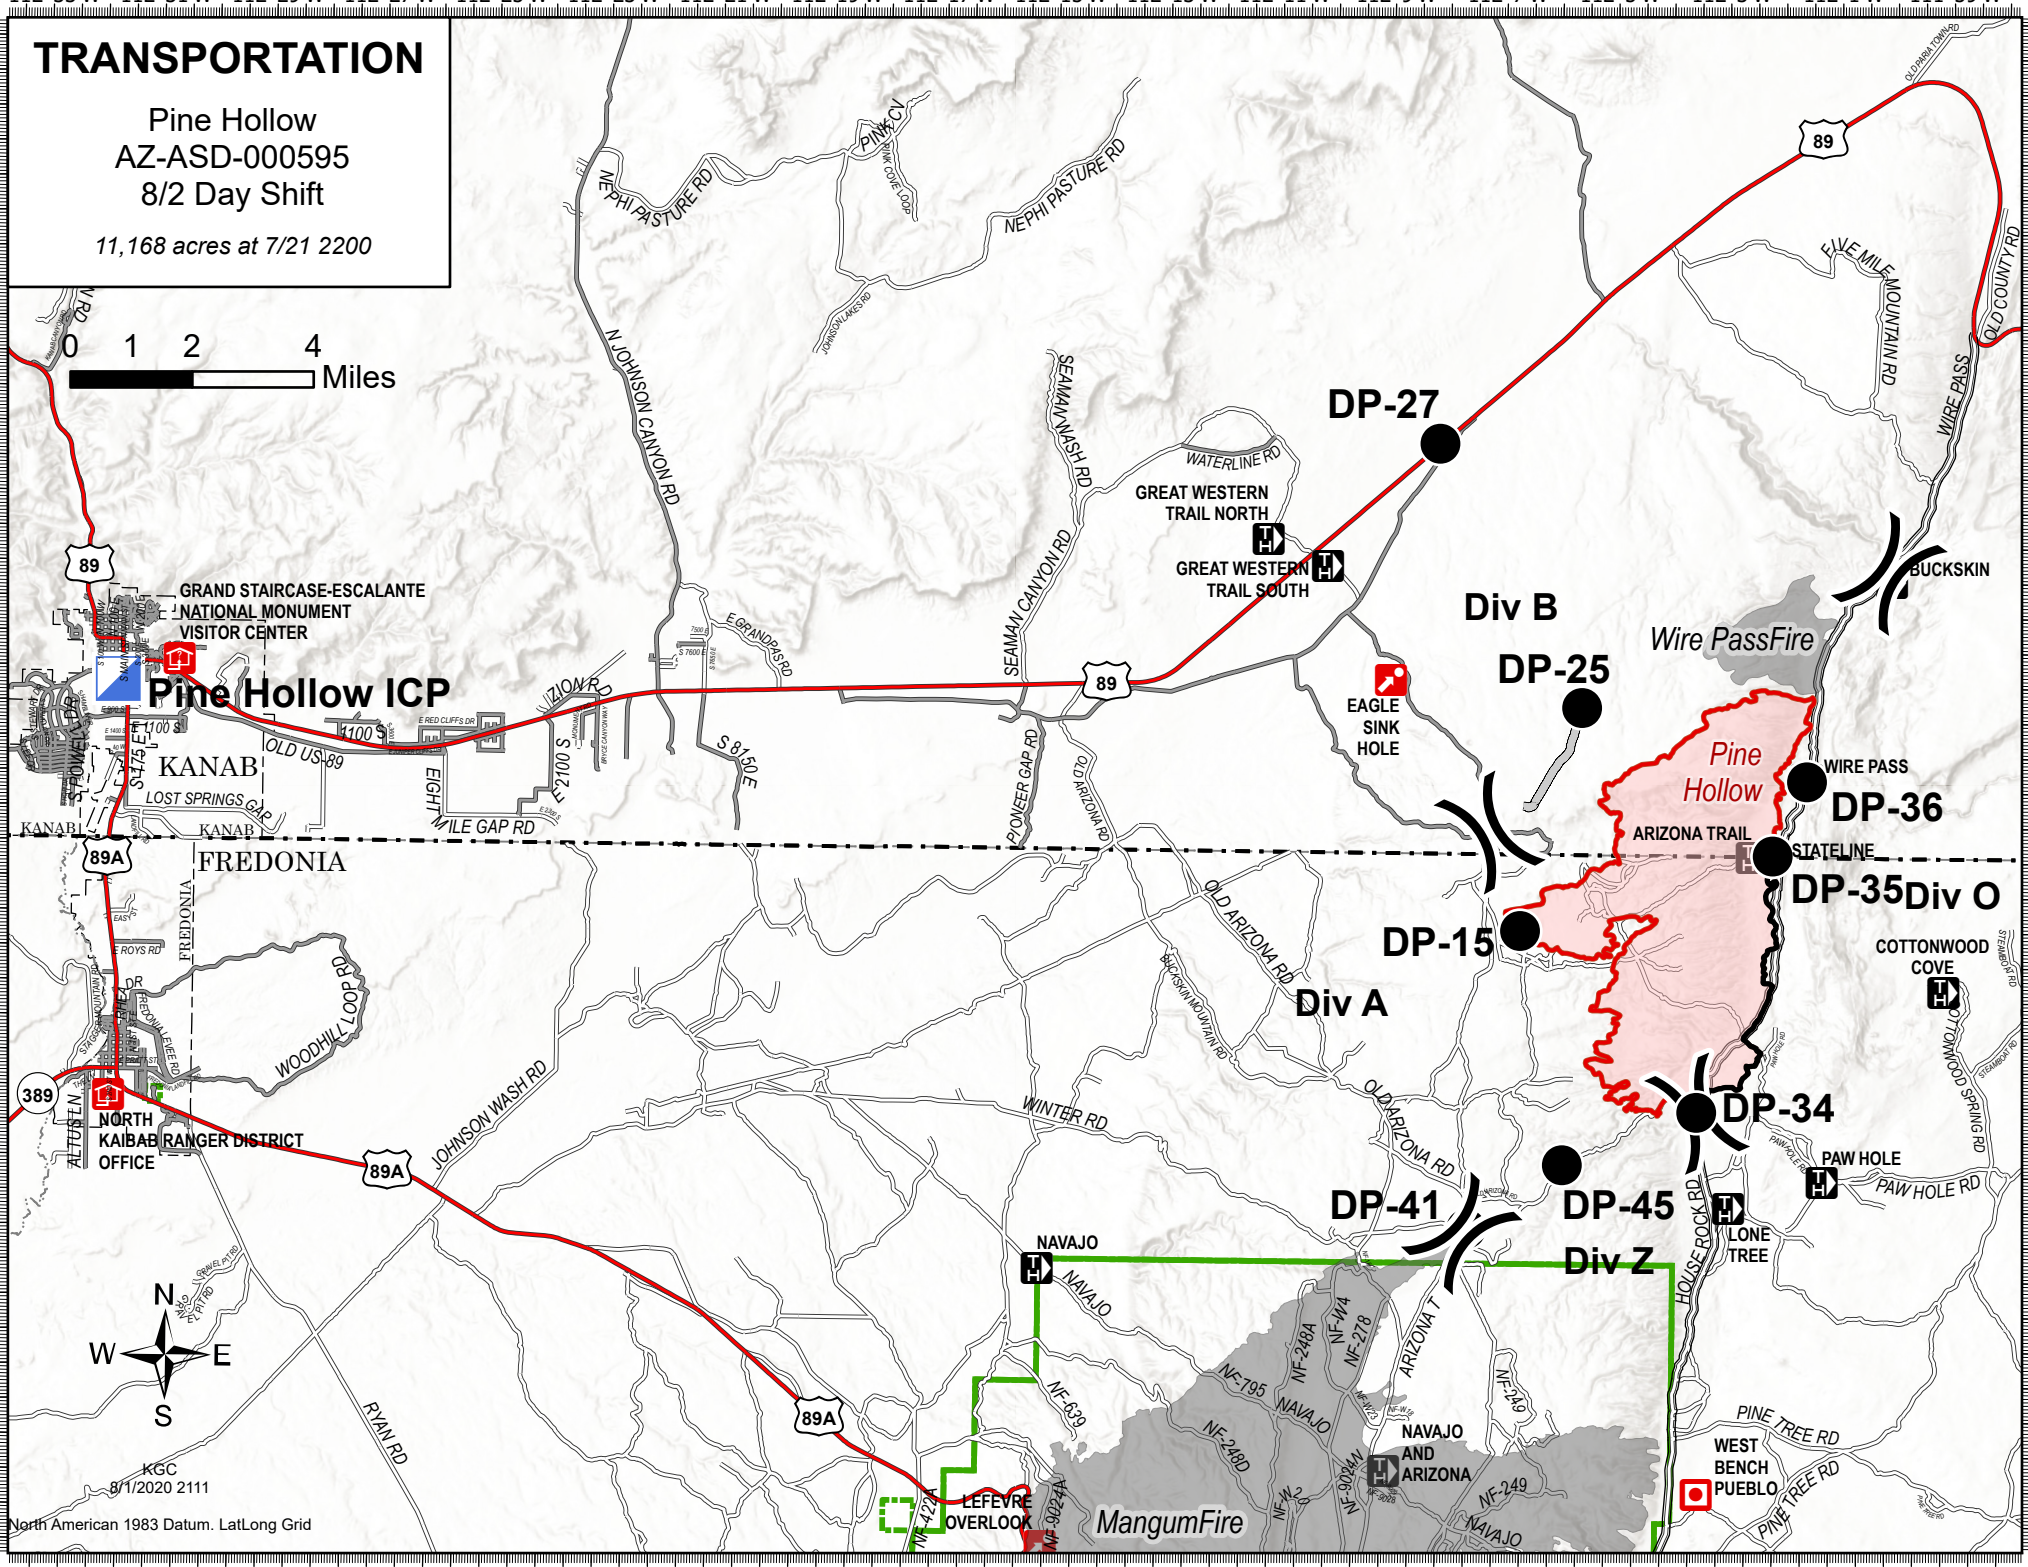

# TRANSPORTATION

Pine Hollow  
AZ-ASD-000595  
8/2 Day Shift

11,168 acres at 7/21 2200

KGC  
8/1/2020 2111

North American 1983 Datum, LatLong Grid