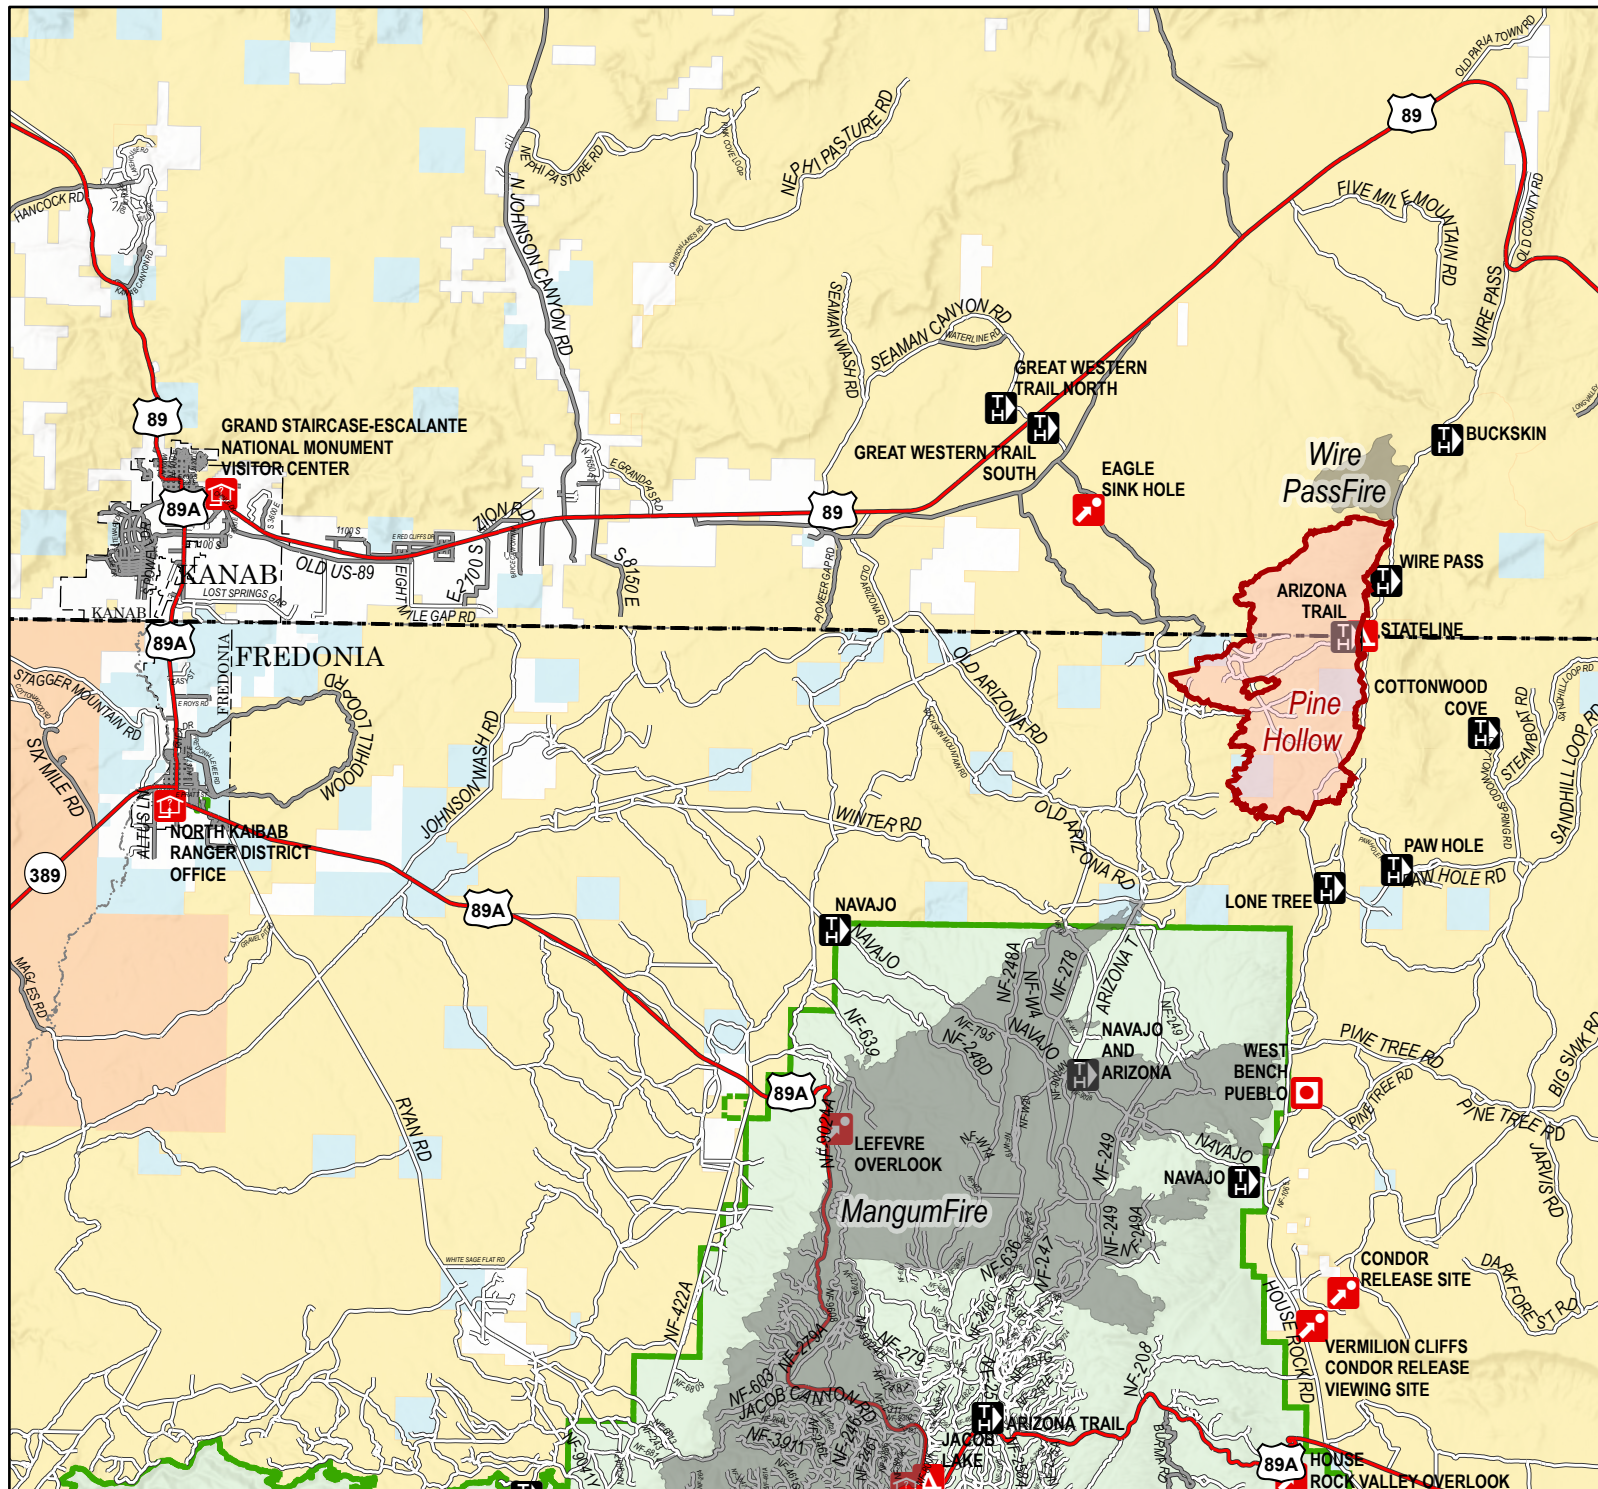

Pine Hollow Fire

AZ-ASD-000595

Information Map

August 3, 2020

appx. 11,373 acres

38% Contained

Pine Hollow Fire Perimeter

Other 2020 Fires

Recreation Sites

- Campground
- Cultural or Historic
- Information Center
- Point of Interest
- Trailhead

Land Management Agency

- BIA
- BLM
- PVT
- State
- USFS

0 0.5 1 2 3
Miles