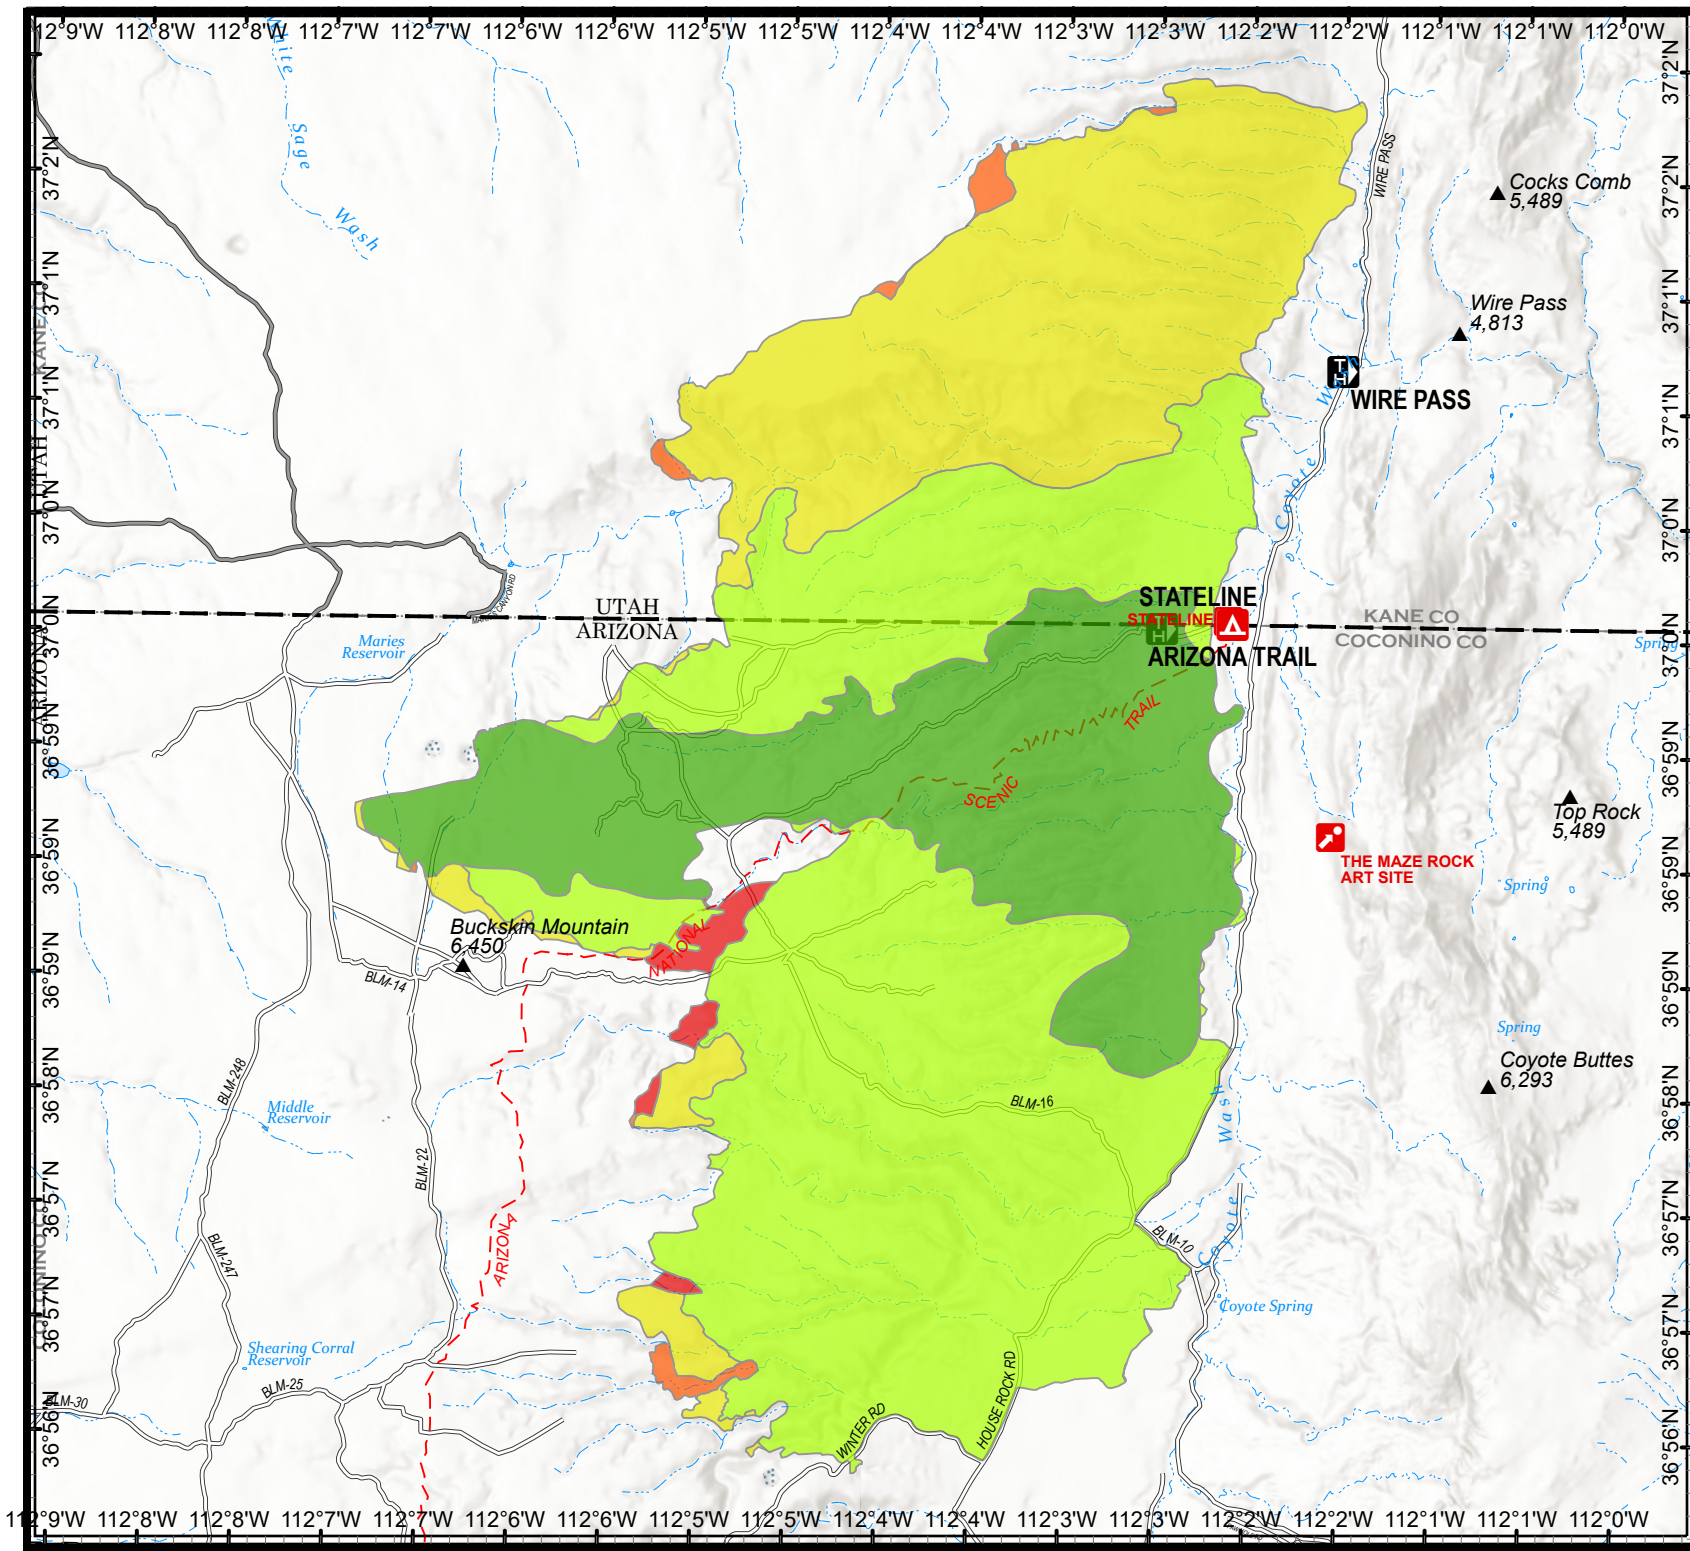

Pine Hollow Fire

AZ-ASD-000595

Progression Map

August 3, 2020
appx. 11,373 acres

Date	Acres Burned	Total Acres
7/30/2020 10:00	2,769	2,769
7/31/2020 03:00	5,525	8,294
7/31/2020 22:00	2,883	11,177
8/1/2020 22:00	88	11,265
8/2/2020 22:00	108	11,373

Great Basin Team 6 GIS
 author: [unclear]
 date: 20200803 13:45 hr
 Photo: 20200803_2111_PineHollow_AZASD000595_Event_AirPhoto_2_5.mxd

Projection: NAD83 UTM Zone 11N
 Lat-Long Grid Ticks: 5' minute interval