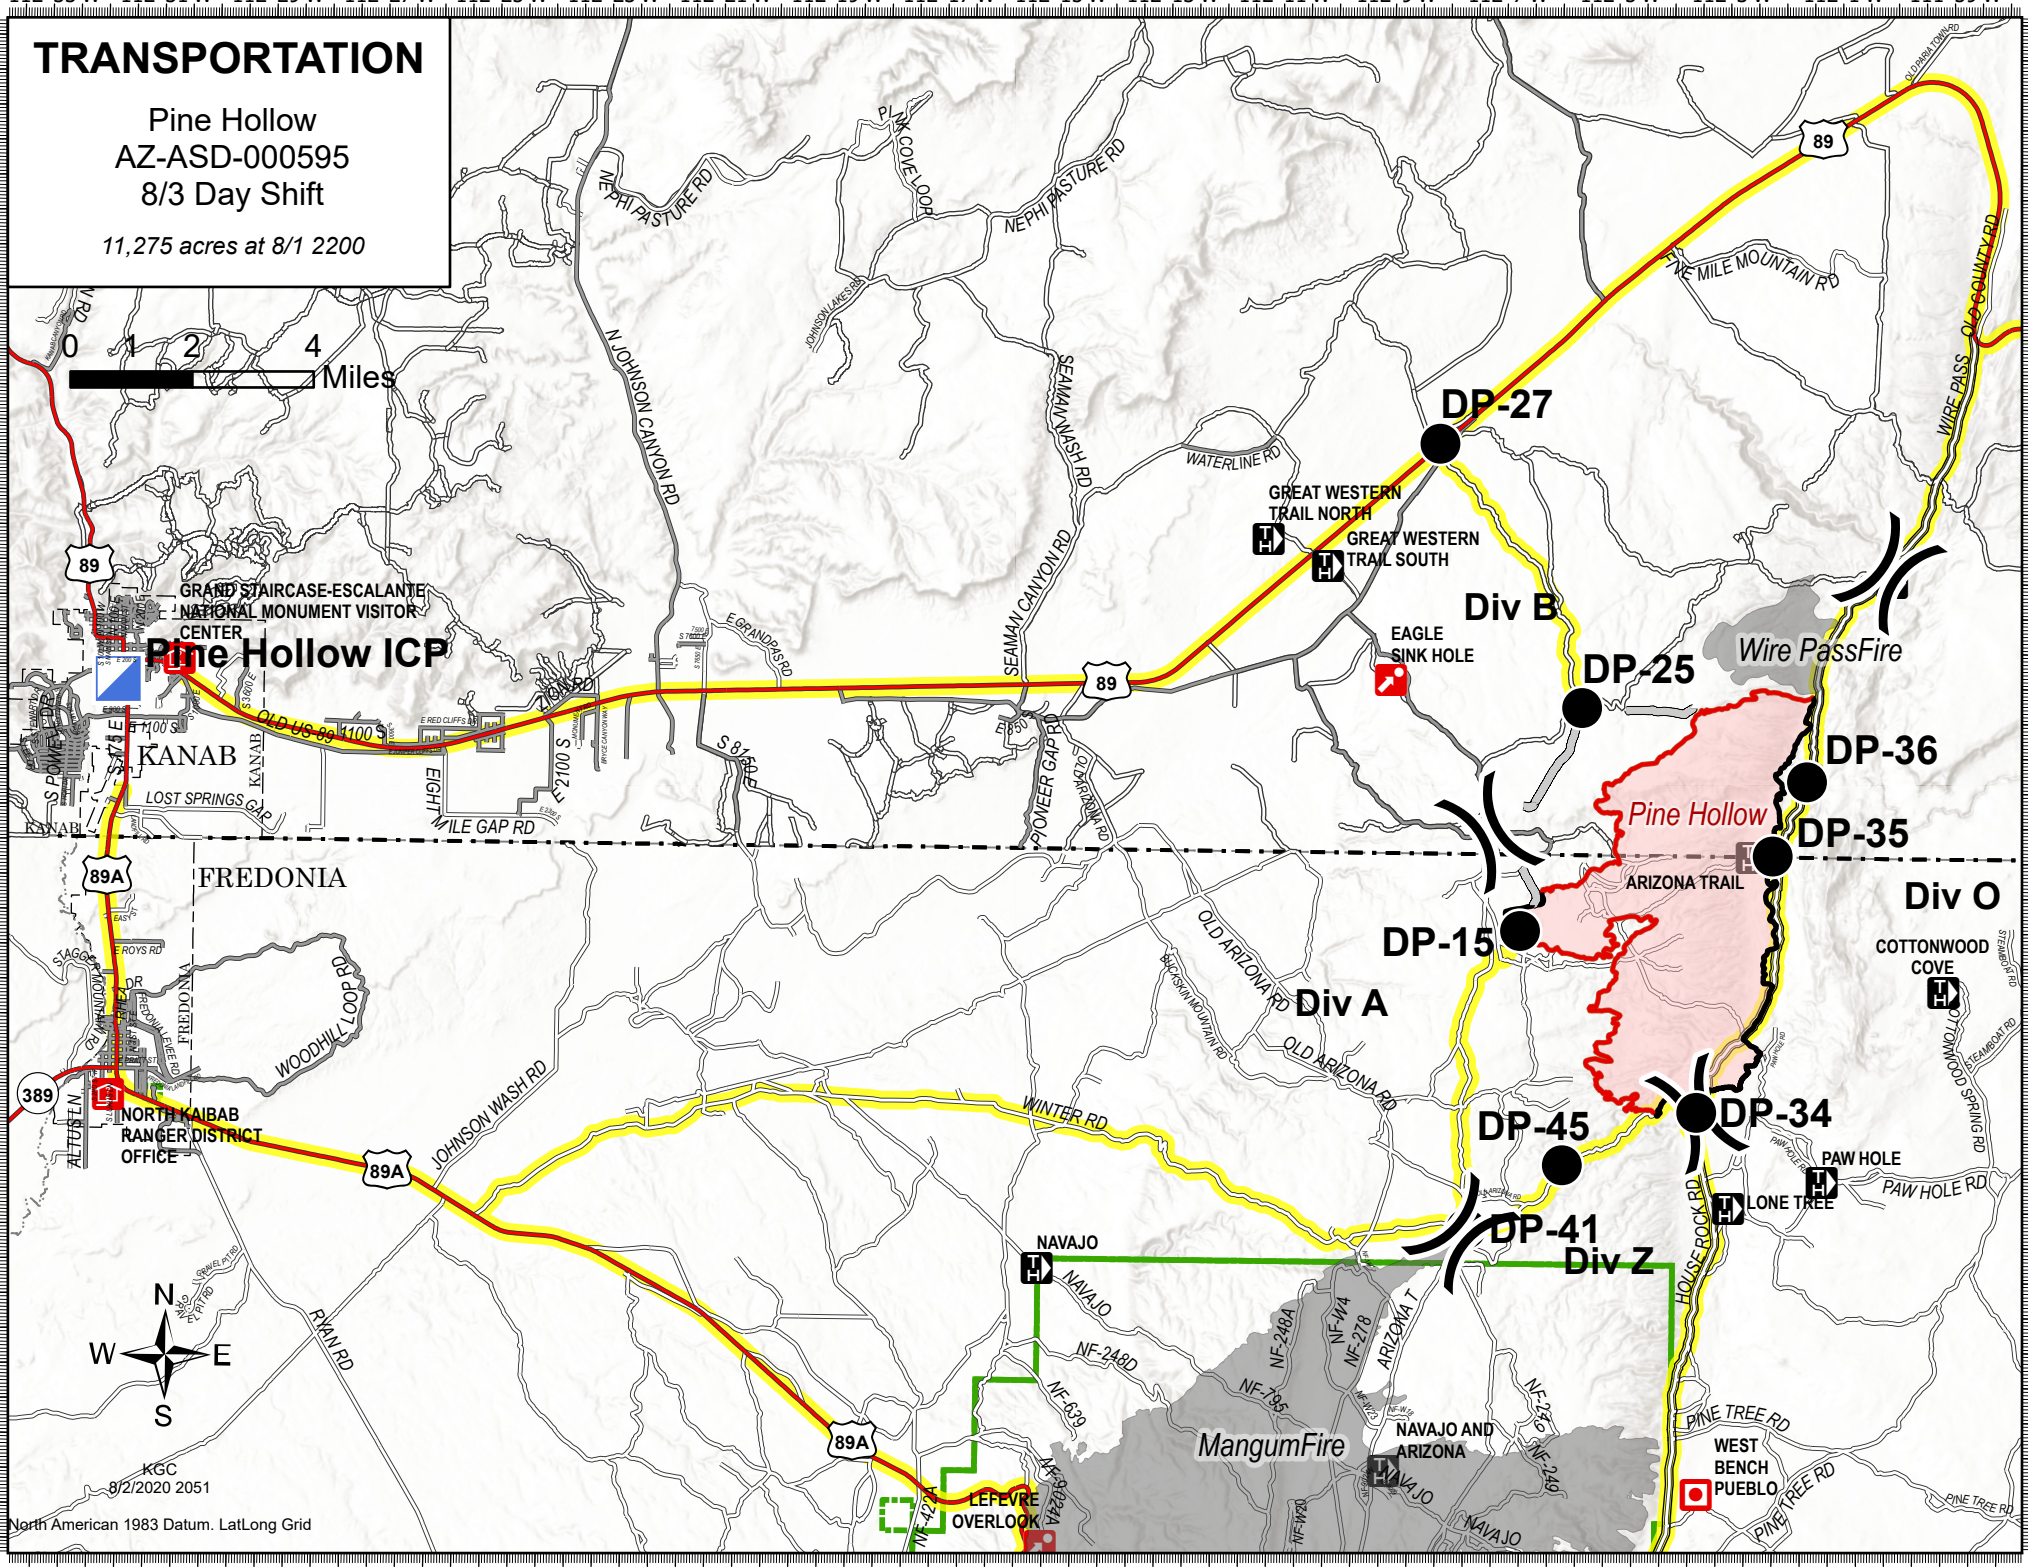

TRANSPORTATION

Pine Hollow
AZ-ASD-000595
8/3 Day Shift

11,275 acres at 8/1 2200

KGC
8/2/2020 2051

North American 1983 Datum, LatLong Grid