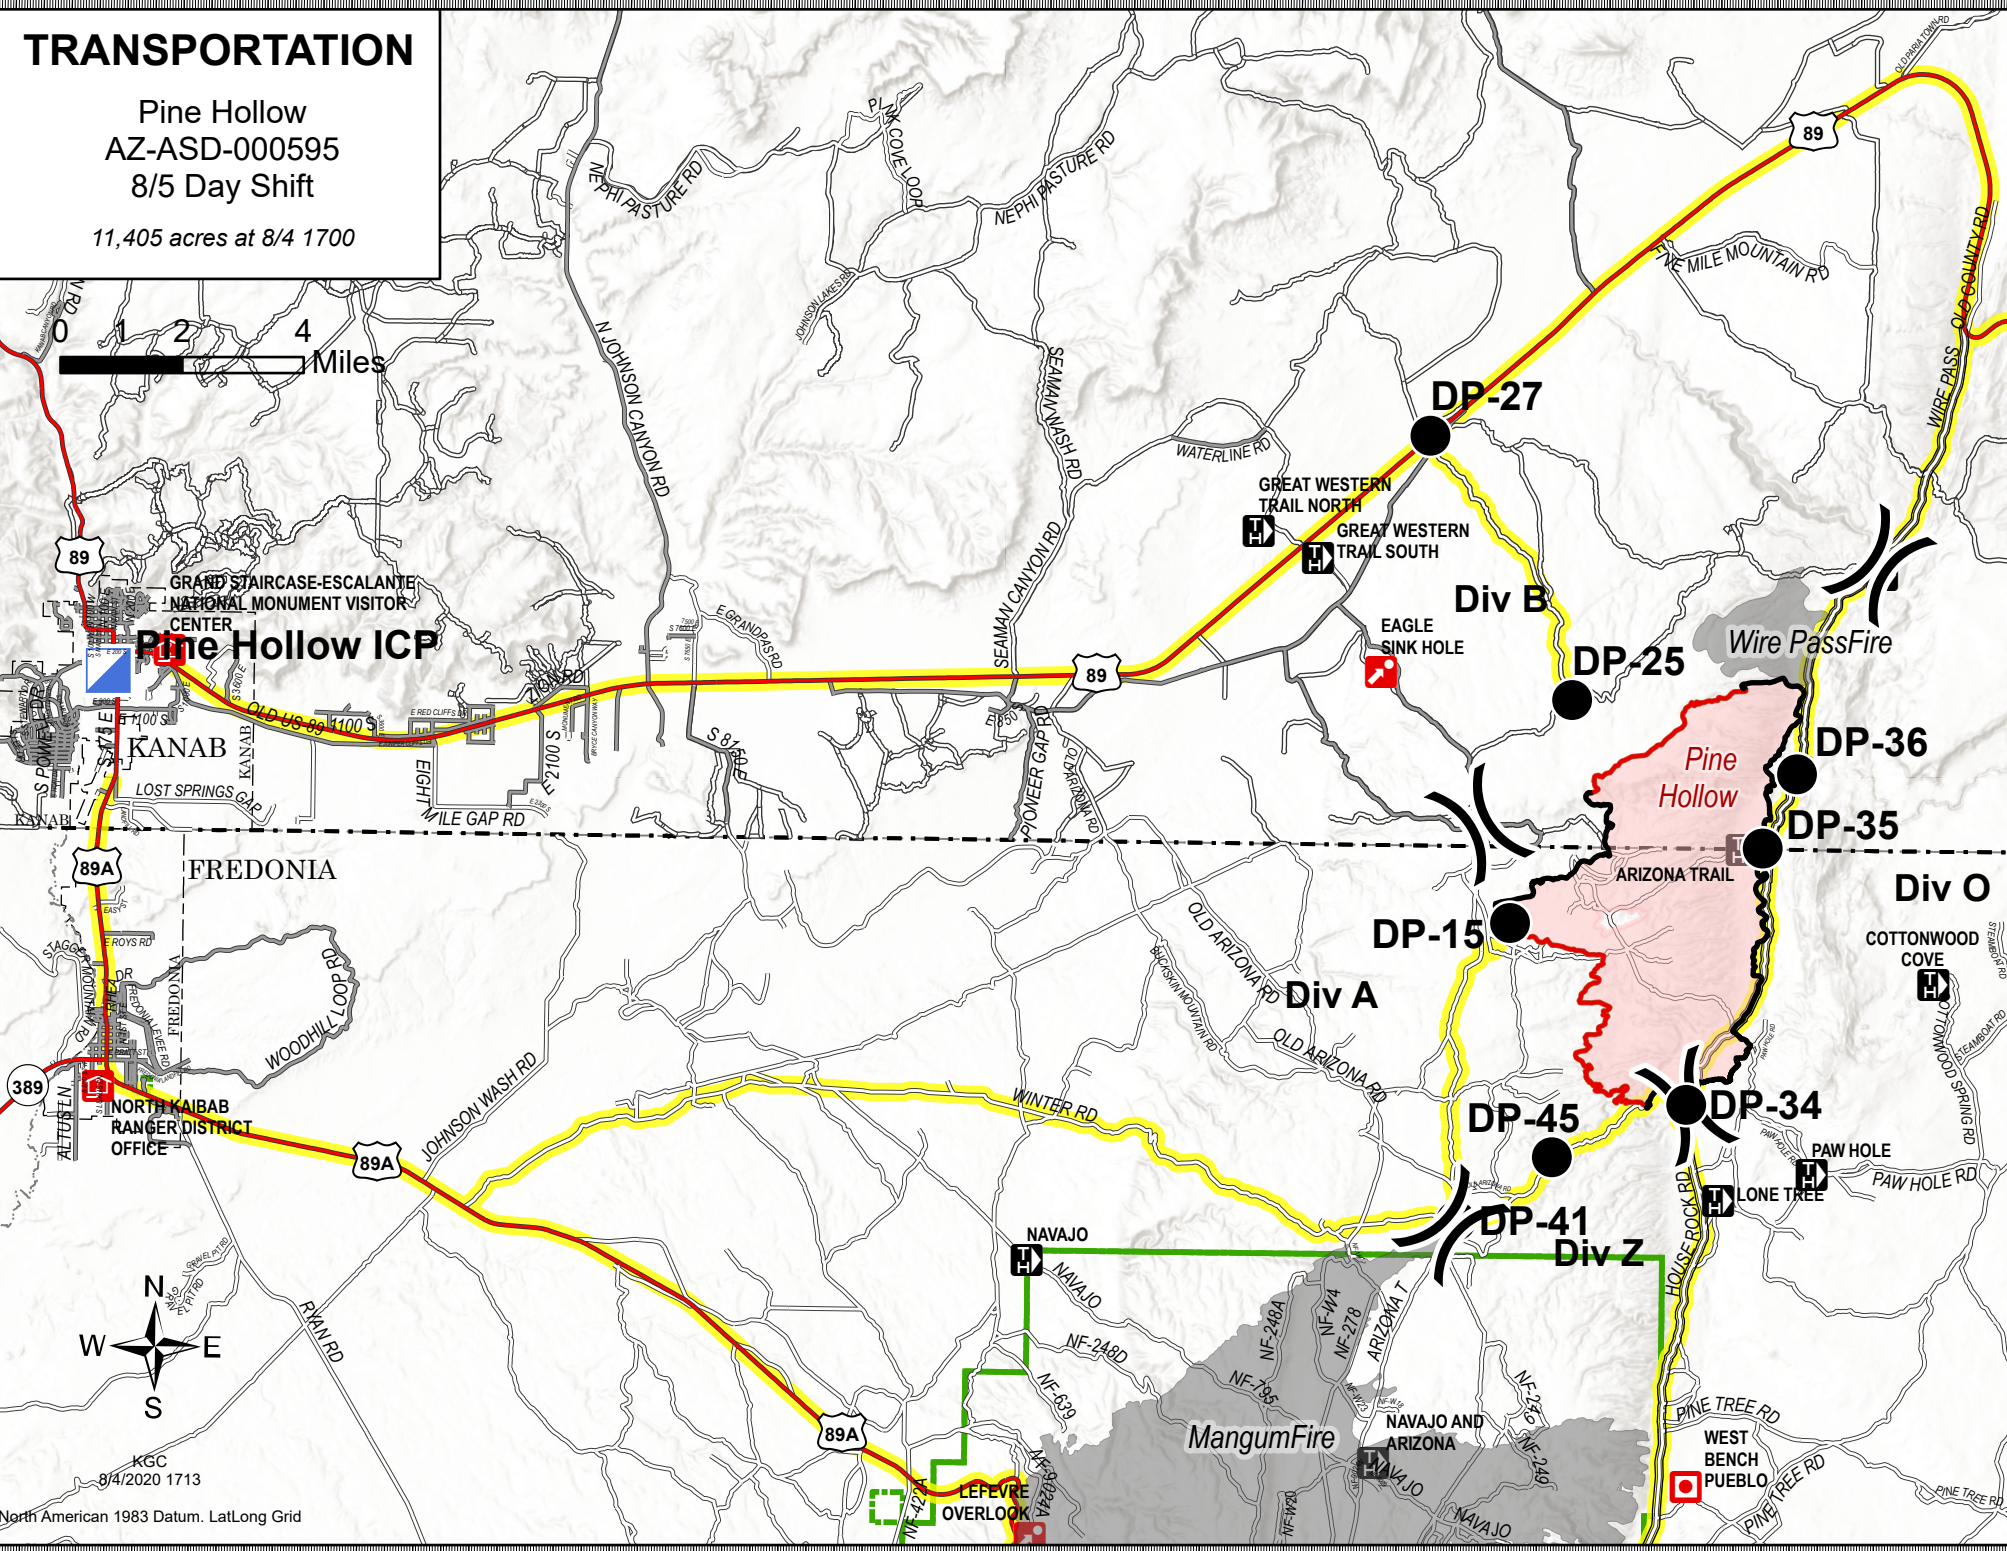

TRANSPORTATION

Pine Hollow
AZ-ASD-000595
8/5 Day Shift

11,405 acres at 8/4 1700

KGC
8/4/2020 1713

North American 1983 Datum, LatLong Grid