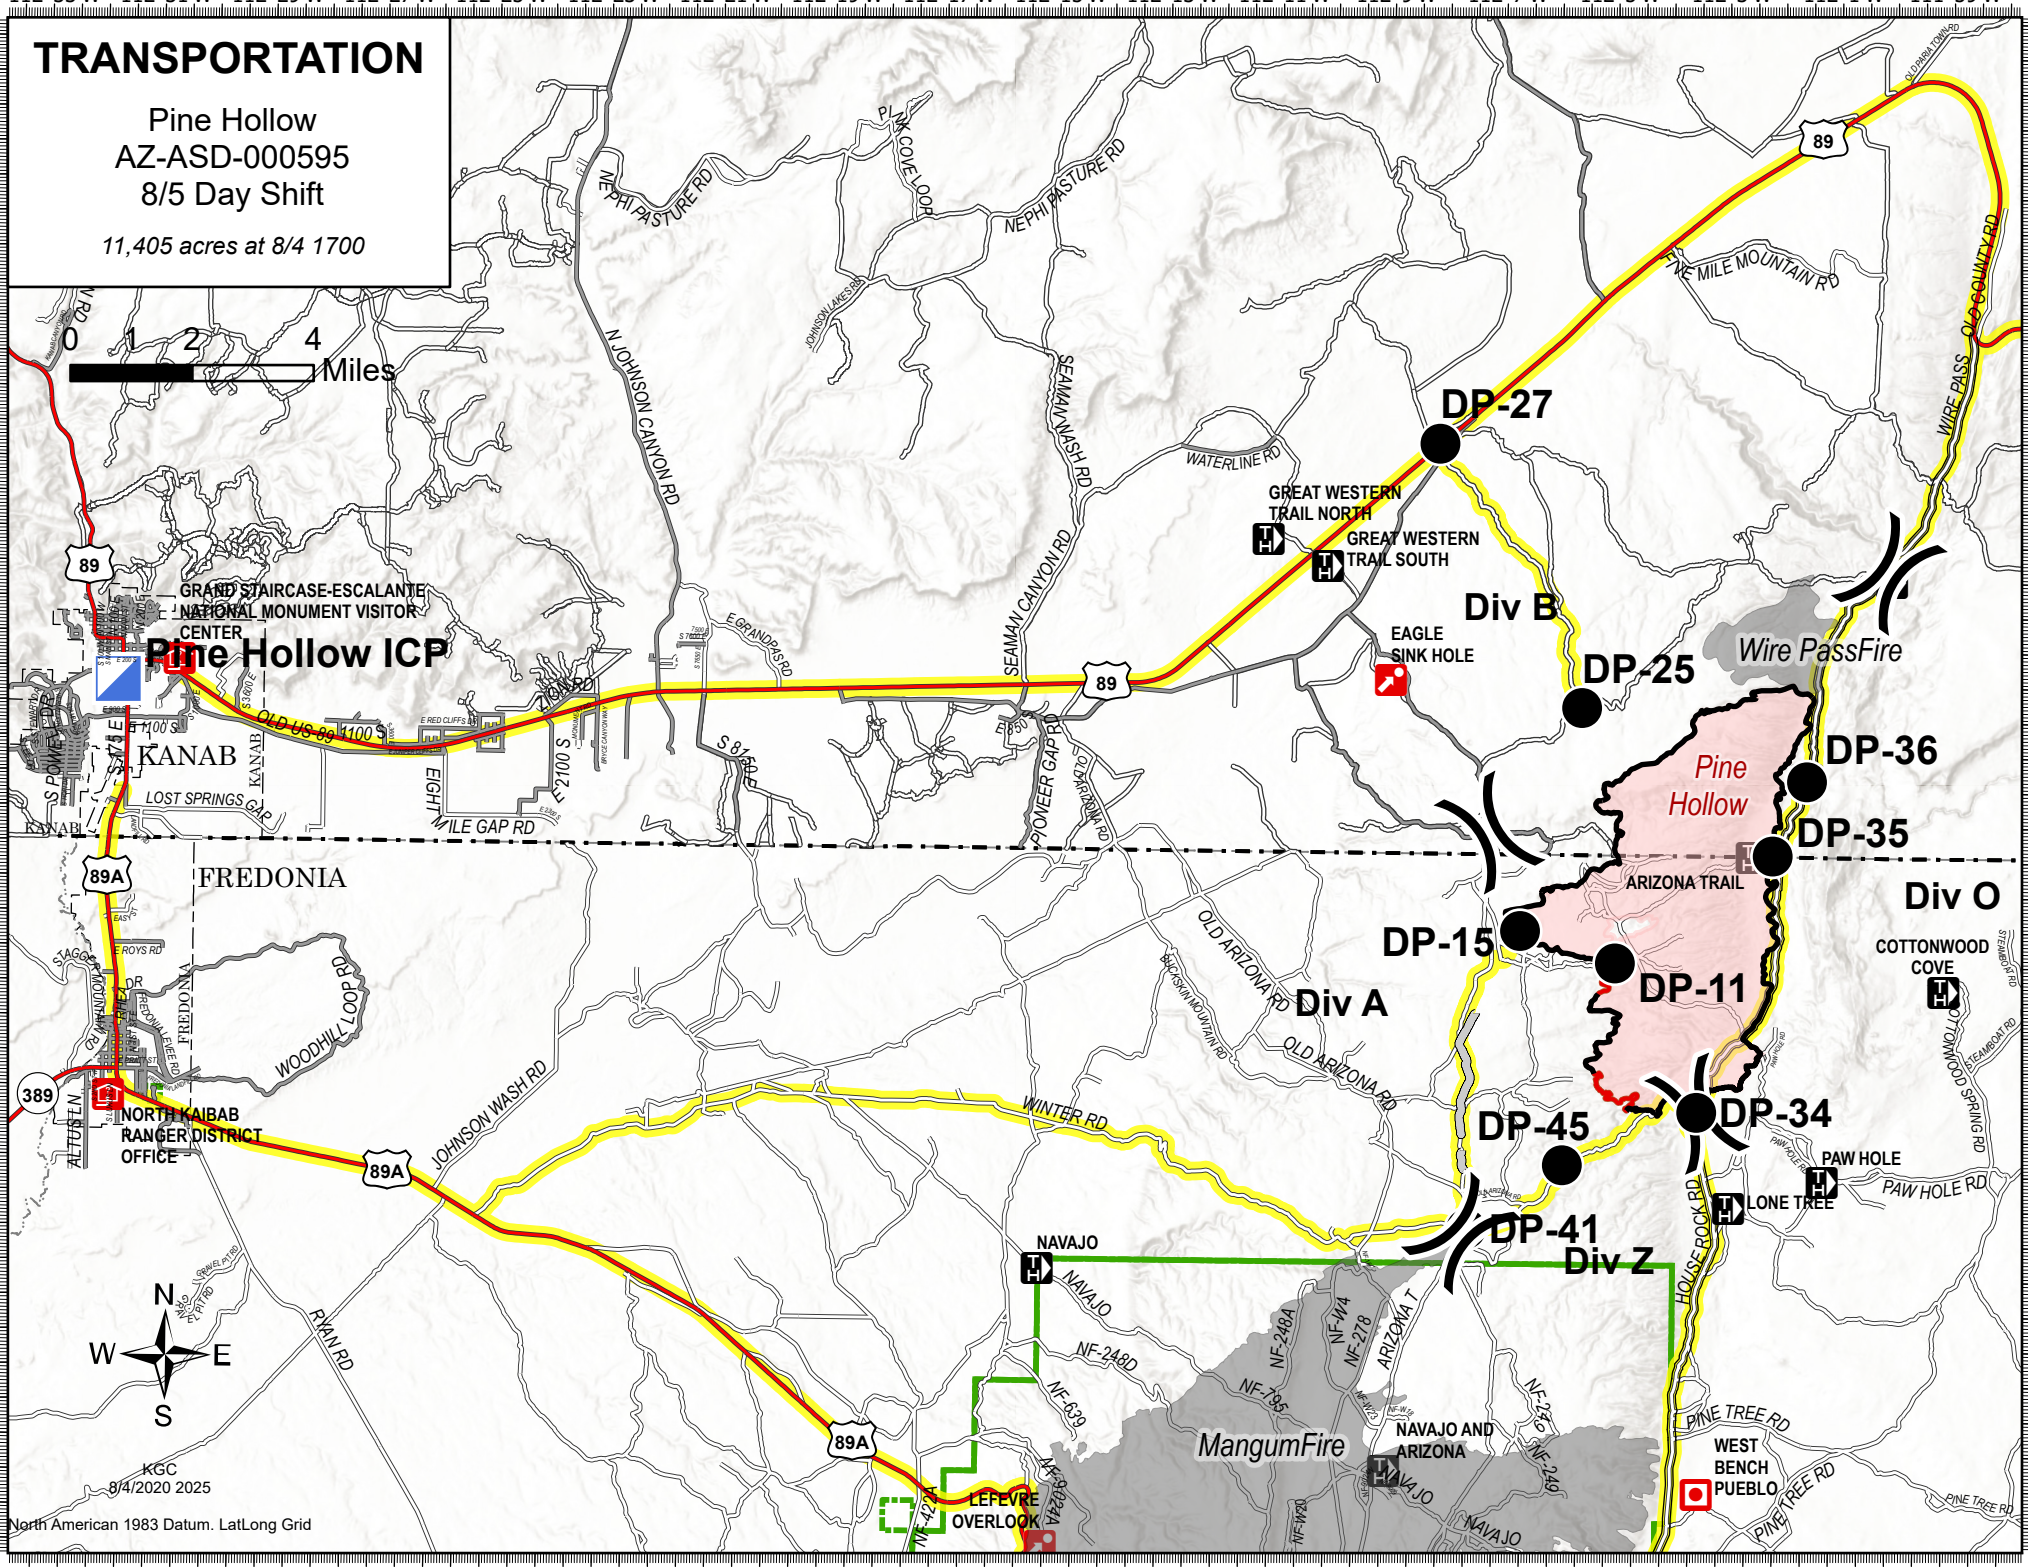

TRANSPORTATION

Pine Hollow
AZ-ASD-000595
8/5 Day Shift

11,405 acres at 8/4 1700

GRAND STAIRCASE-ESCALANTE
NATIONAL MONUMENT VISITOR
CENTER
Pine Hollow ICP

KANAB

FREDONIA

NORTH KAIBAB
RANGER DISTRICT
OFFICE

KGC
8/4/2020 2025

North American 1983 Datum. LatLong Grid