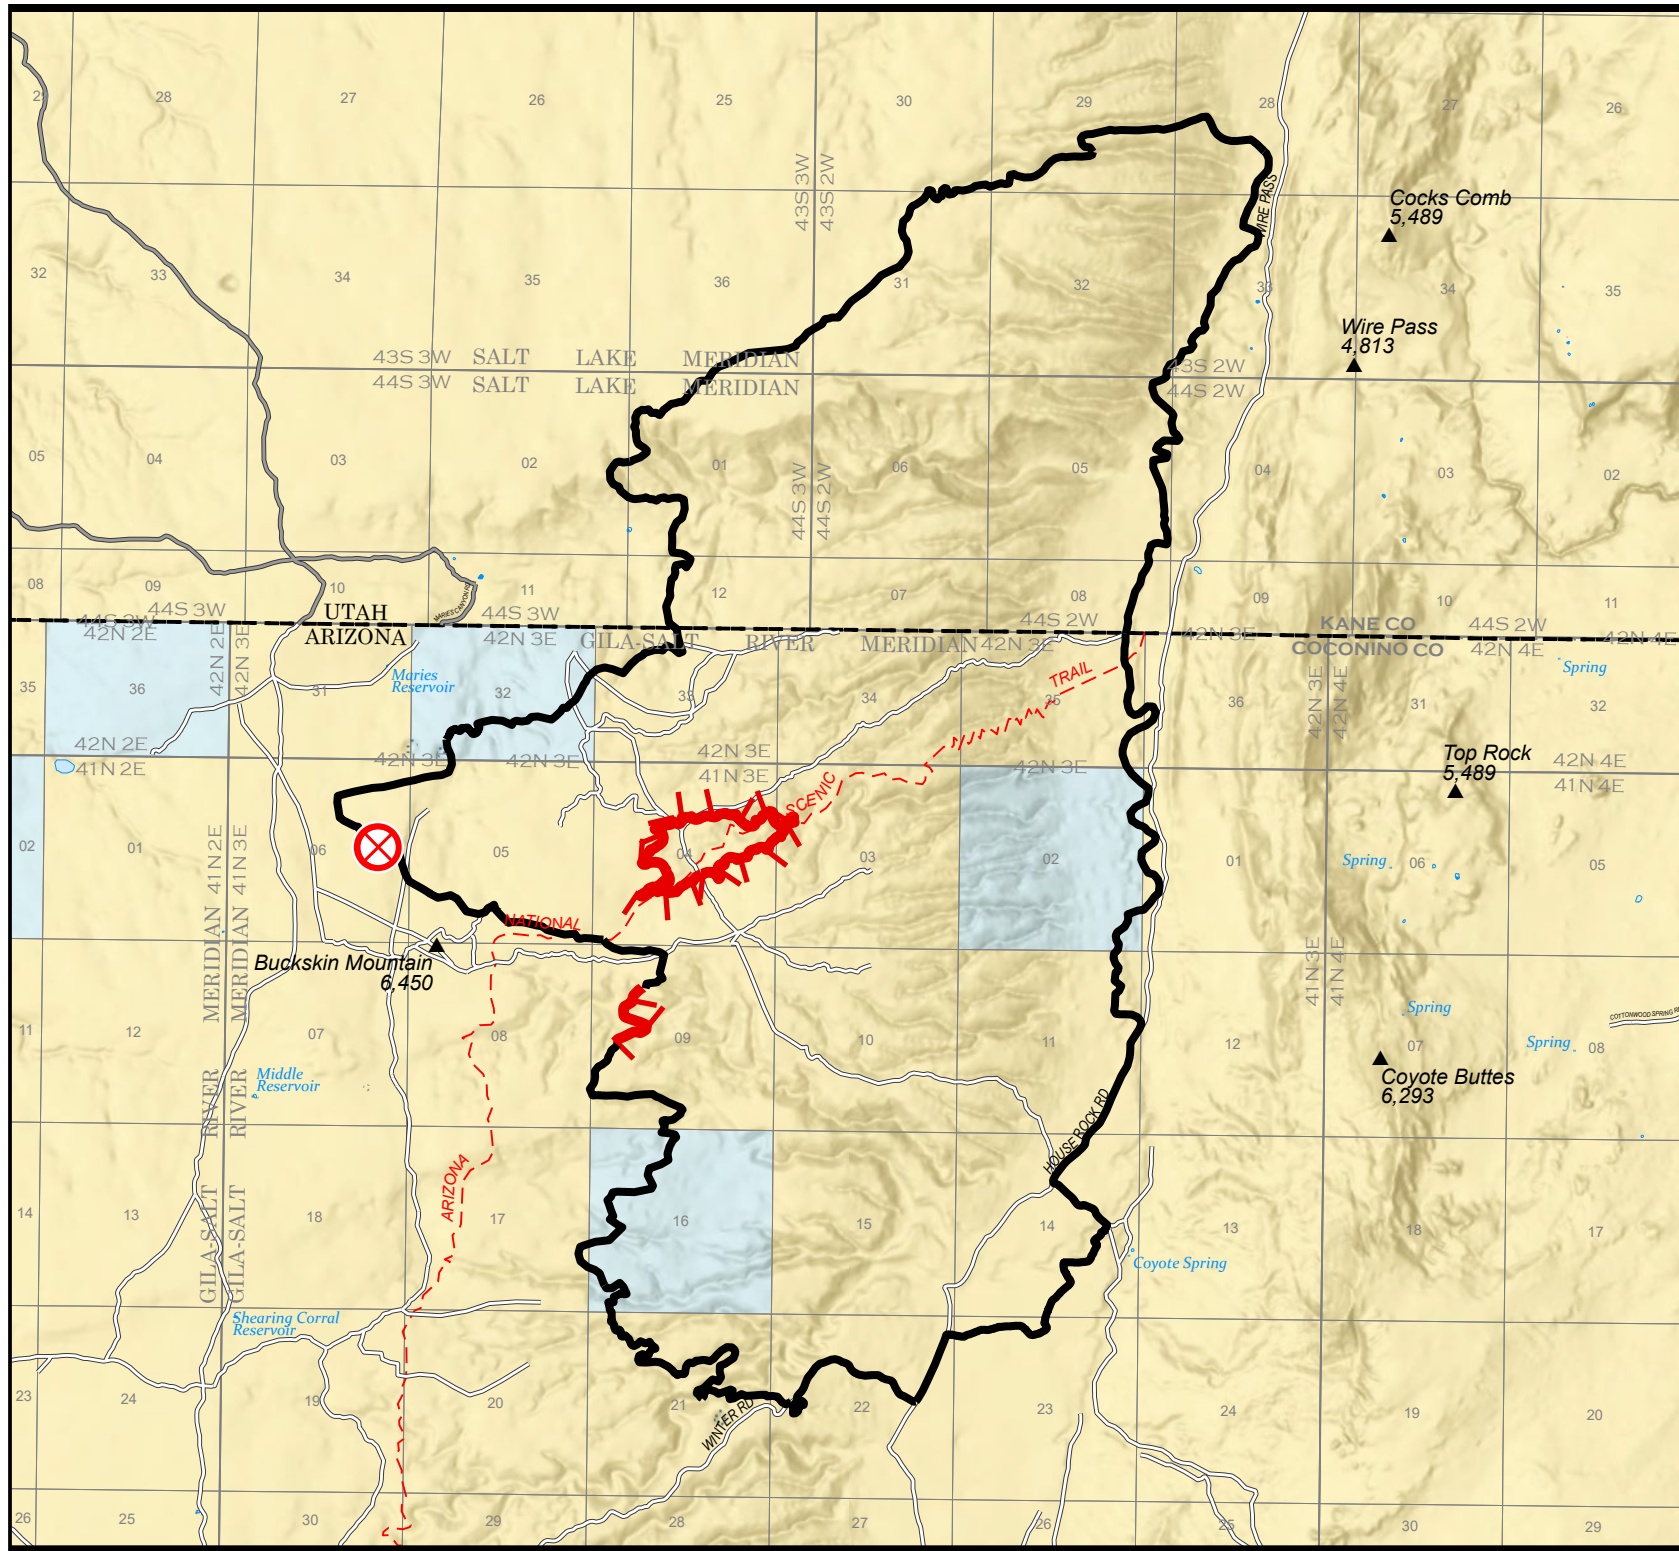

Pine Hollow Fire

Ownership Map

AZ-ASD-000595
August 6, 2020
appx. 11,405 acres

Land Management Agency

- Bureau of Land Management
- State

Owner	Acres	Percent
Arizona BLM	6,230	55%
Utah BLM	3,918	34%
Arizona State	1,257	11%
Totals	11,405	100%

Projection: NAD83 UTM Zone 12 N
Lat-Long Grid Ticks: 5' minute interval