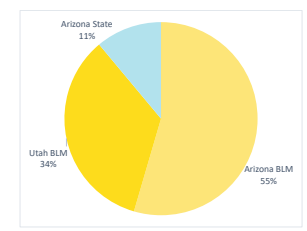

Pine Hollow Fire

Ownership Map

AZ-ASD-000595
August 6, 2020
appx. 11,405 acres

Land Management Agency

- Bureau of Land Management
- State

Owner	Acres	Percent
Arizona BLM	6,230	55%
Utah BLM	3,918	34%
Arizona State	1,257	11%
Totals	11,405	100%

Projection: NAD83 UTM Zone 12 N
Lat-Long Grid Ticks: 5' minute interval