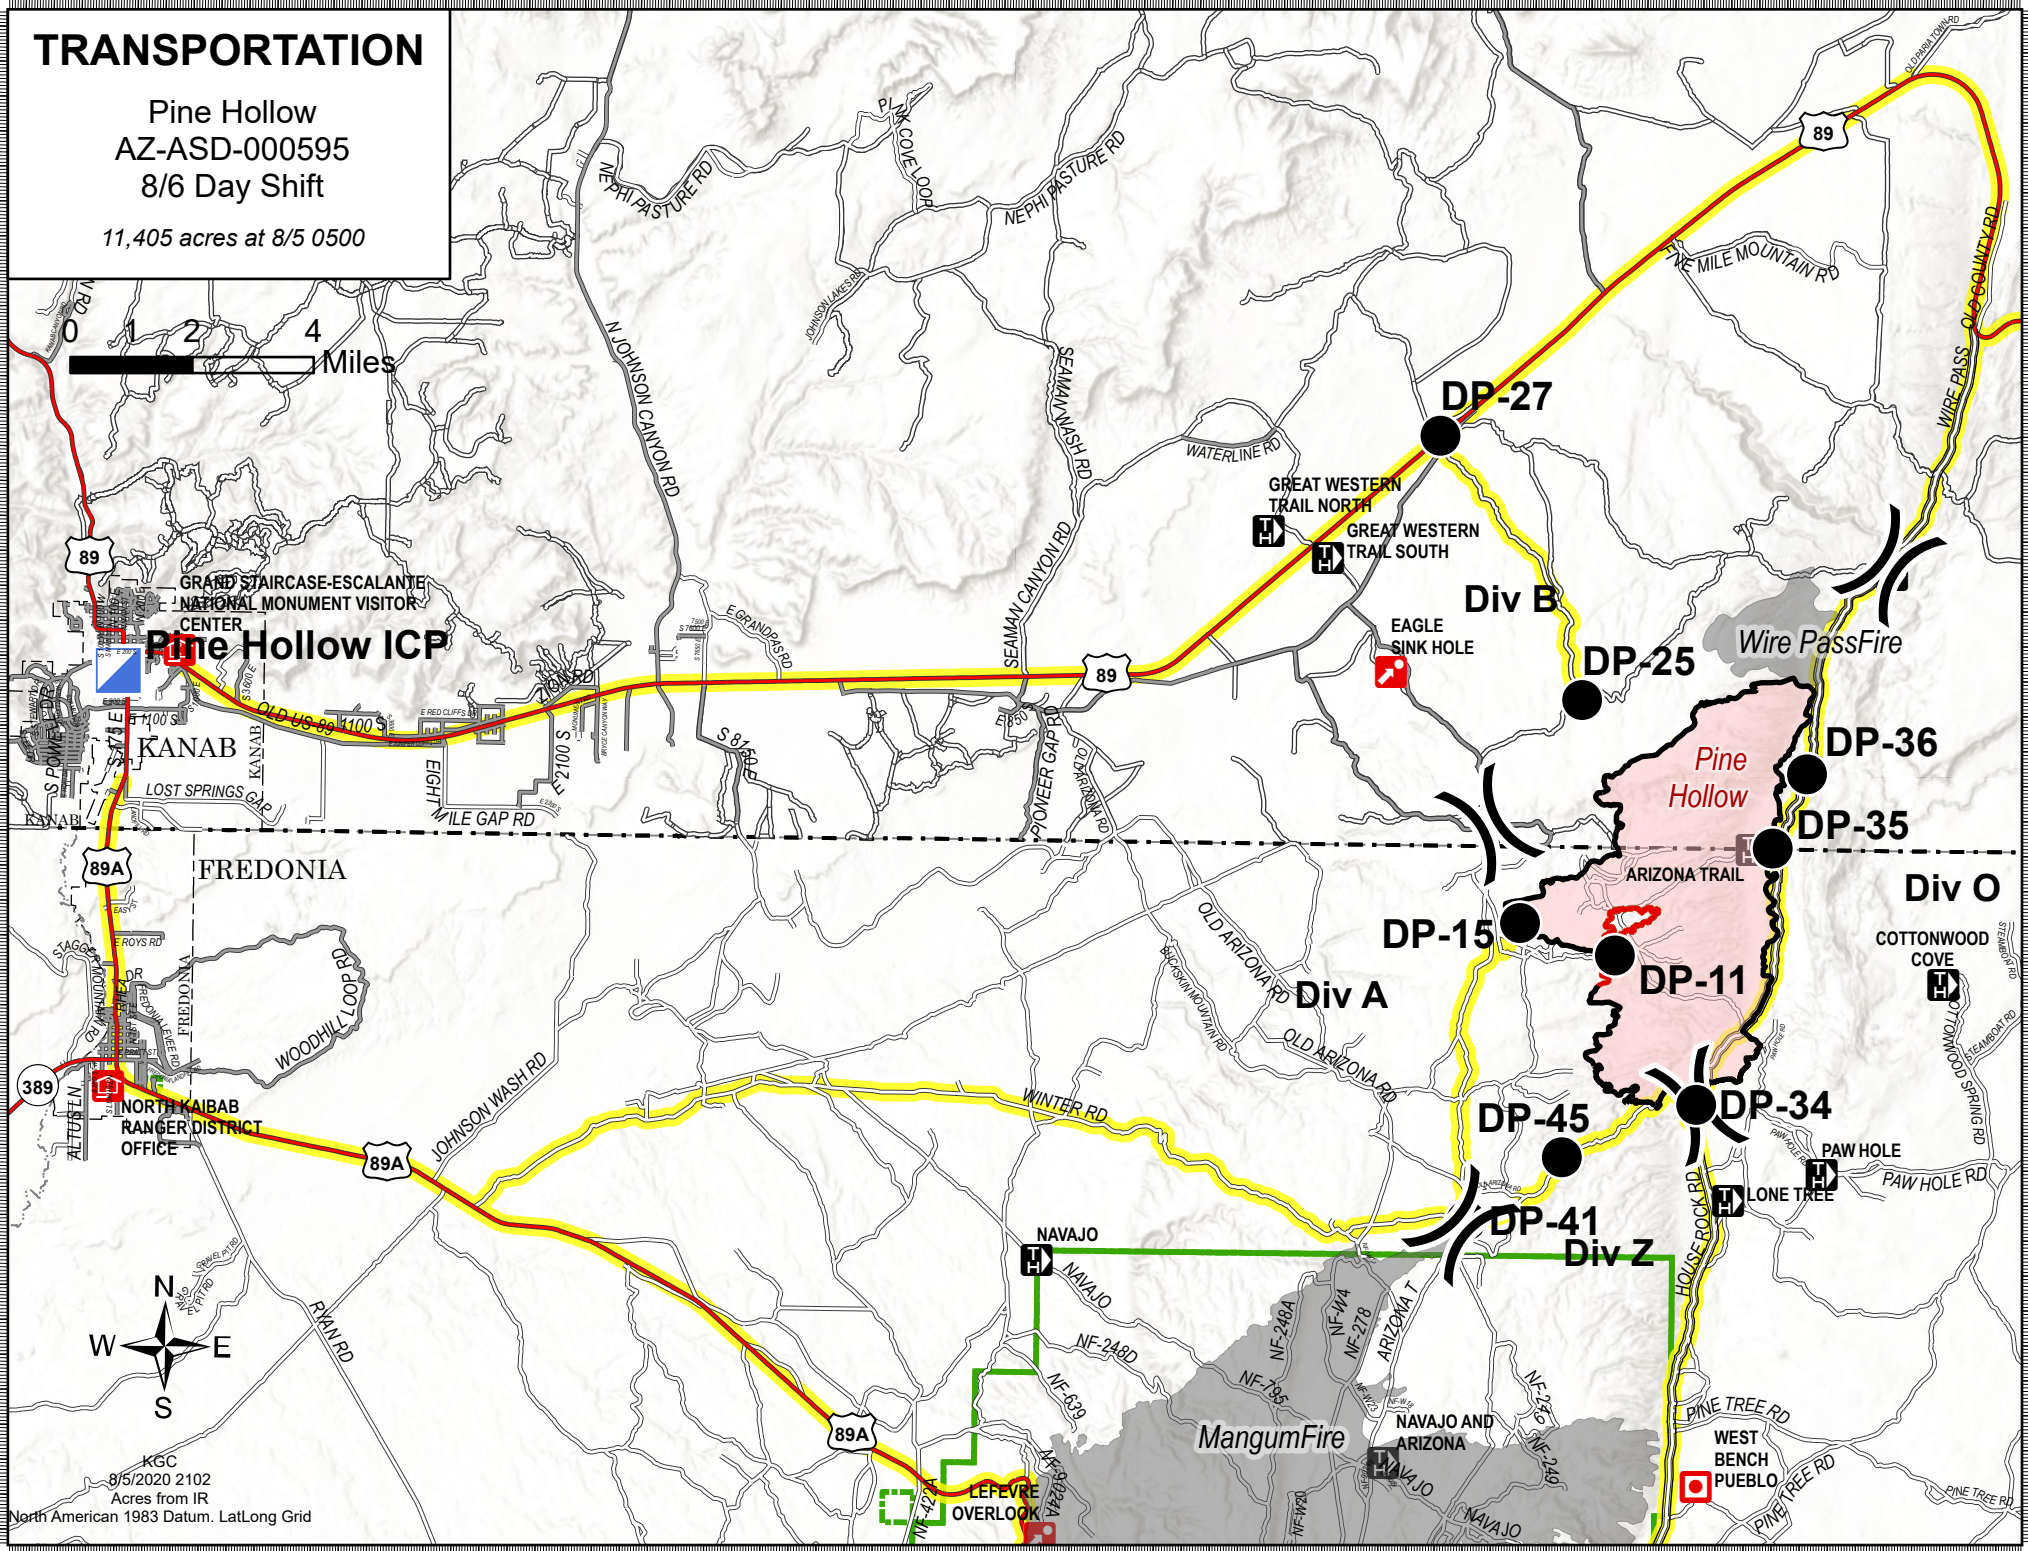

TRANSPORTATION

Pine Hollow
AZ-ASD-000595
8/6 Day Shift

11,405 acres at 8/5 0500

KGC
8/5/2020 2102
Acres from IR
North American 1983 Datum. LatLong Grid