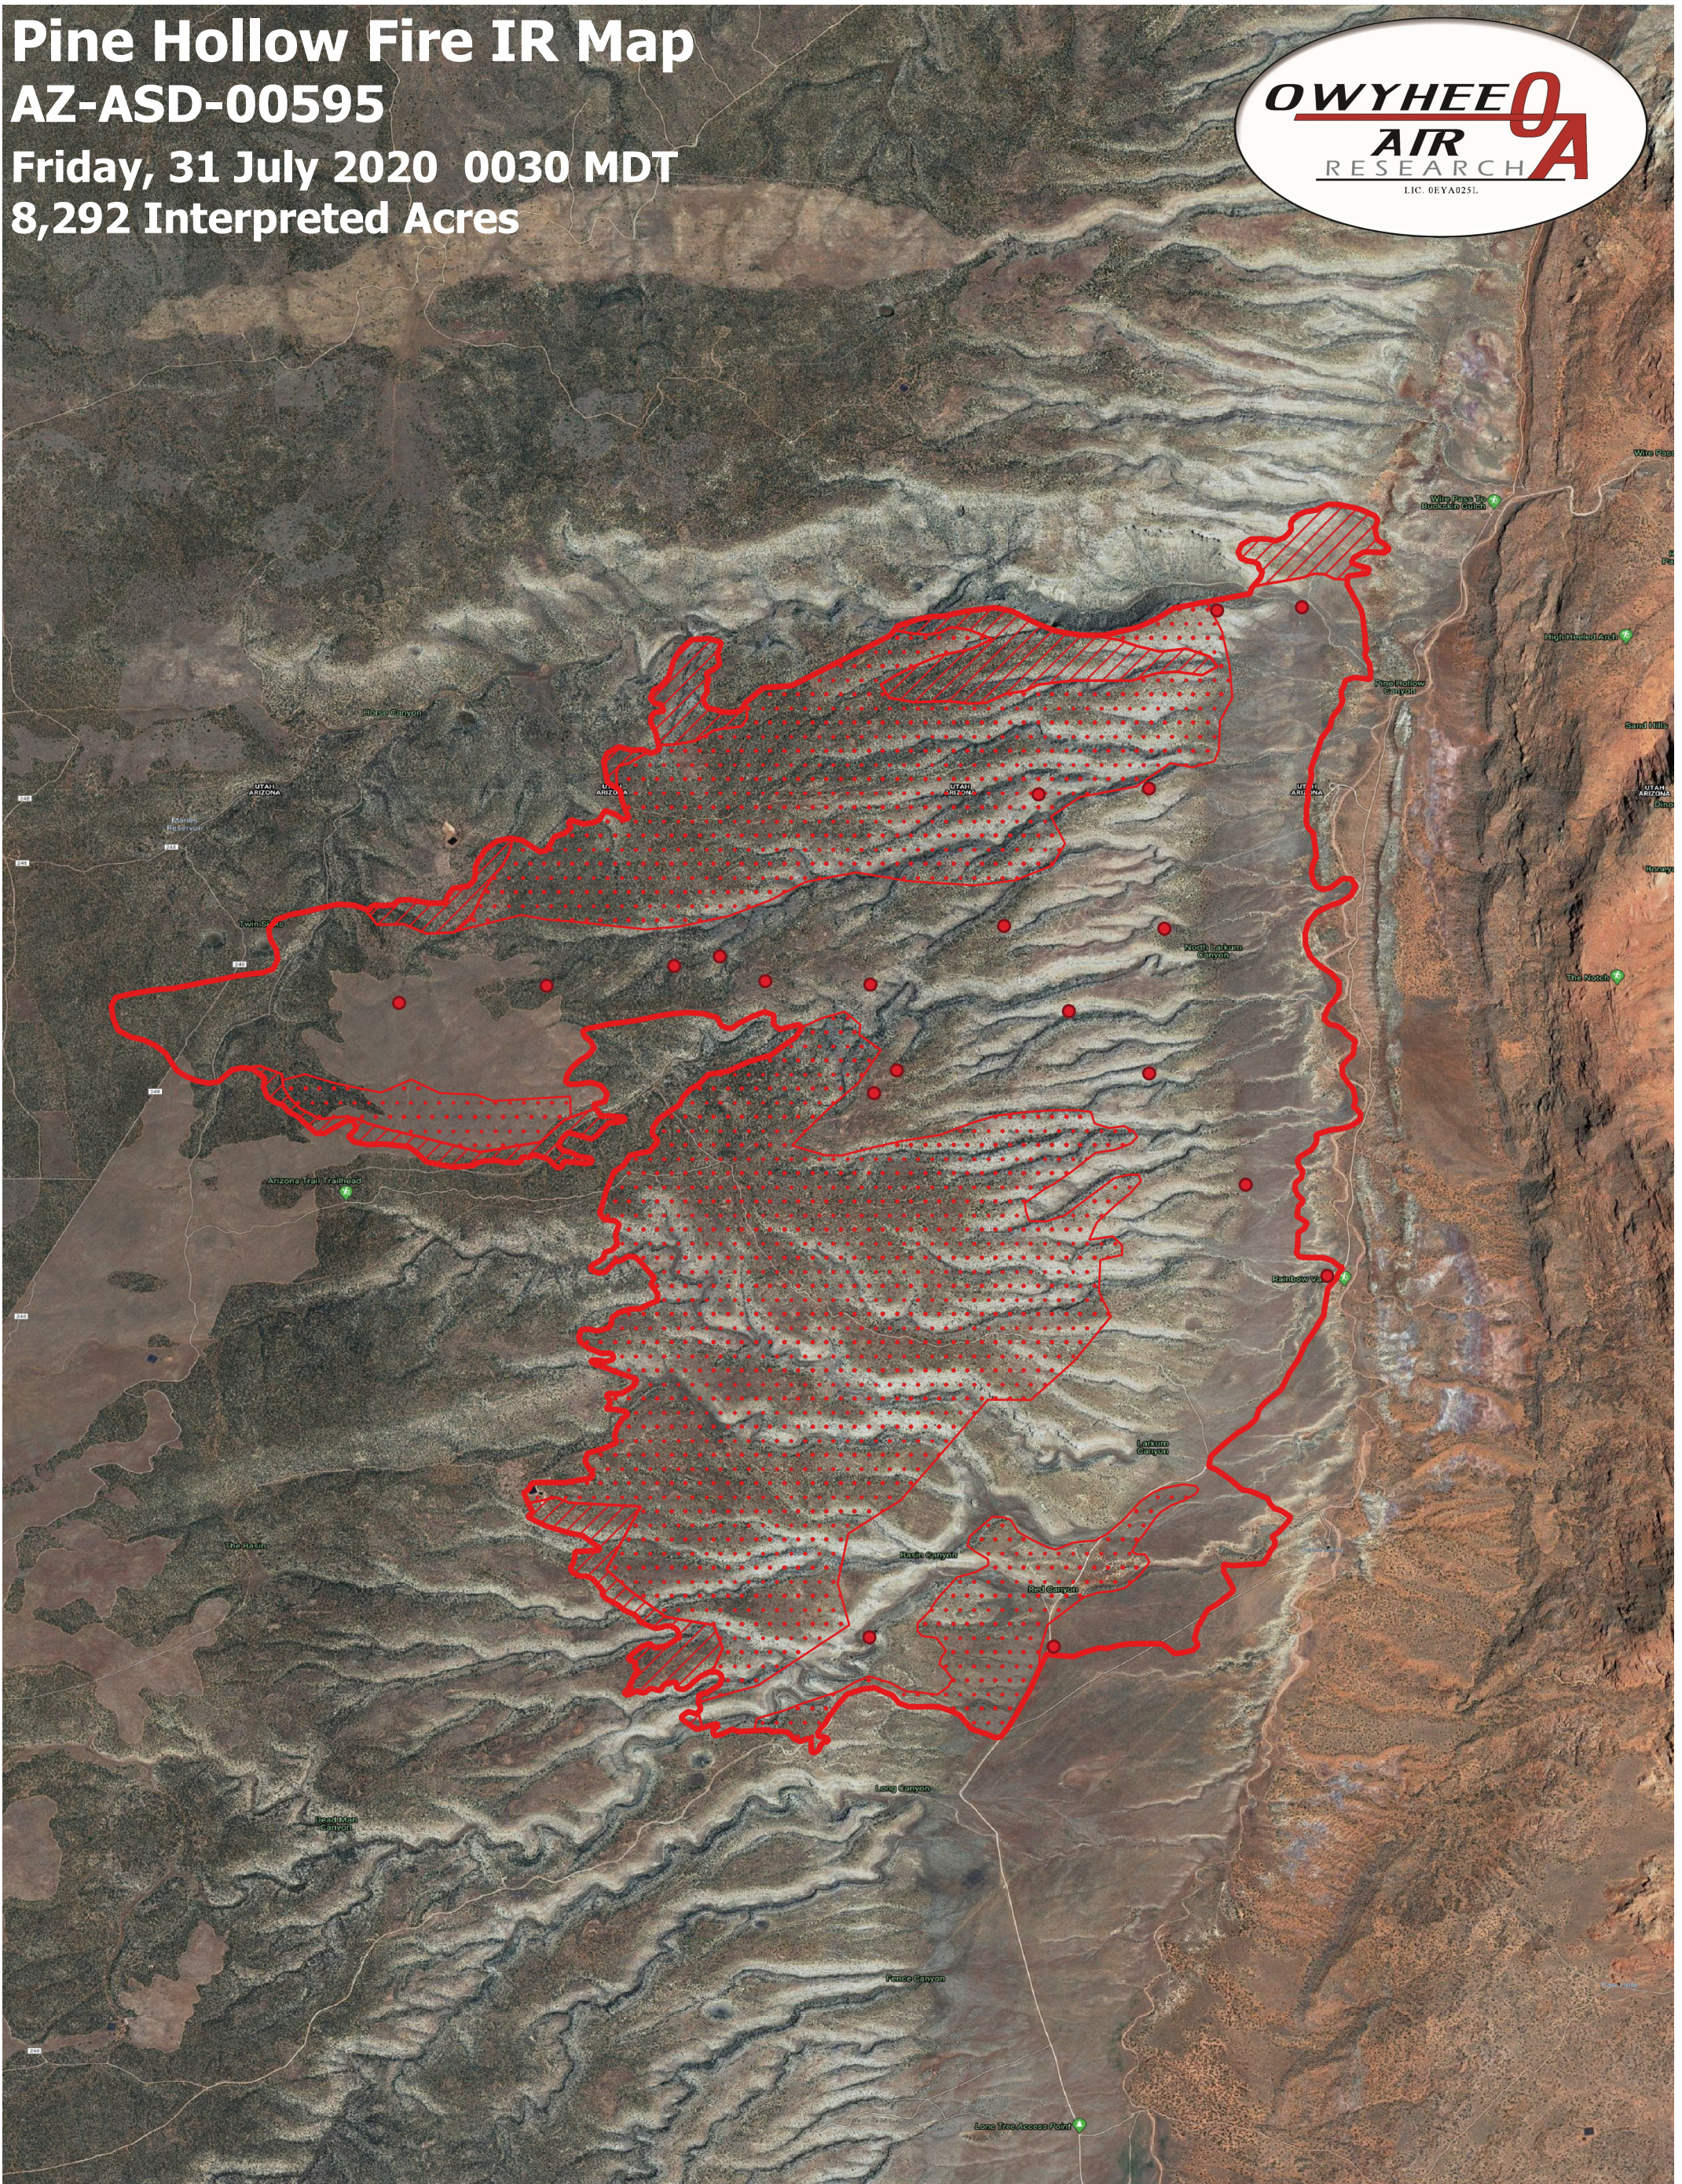

# Pine Hollow Fire IR Map

AZ-ASD-00595

Friday, 31 July 2020 0030 MDT

8,292 Interpreted Acres

## Legend

- IR Isolated Heat
- Burn Perimeter
- ▨ IR Intense Heat
- IR Scattered Heat

Scale: 1:25,000

Projection: WGS 84

Produced by Owyhee Air Research, Inc.

IR Interpreter: C. Merriman

fire@owyheear.com (208) 442-5405