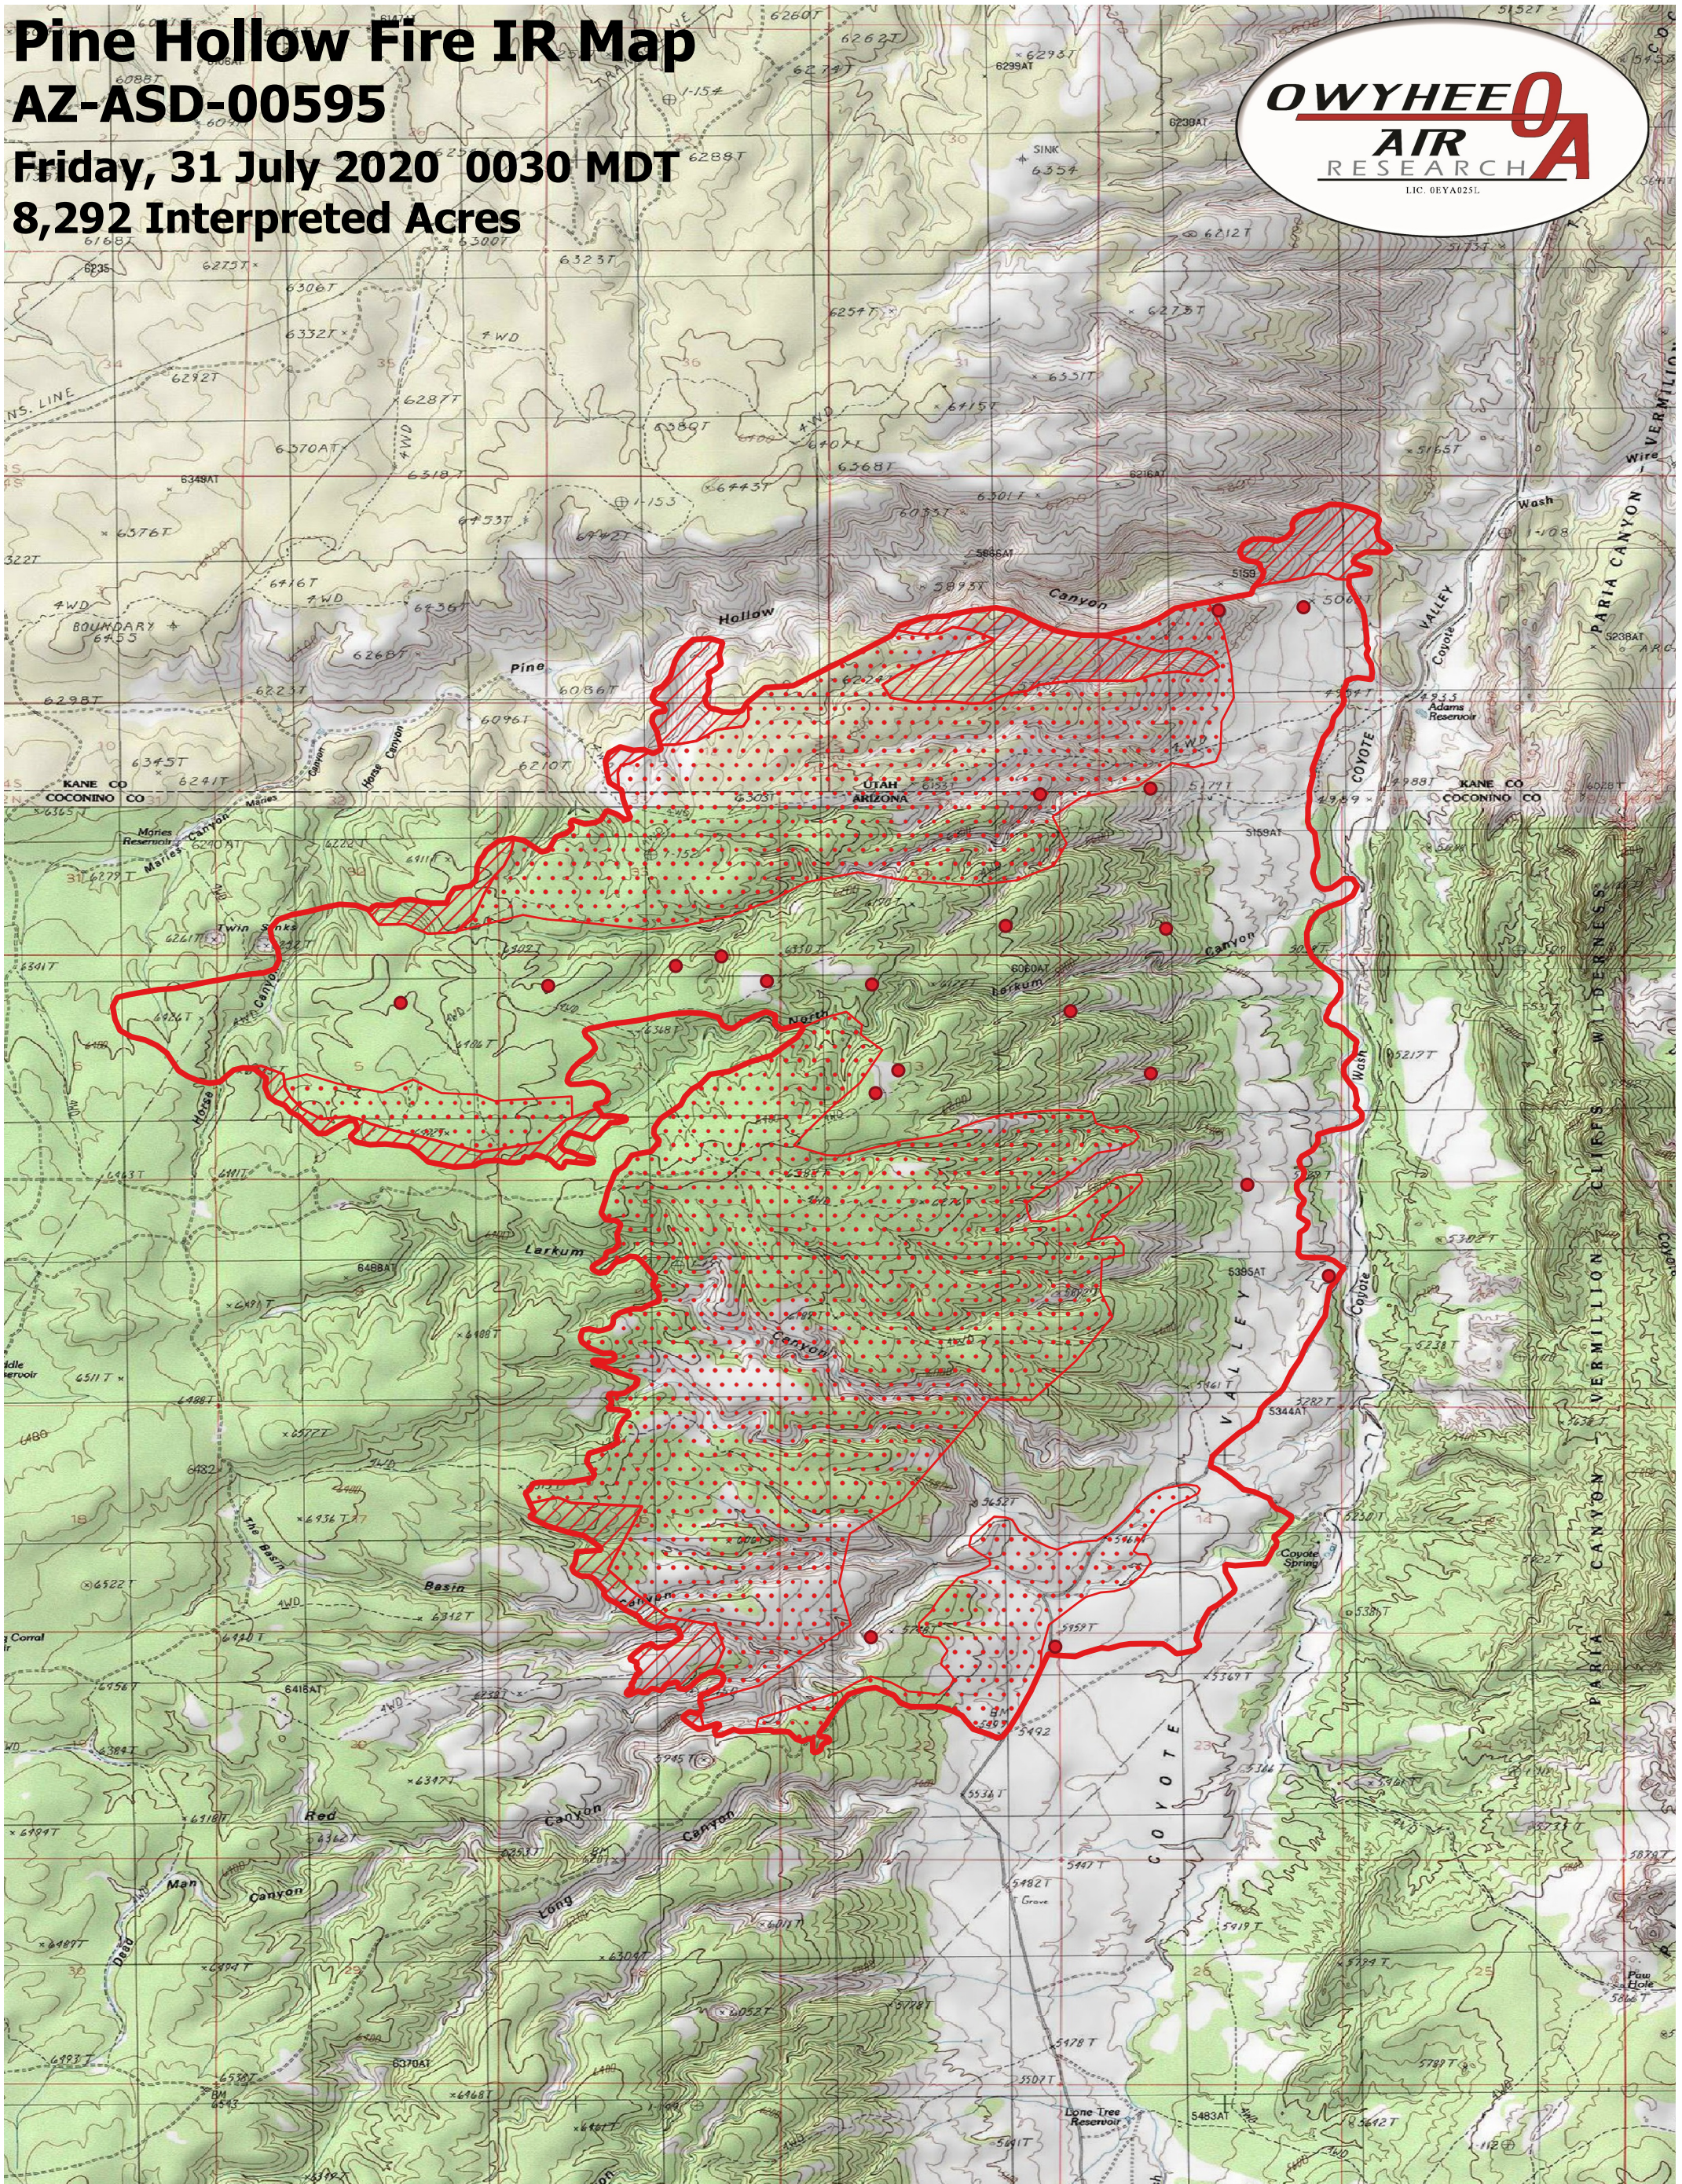

Pine Hollow Fire IR Map

AZ-ASD-00595

Friday, 31 July 2020 0030 MDT

8,292 Interpreted Acres

Legend

- IR Isolated Heat
- Burn Perimeter
- IR Intense Heat
- IR Scattered Heat

Scale: 1:25,000

Projection: WGS 84