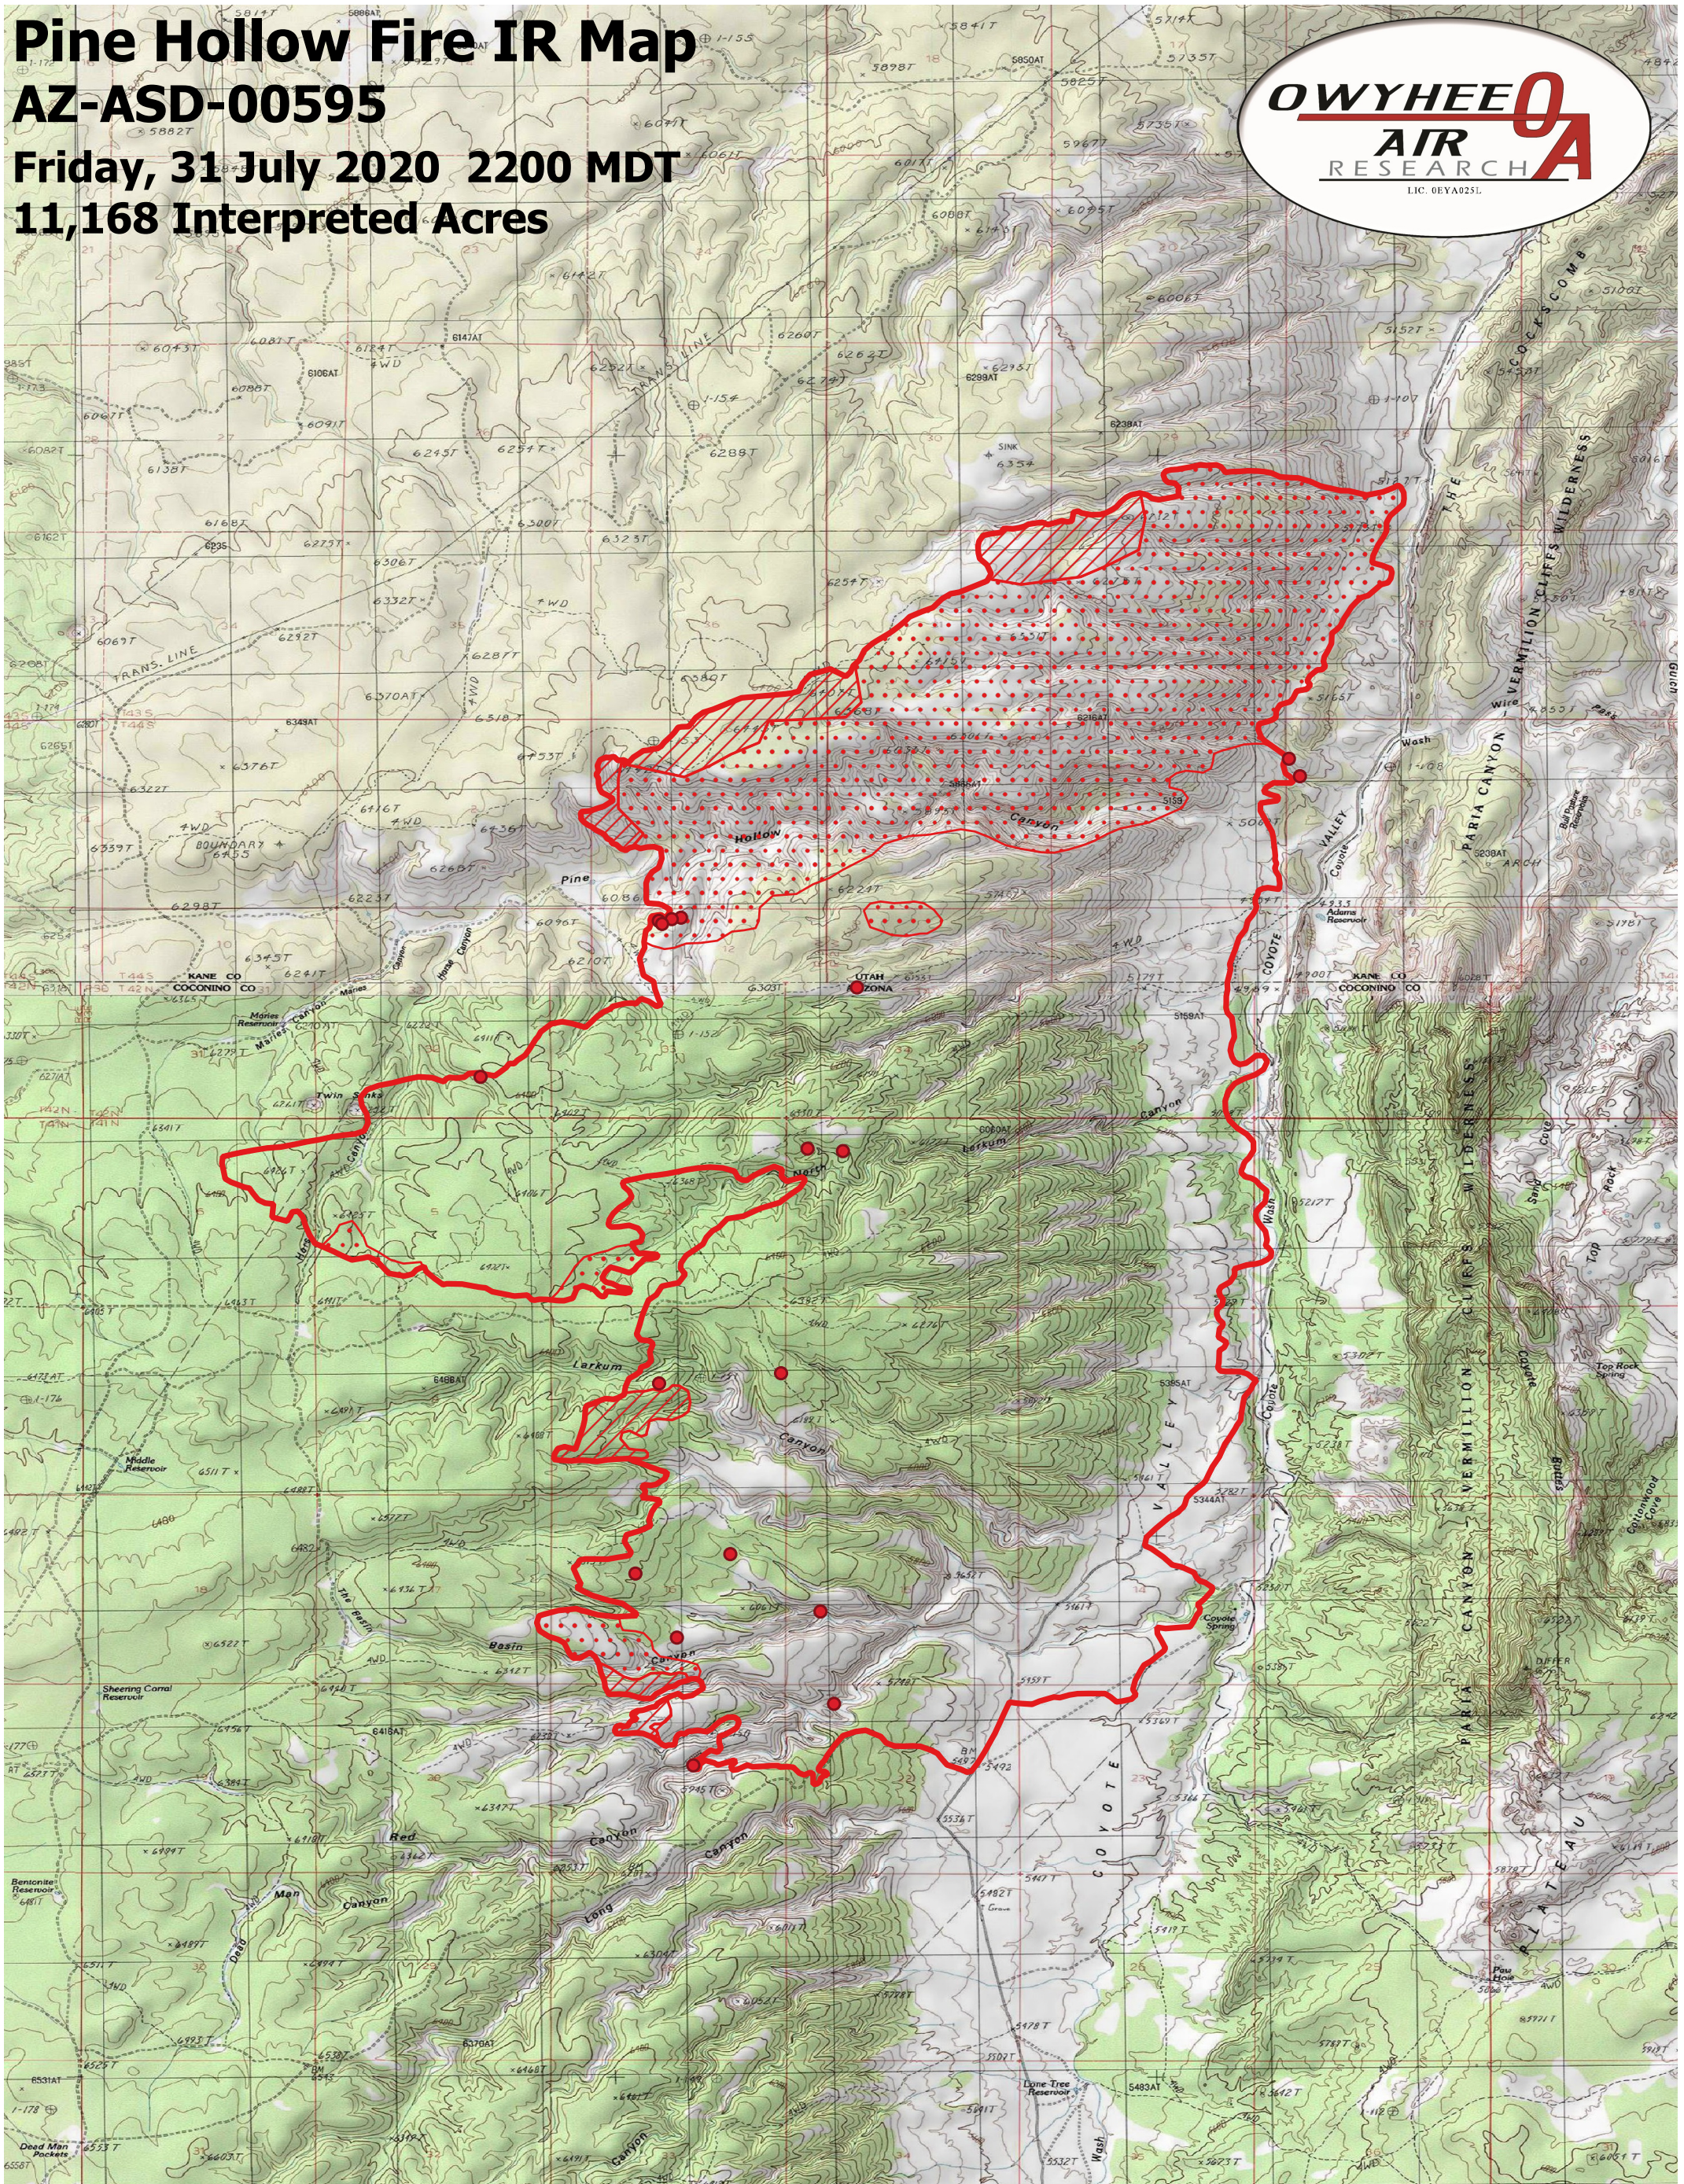

# Pine Hollow Fire IR Map

## AZ-ASD-00595

### Friday, 31 July 2020 2200 MDT

### 11,168 Interpreted Acres

- Legend**
- IR Isolated Heat
  - ▭ Burn Perimeter
  - ▨ IR Intense Heat
  - ⋯ IR Scattered Heat

Scale: 1:30,000  
Projection: WGS 84  
Produced by Owyhee Air Research, Inc.  
IR Interpreter: C. Merriman  
fire@owyheeair.com (208) 442-5405