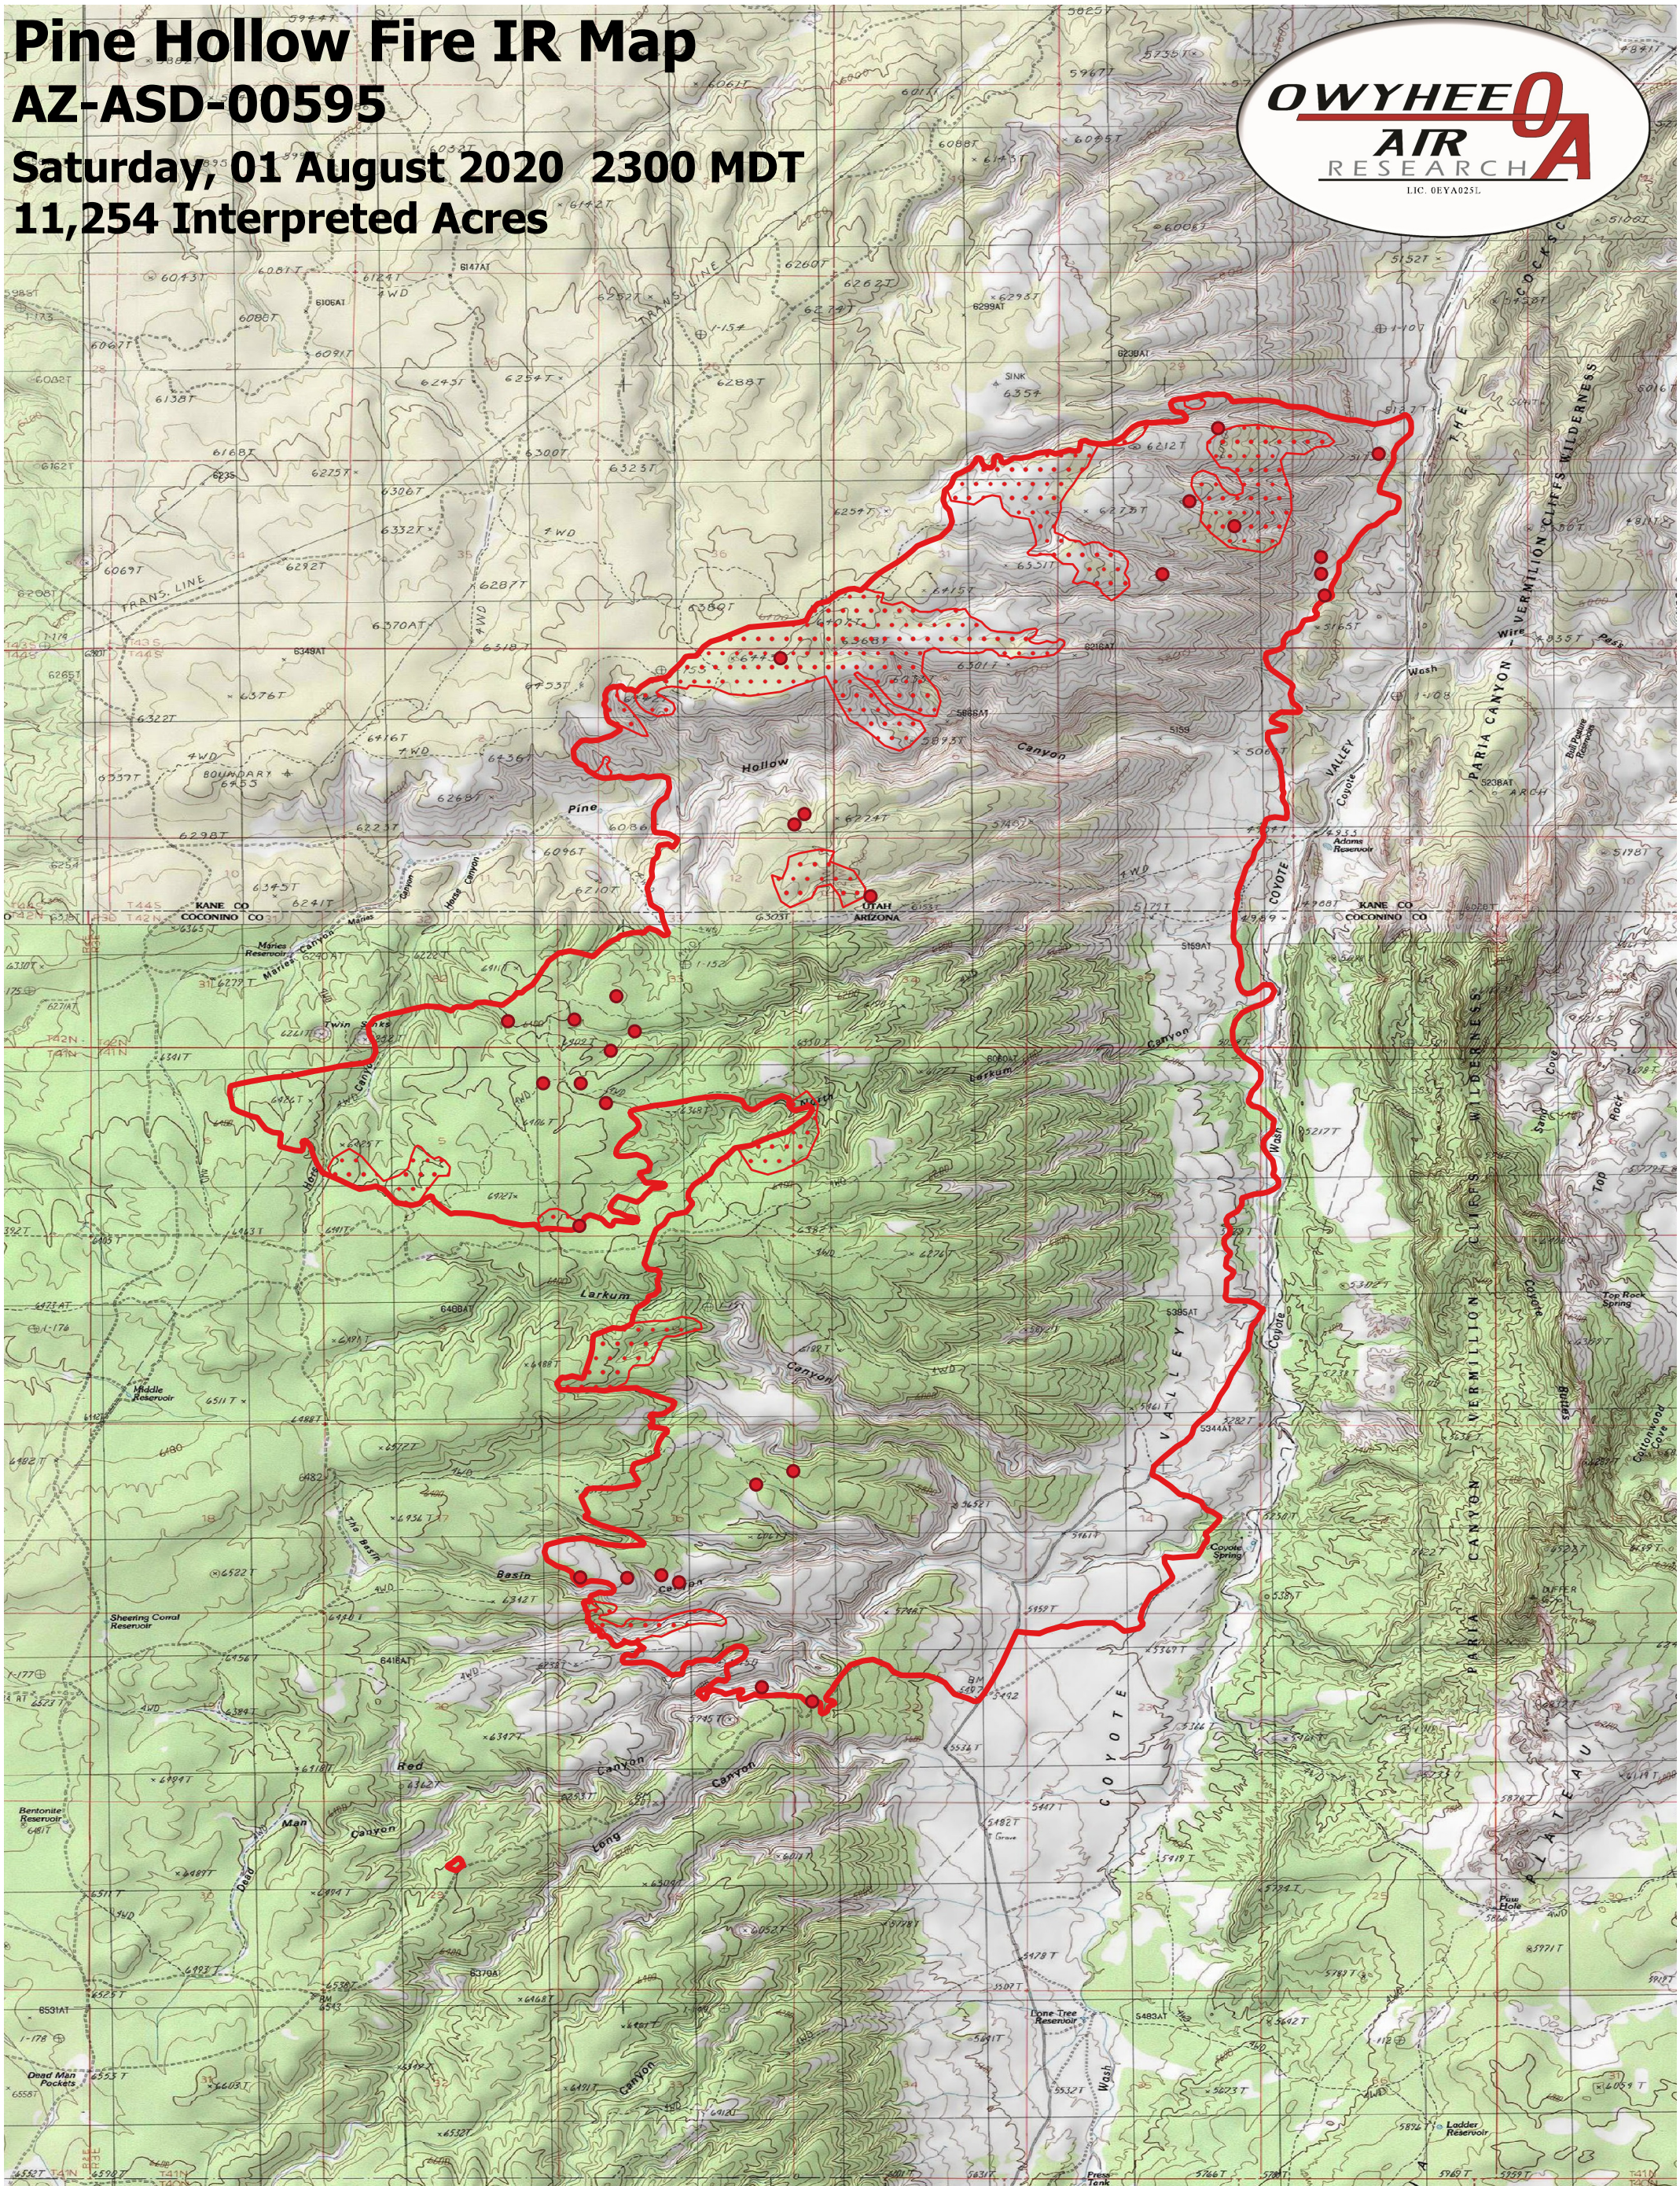

# Pine Hollow Fire IR Map

## AZ-ASD-00595

### Saturday, 01 August 2020 2300 MDT

### 11,254 Interpreted Acres