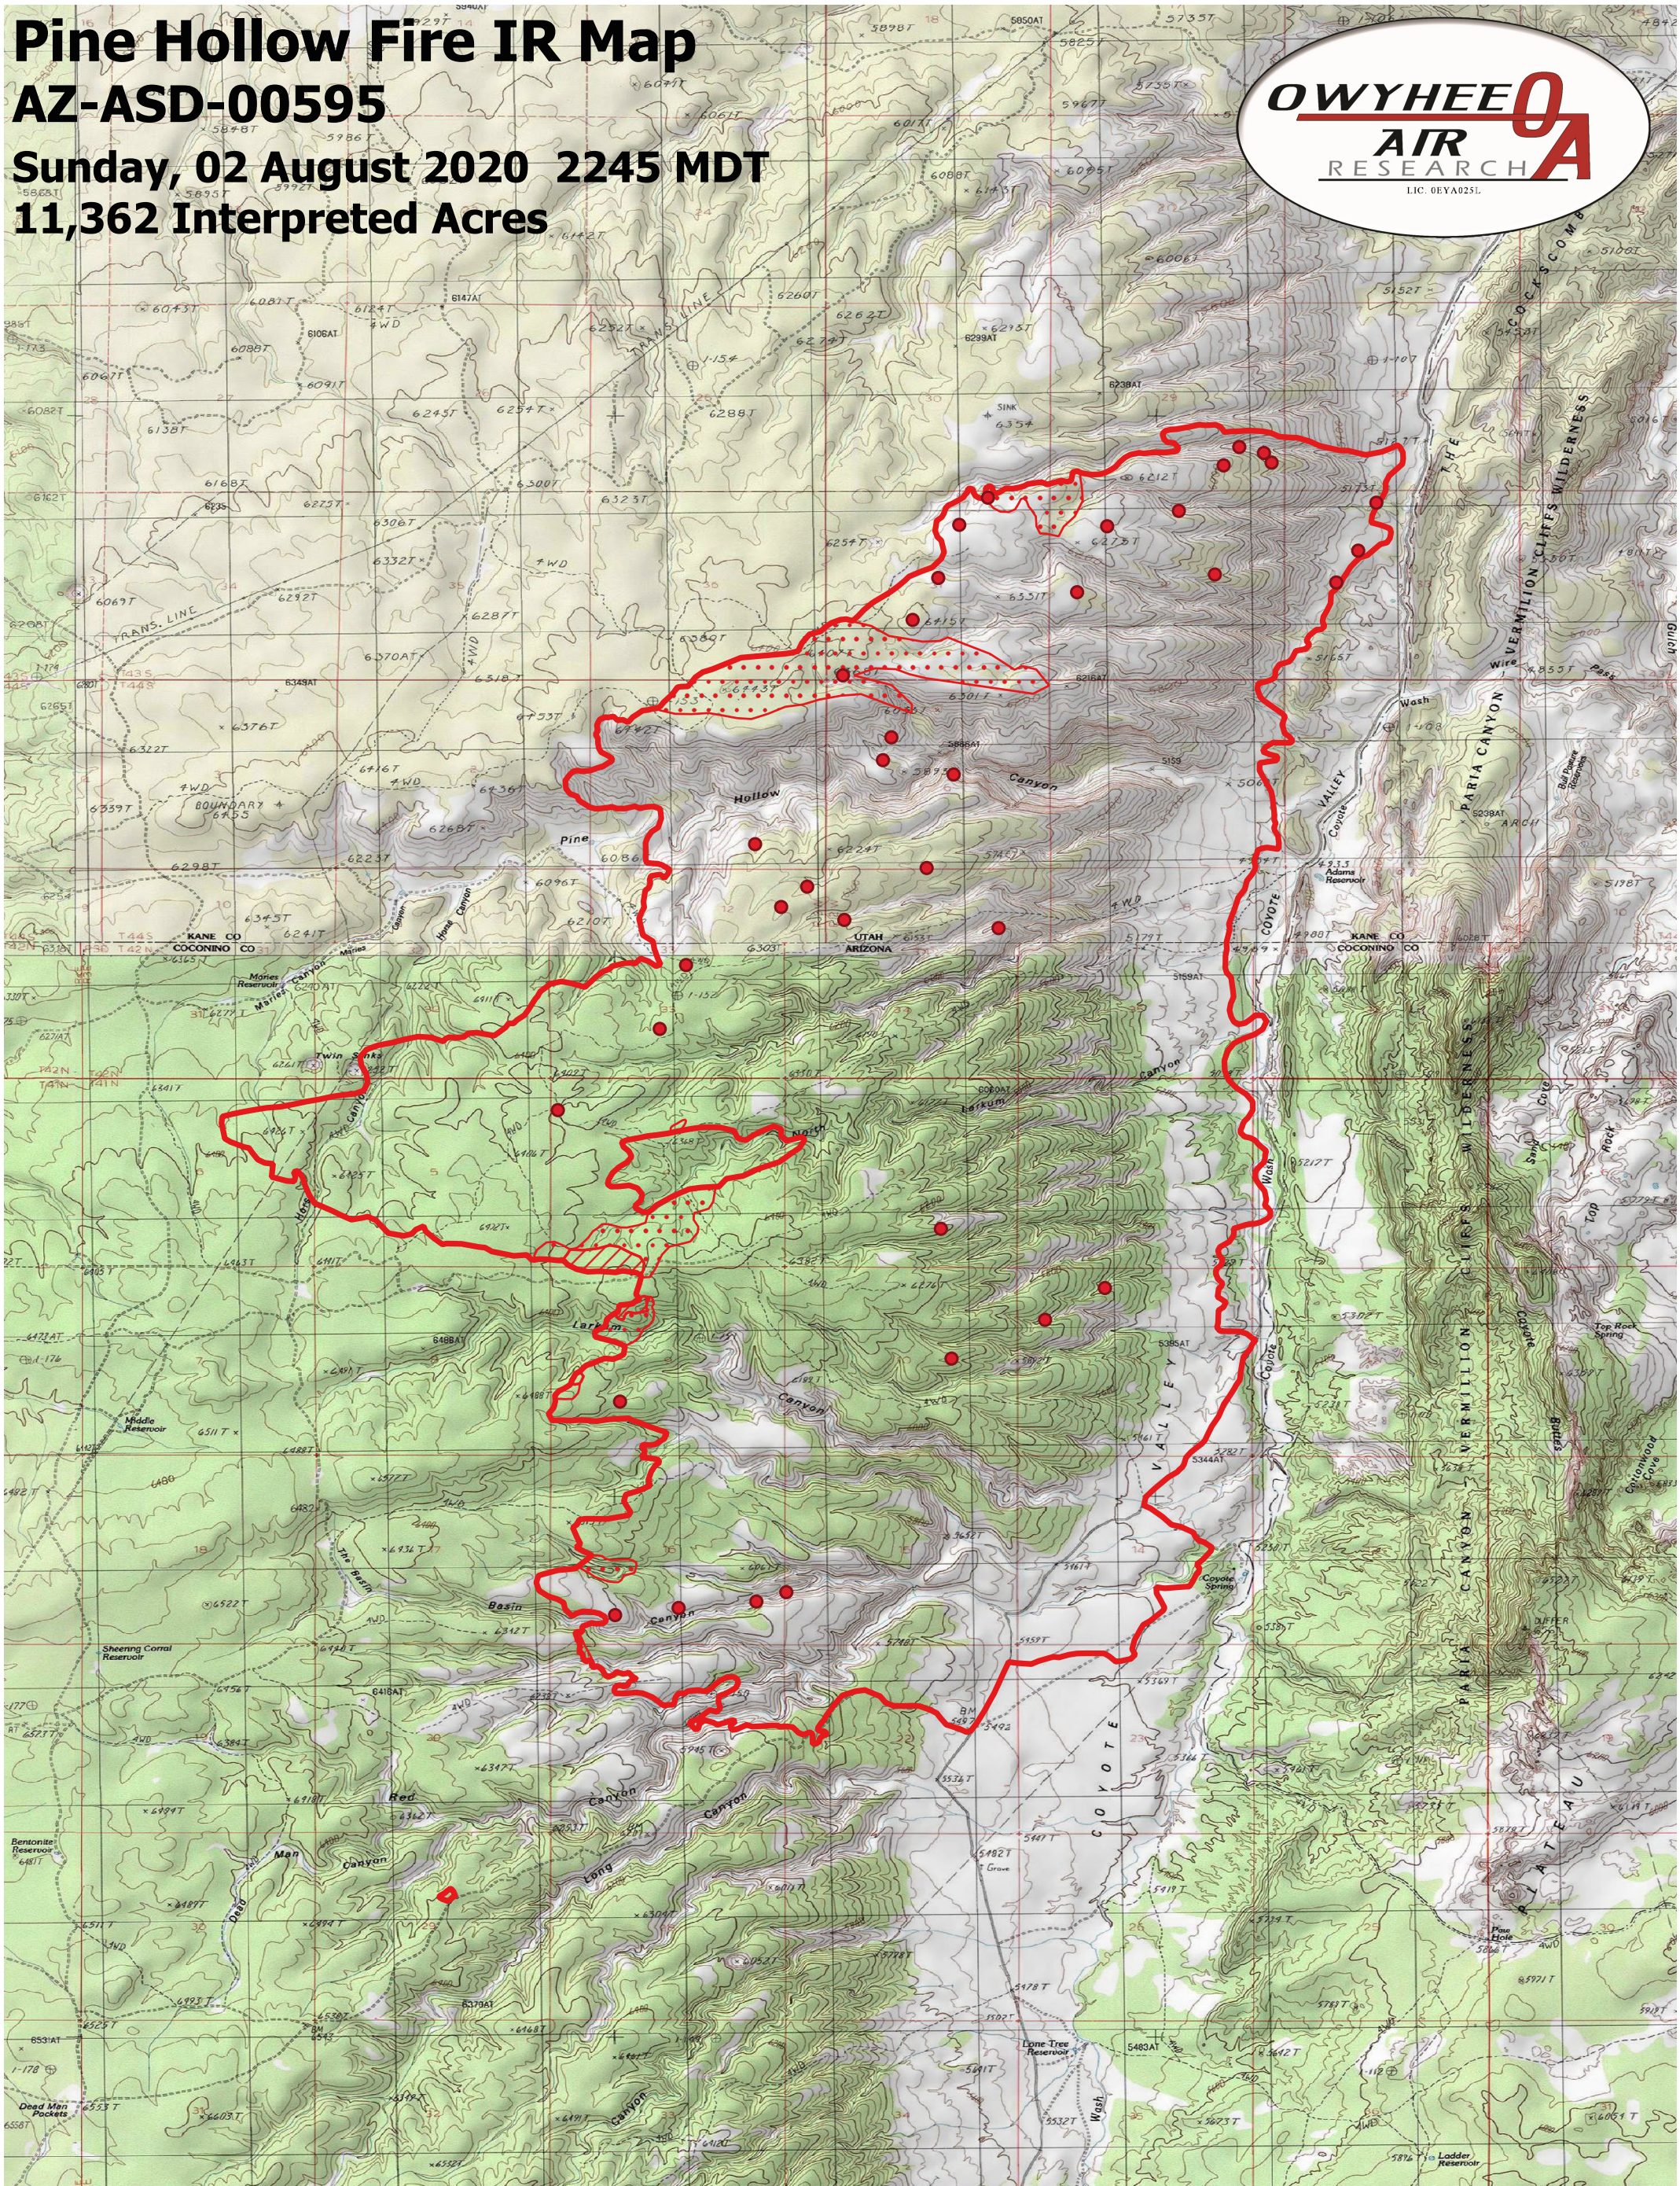

Pine Hollow Fire IR Map

AZ-ASD-00595

Sunday, 02 August 2020 2245 MDT

11,362 Interpreted Acres

Legend

- IR Isolated Heat
- ▭ Burn Perimeter
- ▨ IR Intense Heat
- ⋯ IR Scattered Heat

Scale: 1:30,000

Projection: WGS 84