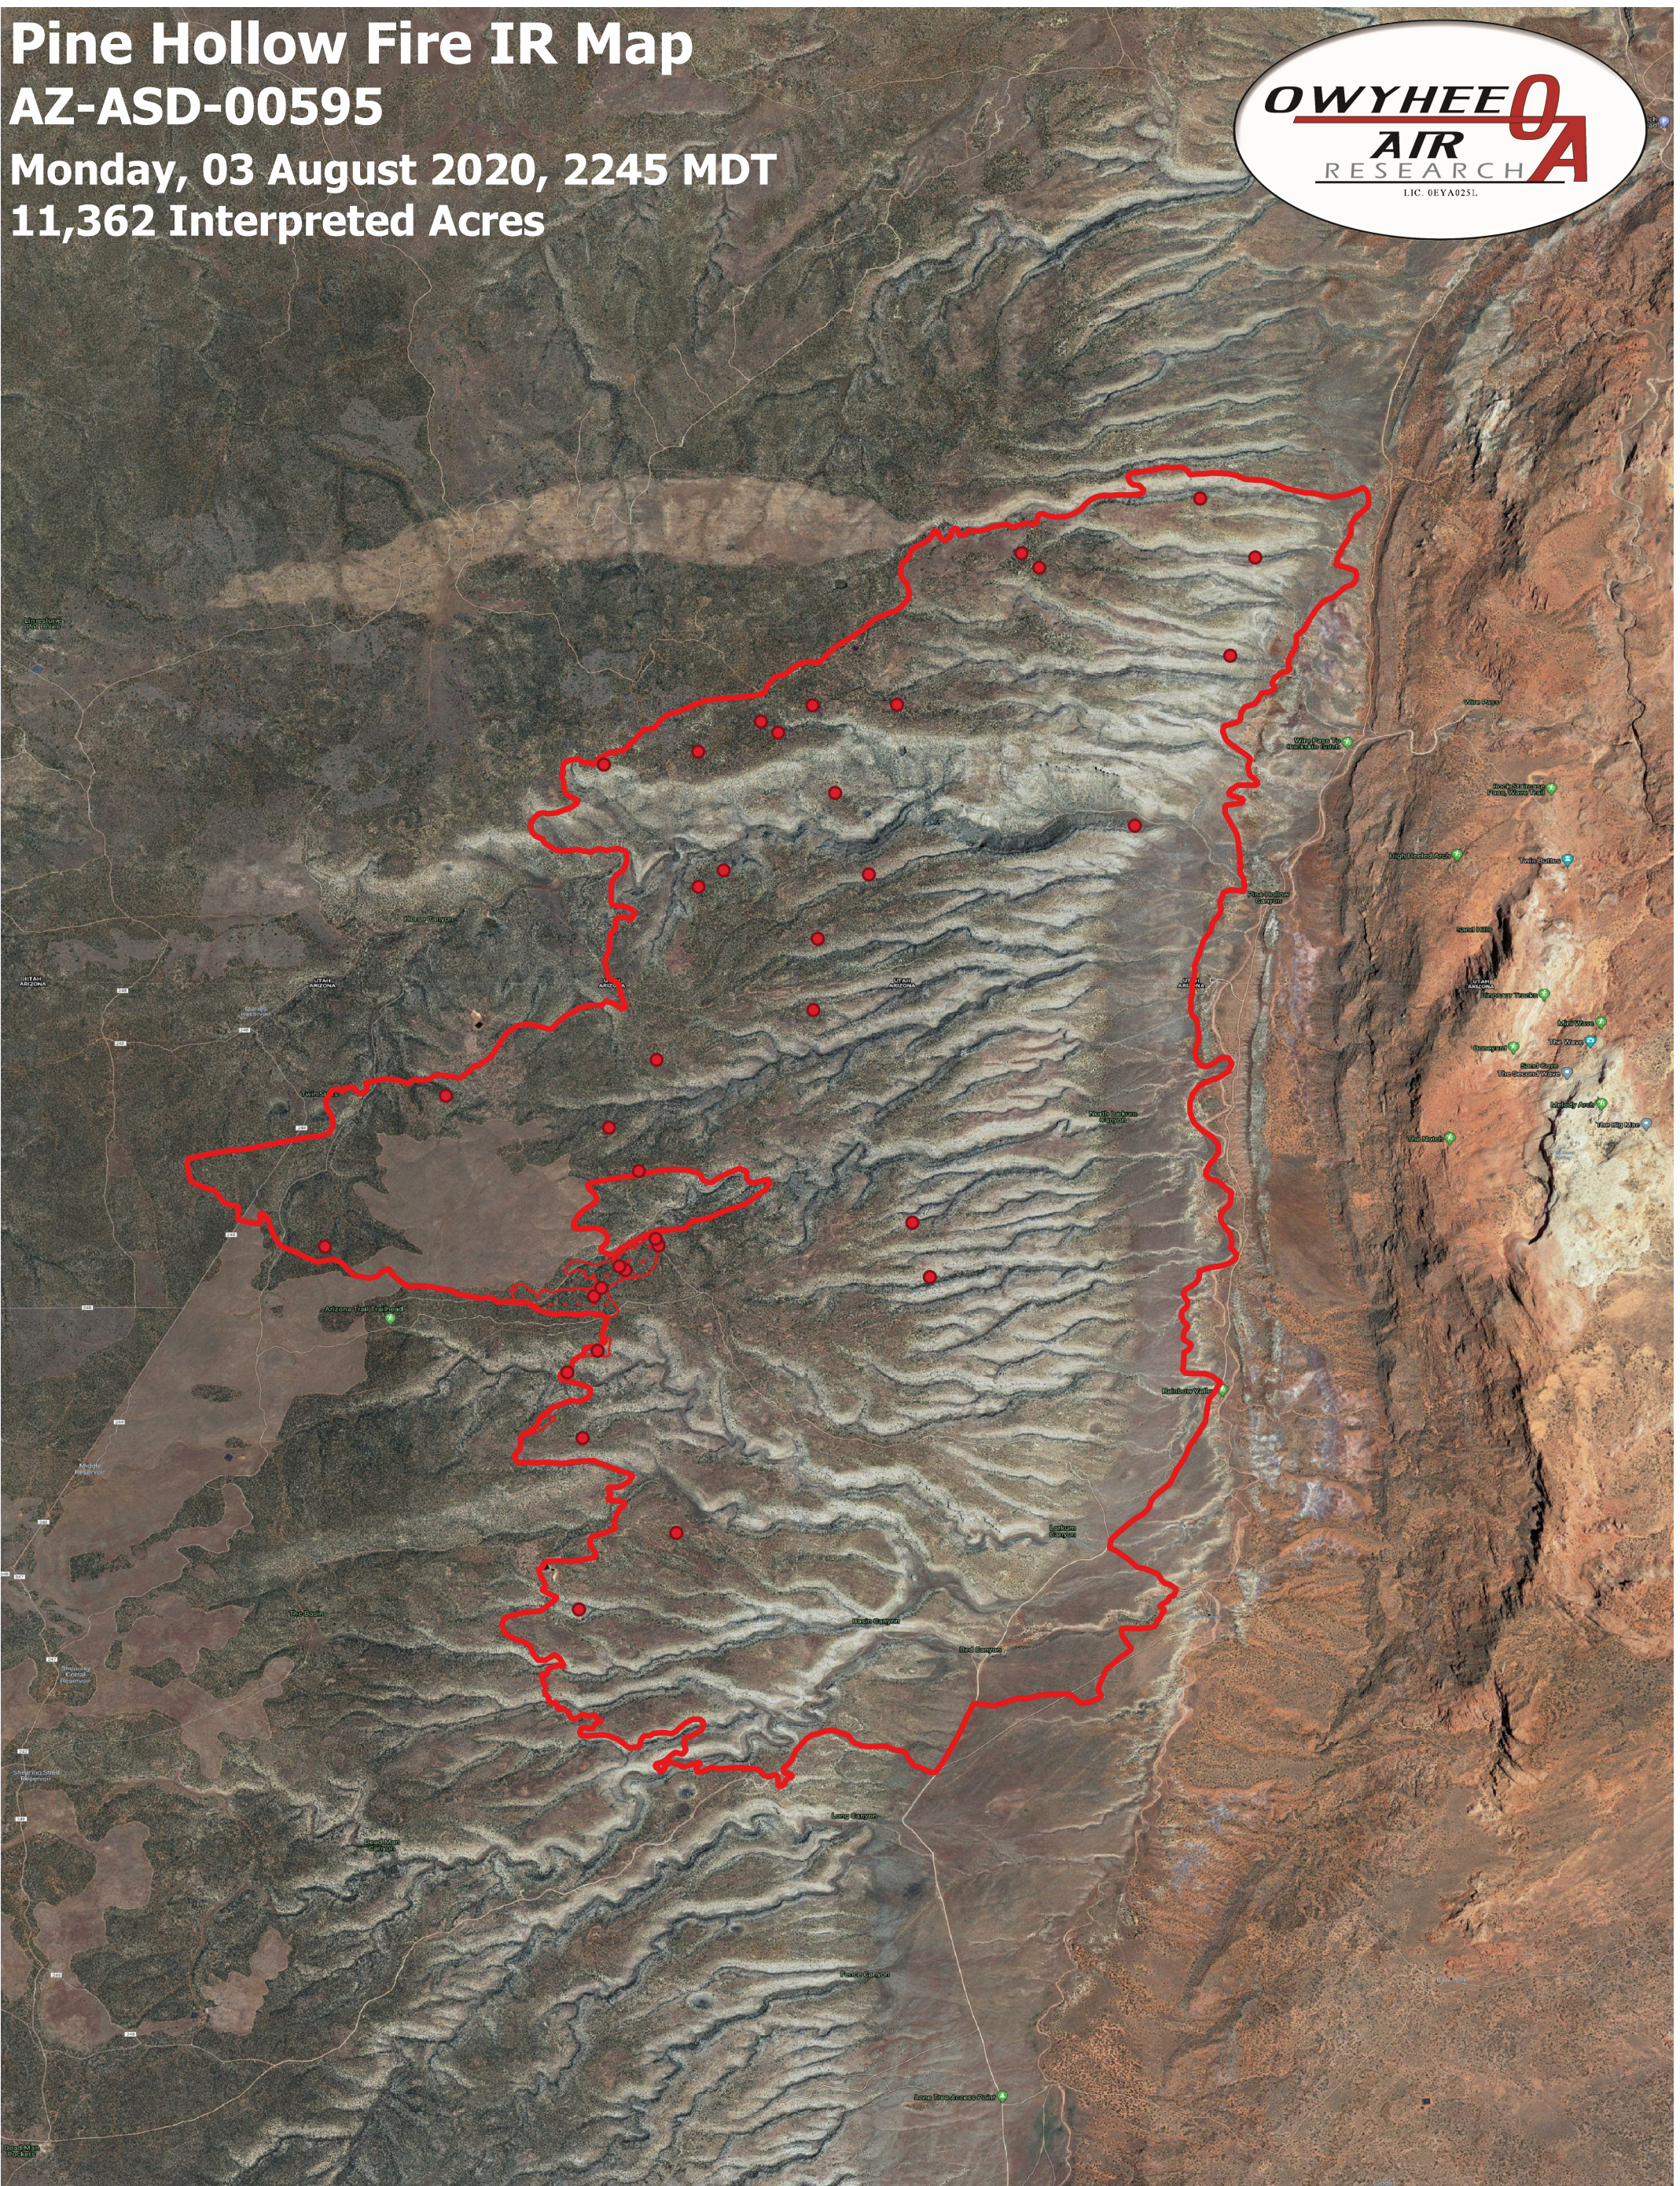

Pine Hollow Fire IR Map

AZ-ASD-00595

Monday, 03 August 2020, 2245 MDT

11,362 Interpreted Acres

Legend

- IR Isolated Heat
- ▭ Burn Perimeter
- ⋯ IR Scattered Heat

Scale: 1:30,000

Projection: WGS 84