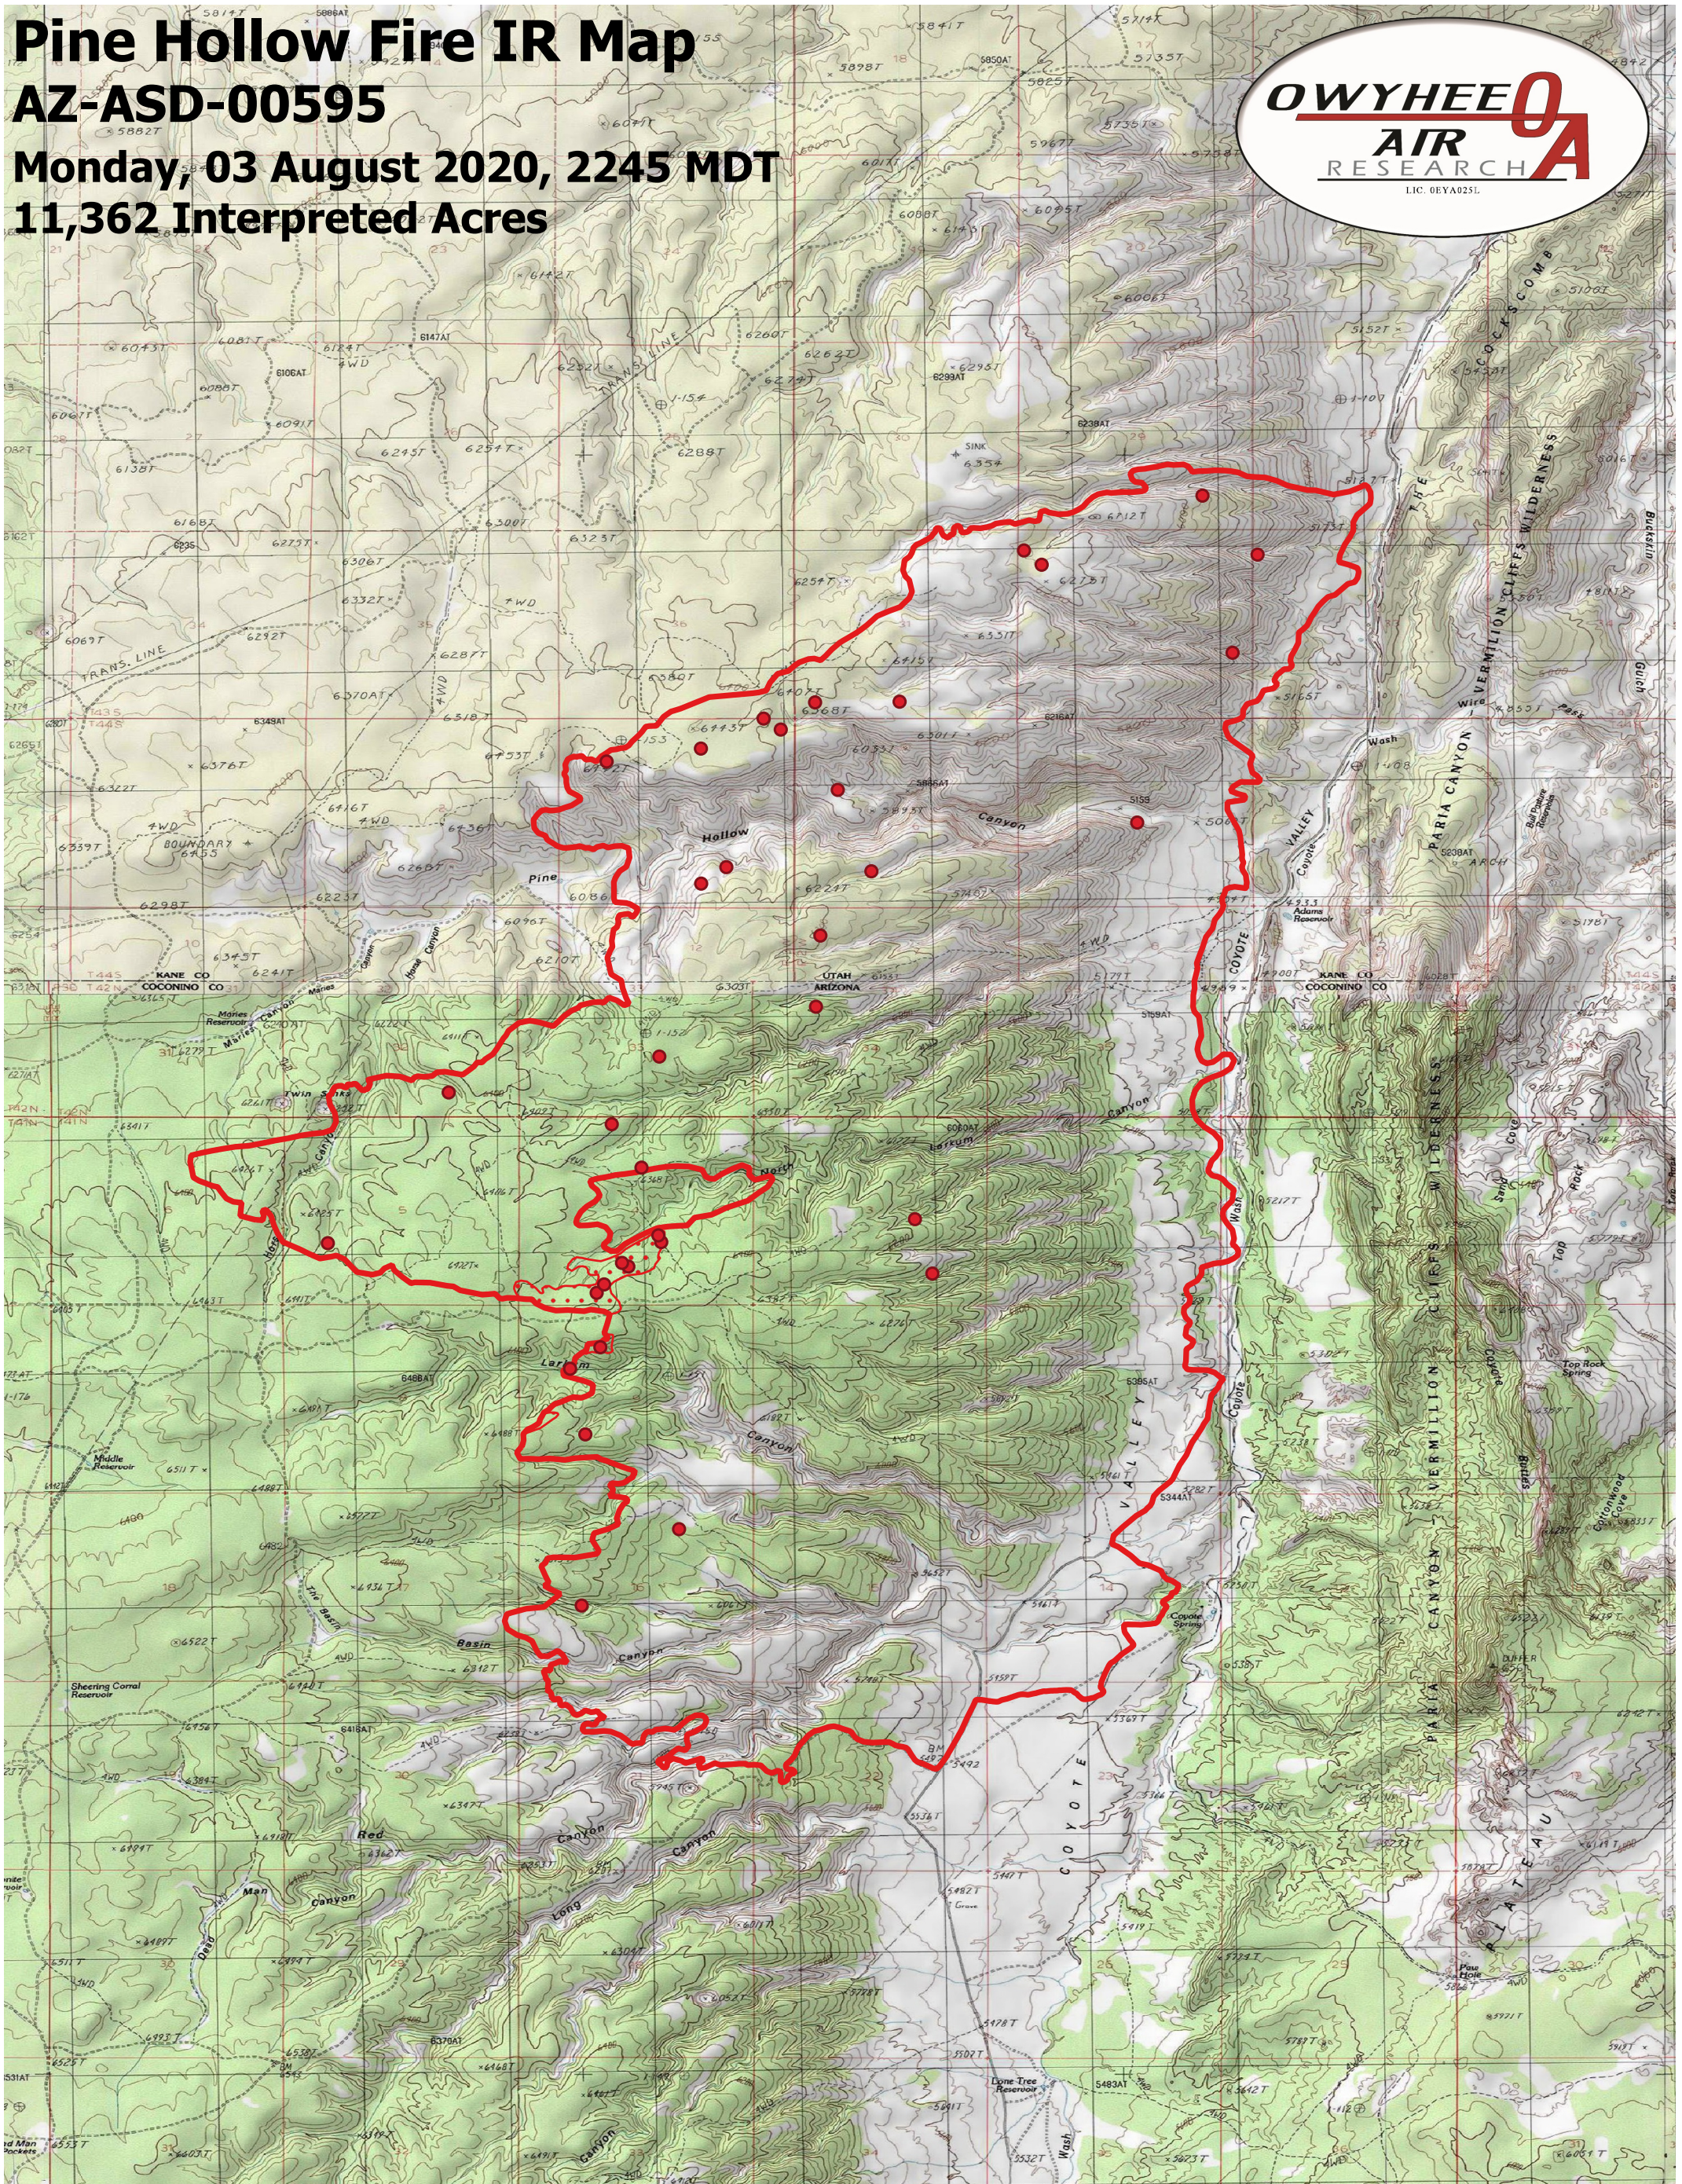

Pine Hollow Fire IR Map

AZ-ASD-00595

Monday, 03 August 2020, 2245 MDT

11,362 Interpreted Acres

Legend

- IR Isolated Heat
- ▭ Burn Perimeter
- - - IR Scattered Heat

Scale: 1:30,000
Projection: WGS 84
Produced by Owyhee Air Research, Inc.
IR Interpreter: C. Merriman
fire@owyheeair.com (208) 442-5405