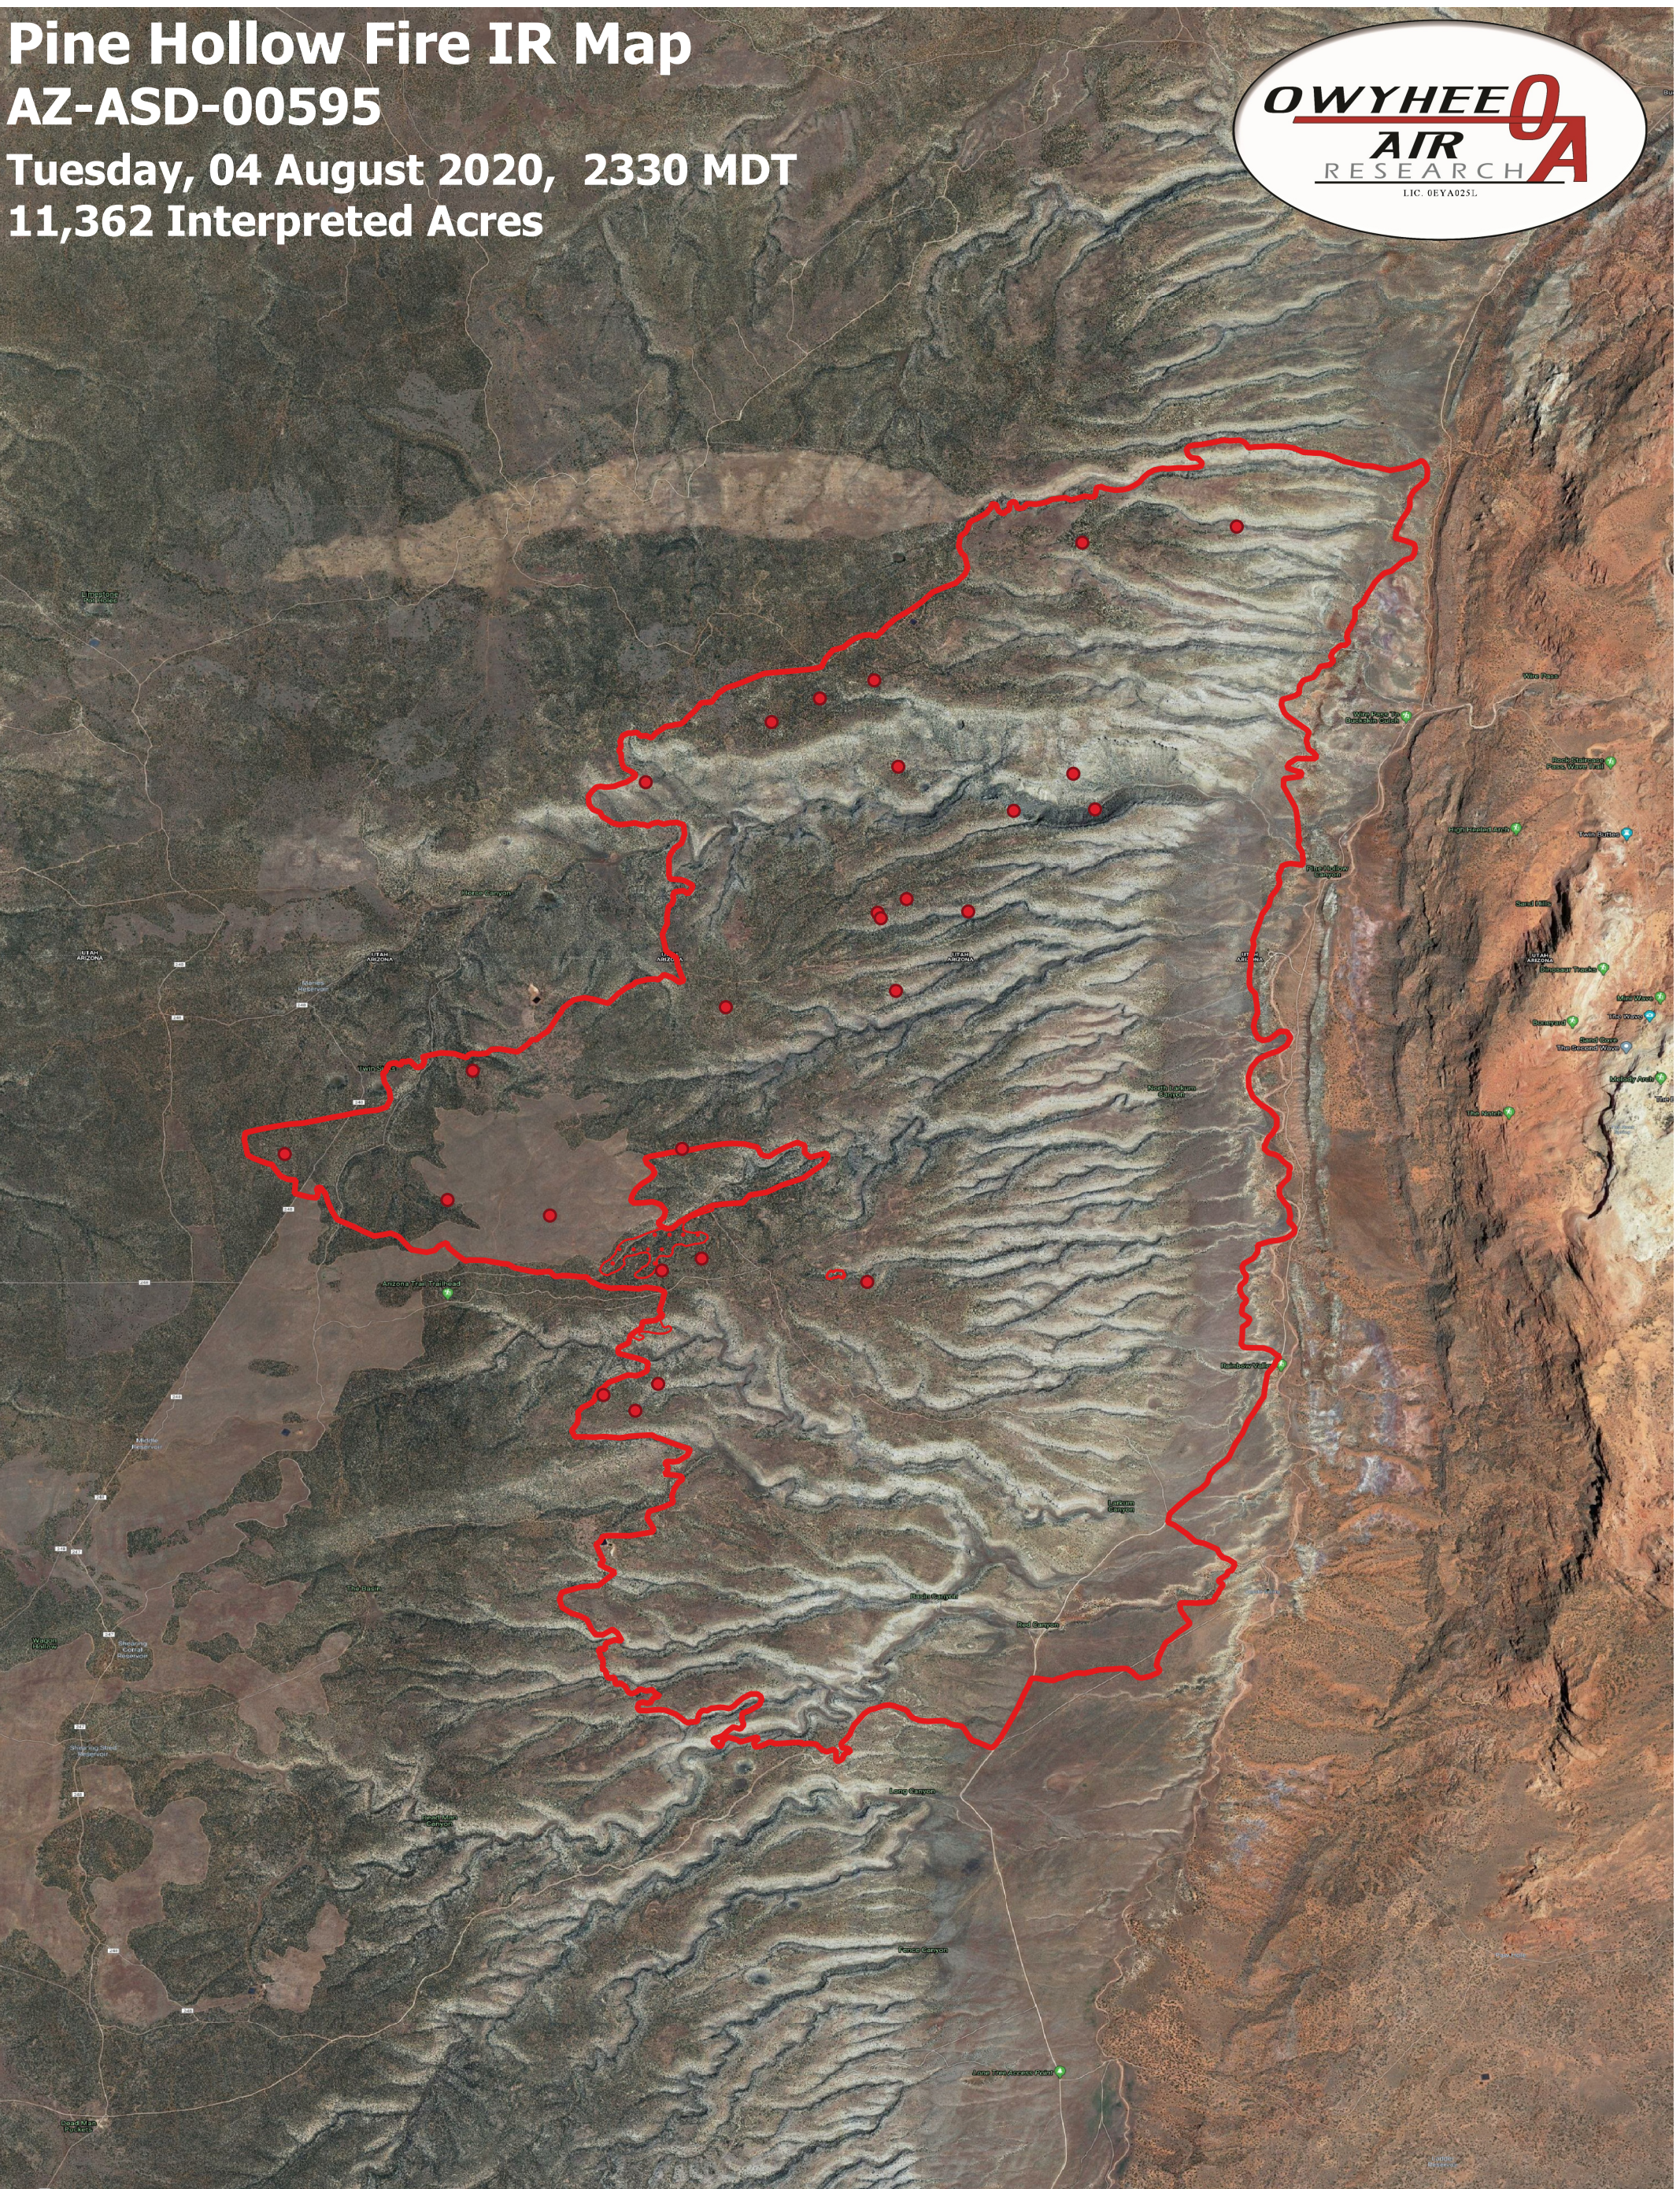

Pine Hollow Fire IR Map

AZ-ASD-00595

Tuesday, 04 August 2020, 2330 MDT

11,362 Interpreted Acres

Legend

- IR Isolated Heat
- Burn Perimeter
- IR Intense Heat
- IR Scattered Heat

Scale: 1:30,000
Projection: WGS 84
Produced by Owyhee Air Research, Inc.
IR Interpreter: C. Merriman
fire@owyheeair.com (208) 442-5405