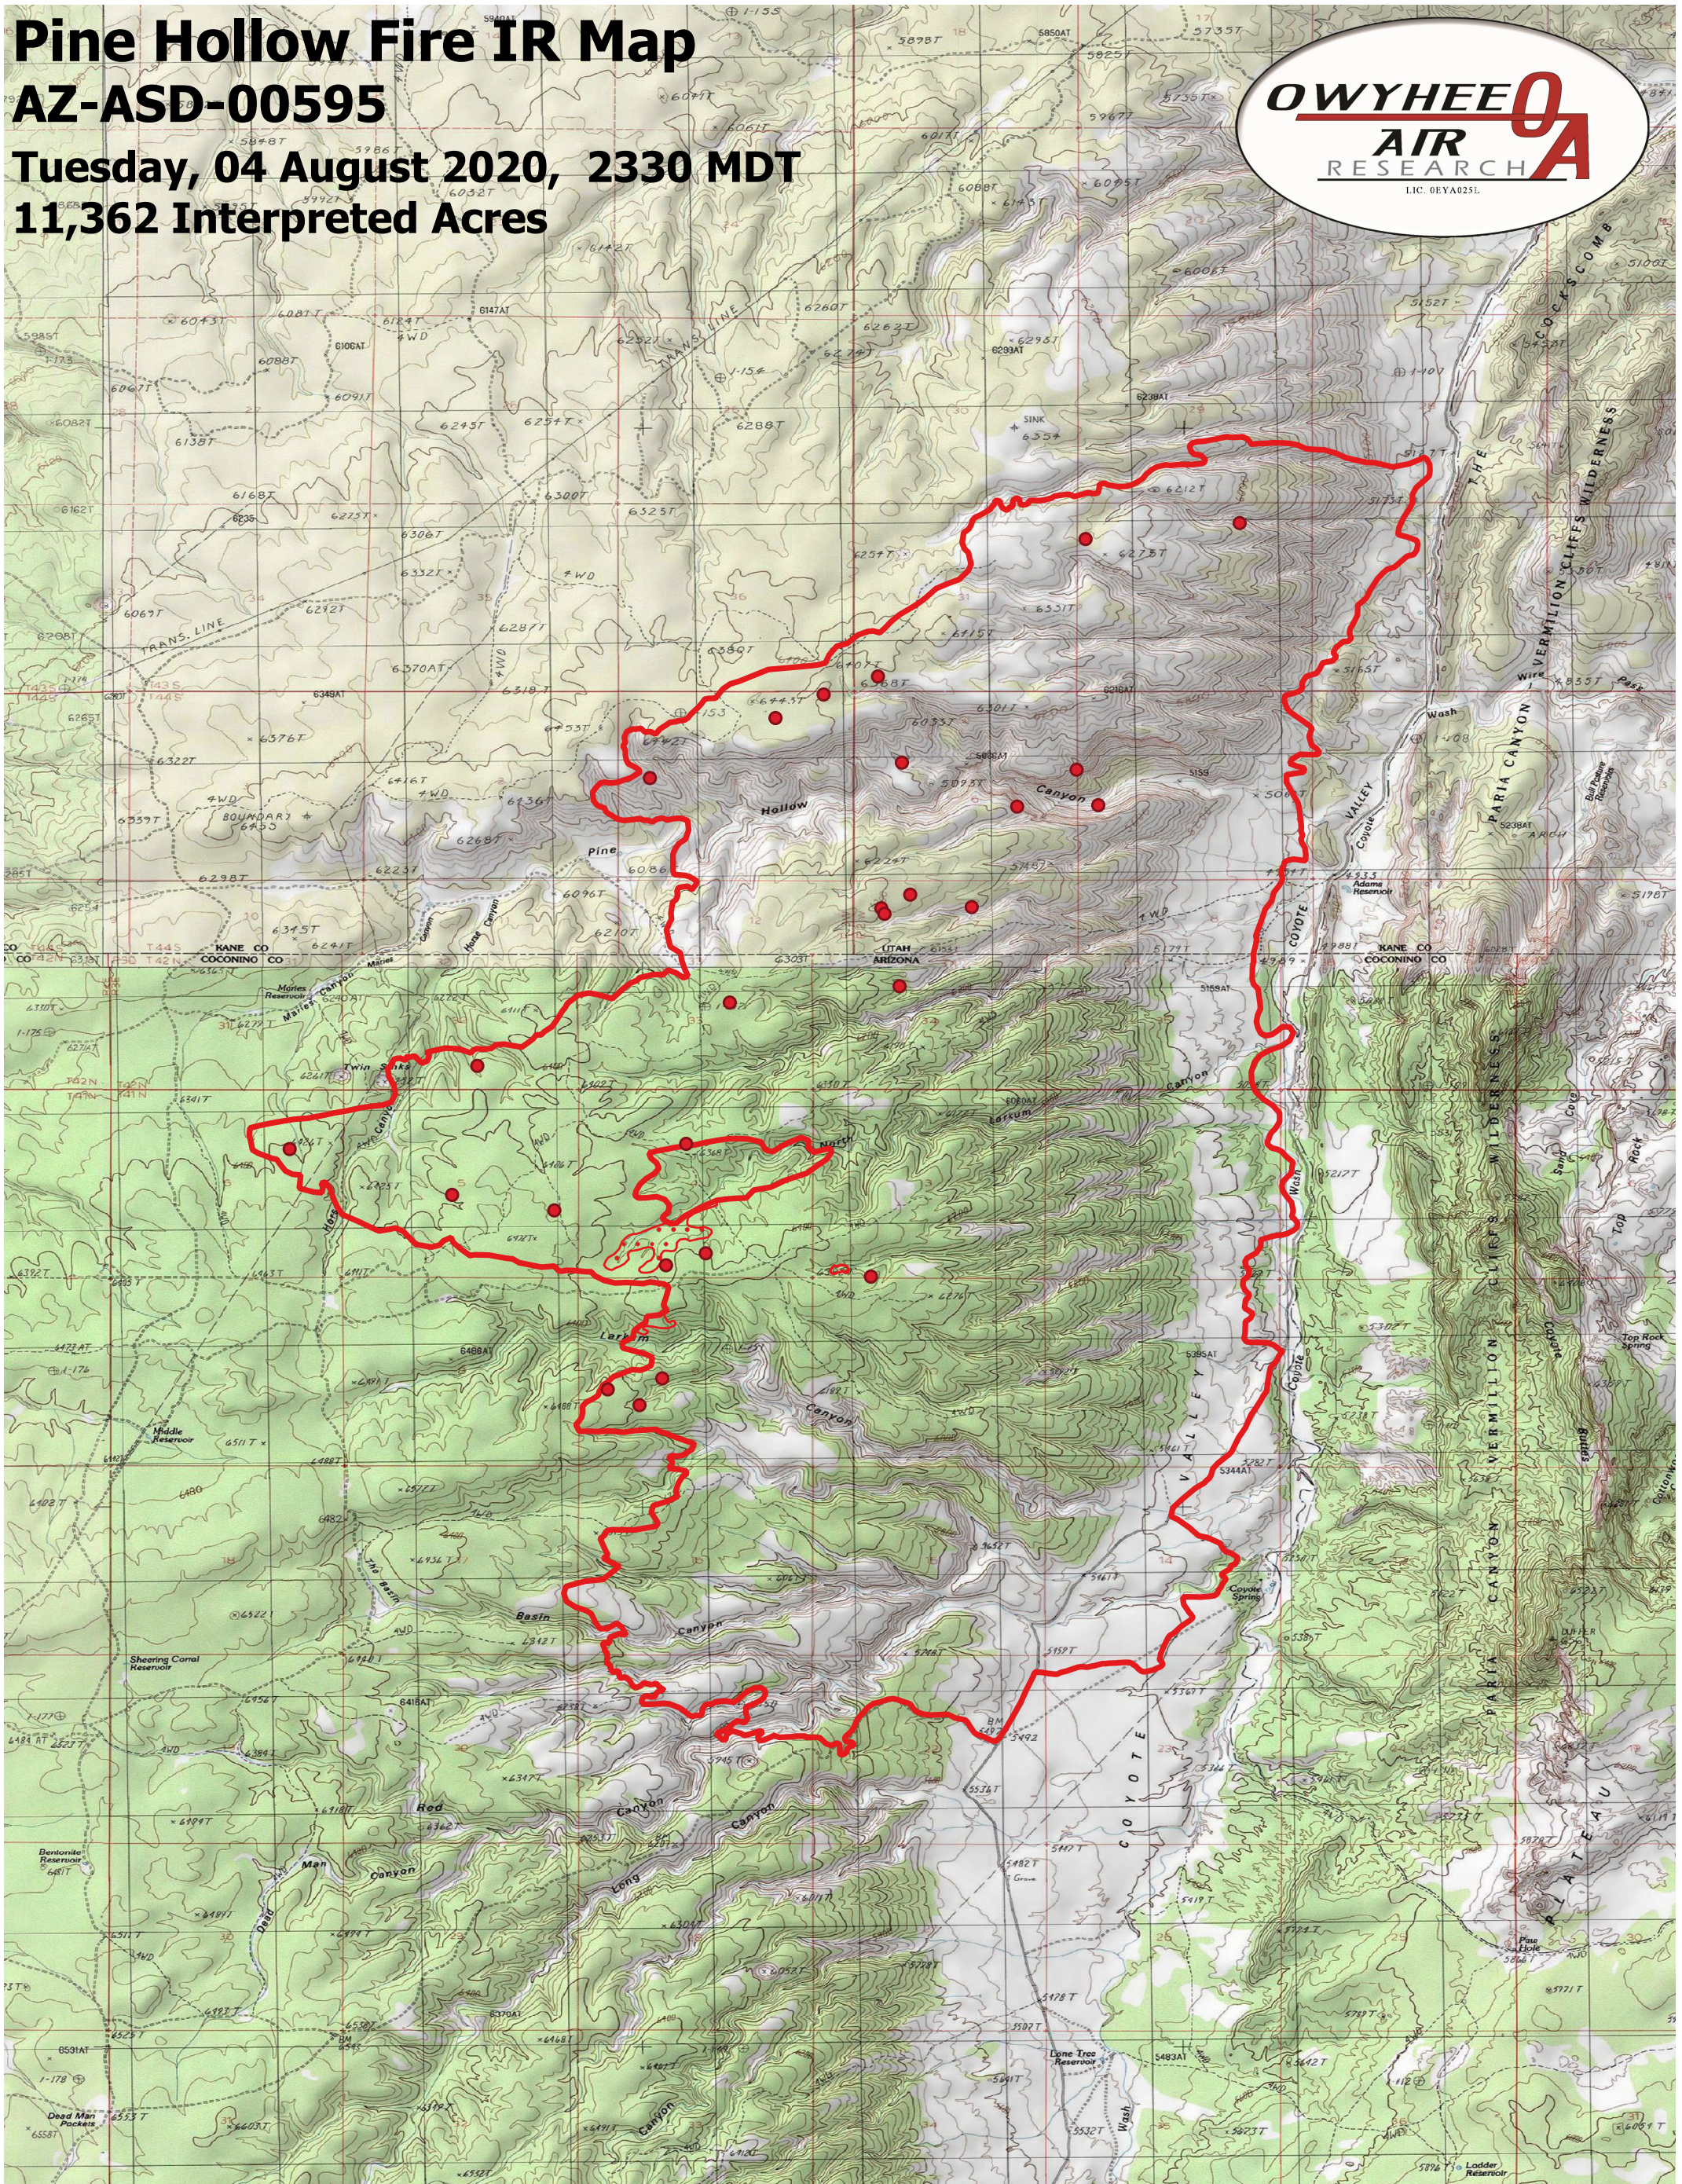

Pine Hollow Fire IR Map

AZ-ASD-00595

Tuesday, 04 August 2020, 2330 MDT

11,362 Interpreted Acres

Legend

- IR Isolated Heat
- ▭ Burn Perimeter
- ▨ IR Intense Heat
- ⋯ IR Scattered Heat

Scale: 1:30,000

Projection: WGS 84