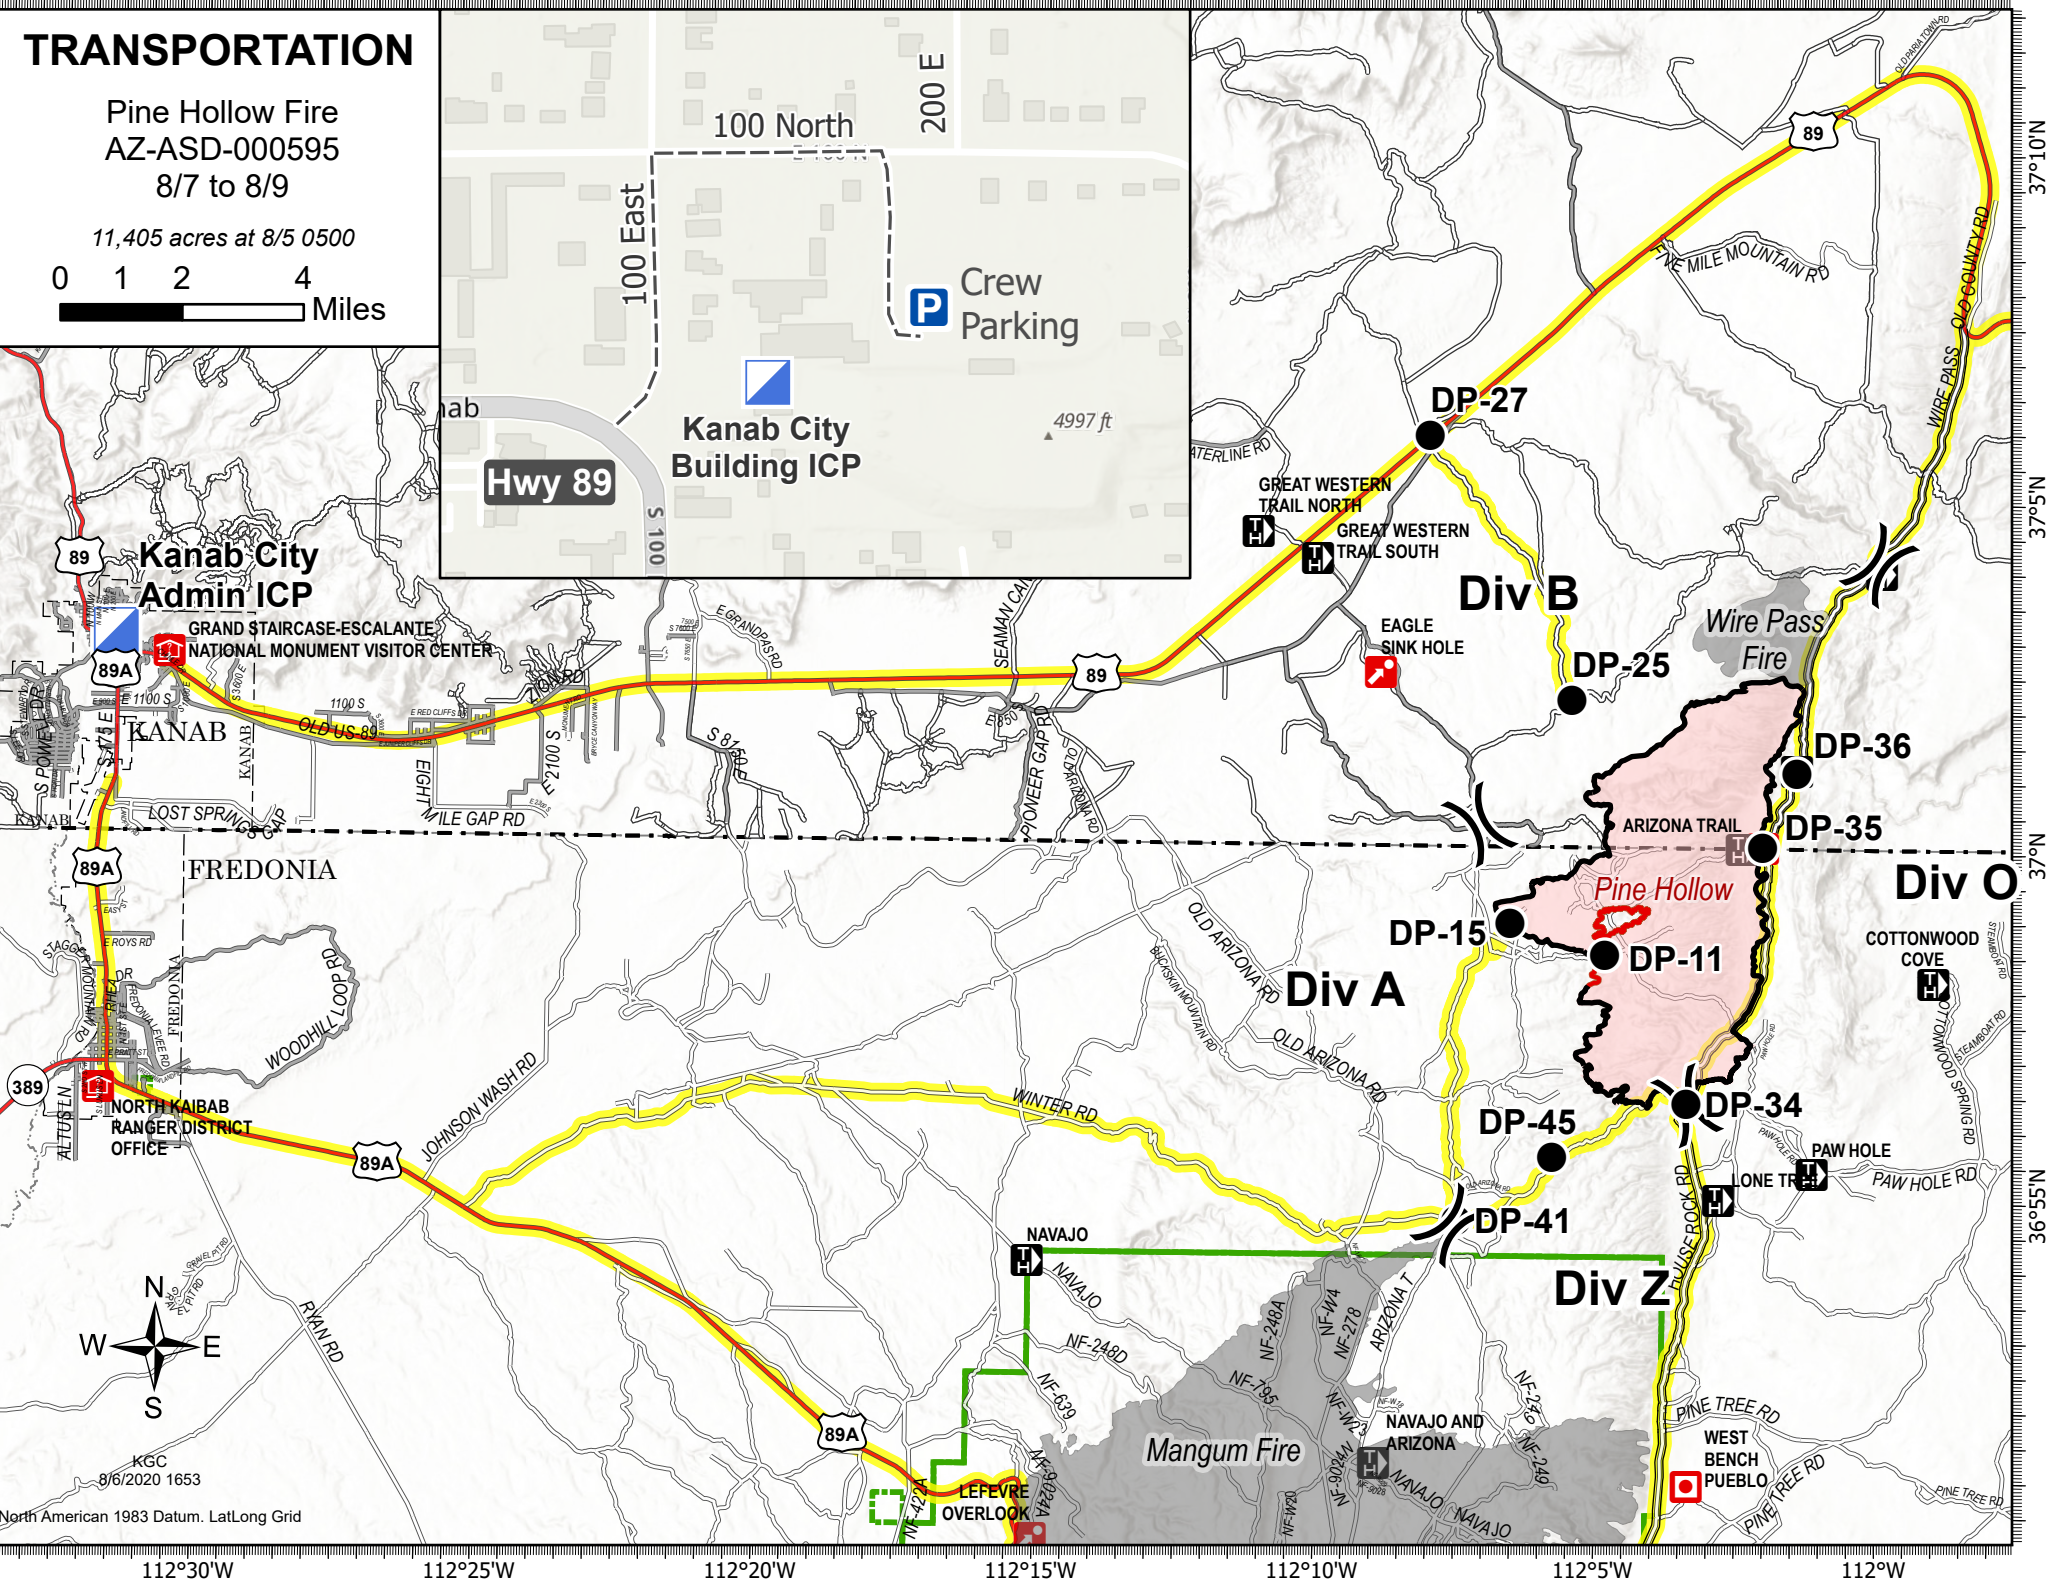

TRANSPORTATION

Pine Hollow Fire
AZ-ASD-000595
8/7 to 8/9

11,405 acres at 8/5 0500

KGC
8/6/2020 1653
North American 1983 Datum, LatLong Grid