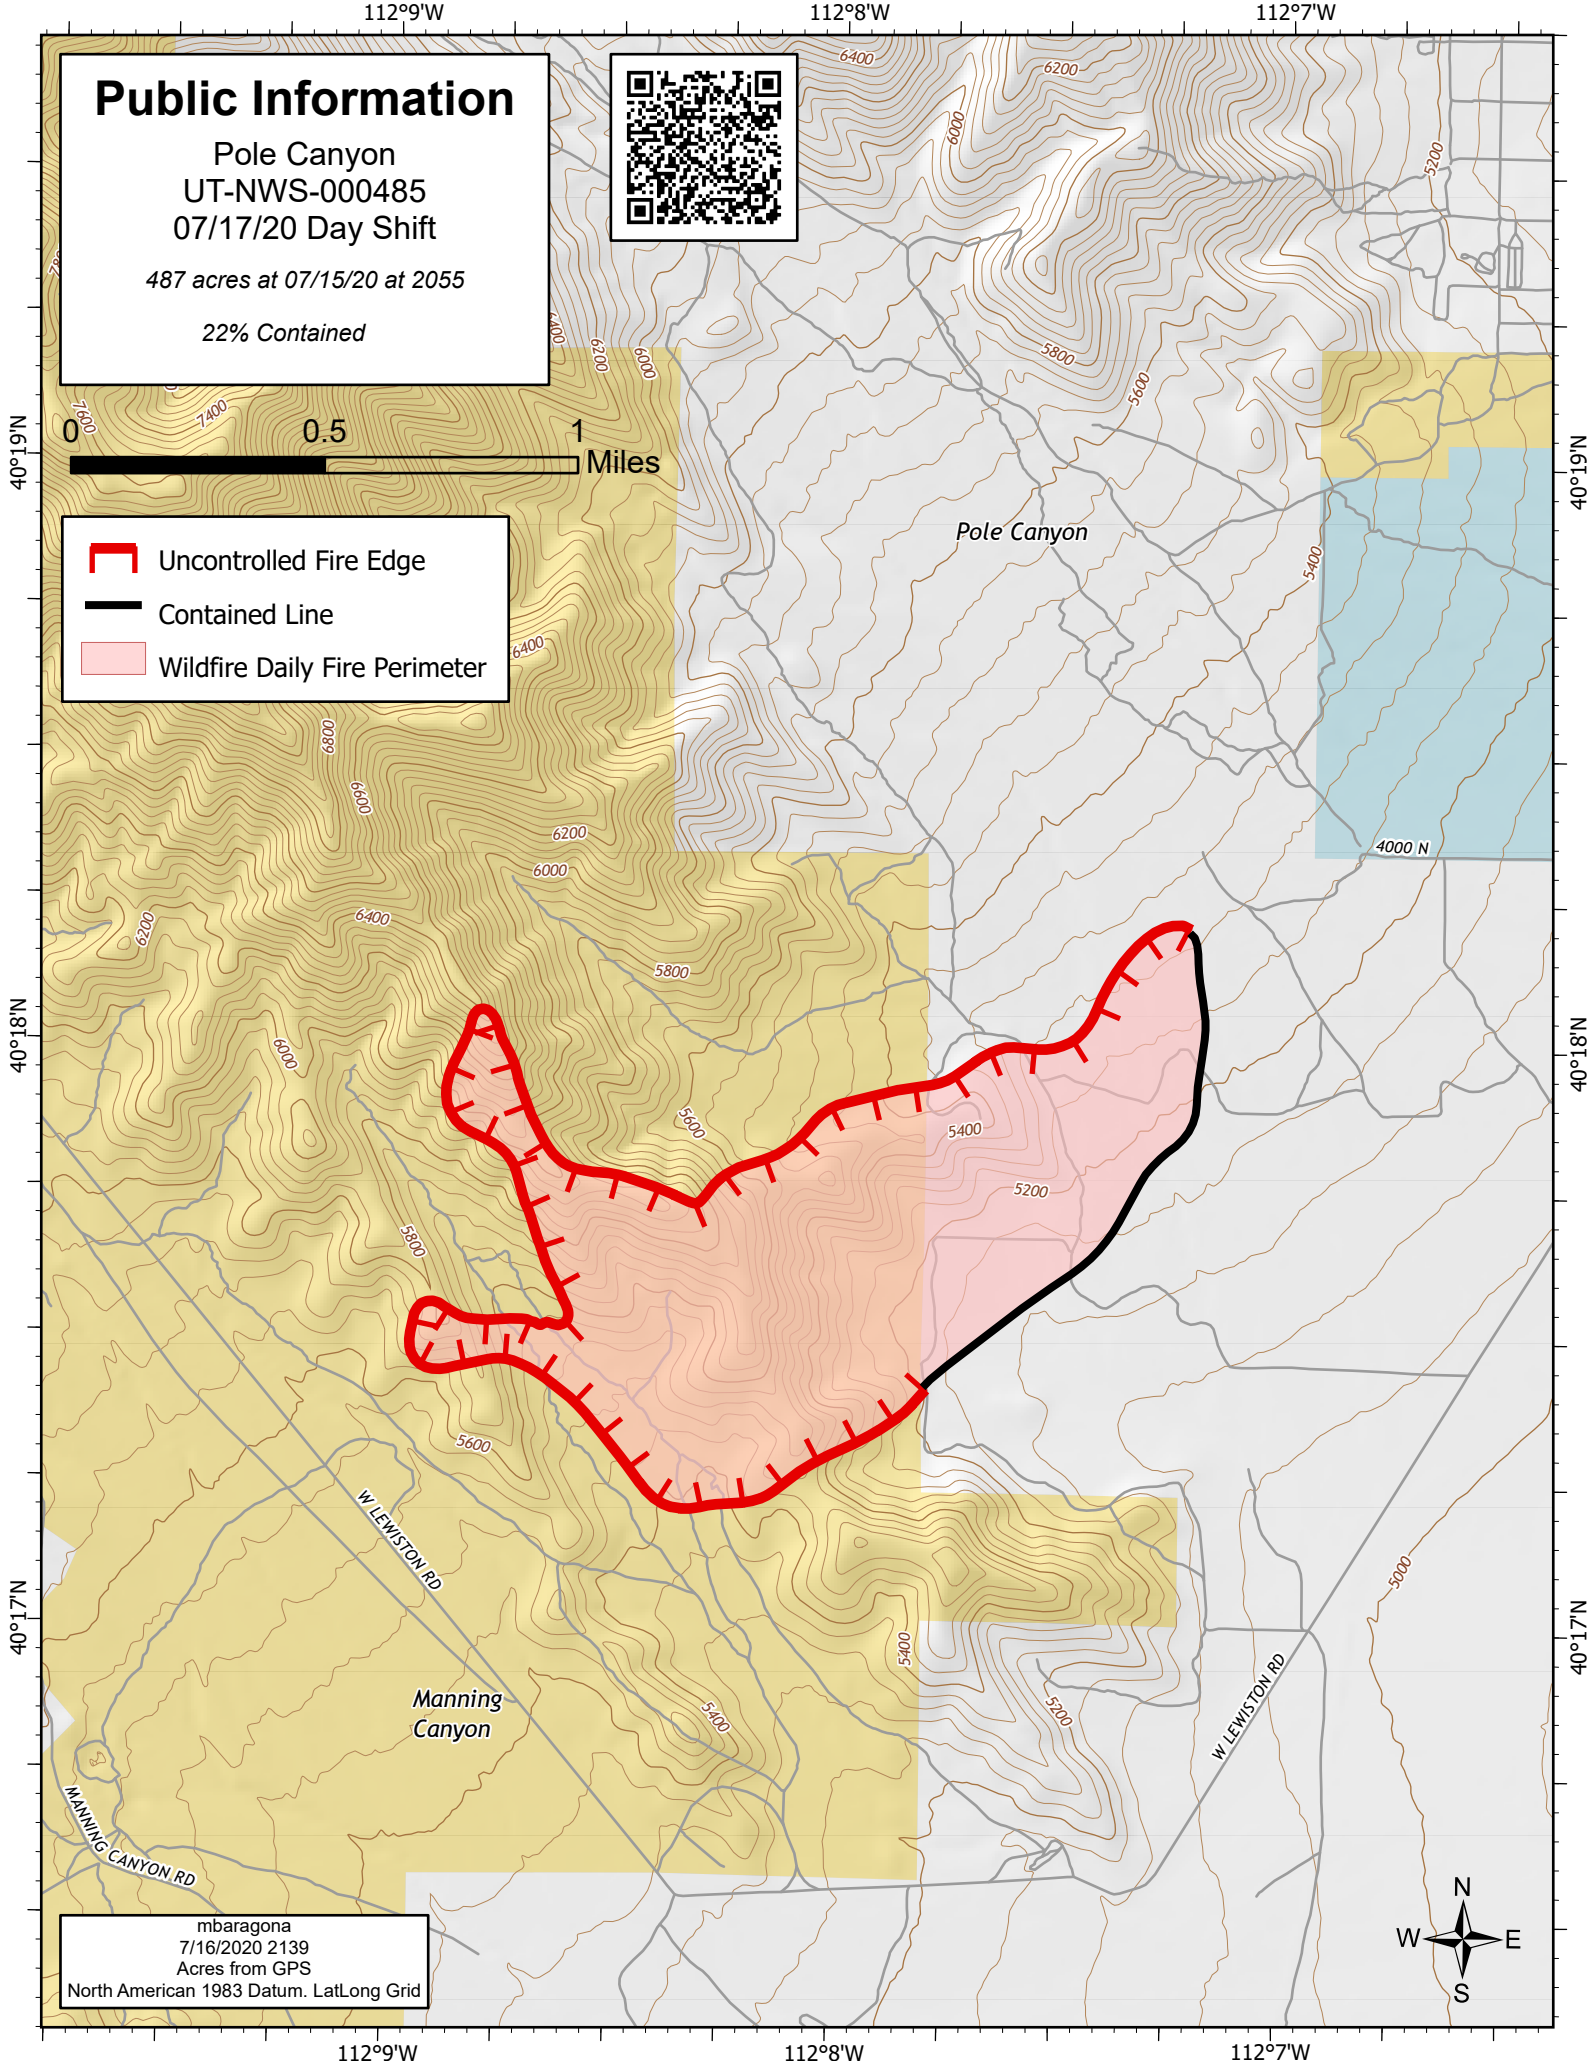

Public Information

Pole Canyon
UT-NWS-000485
07/17/20 Day Shift

487 acres at 07/15/20 at 2055

22% Contained

- Uncontrolled Fire Edge
- Contained Line
- Wildfire Daily Fire Perimeter

mbaragona
7/16/2020 2139
Acres from GPS
North American 1983 Datum. LatLong Grid