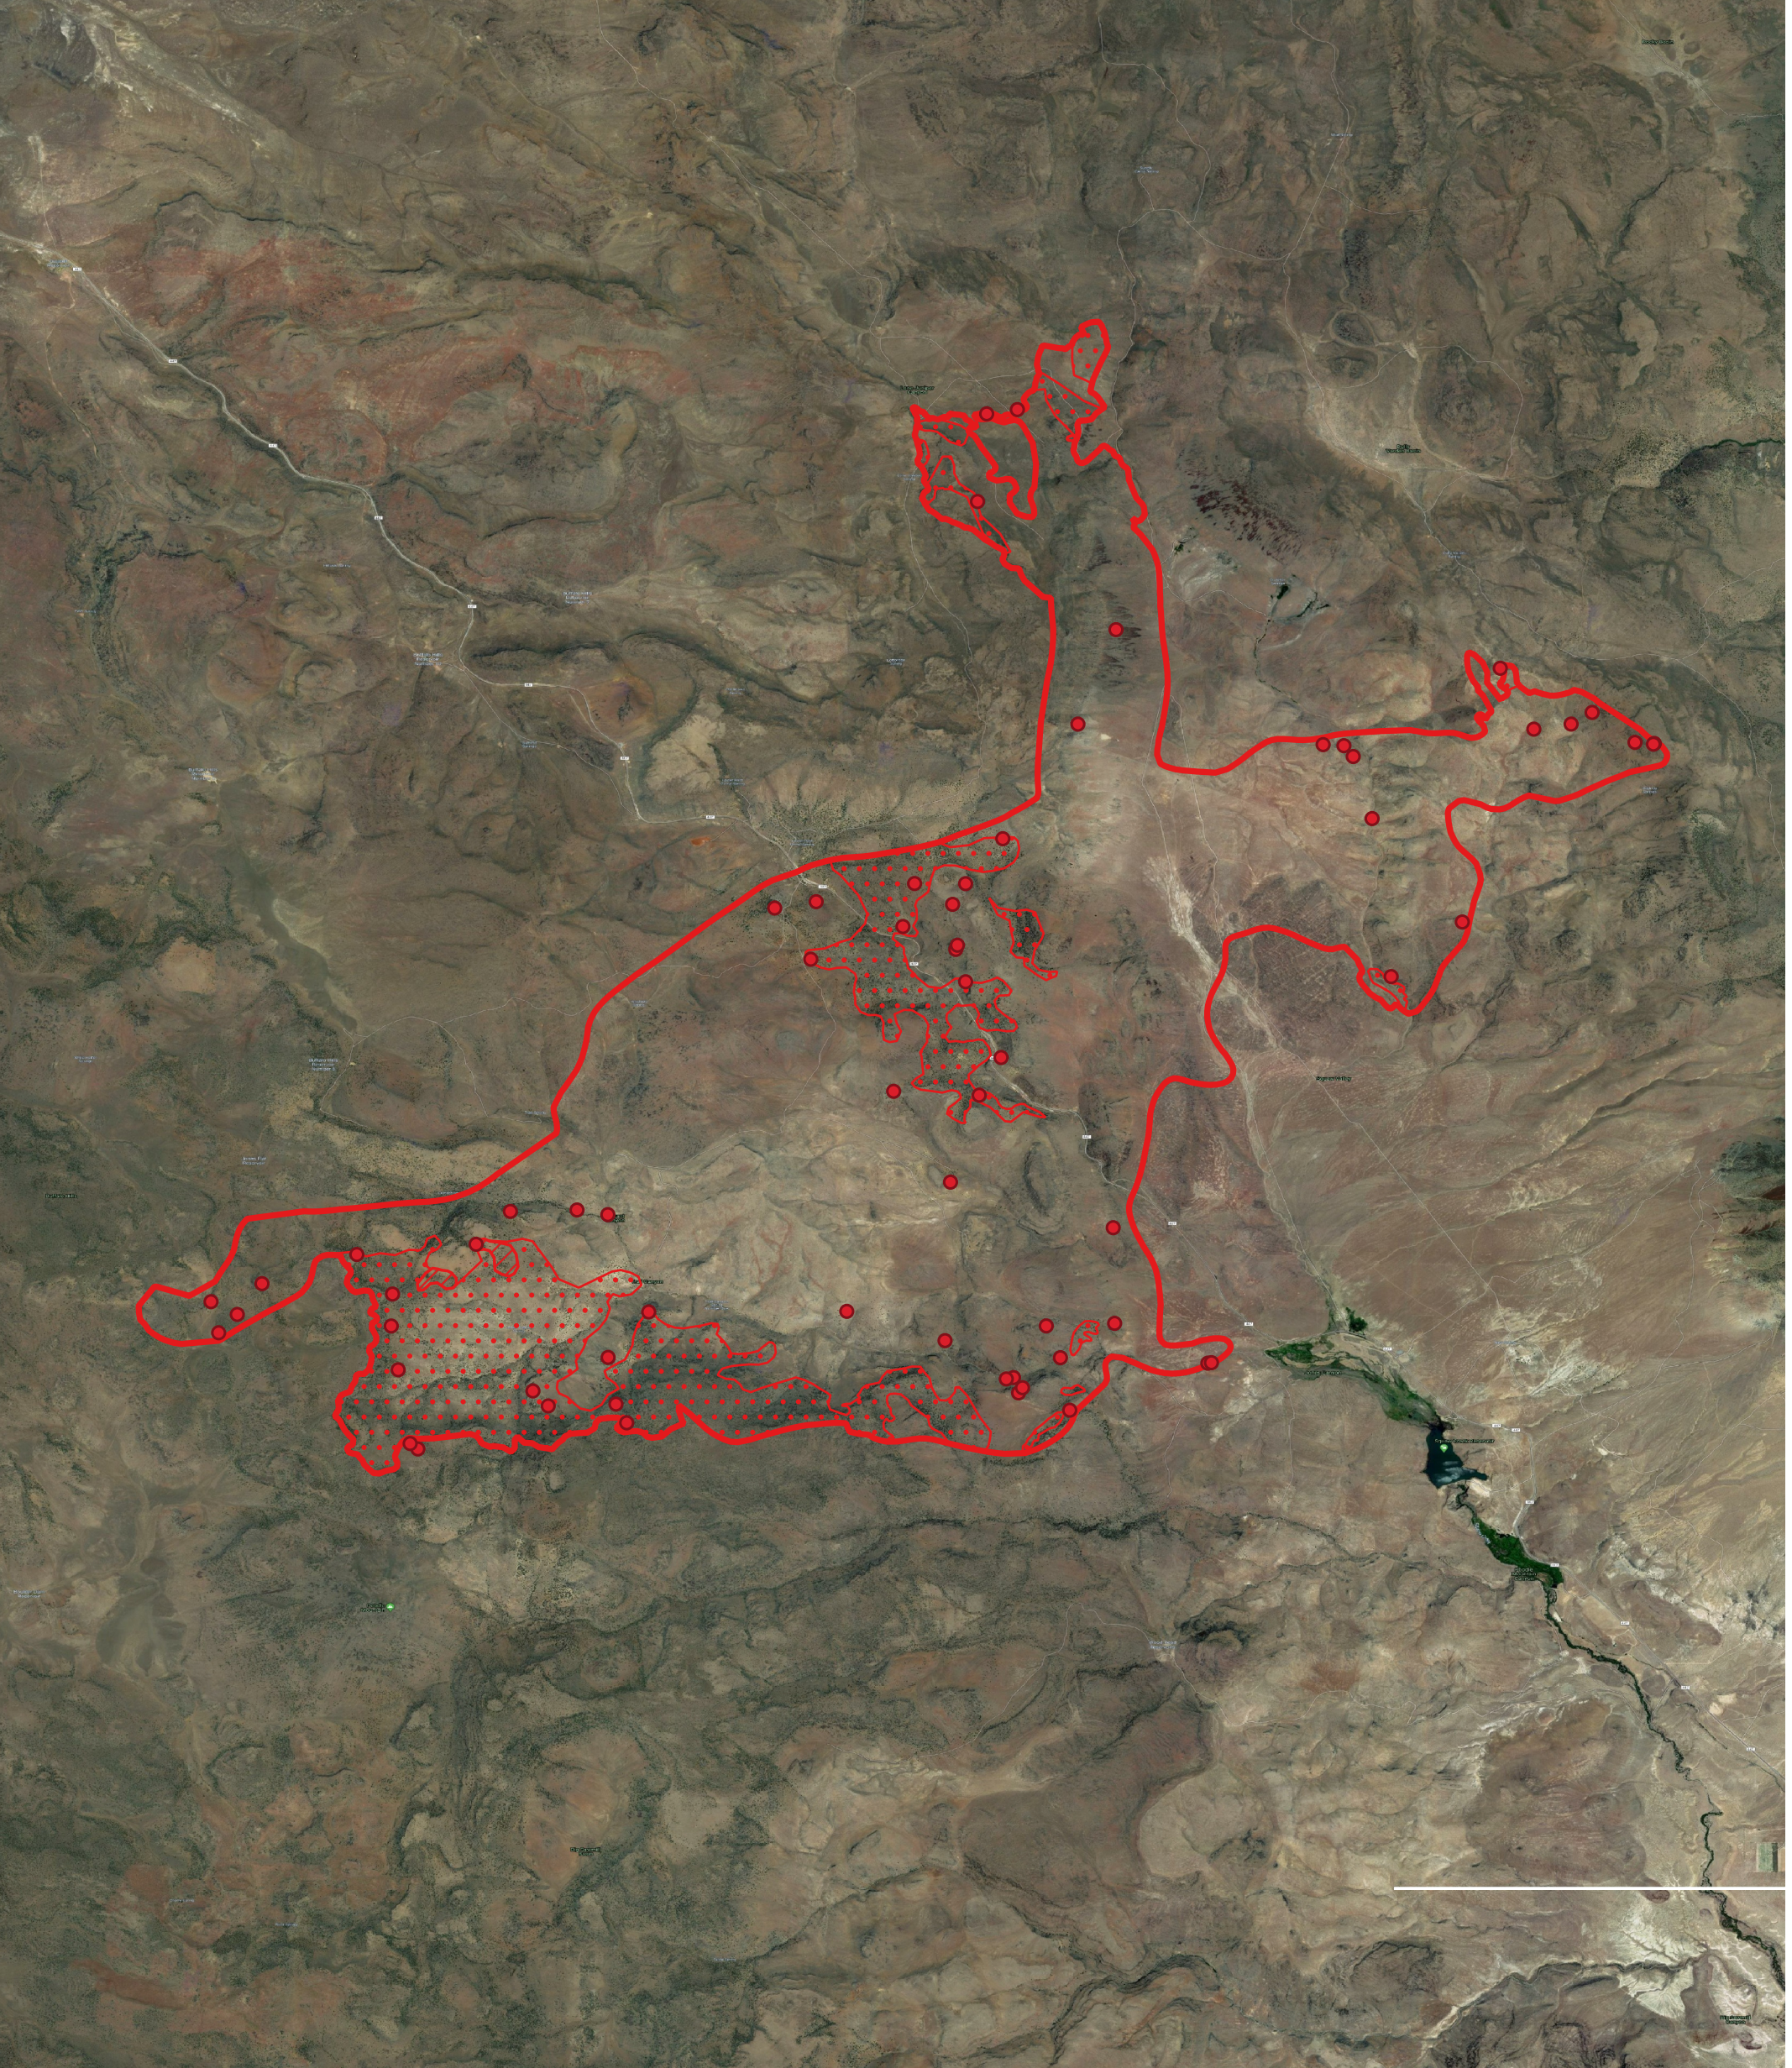

Poodle Fire IR Map

NV-WID-020215

Friday, 14 August 2020, 2300 PDT

13,593 Interpreted Acres

Legend

- IR Isolated Heat
- Burn Perimeter
- ▨ IR Intense Heat
- ▤ IR Scattered Heat

Scale: 1:40,000

Projection: WGS 84