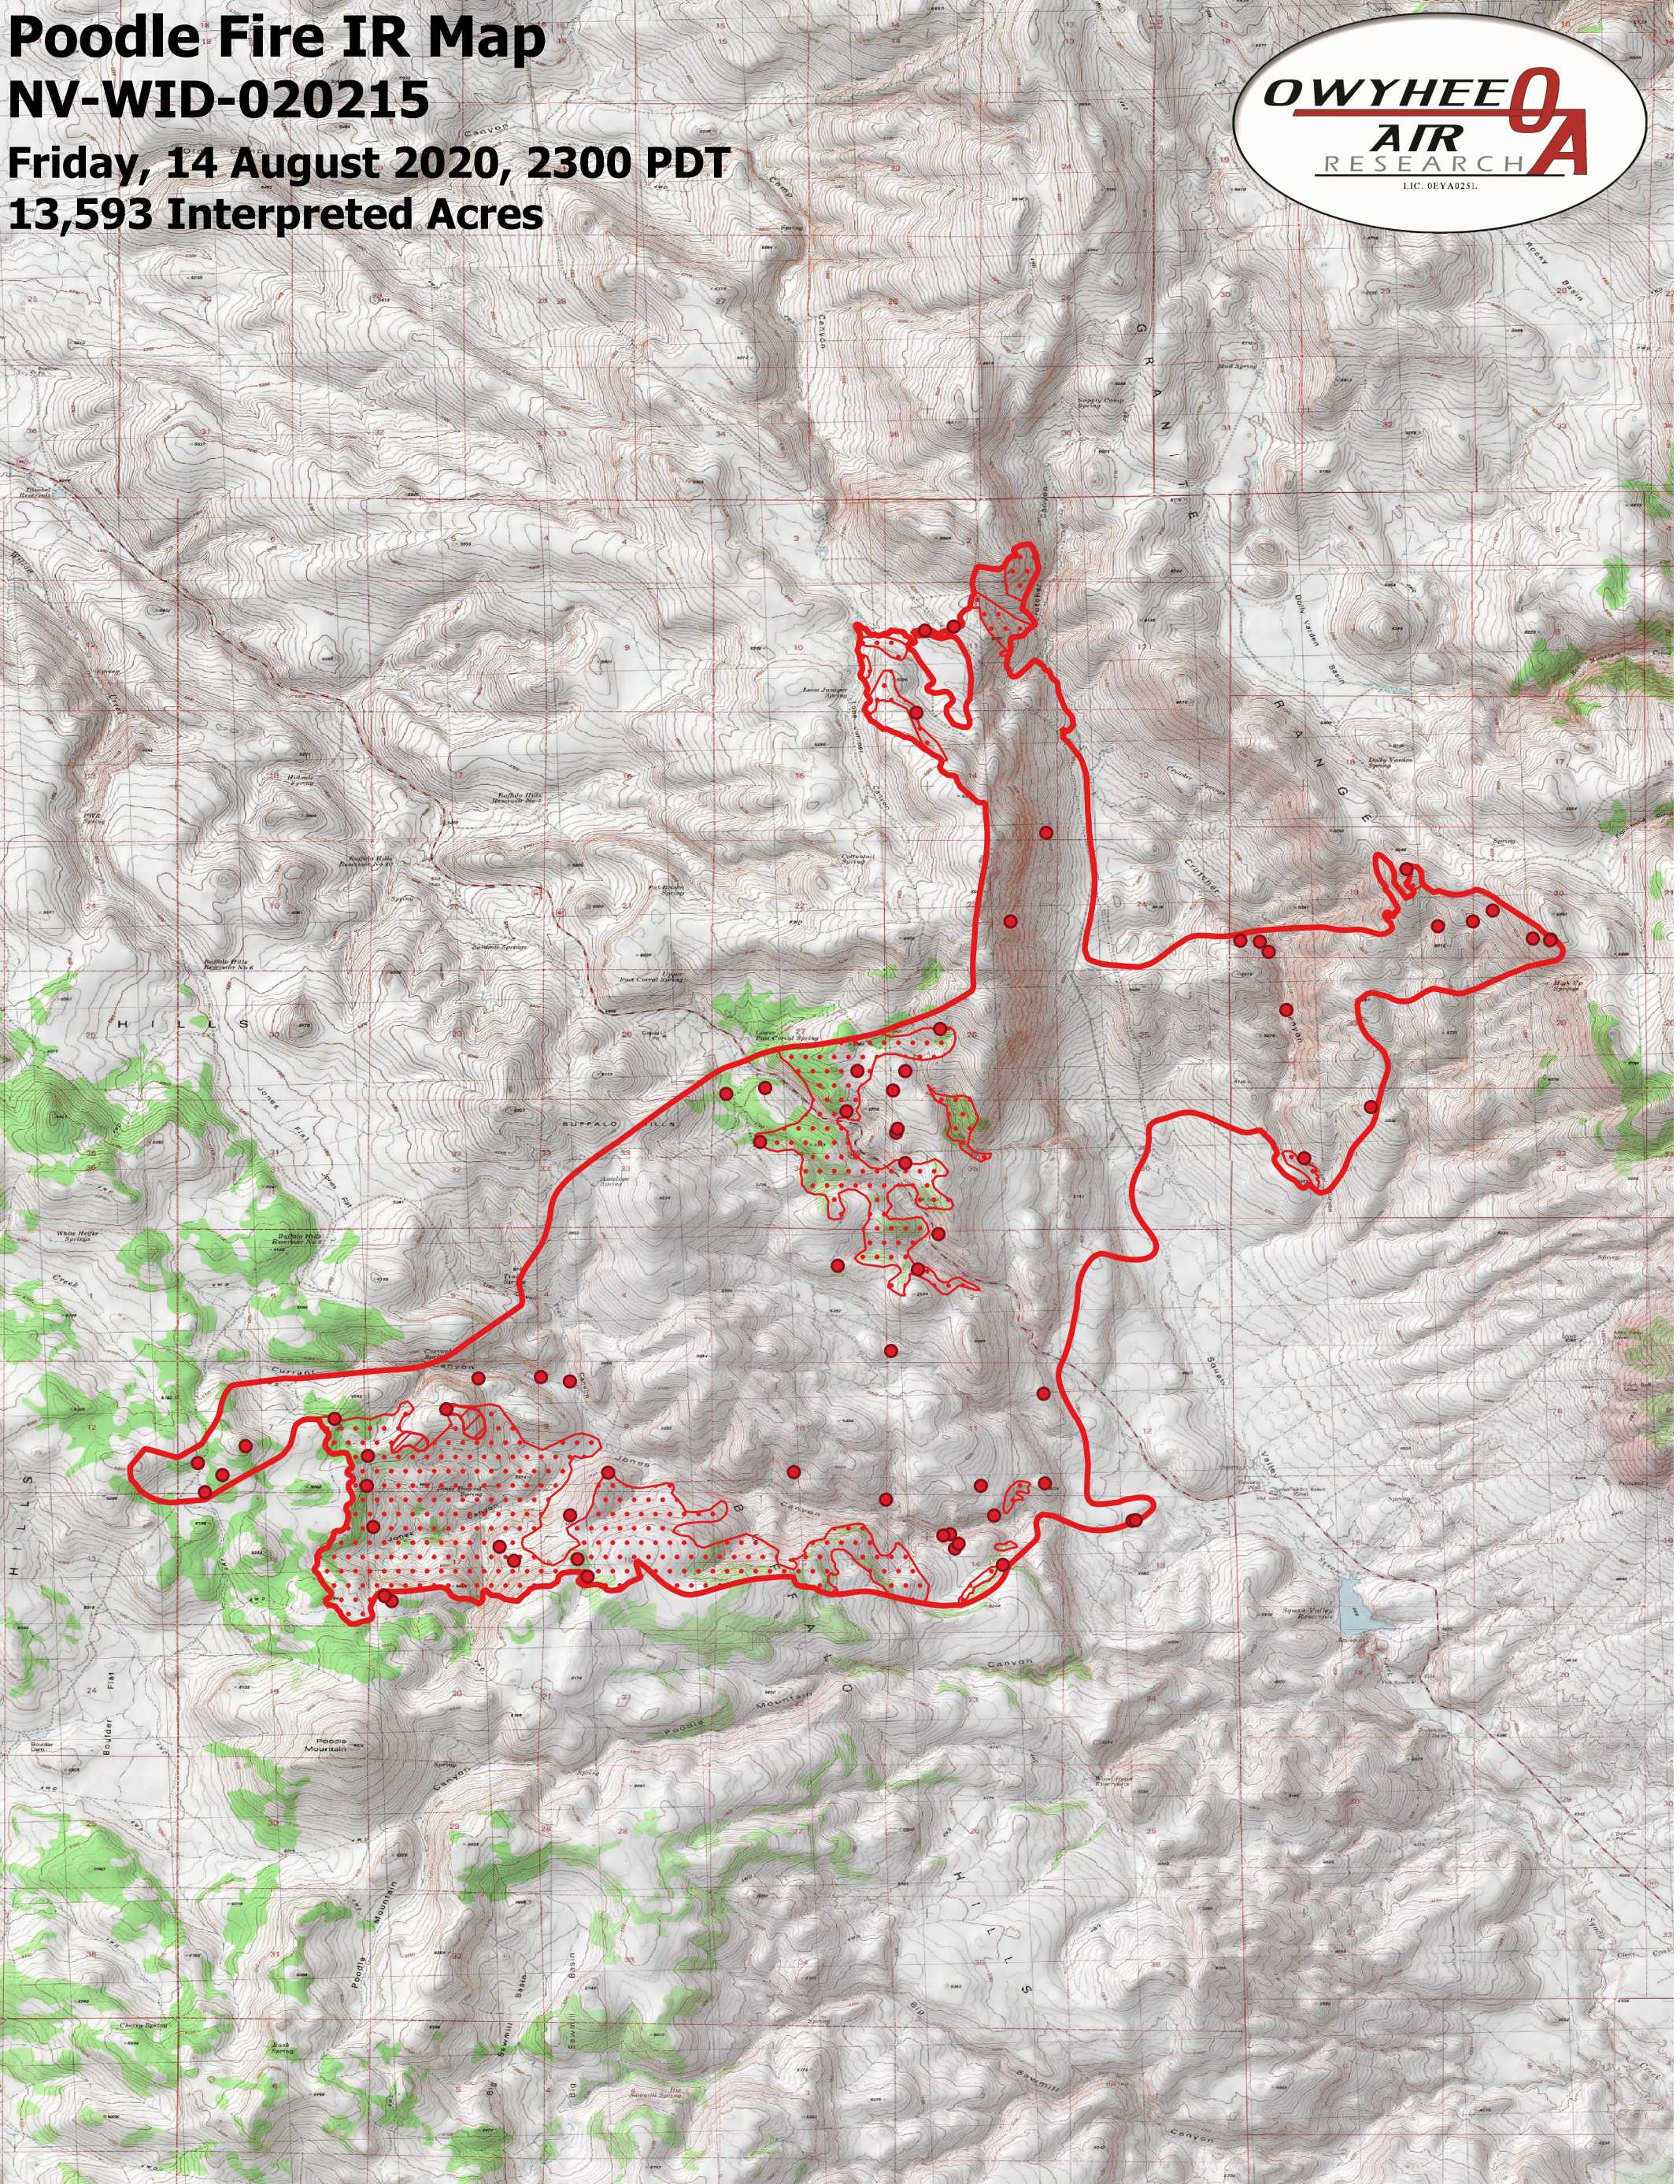

Poodle Fire IR Map

NV-WID-020215

Friday, 14 August 2020, 2300 PDT

13,593 Interpreted Acres

Legend

- IR Isolated Heat
- ▭ Burn Perimeter
- ▨ IR Intense Heat
- ▤ IR Scattered Heat

Scale: 1:40,000

Projection: WGS 84