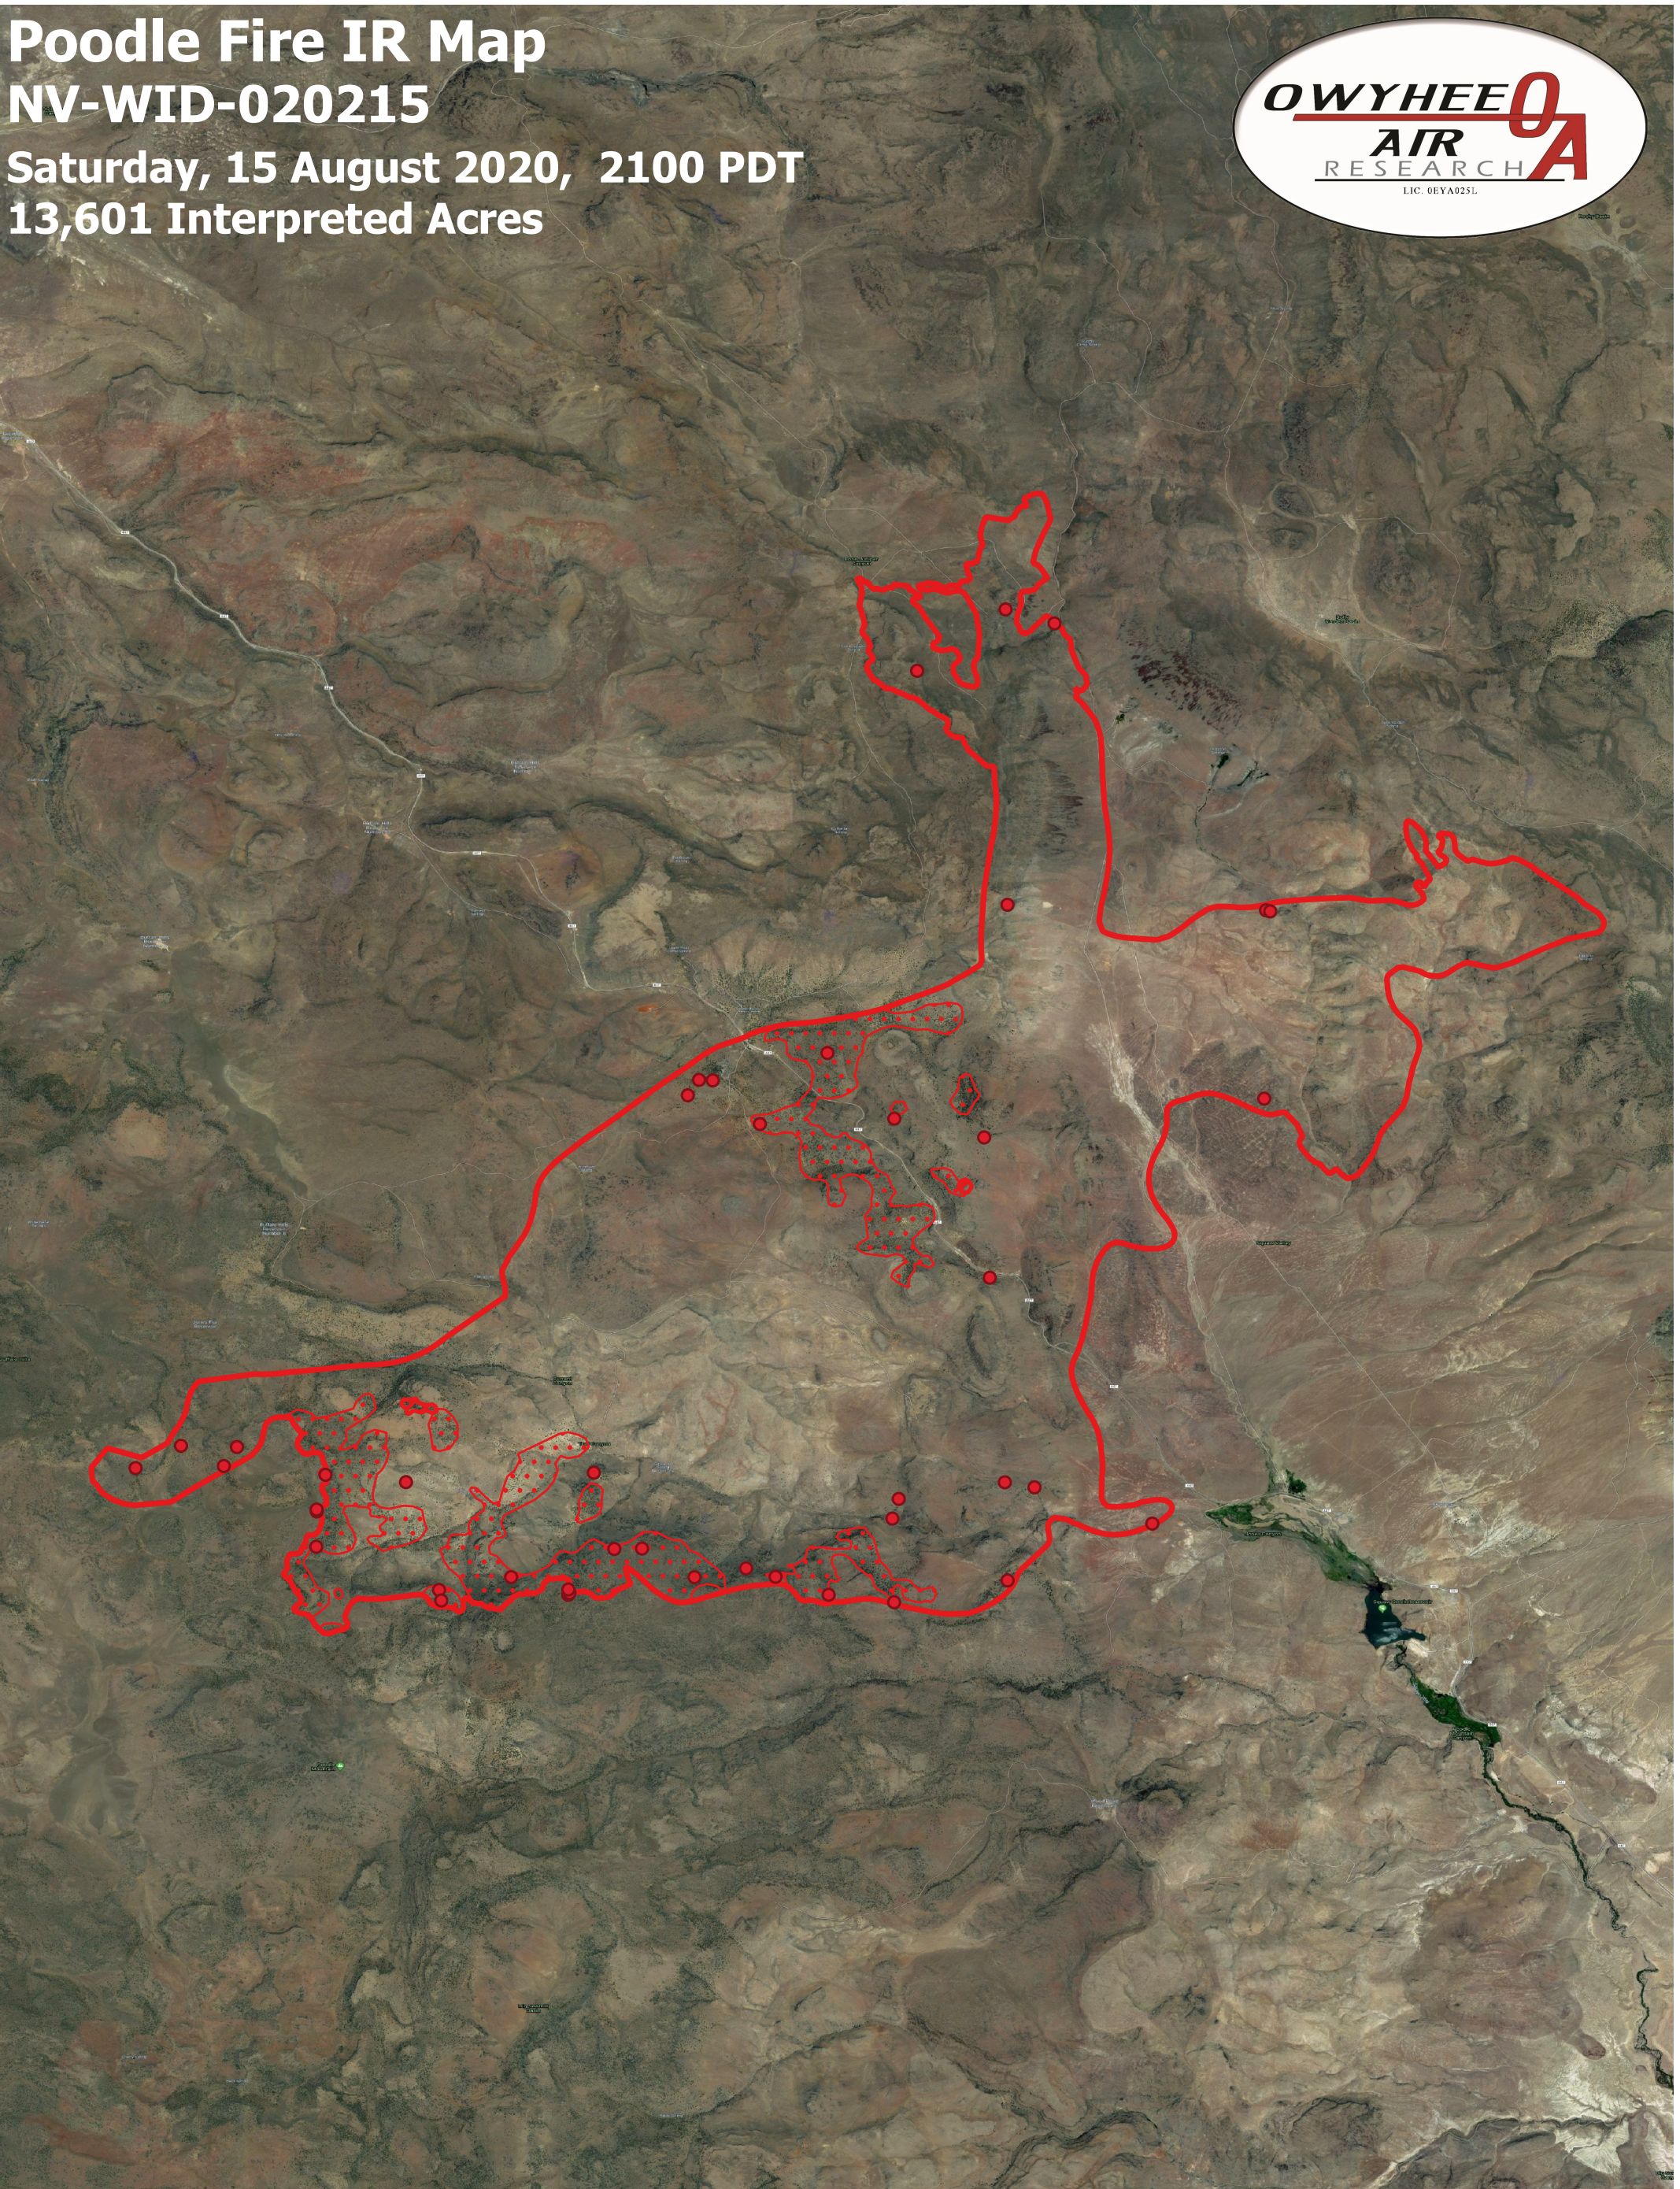

# Poodle Fire IR Map

## NV-WID-020215

Saturday, 15 August 2020, 2100 PDT  
13,601 Interpreted Acres

### Legend

- IR Isolated Heat
- ▭ Burn Perimeter
- ▨ IR Intense Heat
- ▤ IR Scattered Heat

Scale: 1:40,000

Projection: WGS 84

Produced by Owyhee Air Research, Inc.

IR Interpreter: C. Merriman

fire@owyheear.com (208) 442-5405