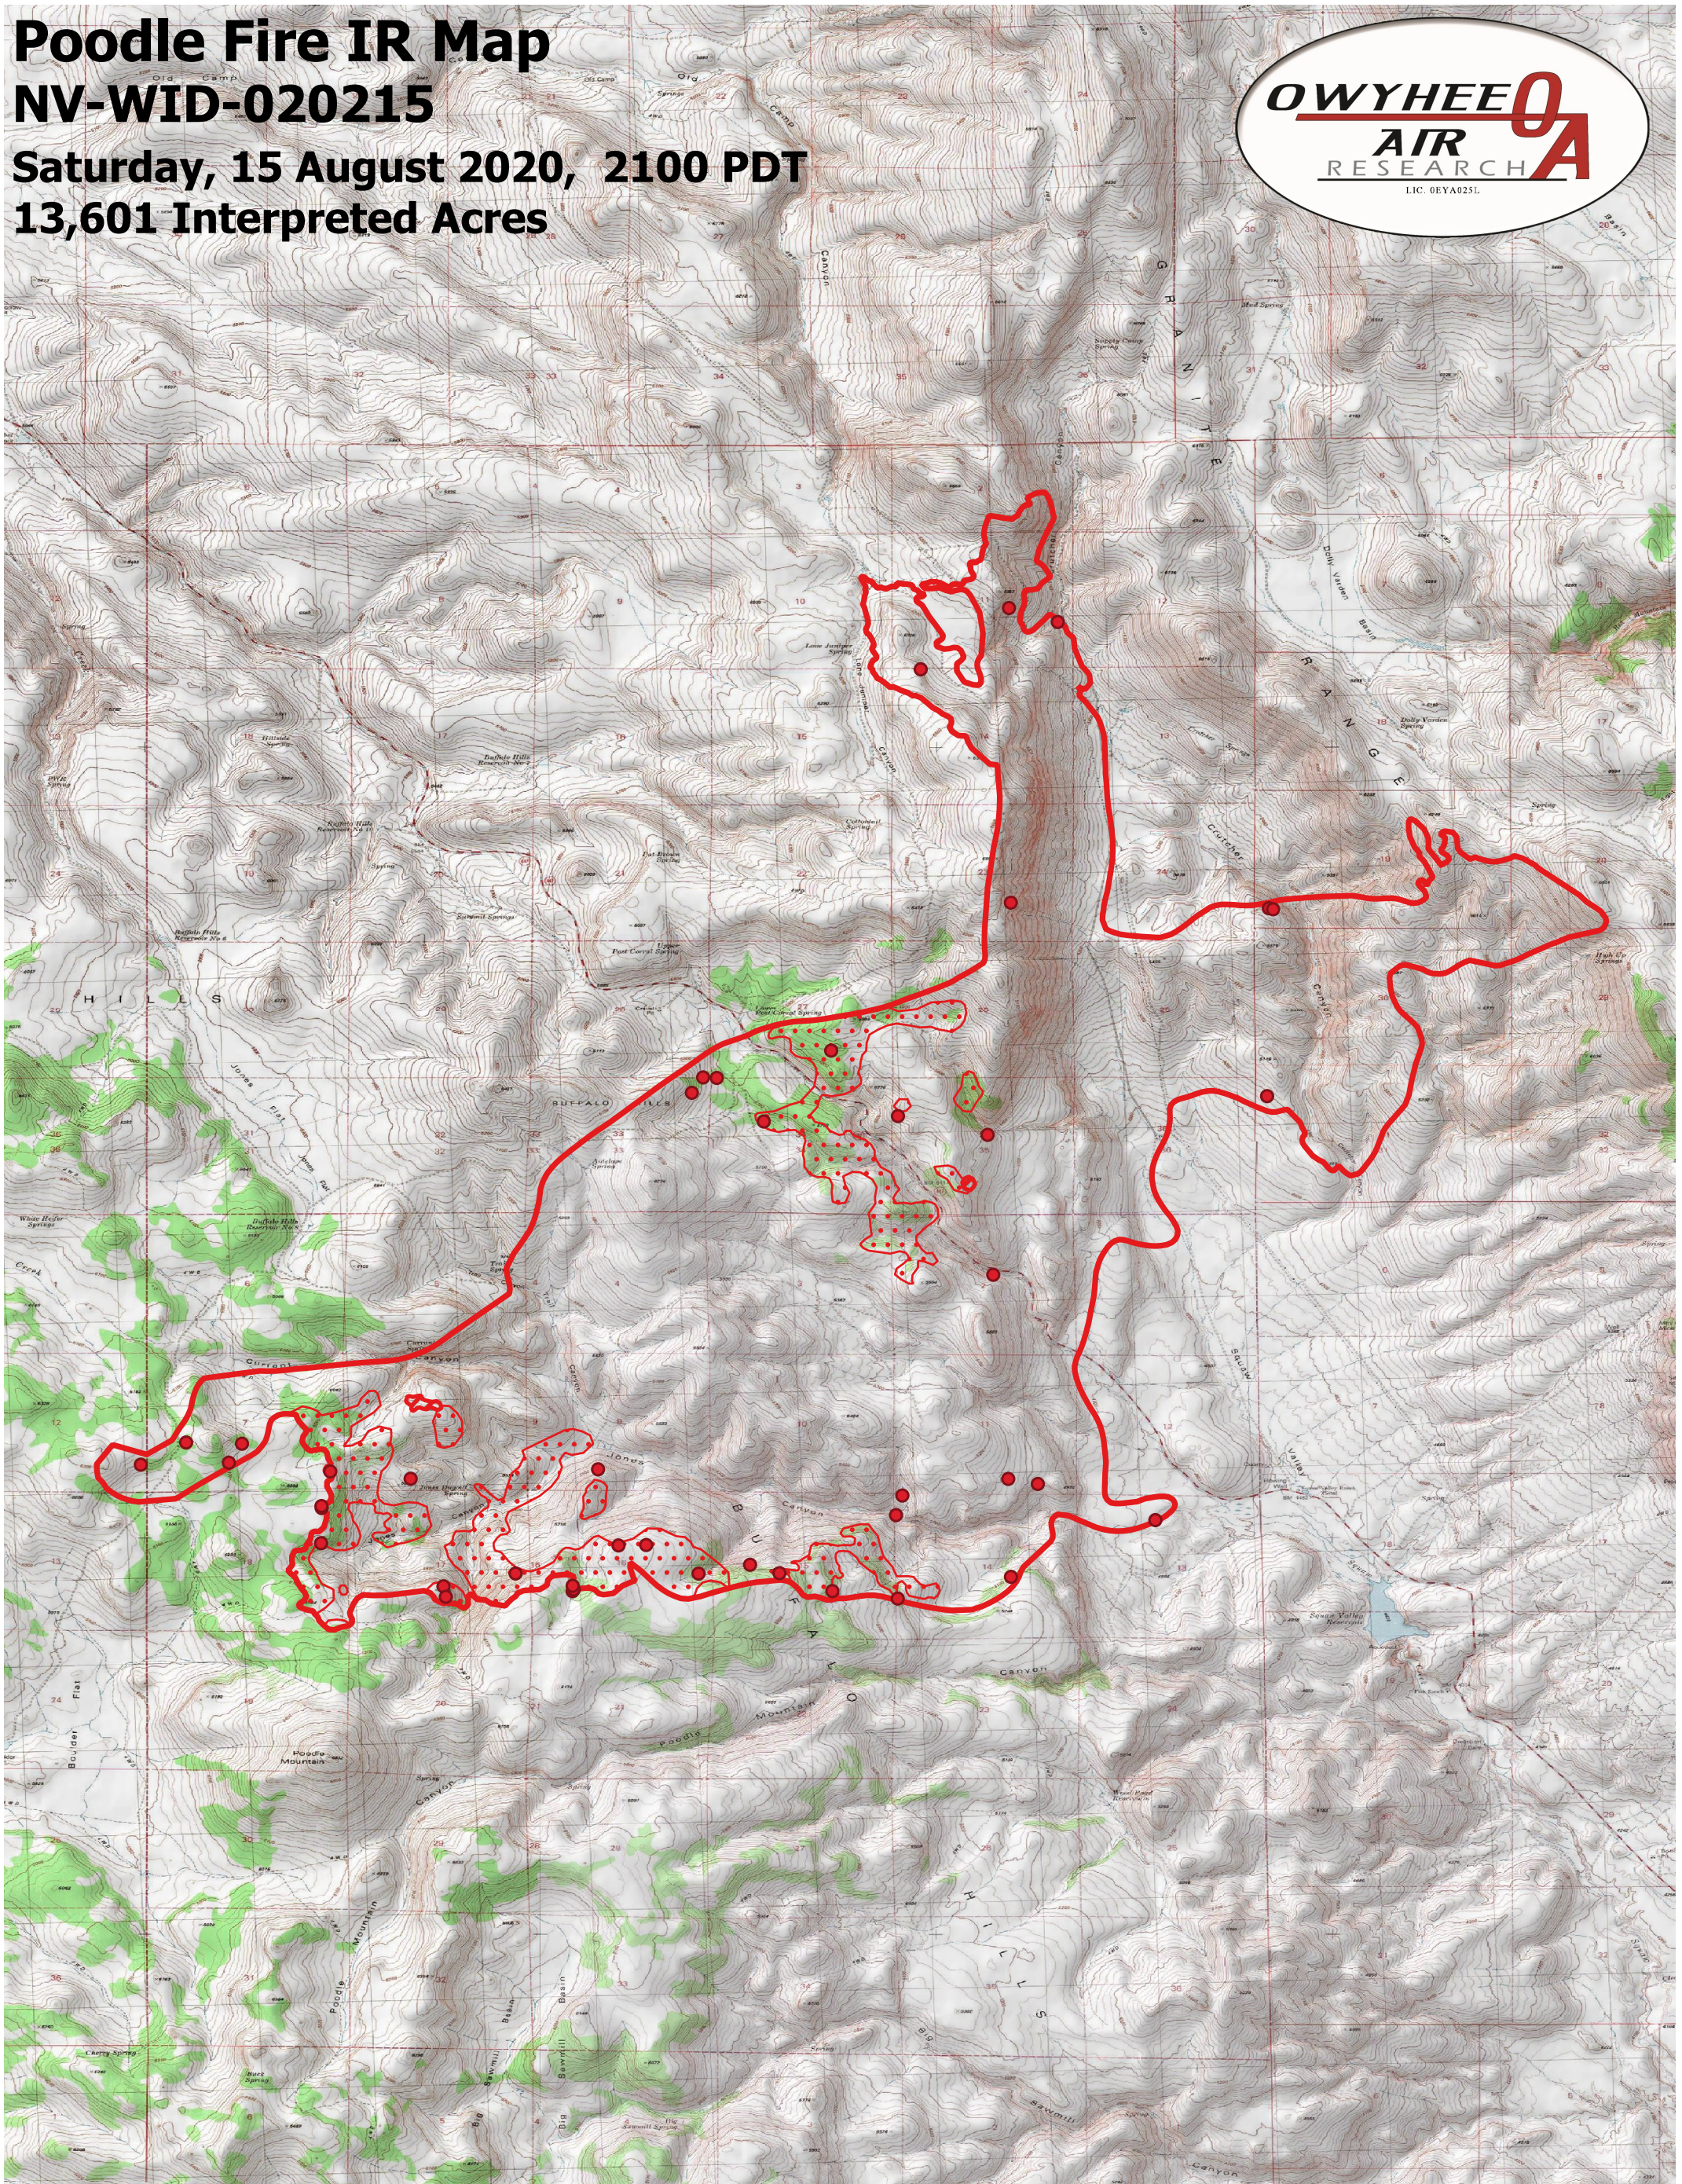

Poodle Fire IR Map

NV-WID-020215

Saturday, 15 August 2020, 2100 PDT

13,601 Interpreted Acres

Legend

- IR Isolated Heat
- Burn Perimeter
- IR Intense Heat
- IR Scattered Heat

Scale: 1:40,000

Projection: WGS 84