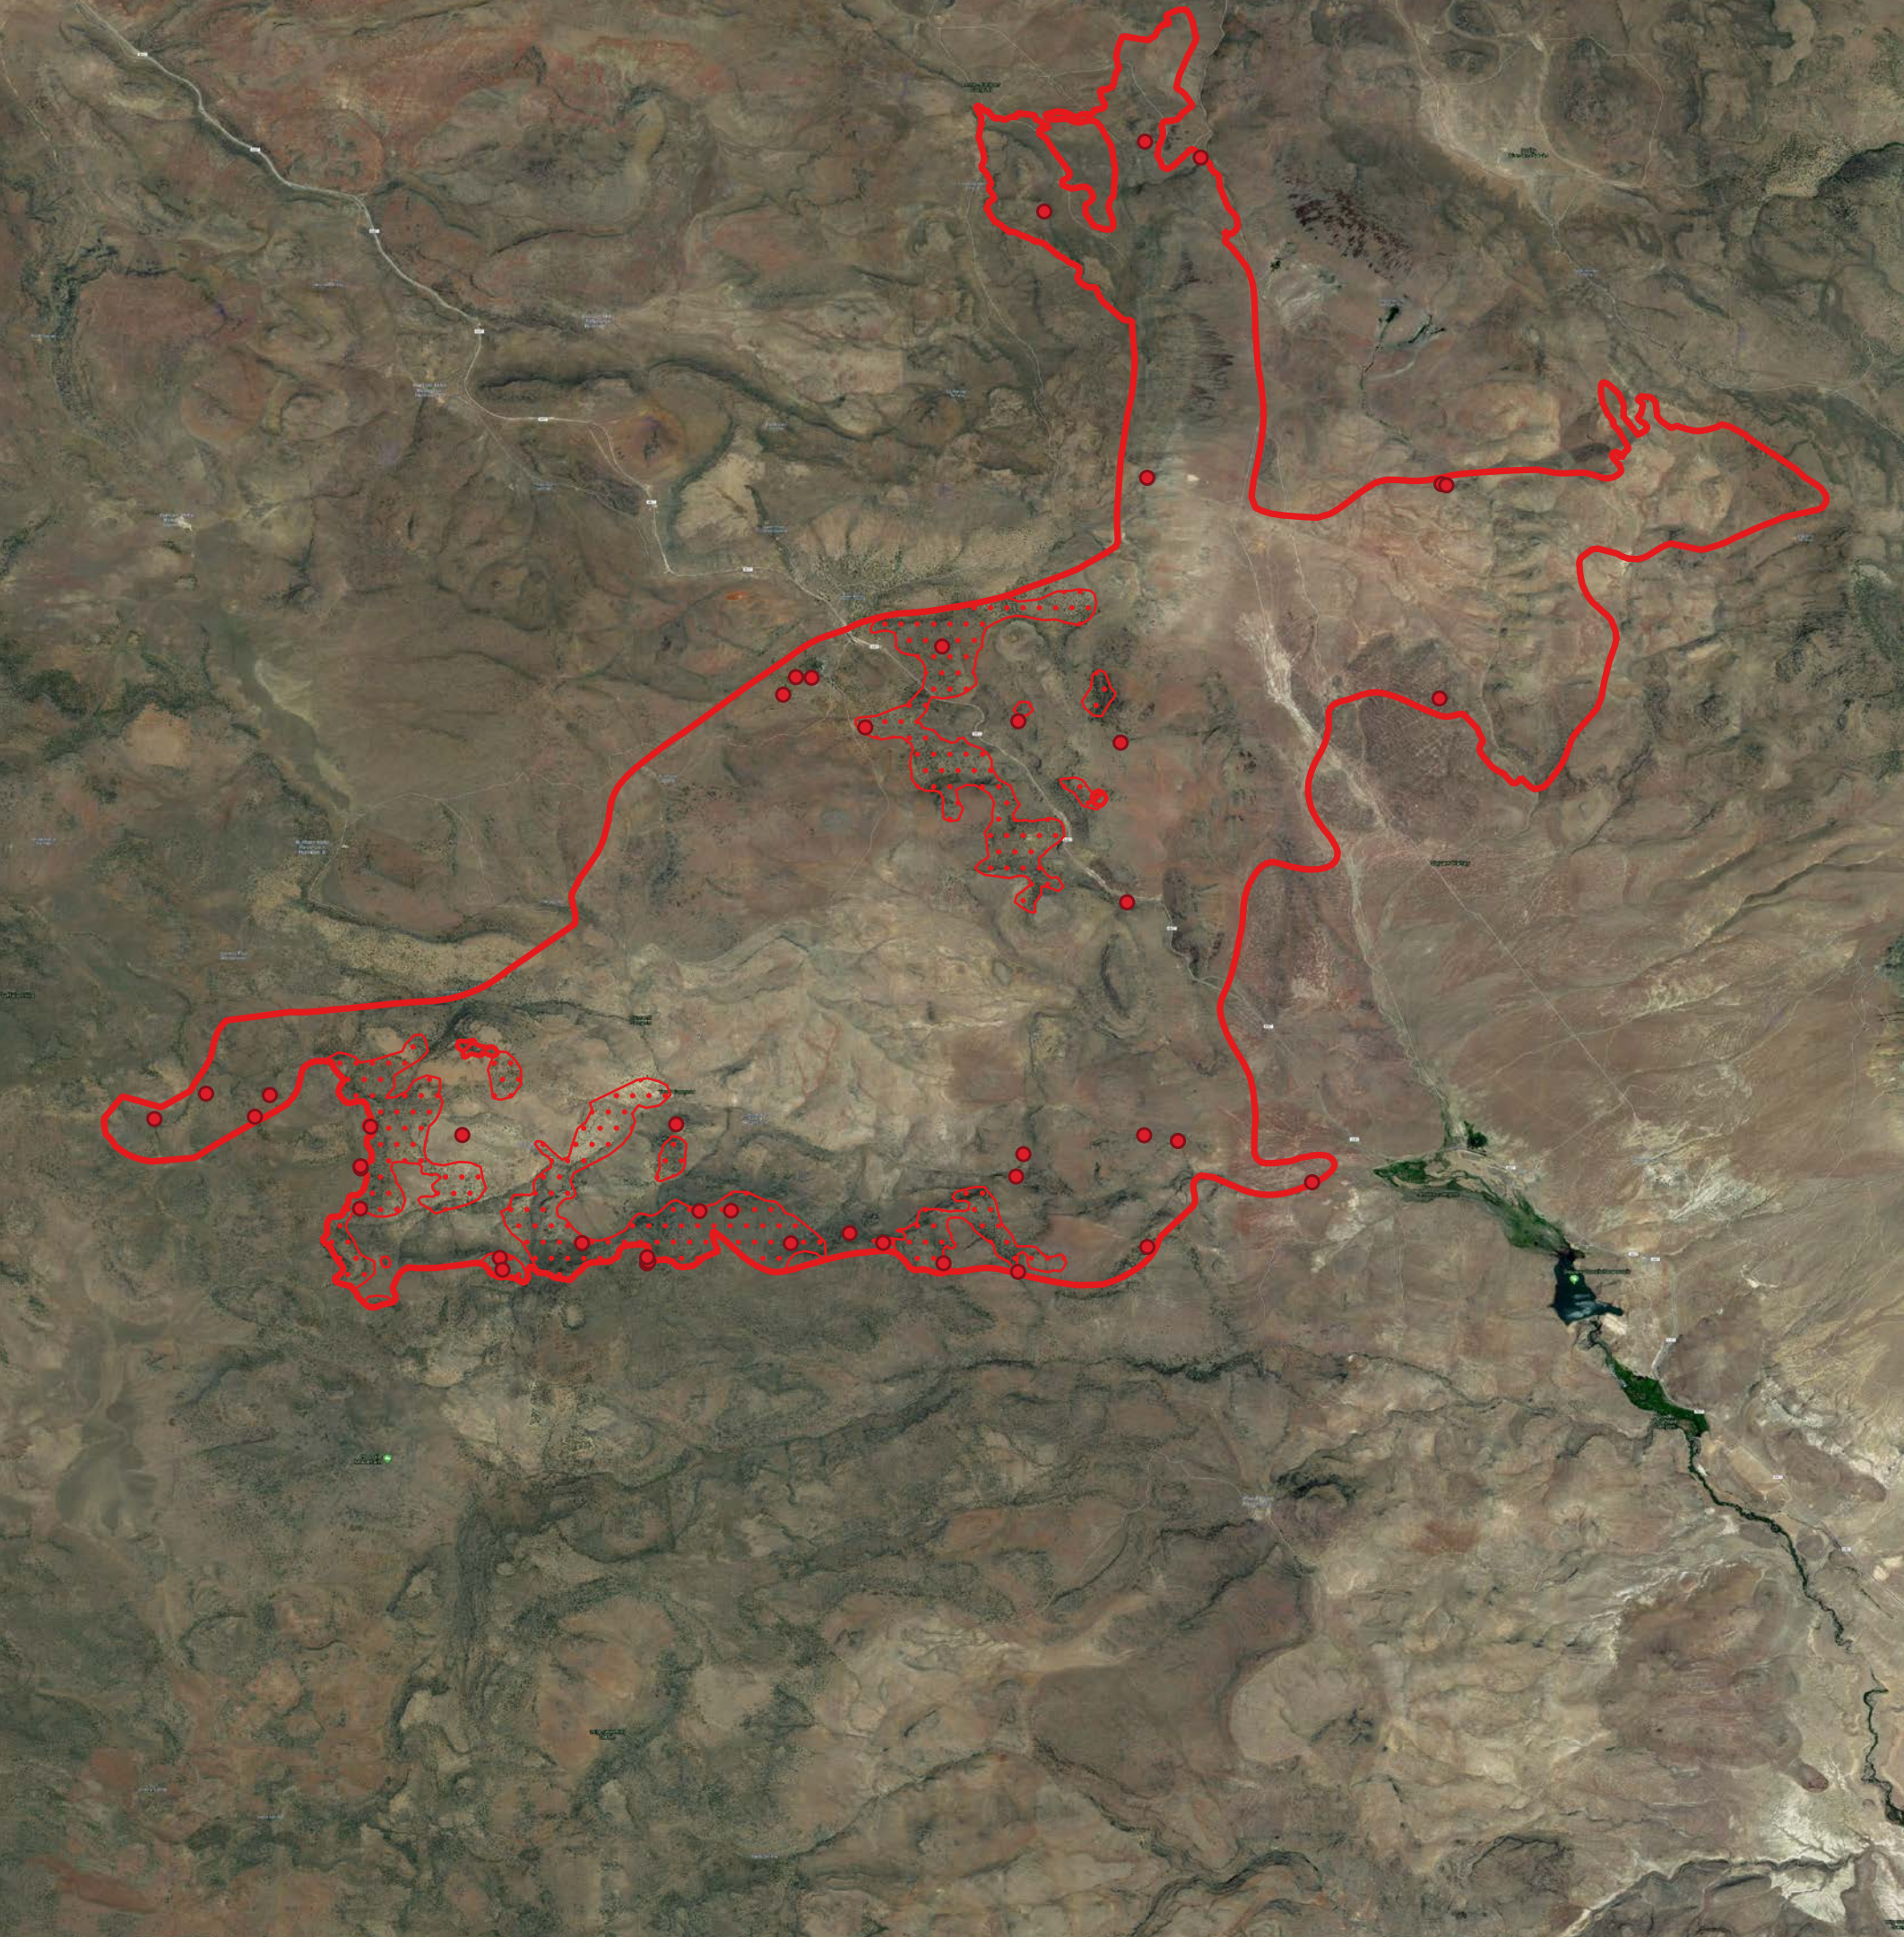

Poodle Fire IR Map

NV-WID-020215

Saturday, 15 August 2020, 2100 PDT
13,601 Interpreted Acres

- Legend**
- IR Isolated Heat
 - Burn Perimeter
 - ▨ IR Intense Heat
 - ⋯ IR Scattered Heat

Scale: 1:40,000
Projection: WGS 84
Produced by Owyhee Air Research, Inc.
IR Interpreter: C. Merriman
fire@owyheear.com (208) 442-5405