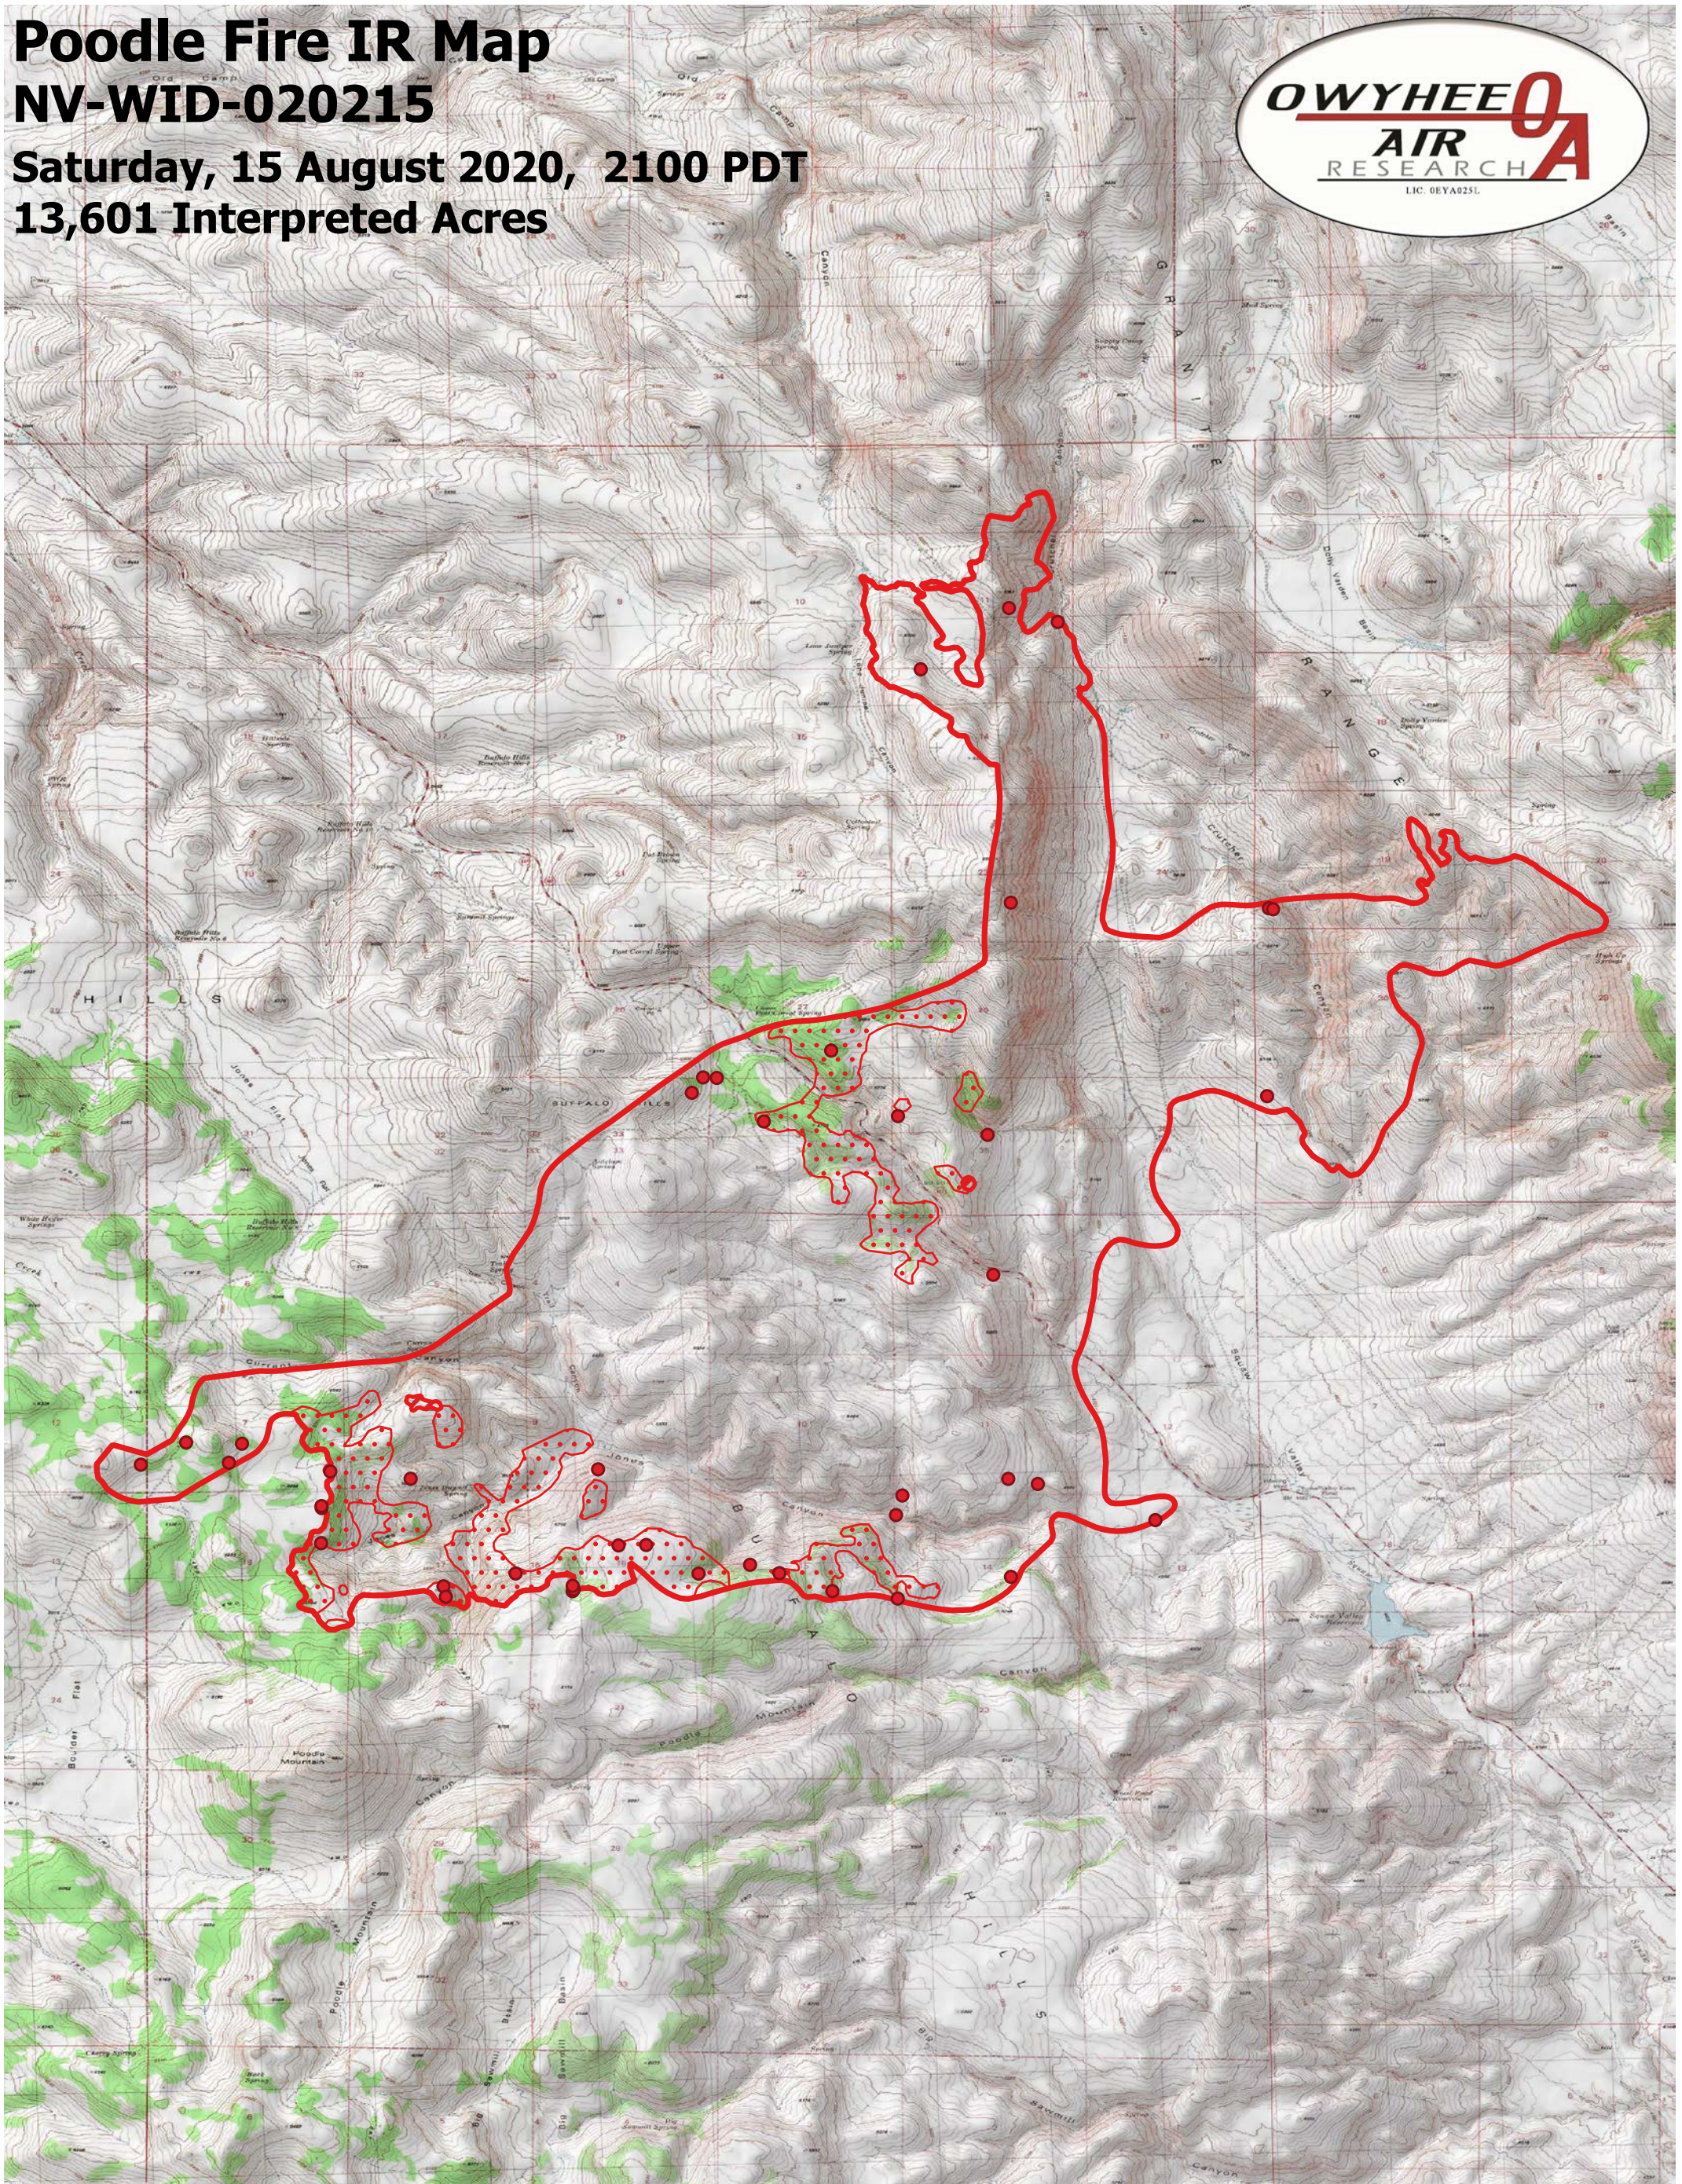

Poodle Fire IR Map

NV-WID-020215

Saturday, 15 August 2020, 2100 PDT
13,601 Interpreted Acres

Legend

- IR Isolated Heat
- ▭ Burn Perimeter
- ▨ IR Intense Heat
- IR Scattered Heat

Scale: 1:40,000

Projection: WGS 84