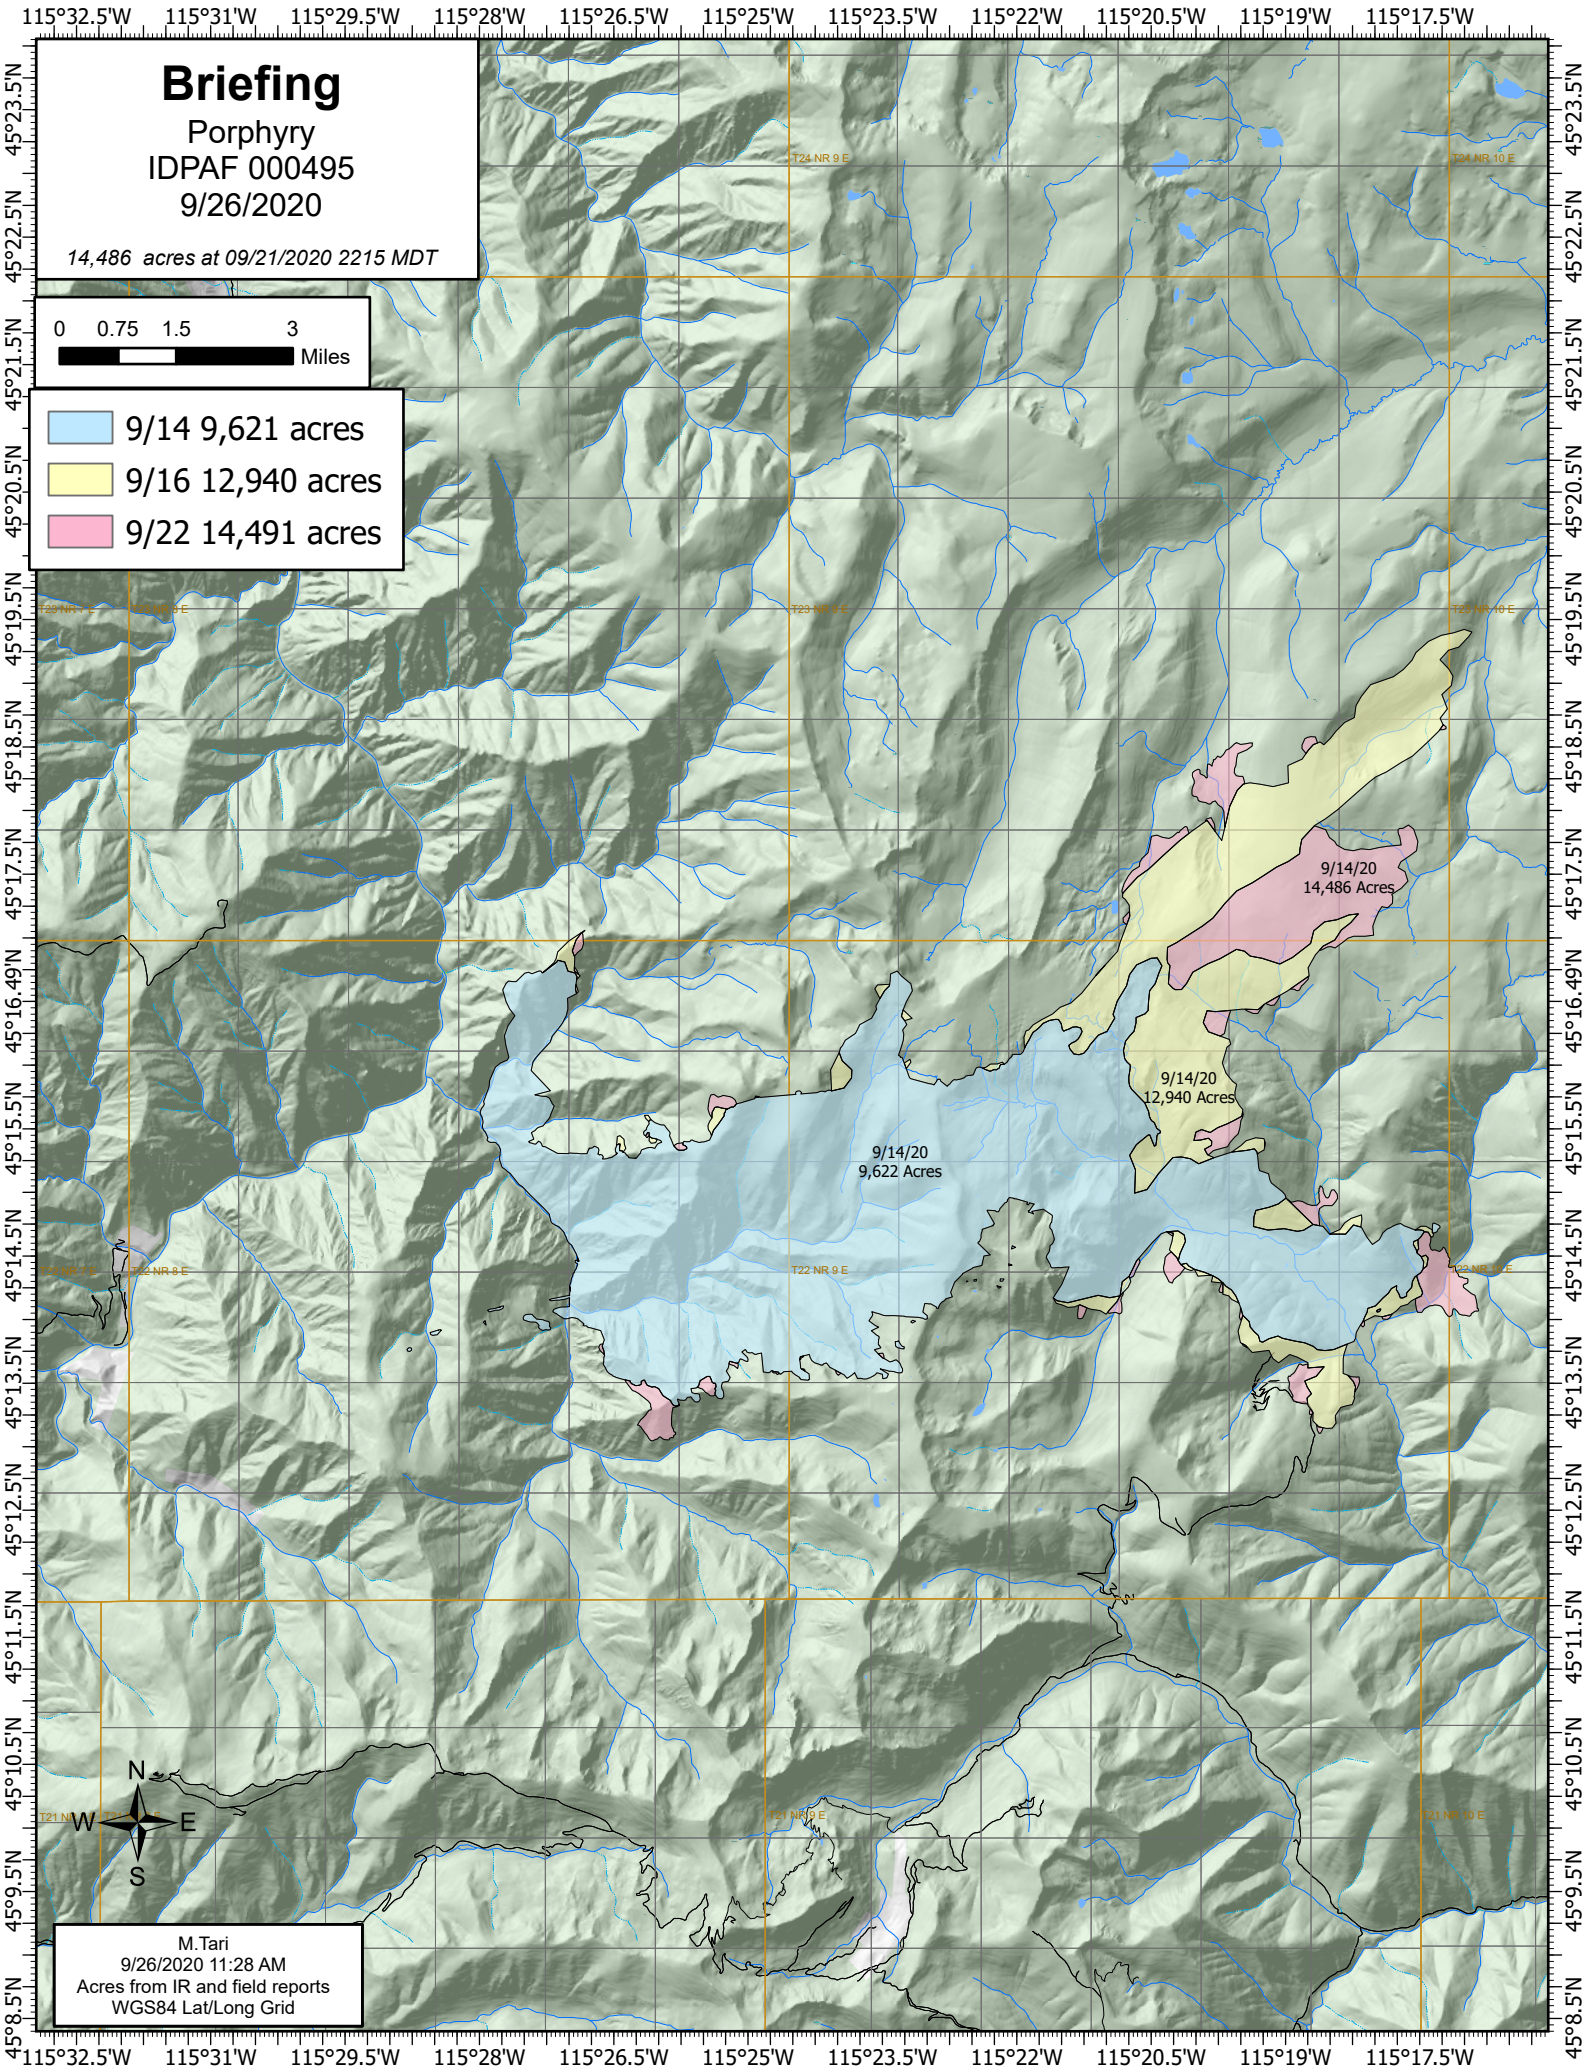

# Briefing

Porphyry  
IDPAF 000495  
9/26/2020

14,486 acres at 09/21/2020 2215 MDT

- 9/14 9,621 acres
- 9/16 12,940 acres
- 9/22 14,491 acres

M.Tari  
9/26/2020 11:28 AM  
Acres from IR and field reports  
WGS84 Lat/Long Grid